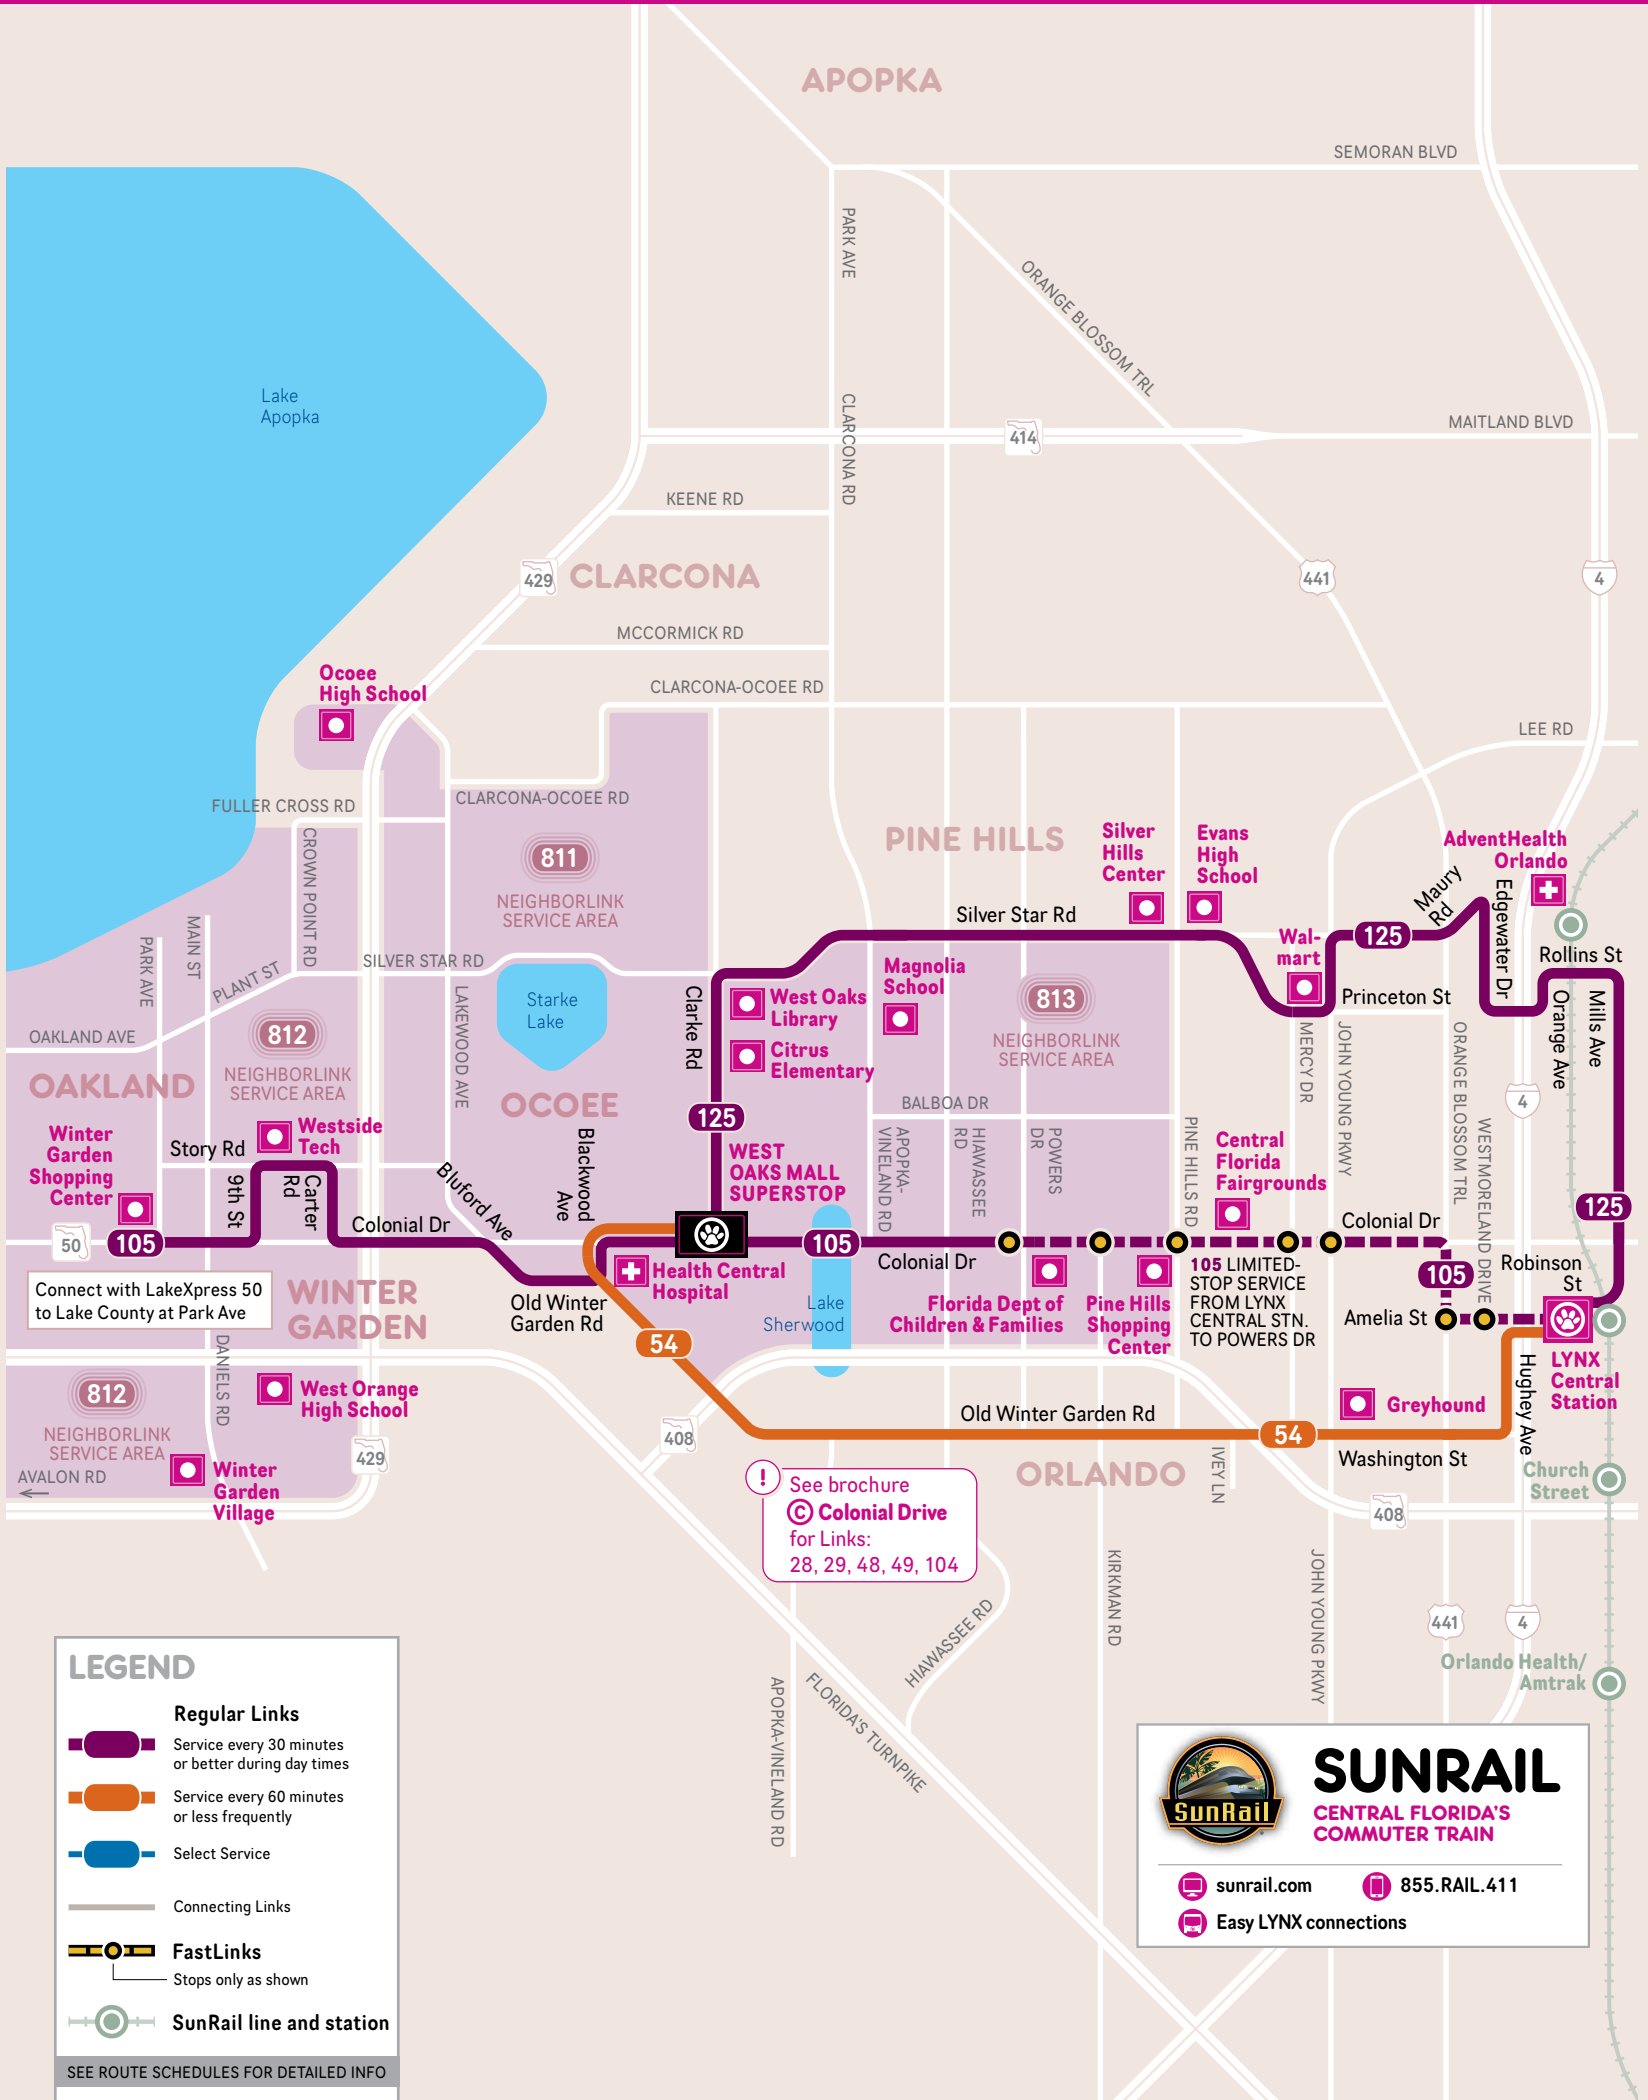

COLONIAL DR WEST/WEST OAKS MALL

Schematic Map Not to Scale

See brochure for Links: 28, 29, 48, 49, 104

LEGEND

- **Regular Links**
  - Service every 30 minutes or better during day times
  - Service every 60 minutes or less frequently
  - Select Service
- Connecting Links
- **FastLinks**
  - Stops only as shown
- **SunRail line and station**

SEE ROUTE SCHEDULES FOR DETAILED INFO

- LYNX SuperStop
- Hospital
- Point of Interest

SUNRAIL
CENTRAL FLORIDA'S COMMUTER TRAIN

sunrail.com 855.RAIL.411

Easy LYNX connections