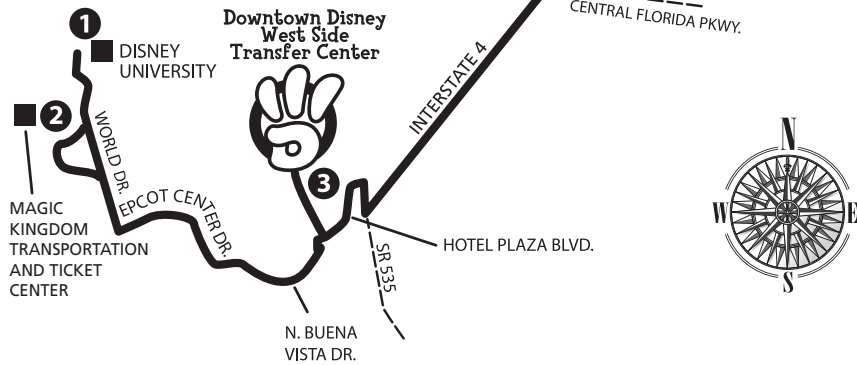

Effective December 6, 2009

Link 111

OIA/Disney
Monday-Sunday & Holiday service

Bus does not make stops while traveling on I-4 or SR 528.

Numbers on map correspond to numbers on schedules.

Additional stops are located approximately every two blocks along each Link.