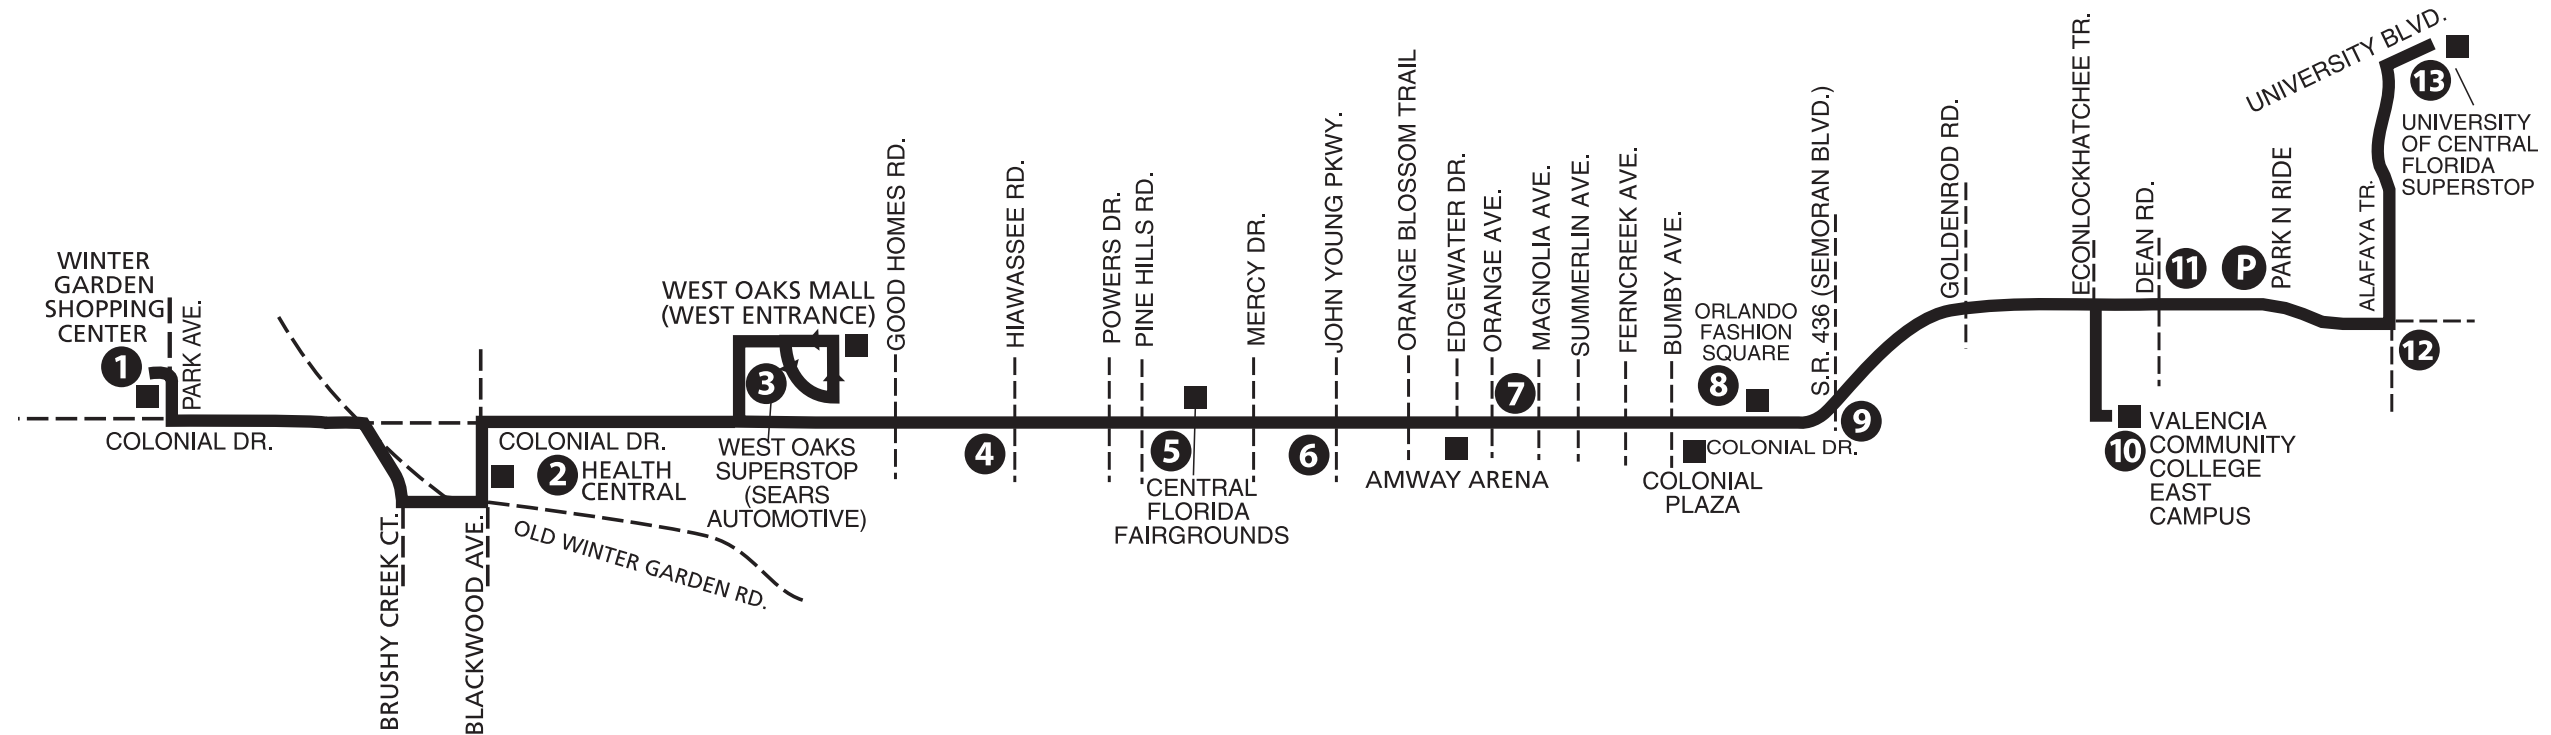

Effective December 6, 2009

Link 30

Colonial Dr. Crosstown
Monday - Sunday & Holiday service

Numbers on map correspond to numbers on schedules.

Additional stops are located approximately every two blocks along each Link.

P.M. Times are shown in bold

Sunday & Holiday

WEST OAKS MALL TO UNIVERSITY OF CENTRAL FLORIDA												
3	4	5	6	7	8	9	10	11	12	13		
WEST OAKS MALL	COLONIAL DR. & HIWASSEE RD.	COLONIAL DR. & PINE HILLS RD.	COLONIAL DR. & JOHN YOUNG PKWY.	COLONIAL DR. & MAGNOLIA AVE.	ORLANDO FASHION SQUARE	COLONIAL DR. & SEMORAN BLVD.	VALENCIA COMMUNITY COLLEGE EAST	COLONIAL DR. & DEAN RD.	COLONIAL DR. & ALAFAYA TR.	UNIVERSITY OF CENTRAL FLORIDA		
5:45	5:59	6:06	6:11	6:22	6:31	6:39	6:54	6:59	7:06	7:15		
6:45	6:59	7:06	7:12	7:23	7:33	7:41	7:56	8:01	8:10	8:19		
7:45	7:59	8:05	8:10	8:19	8:27	8:34	8:49	8:54	9:01	9:10		
8:45	8:59	9:05	9:10	9:19	9:27	9:34	9:49	9:54	10:01	10:10		
9:45	9:59	10:05	10:10	10:19	10:27	10:34	10:49	10:54	11:01	11:10		
10:45	10:59	11:05	11:10	11:19	11:27	11:34	11:49	11:54	12:01	12:10		
11:45	11:59	12:05	12:10	12:19	12:27	12:34	12:49	12:54	13:01	13:10		
12:45	12:59	1:05	1:10	1:19	1:27	1:34	1:49	1:54	2:01	2:10		
1:45	1:59	2:05	2:10	2:19	2:27	2:34	2:49	2:54	3:01	3:10		
2:45	2:59	3:05	3:10	3:19	3:27	3:34	3:49	3:54	4:01	4:10		
3:45	3:59	4:05	4:10	4:19	4:27	4:34	4:49	4:54	5:01	5:10		
4:45	4:59	5:05	5:10	5:19	5:27	5:34	5:49	5:54	6:01	6:10		
5:45	5:59	6:05	6:10	6:19	6:27	6:34	6:49	6:54	7:01	7:10		
6:45	6:59	7:05	7:10	7:19	7:27	7:34	7:49	7:54	8:01	8:10		
7:45	7:59	8:05	8:10	8:19	8:27	8:34	8:49	8:54	9:01	9:10		