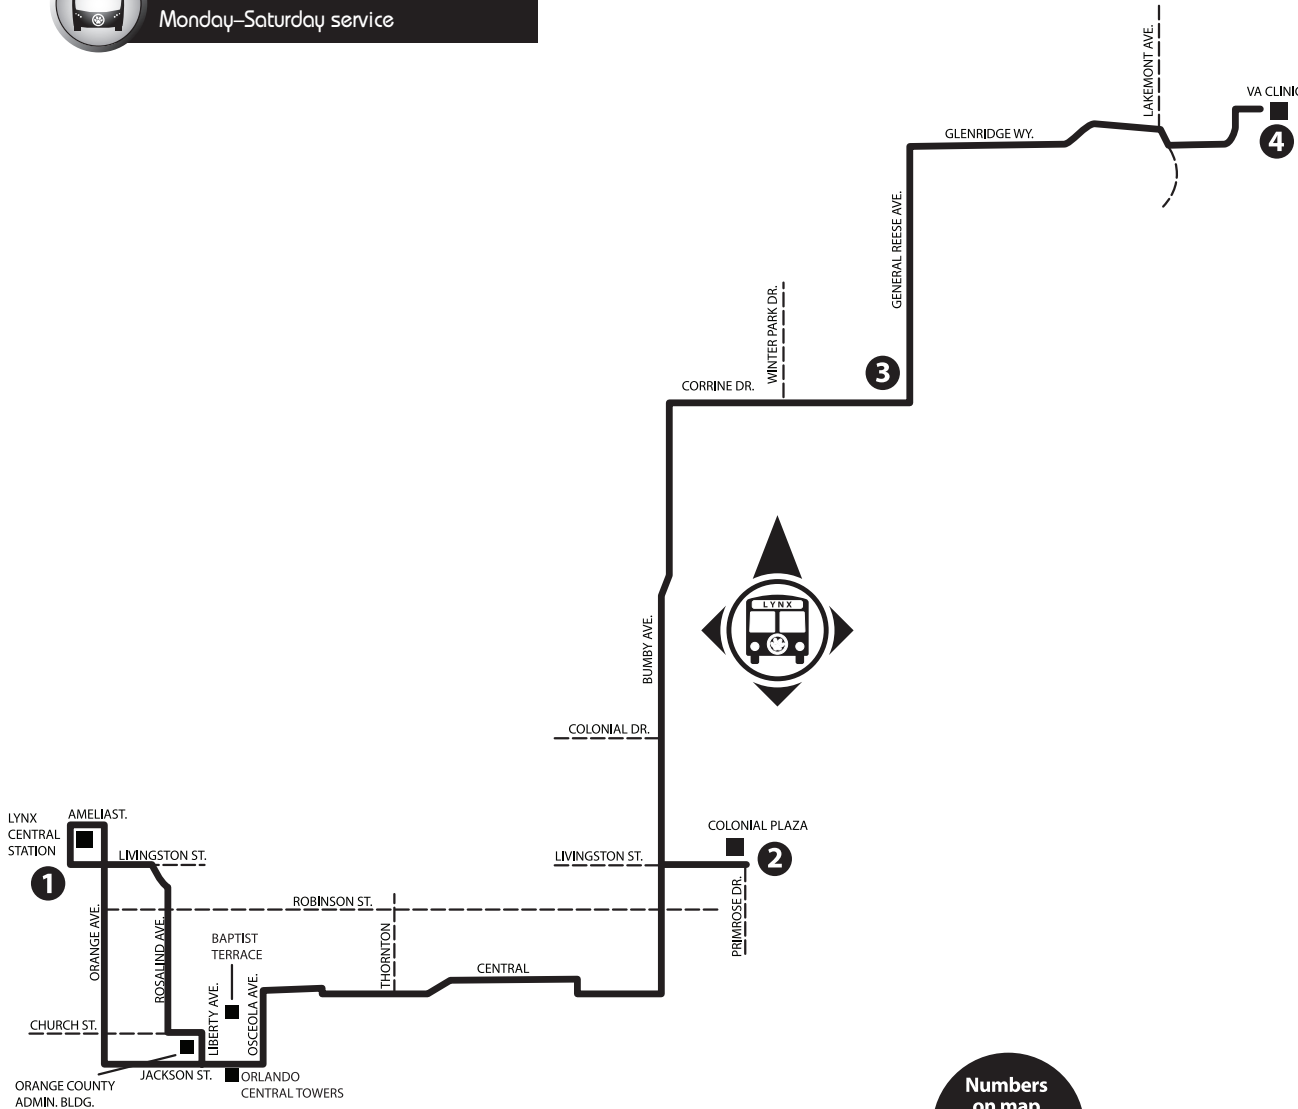

Effective April 26, 2009

Link 313

VA Clinic
Monday-Saturday service

Numbers on map correspond to numbers on schedules.

Additional stops are located approximately every two blocks along each Link.

No Sunday/Holiday service

Monday - Saturday

| LYNX CENTRAL STATION TO VA CLINIC | | | | VA CLINIC TO LYNX CENTRAL STATION | | | |
|-----------------------------------|--------------|--------------|--------------|-----------------------------------|--------------|--------------|--------------|
| 1 | 2 | 3 | 4 | 4 | 3 | 2 | 1 |
| 6:00 | 6:21 | 6:31 | 6:39 | 5:52 | 6:02 | 6:14 | 6:35 |
| 7:00 | 7:21 | 7:31 | 7:39 | 6:52 | 7:02 | 7:14 | 7:35 |
| 8:00 | 8:21 | 8:31 | 8:39 | 7:52 | 8:02 | 8:14 | 8:35 |
| 9:00 | 9:17 | 9:27 | 9:39 | 8:59 | 9:09 | 9:19 | 9:35 |
| 10:00 | 10:17 | 10:27 | 10:39 | 9:59 | 10:09 | 10:19 | 10:35 |
| 11:00 | 11:17 | 11:27 | 11:39 | 10:59 | 11:09 | 11:19 | 11:35 |
| 12:00 | 12:17 | 12:27 | 12:39 | 11:59 | 12:09 | 12:19 | 12:35 |
| 1:00 | 1:17 | 1:27 | 1:39 | 12:59 | 1:09 | 1:19 | 1:35 |
| 2:00 | 2:17 | 2:27 | 2:39 | 1:59 | 2:09 | 2:19 | 2:35 |
| 3:00 | 3:23 | 3:35 | 3:41 | 2:56 | 3:03 | 3:15 | 3:35 |
| 4:00 | 4:23 | 4:35 | 4:41 | 3:56 | 4:03 | 4:15 | 4:35 |
| 5:00 | 5:23 | 5:35 | 5:41 | 4:56 | 5:03 | 5:15 | 5:35 |
| 6:00 | 6:23 | 6:35 | 6:41 | 5:56 | 6:03 | 6:15 | 6:35 |
| | | | | 6:56 | 7:03 | 7:15 | 7:35 |

P.M. Times are shown in bold