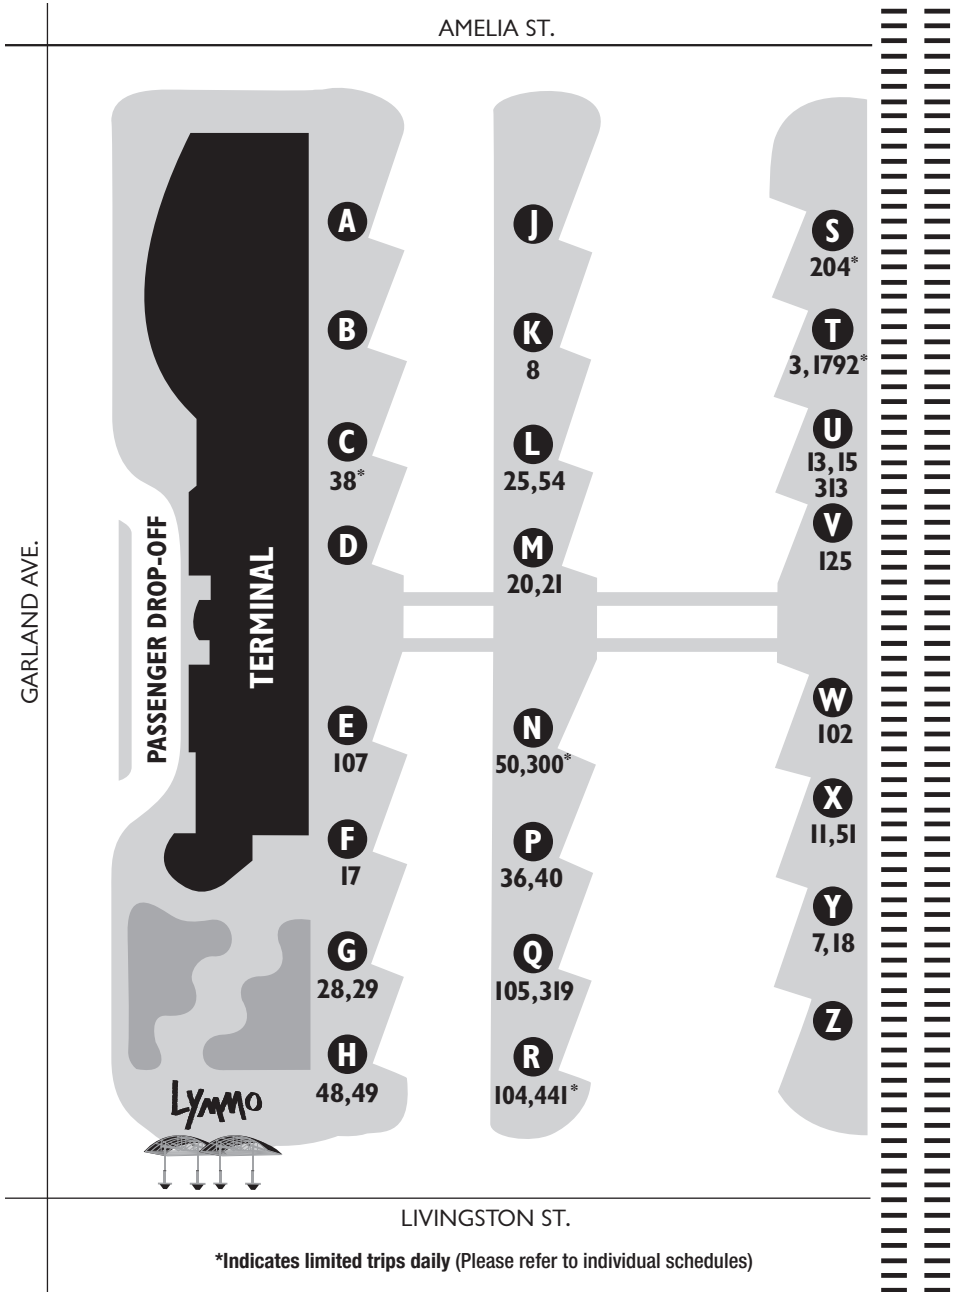

# LYNX Central Station Bay Map

\*Indicates limited trips daily (Please refer to individual schedules)