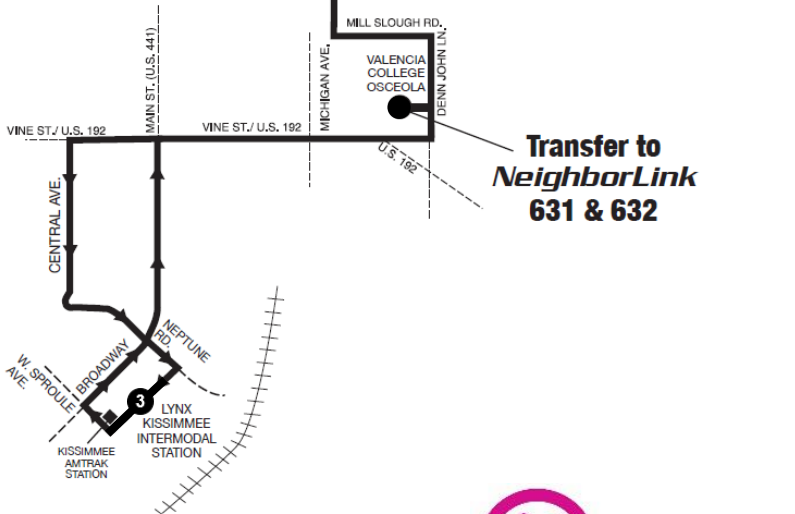

Transfer to NeighborLink 631 & 632

NORTHBOUND SUNRAIL DEPARTURES				SOUTHBOUND SUNRAIL DEPARTURES			
6:04	8:34	2:34	5:44	6:09	8:39	1:39	5:39
6:34	9:04	3:34	6:14	6:39	9:09	2:39	6:09
7:04	11:04	4:04	6:44	7:09	10:09	4:09	6:39
7:34	12:34	4:34	7:14	7:39	11:09	4:39	8:04
8:04	1:34	5:04	10:14	8:09	12:39	5:09	9:19

P.M. Times are shown in bold

FOR MORE INFORMATION VISIT SunRail.com

*All schedules are subject to change. Please check www.golynx.com for updates.