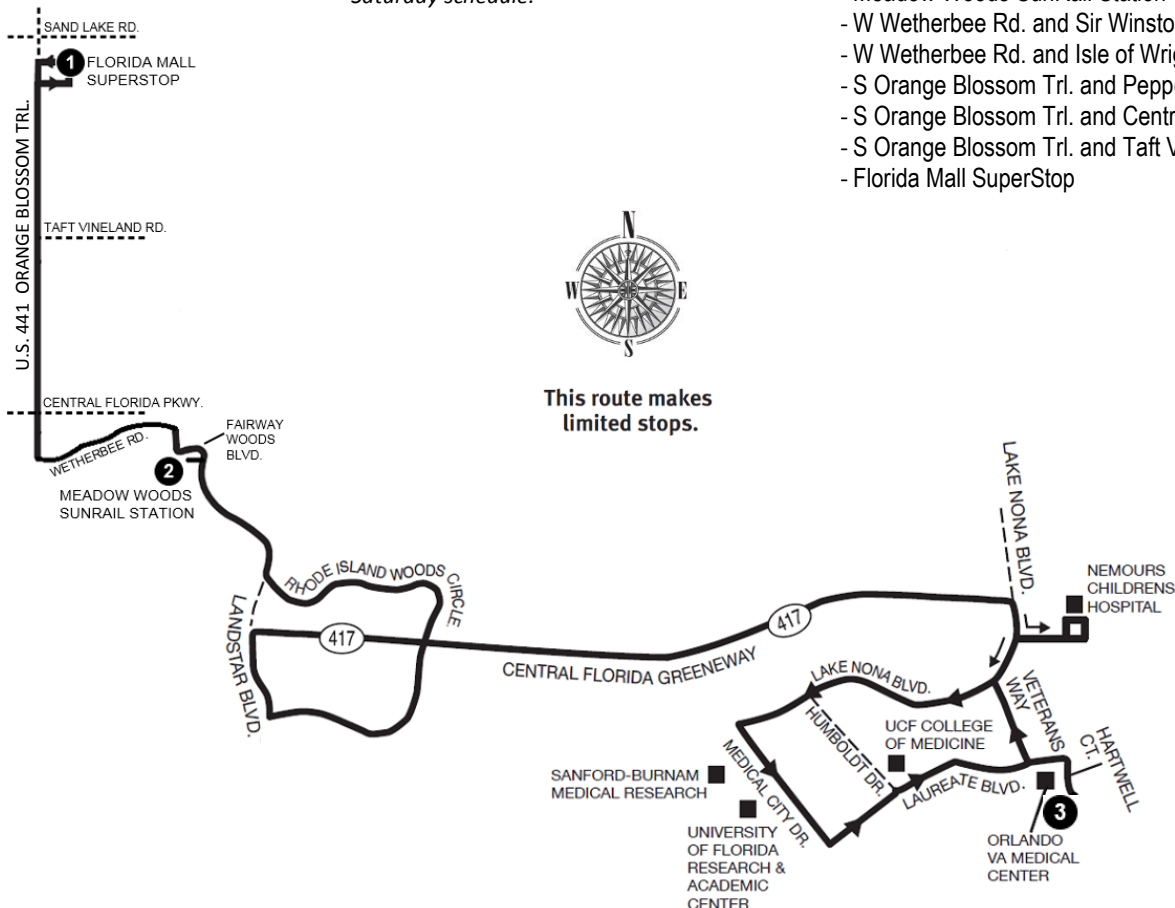

P.M. Times are shown in bold

*Visit www.golynx.com for the Saturday schedule.

FASTLINK 418 EASTBOUND STOPS

- Florida Mall SuperStop
- S Orange Blossom Trl. and Taft Vineland Rd.
- S Orange Blossom Trl. and Central Florida Pkwy.
- S Orange Blossom Trl. and Pepper Mill Blvd.
- W Wetherbee Rd. and Braxted Dr.
- W Wetherbee Rd. and Bisted Dr.
- Meadow Woods SunRail Station
- Rhode Island Woods Cir. and Villa Del Sol Cir.
- Rhode Island Woods Cir. and Fairway Glen Dr.
- Rhode Island Woods Cir. and Carey Glen Cir.
- Rhode Island Woods Cir. and Wyndam Lakes Blvd.
- Landstar Blvd. and Arbor Meadows Blvd.
- Nemours Pkwy. and Lake Nona Blvd.
- Lake Nona Blvd. and Tavistock Lakes Blvd.
- Medical City Dr. and Sanger Rd.
- Laureate Blvd. and Veterans Way
- Hartwell Ct. and Laureate Blvd.

FASTLINK 418 WESTBOUND STOPS

- Hartwell Ct. and Laureate Blvd.
- Veterans Way and Laureate Blvd.
- Veterans Way and Lake Nona Blvd.
- Lake Nona Blvd. and Nemours Pkwy.
- Rhode Island Woods Cir. and Landstar Blvd.
- Rhode Island Woods Cir. and Wyndham Lakes Blvd.
- Rhode Island Woods Cir. and Carey Glen Cir.
- Rhode Island Woods Cir. and Salem Woods Ln.
- Rhode Island Woods Cir. and Oklahoma Woods Ct.
- Landstar Blvd. and Kentucky Woods Ln. E
- Meadow Woods SunRail Station
- W Wetherbee Rd. and Sir Winston Way
- W Wetherbee Rd. and Isle of Wright Dr.
- S Orange Blossom Trl. and Pepper Mill Blvd.
- S Orange Blossom Trl. and Central Florida Pkwy.
- S Orange Blossom Trl. and Taft Vineland Rd.
- Florida Mall SuperStop