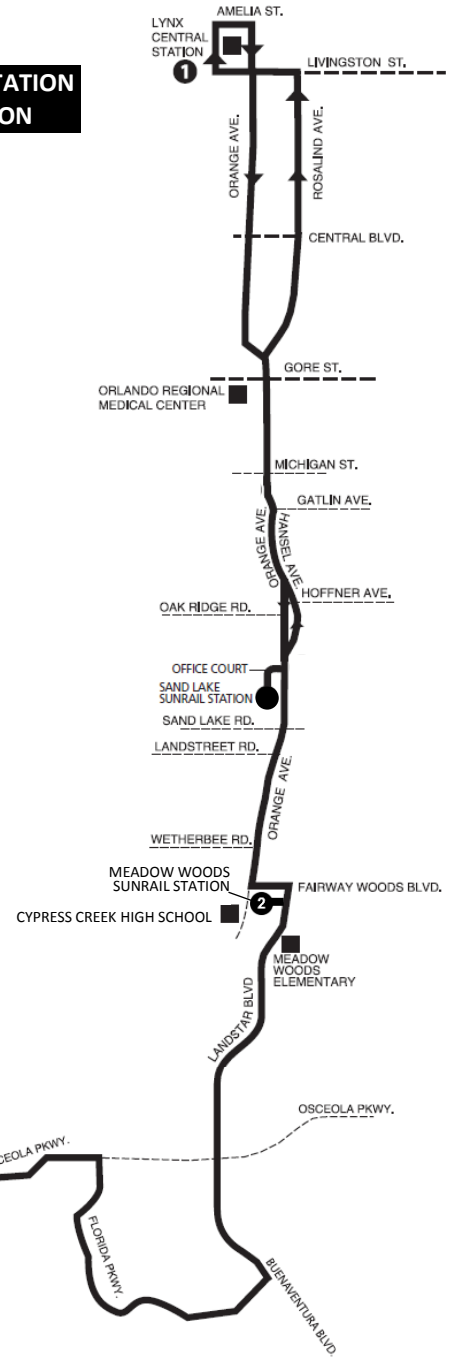

Transfer to NeighborLink 631 & 632

NORTHBOUND SUNRAIL DEPARTURES				SOUTHBOUND SUNRAIL DEPARTURES			
6:04	8:34	2:34	5:44	6:09	8:39	1:39	5:39
6:34	9:04	3:34	6:14	6:39	9:09	2:39	6:09
7:04	11:04	4:04	6:44	7:09	10:09	4:09	6:39
7:34	12:34	4:34	7:14	7:39	11:09	4:39	8:04
8:04	1:34	5:04	10:14	8:09	12:39	5:09	9:19

P.M. Times are shown in bold

FOR MORE INFORMATION VISIT SunRail.com

*All schedules are subject to change. Please check www.golynx.com for updates.