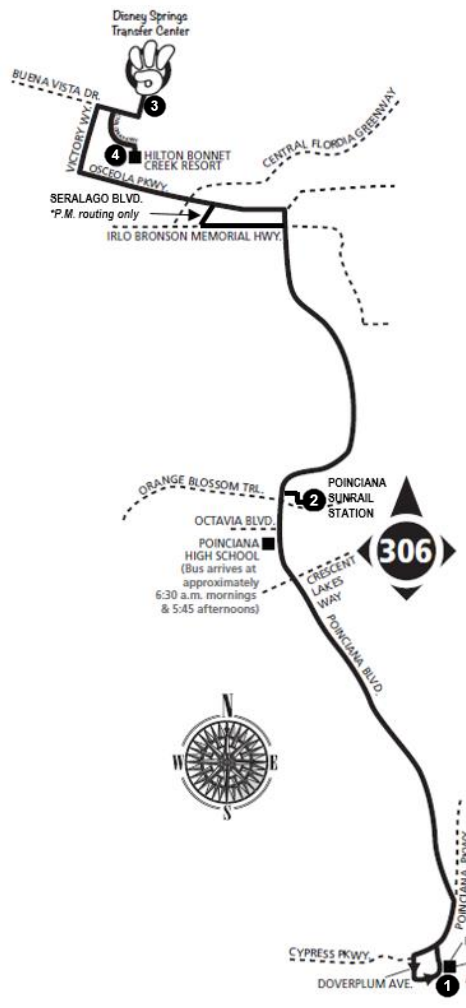

POINCIANA SUNRAIL STATION

NEIGHBORLINK 604

Monday - Friday

CONNECTIONS AT POINCIANA SUNRAIL STATION

NEIGHBORLINK ARRIVES	NEIGHBORLINK DEPARTS
5:40	5:50
6:40	6:50
7:40	7:50
8:40	8:50
3:10	3:20
4:10	4:30
5:20	5:30
6:20	6:30
7:20	7:30
8:20	8:30
9:25	9:40

P.M. Times are shown in bold

Download LYNX NeighborLink trip booking app.

OR

Call 407-244-0808 to request a ride on the NeighborLink.

LINK 306

Monday - Friday

TO DISNEY

POINCIANA WALMART	POINCIANA SUNRAIL	DISNEY SPRINGS TRANSFER CTR.	HILTON BONNET CREEK RESORT
1	2	3	4
6:15	6:35	7:00-7:05	7:13

TO POINCIANA

HILTON BONNET CREEK RESORT	DISNEY SPRINGS TRANSFER CTR.	POINCIANA SUNRAIL	POINCIANA WALMART
4	3	2	1
5:07	5:15-5:20	5:40	6:07

P.M. Times are shown in bold

*Visit www.golynx.com for the Saturday & Sunday/Holiday schedules.

NORTHBOUND SUNRAIL DEPARTURES

5:45	8:15	2:15	5:25
6:15	8:45	3:15	5:55
6:45	10:45	3:45	6:25
7:15	12:15	4:15	6:55
7:45	1:15	4:45	9:55

P.M. Times are shown in bold

FOR MORE INFORMATION VISIT SunRail.com

- Visit us: golynx.com
- Like us: facebook.com/golynx
- Tweet us: @lynxbusorlando
- Watch us: channellynx
- Follow us: instagram.com/golynx
- Call us: 407-841-LYNX (5969)