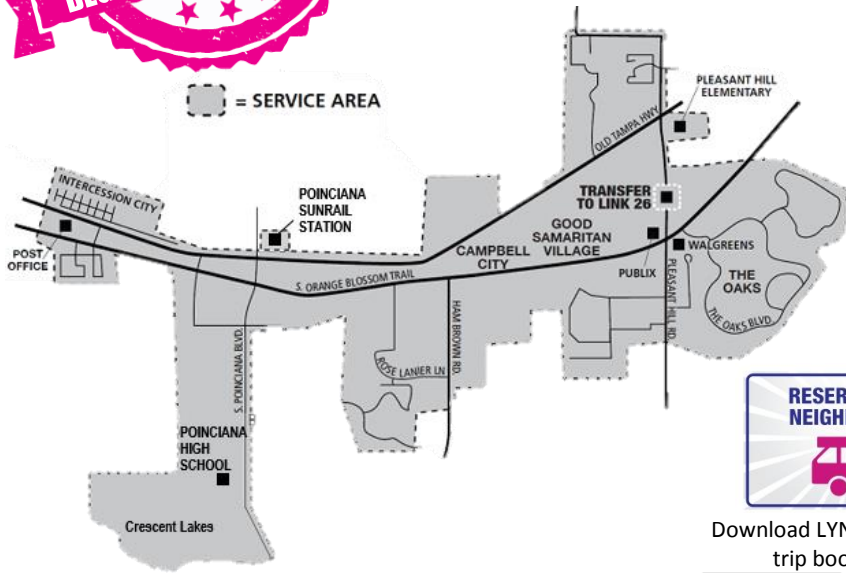

POINCIANA SUNRAIL STATION

NEIGHBORLINK 604

Monday - Friday

CONNECTIONS AT POINCIANA SUNRAIL STATION

NEIGHBORLINK ARRIVES	NEIGHBORLINK DEPARTS
5:40	5:50
6:40	6:50
7:40	7:50
8:40	8:50
3:10	3:20
4:10	4:30
5:20	5:30
6:20	6:30
7:20	7:30
8:20	8:30
9:25	9:40

P.M. Times are shown in bold

Download LYNX NeighborLink trip booking app.

OR

Call 407-244-0808 to request a ride on the NeighborLink.

LINK 306

Monday - Friday

TO DISNEY

POINCIANA WALMART	POINCIANA SUNRAIL	DISNEY SPRINGS TRANSFER CTR.	HILTON BONNET CREEK RESORT
1	2	3	4
6:15	6:35	7:00-7:05	7:13

TO POINCIANA

HILTON BONNET CREEK RESORT	DISNEY SPRINGS TRANSFER CTR.	POINCIANA SUNRAIL	POINCIANA WALMART
4	3	2	1
5:07	5:15-5:20	5:40	6:07

P.M. Times are shown in bold

*Visit www.golynx.com for the Saturday & Sunday/Holiday schedules.

NORTHBOUND SUNRAIL DEPARTURES

5:45	8:15	2:15	5:25
6:15	8:45	3:15	5:55
6:45	10:45	3:45	6:25
7:15	12:15	4:15	6:55
7:45	1:15	4:45	9:55

P.M. Times are shown in bold

FOR MORE INFORMATION VISIT SunRail.com

- Visit us: golynx.com
- Like us: facebook.com/golynx
- Tweet us: @lynxbusorlando
- Watch us: channellynx
- Follow us: instagram.com/golynx
- Call us: 407-841-LYNX (5969)