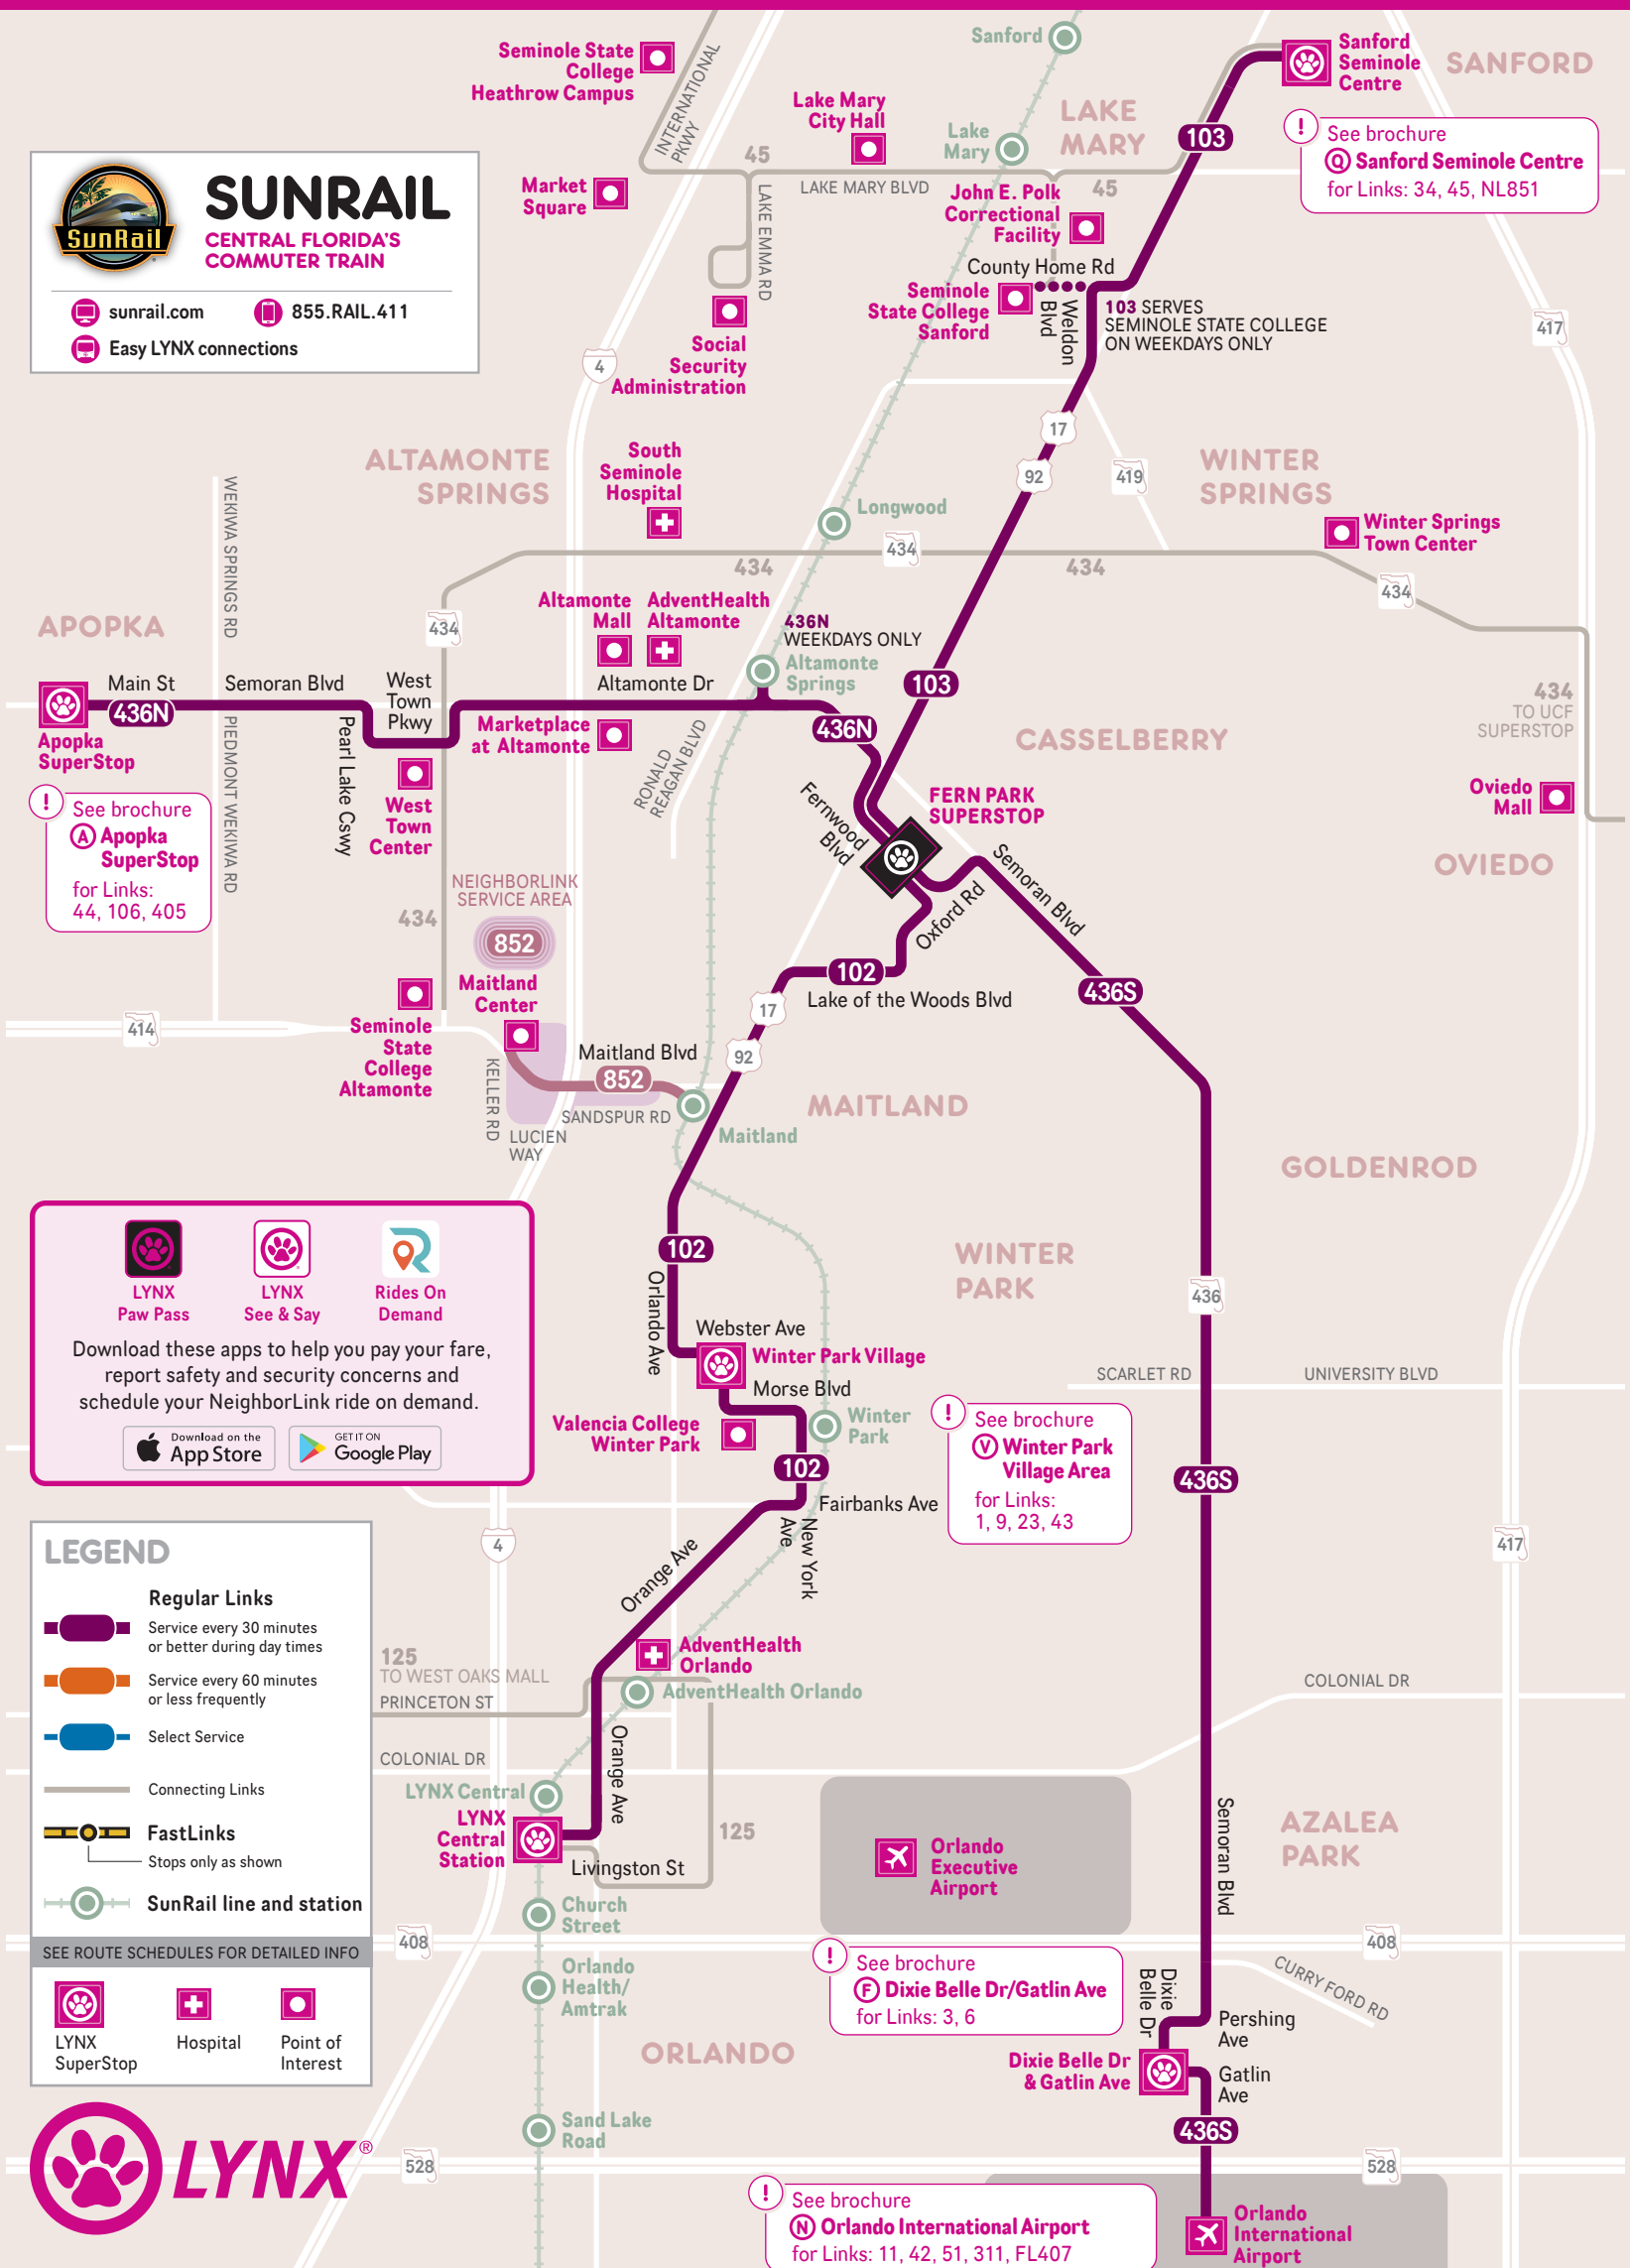

FERN PARK SUPERSTOP

Schematic Map
Not to Scale

SUNRAIL
CENTRAL FLORIDA'S
COMMUTER TRAIN

sunrail.com 855.RAIL.411
Easy LYNX connections

LYNX Paw Pass **LYNX See & Say** **Rides On Demand**

Download these apps to help you pay your fare, report safety and security concerns and schedule your NeighborLink ride on demand.

Download on the **App Store** | GET IT ON **Google Play**

LEGEND

- **Regular Links**
  - Service every 30 minutes or better during day times
  - Service every 60 minutes or less frequently
  - Select Service
- **Connecting Links**
- **FastLinks**
  - Stops only as shown
- **SunRail line and station**

SEE ROUTE SCHEDULES FOR DETAILED INFO

- LYNX SuperStop
- Hospital
- Point of Interest