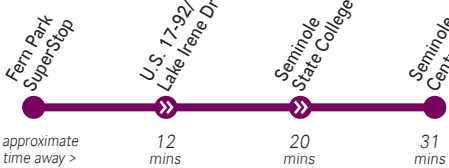

102 OUTBOUND to Fern Park

MINS AFTER THE HOUR MON-FRI SAT SUN/HOL
FIRST TRIP 4:30 am 4:45 am 5:15 am
DAY 4-5 am :30 :45 --
5-6 am :05, :25, :45 :15, :45 :15, :45
6 am-6 pm
EVE 6-7 pm :15, :45 :45
NIGHT 7-11 pm :45 :45
LAST TRIP 11:45 pm 10:45 pm 9:15 pm

852 NEIGHBORLINK Maitland Center

NeighborLink 852 is based at the Maitland SunRail Station and provides curb-to-curb service to the Maitland Center with advanced reservations.

Passengers can book their ride using the RIDES ON DEMAND app or by calling 407-244-0808.

MONDAY-FRIDAY ONLY
AM TRIPS depart 6:35, 7:05, 7:35, 8:05, 8:35 am
DAY NO SERVICE
PM TRIPS arrive 5:10, 5:40, 6:15, 7:00 pm

At SunRail Station

103 NORTHBOUND to Seminole Centre

MINS AFTER THE HOUR MON-FRI SAT SUN/HOL
FIRST TRIP 5:10 am 5:35 am 6:15 am
DAY 5-6 am :10, :40 :35 --
6 am-7 pm :00, :20, :40 :05, :35 :15
EVE 7-8 pm :35
NIGHT 8-9 pm :35
LAST TRIP 9:35 pm 9:35 pm 7:15 pm

103 SOUTHBOUND to Fern Park

MINS AFTER THE HOUR MON-FRI SAT SUN/HOL
FIRST TRIP 5:05 am 5:15 am 5:35 am
DAY 5-6 am :05, :35 :15, :45 :35
6-7 am :00, :20, :40 :15, :45 :30
7 am-6 pm
EVE 6-7 pm :00, :30 :00, :30 :30
7-8 pm :20 :15 --
NIGHT 8-10 pm :20 :15 --
LAST TRIP 10:20 pm 10:15 pm 7:30 pm