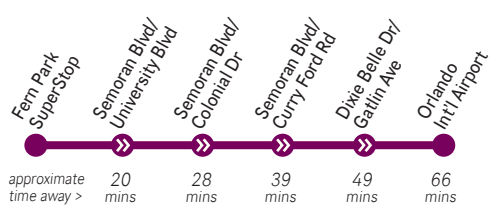

* First trip departs from SR-436/West Town Pkwy at 5:05 am (Mon-Fri) and 4:30 am (Sat).

** Altamonte Springs SunRail Station served Monday-Friday only

436S NORTHBOUND to Fern Park

MINS AFTER THE HOUR MON-FRI SAT SUN
FIRST TRIP 4:30 am 4:30 am 5:35 am
DAY 5-7 am :00, :30 :05*, :35
7-10 am
10 am-6 pm
EVE 6-7 pm :00, :35 :05*, :40
NIGHT 7-8 pm :00, :30 :05*, :35
8-9 pm :05, :40
9-10 pm :10, :40
10-11 pm :05*, :35
11 pm-12 am :00 :05 :25
LAST TRIP 12:00 am 12:00 am 12:25 am

* Trips departing OIA at :05 end at SR 436 & University Blvd. and do not serve Fern Park.

436N EASTBOUND to Fern Park SuperStop

MINS AFTER THE HOUR MON-FRI SAT SUN
FIRST TRIP 4:30 am 4:40 am 6:55 am
DAY 5-8 am :00, :30 :10, :40 :55
8-9 am :00 :25 :55
9 am-12 pm :25, :55
12-5 pm :20, :50 :10, :40 :55
5-6 pm :25, :55
6-7 pm :30
7-8 pm :00, :30
EVE 8-9 pm :05, :35
NIGHT 9-10 pm :05, :55 :20, :40 --
LAST TRIP 9:55 pm 9:40 pm 8:55 pm

** Altamonte Springs SunRail Station served Monday-Friday only

436S SOUTHBOUND to Orlando International Airport

MINS AFTER THE HOUR MON-FRI SAT SUN**
FIRST TRIP 4:45 am 4:35 am 6:10 am
DAY 5-6 am :15, :45 :05, :45 --
6 am-12 pm :10, :35 :15, :45 :10
12-1 pm :05, :35
1-6 pm
EVE 6-7 pm :05, :40 :00, :40 :05
NIGHT 7-8 pm :15, :45 :20
8-9 pm :00, :40 :05
9-11 pm
LAST TRIP 10:45 pm 10:40 pm 10:05 pm

☐ First bus from Semoran Blvd/Colonial Dr at 4:00 am and 4:30 am (Mon-Sat) and 4:50 and 5:30 am (Sun)

** Service operates every 30-minutes from SR 436 & University to OIA on Sunday

CAN'T FIND YOUR LINK?