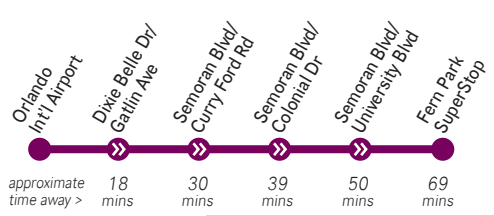

103 SOUTHBOUND to Fern Park

MINS AFTER THE HOUR MON-FRI SAT SUN/HOL
FIRST TRIP 5:05 am 5:15 am 5:35 am
DAY 5-6 am :05, :35 :15, :45 :35
6-7 am :00, :20, :40 :15, :45 :30
7 am-6 pm
EVE 6-7 pm :00, :30 :00, :30 :30
7-8 pm :20 :15 --
NIGHT 8-10 pm :20 :15 --
LAST TRIP 10:20 pm 10:15 pm 7:30 pm

436N WESTBOUND to Apopka SuperStop

MINS AFTER THE HOUR MON-FRI SAT SUN/HOL
FIRST TRIP 5:05 am* 5:30 am* 7:00 am
DAY 5-7 am :05, :35 :00, :30 :55
7-8 am :05, :40 :00 :30 :55
8-9 am :10, :40 :25, :50 :55
9 am-12 pm :20, :50
12-8 pm
EVE 8-9 pm :35
9-10 pm :05, :35 :05, :35 :55
10-11 pm :10, :35 :00, :30
11 pm-12 am
LAST TRIP 12:20 am 12:00 am 8:55 pm

* First trip departs from SR-436/West Town Pkwy at 5:05 am (Mon-Fri) and 4:30 am (Sat).

** Altamonte Springs SunRail Station served Monday-Friday only

436S NORTHBOUND to Fern Park

MINS AFTER THE HOUR MON-FRI SAT SUN
FIRST TRIP 4:30 am 4:30 am 5:35 am
DAY 5-7 am :00, :30 :05*, :35
7-10 am
10 am-6 pm
EVE 6-7 pm :00, :35 :05*, :40
NIGHT 7-8 pm :00, :30 :05*, :35
8-9 pm :05, :40
9-10 pm :10, :40
10-11 pm :05*, :35
11 pm-12 am :00 :05 :25
LAST TRIP 12:00 am 12:00 am 12:25 am

* Trips departing OIA at :05 end at SR 436 & University Blvd. and do not serve Fern Park.

436N EASTBOUND to Fern Park SuperStop

MINS AFTER THE HOUR MON-FRI SAT SUN
FIRST TRIP 4:30 am 4:40 am 6:55 am
DAY 5-8 am :00, :30 :10, :40 :55
8-9 am :00 :25 :55
9 am-12 pm :25, :55
12-5 pm :20, :50 :10, :40 :55
5-6 pm :25, :55
6-7 pm :30
7-8 pm :00, :30
EVE 8-9 pm :05, :35
NIGHT 9-10 pm :05, :55 :20, :40 --
LAST TRIP 9:55 pm 9:40 pm 8:55 pm