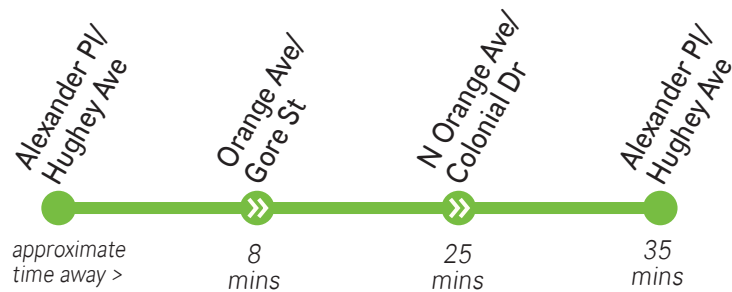

BUS SERVICE FREQUENCY

To plan your trip or view full bus schedule visit golynx.com

EFFECTIVE DECEMBER 2024 - ALL BUS SERVICE FREQUENCIES ARE APPROXIMATE AND SUBJECT TO CHANGE

Times indicate departures from the **BEGINNING** of the route. Diagrams show major points on each Link – buses make additional local stops along the way.

Orange Line

North-South Circulator on Amelia St., Terry Ave., Livingston St., Magnolia Ave., South St., Orange Ave., Church St.

LINK 60	MONDAY-FRIDAY	SATURDAY	SUNDAY HOLIDAY
FIRST TRIP	6:00 am	8:00 am	8:00 am
EARLY AM 6 am–7 am	15 mins	---	---
OFFICE HRS 7 am–7 pm	12 mins	15 mins	15 mins
EVENING 7 pm–9 pm	16-20 mins	15 mins	15 mins
LAST TRIP	9:00 pm	9:00 pm	9:00 pm

Grapefruit Line

East-West Circulator on Central Blvd., Summerlin Ave., Church St., South St., and Westmoreland Dr.

LINK 62	MONDAY-FRIDAY	SATURDAY	SUNDAY HOLIDAY
FIRST TRIP	6:00 am	8:00 am	8:00 am
EARLY AM 6 am–7 am	15 mins	---	---
OFFICE HRS 7 am–6 pm	12 mins	15 mins	15 mins
EVENING 6 pm–9 pm	16 mins	15 mins	15 mins
LAST TRIP	9:00 pm	9:00 pm	9:00 pm

Lime Line

North-South Circulator on Magnolia Ave, Marks St, Orange Ave, Amelia St, Chatham Ave, Alexander Pl, Hughey Ave, Washington St, Division Ave, Anderson St, Delaney Ave, Gore St, South St and Garland Ave