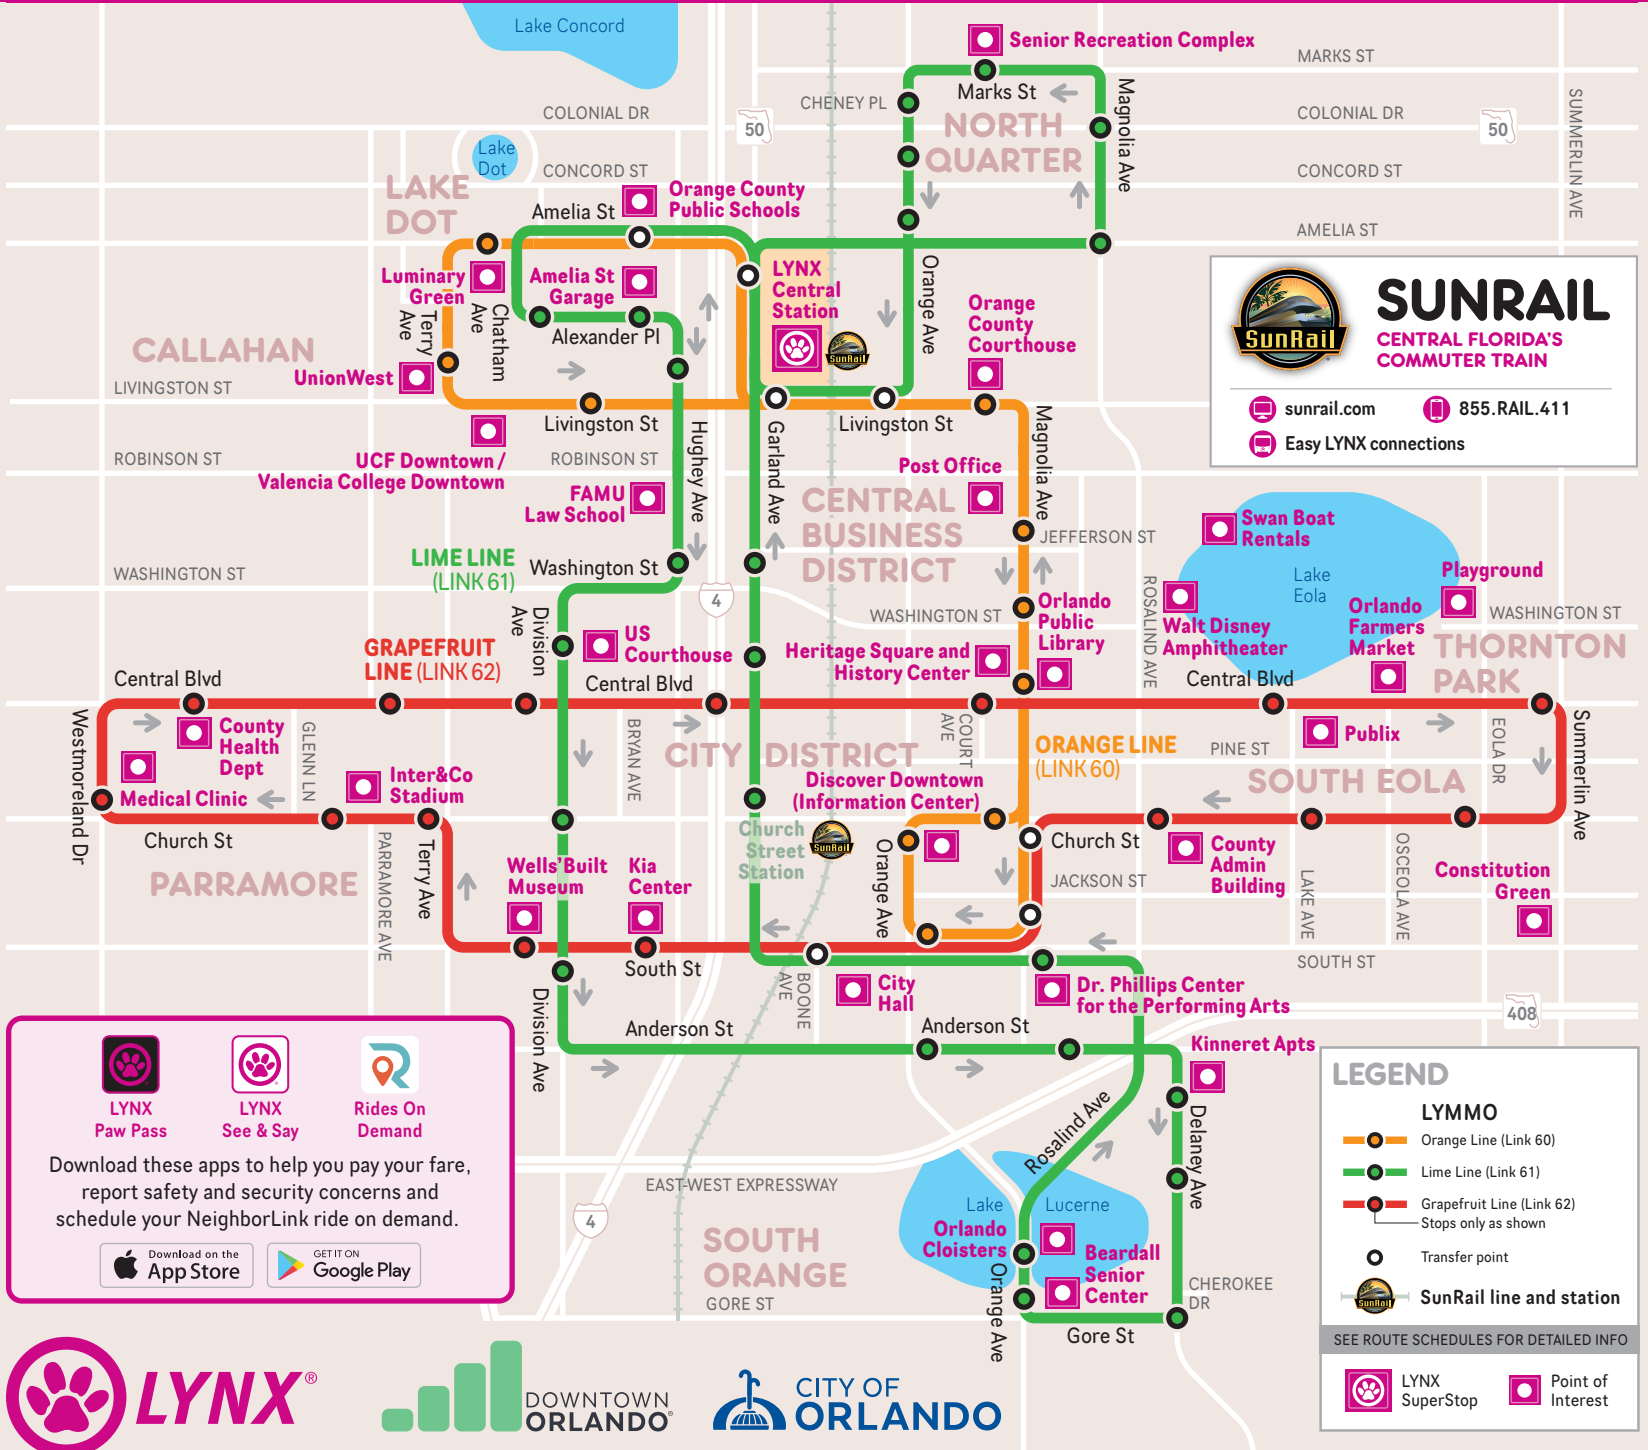

SUNRAIL

CENTRAL FLORIDA'S
COMMUTER TRAIN

sunrail.com
855.RAIL.411

Easy LYNX connections

LYNX
Paw Pass

LYNX
See & Say

Rides On
Demand

Download these apps to help you pay your fare, report safety and security concerns and schedule your NeighborLink ride on demand.

Download on the
App Store

GET IT ON
Google Play