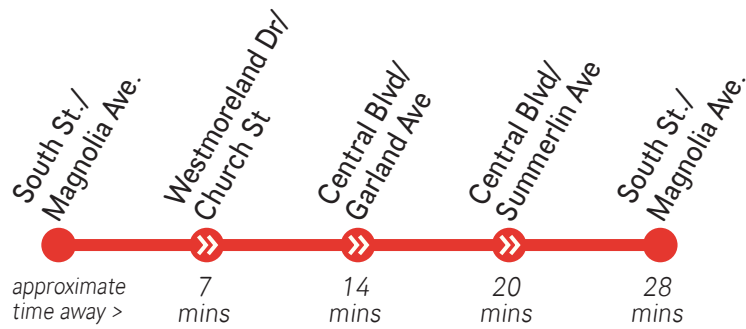

BUS SERVICE FREQUENCY

To plan your trip or view full bus schedule visit golynx.com

EFFECTIVE DECEMBER 2024 - ALL BUS SERVICE FREQUENCIES ARE APPROXIMATE AND SUBJECT TO CHANGE

Times indicate departures from the **BEGINNING** of the route. Diagrams show major points on each Link – buses make additional local stops along the way.

Orange Line

North-South Circulator on Amelia St., Terry Ave., Livingston St., Magnolia Ave., South St., Orange Ave., Church St.

LINK 60	MONDAY-FRIDAY	SATURDAY	SUNDAY HOLIDAY
FIRST TRIP	6:00 am	8:00 am	8:00 am
EARLY AM 6 am–7 am	15 mins	---	---
OFFICE HRS 7 am–7 pm	12 mins	15 mins	15 mins
EVENING 7 pm–9 pm	16-20 mins	15 mins	15 mins
LAST TRIP	9:00 pm	9:00 pm	9:00 pm

Grapefruit Line

East-West Circulator on Central Blvd., Summerlin Ave., Church St., South St., and Westmoreland Dr.

LINK 62	MONDAY-FRIDAY	SATURDAY	SUNDAY HOLIDAY
FIRST TRIP	6:00 am	8:00 am	8:00 am
EARLY AM 6 am–7 am	15 mins	---	---
OFFICE HRS 7 am–6 pm	12 mins	15 mins	15 mins
EVENING 6 pm–9 pm	16 mins	15 mins	15 mins
LAST TRIP	9:00 pm	9:00 pm	9:00 pm

Lime Line

North-South Circulator on Magnolia Ave, Marks St, Orange Ave, Amelia St, Chatham Ave, Alexander Pl, Hughey Ave, Washington St, Division Ave, Anderson St, Delaney Ave, Gore St, South St and Garland Ave