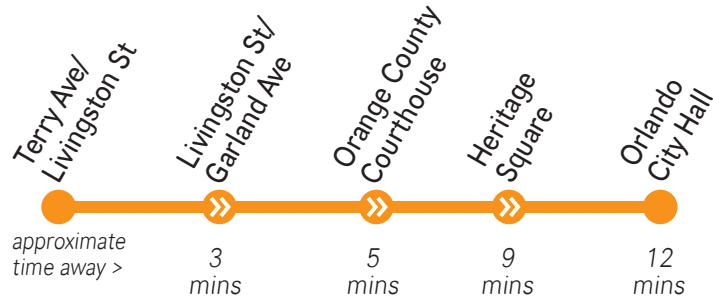

BUS SERVICE FREQUENCY

To plan your trip or view full bus schedule visit golynx.com

EFFECTIVE DECEMBER 2024 - ALL BUS SERVICE FREQUENCIES ARE APPROXIMATE AND SUBJECT TO CHANGE

Times indicate departures from the **BEGINNING** of the route. Diagrams show major points on each Link – buses make additional local stops along the way.

Orange Line

North-South Circulator on Amelia St., Terry Ave., Livingston St., Magnolia Ave., South St., Orange Ave., Church St.

LINK 60	MONDAY-FRIDAY	SATURDAY	SUNDAY HOLIDAY
FIRST TRIP	6:00 am	8:00 am	8:00 am
EARLY AM 6 am–7 am	15 mins	---	---
OFFICE HRS 7 am–7 pm	12 mins	15 mins	15 mins
EVENING 7 pm–9 pm	16-20 mins	15 mins	15 mins
LAST TRIP	9:00 pm	9:00 pm	9:00 pm

Grapefruit Line

East-West Circulator on Central Blvd., Summerlin Ave., Church St., South St., and Westmoreland Dr.

LINK 62	MONDAY-FRIDAY	SATURDAY	SUNDAY HOLIDAY
FIRST TRIP	6:00 am	8:00 am	8:00 am
EARLY AM 6 am–7 am	15 mins	---	---
OFFICE HRS 7 am–6 pm	12 mins	15 mins	15 mins
EVENING 6 pm–9 pm	16 mins	15 mins	15 mins
LAST TRIP	9:00 pm	9:00 pm	9:00 pm

Lime Line

North-South Circulator on Magnolia Ave, Marks St, Orange Ave, Amelia St, Chatham Ave, Alexander Pl, Hughey Ave, Washington St, Division Ave, Anderson St, Delaney Ave, Gore St, South St and Garland Ave