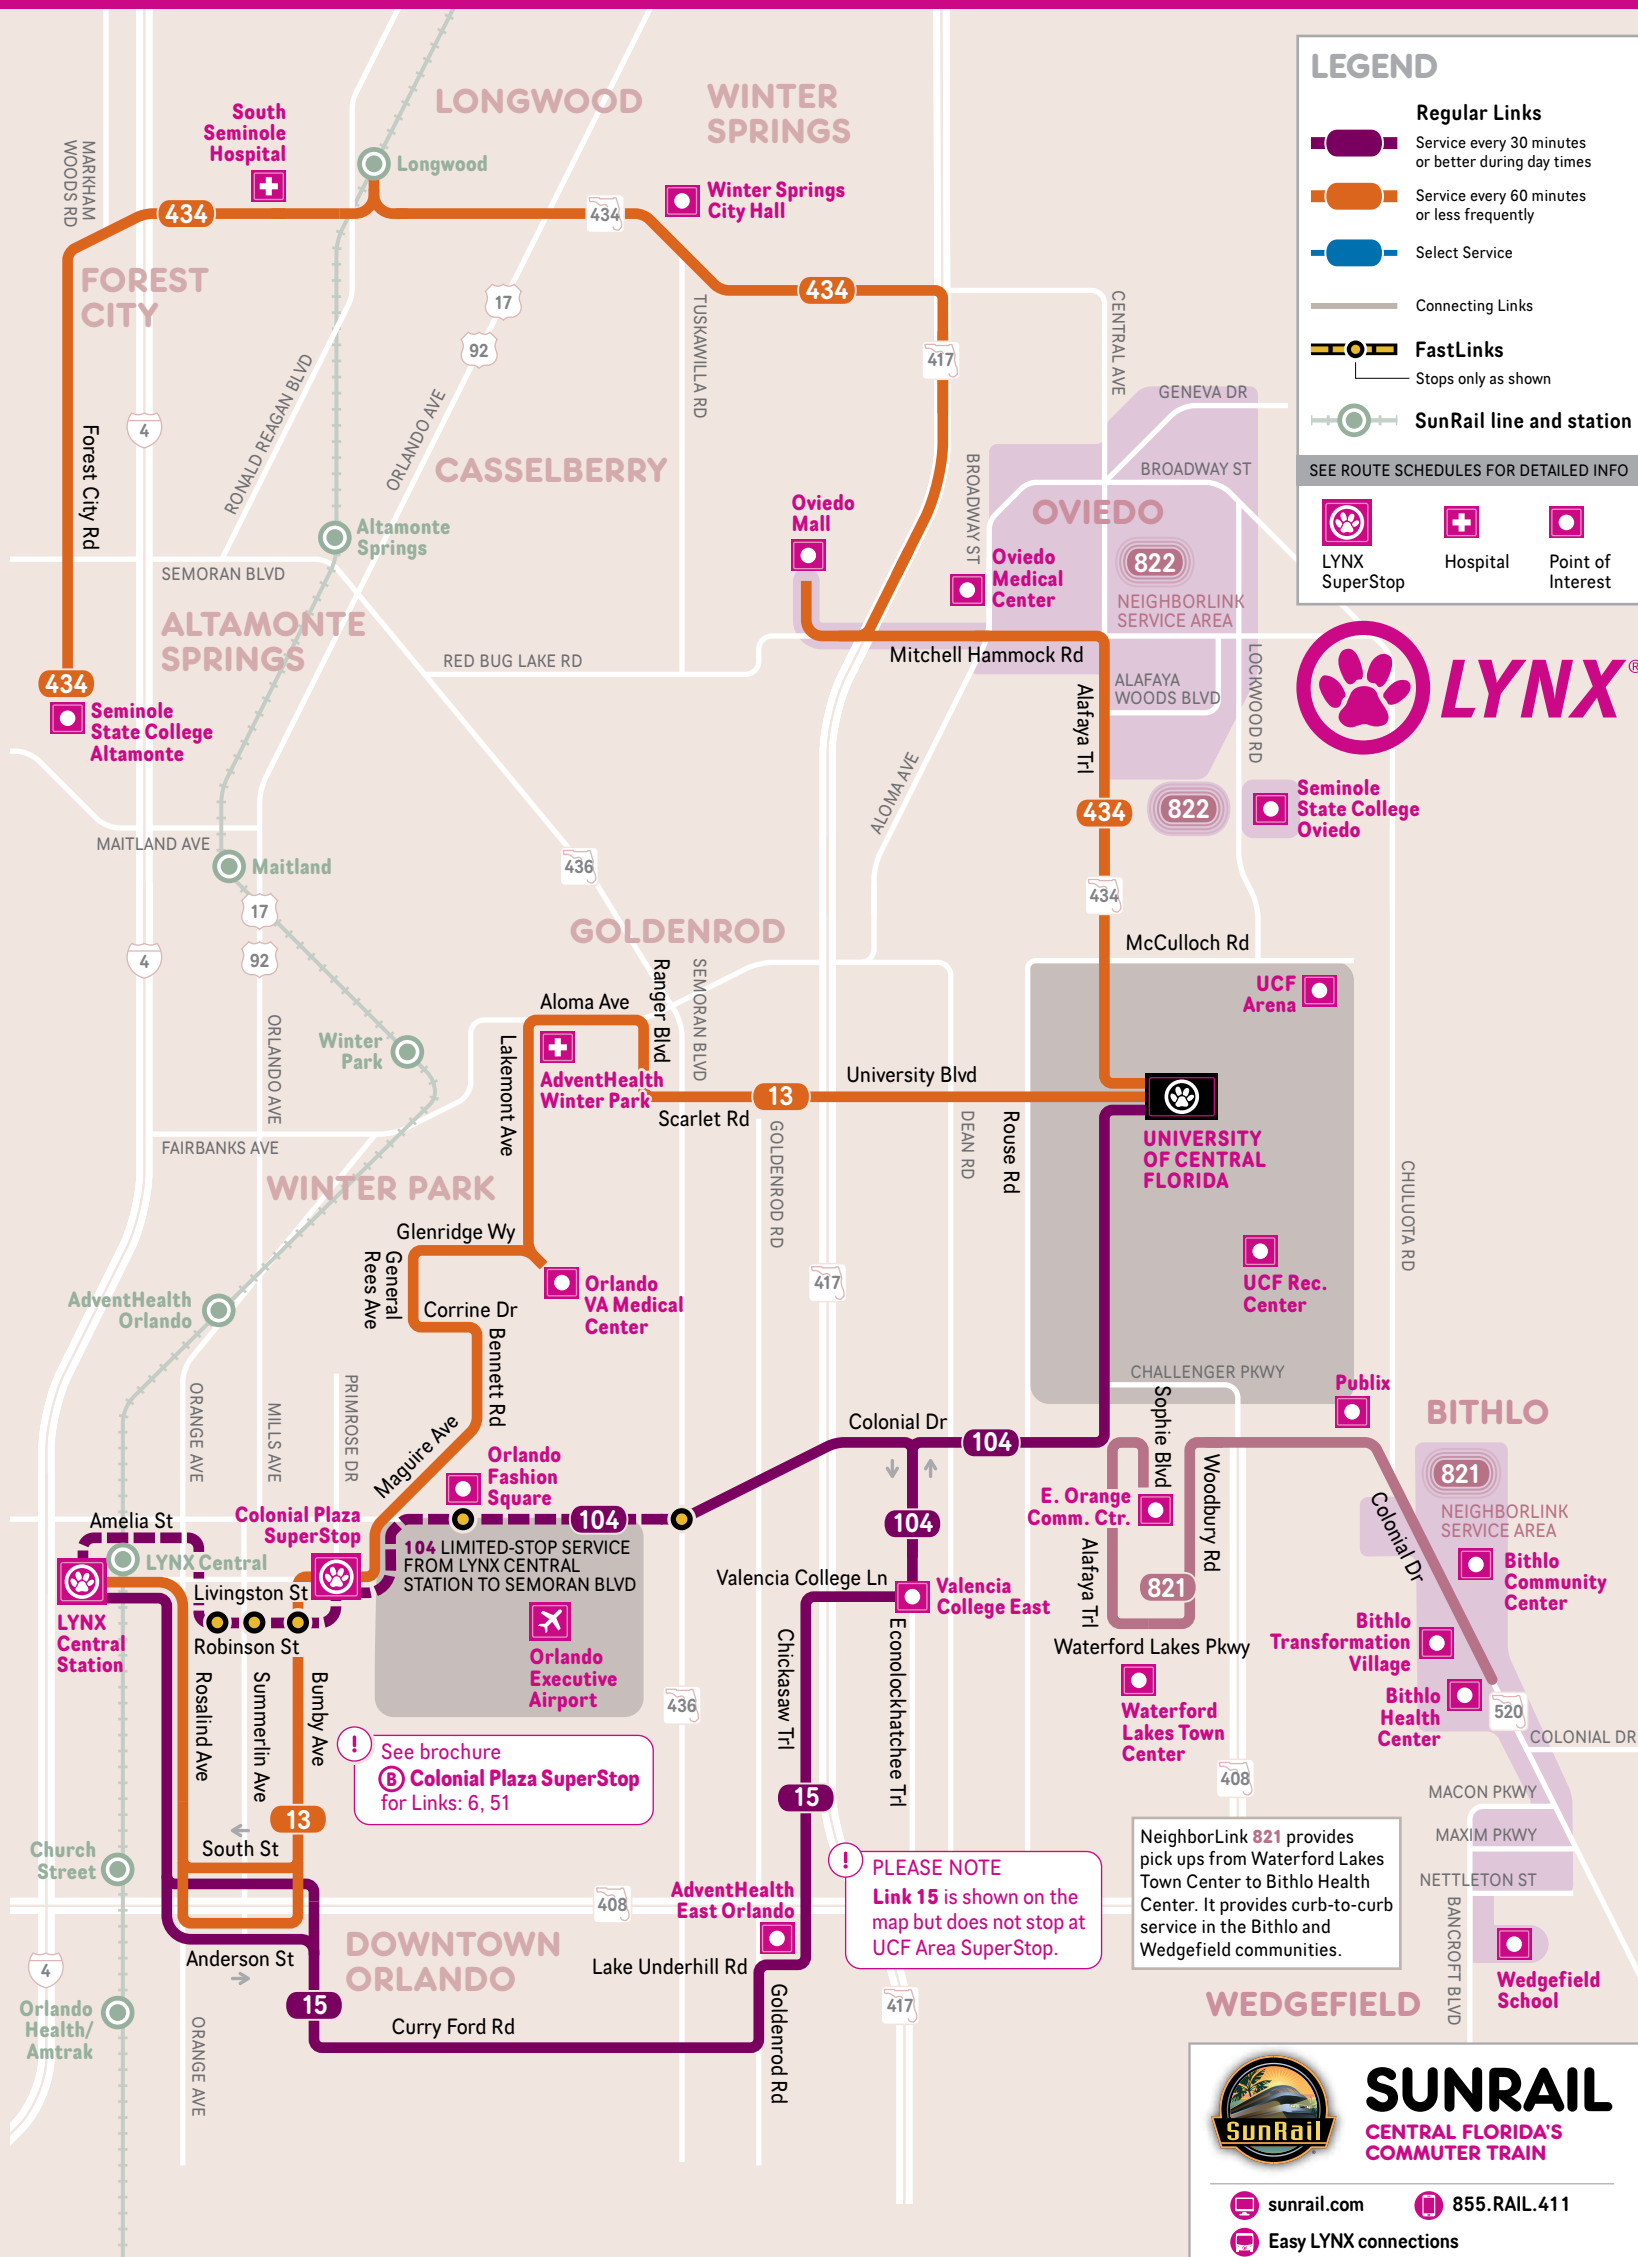

UCF AREA

Schematic Map
Not to Scale

LEGEND

- Regular Links
  Service every 30 minutes or better during day times
- Service every 60 minutes or less frequently
- Select Service
- Connecting Links
- FastLinks
  Stops only as shown
- SunRail line and station

SEE ROUTE SCHEDULES FOR DETAILED INFO

- LYNX SuperStop
- Hospital
- Point of Interest

NeighborLink 821 provides pick ups from Waterford Lakes Town Center to Bithlo Health Center. It provides curb-to-curb service in the Bithlo and Wedgefield communities.

SUNRAIL
CENTRAL FLORIDA'S COMMUTER TRAIN

sunrail.com 855.RAIL.411

Easy LYNX connections