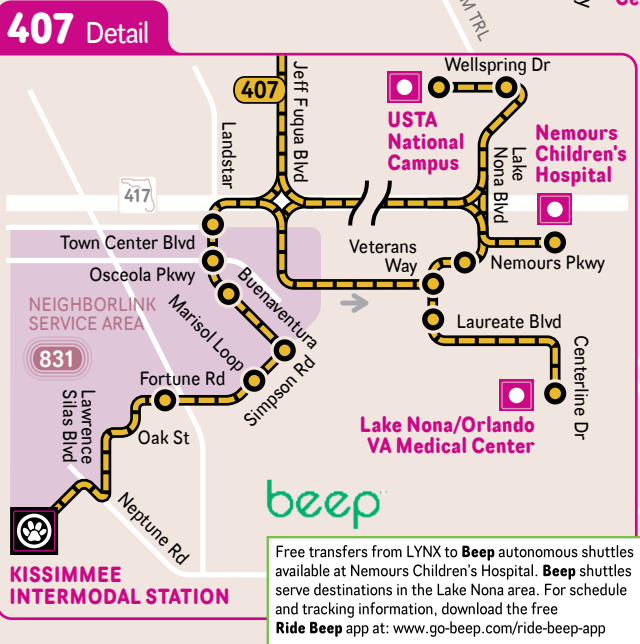

ORLANDO INT'L AIRPORT

Schematic Map
Not to Scale

LEGEND

- **Regular Links**
  - Service every 30 minutes or better during day times
  - Service every 60 minutes or less frequently
  - Select Service
- **Connecting Links**
- **FastLinks**
  - Stops only as shown
- **SunRail line and station**

SEE ROUTE SCHEDULES FOR DETAILED INFO

- LYNX SuperStop
- Hospital
- Point of Interest

ORLANDO INTERNATIONAL AIRPORT

BOARD LYNX BUSES AT TERMINAL A ON LEVEL 1 (GROUND TRANSPORTATION) IN SPACES A38-A41

LINK 11	S. ORANGE AVENUE DOWNTOWN ORLANDO
LINK 42	INTERNATIONAL DRIVE SAND LAKE SUNRAIL / FLORIDA MALL
LINK 51	CONWAY ROAD DOWNTOWN ORLANDO
LINK 311	FLORIDA MALL / SAND LAKE SUNRAIL UNIVERSAL EPIC UNIVERSE / DISNEY SPRINGS
LINK 407	KISSIMMEE / MEDICAL CITY LAKE NONA
LINK 436S	S.R. 436 / SEMORAN BLVD. FERN PARK

Download these apps to help you pay your fare, report safety and security concerns and schedule your NeighborLink ride on demand.

- LYNX Paw Pass
- LYNX See & Say
- Rides On Demand

Download on the App Store | GET IT ON Google Play

See brochure **Florida Mall SuperStop** for Links: 7, 37, 42, 107, 108, 311, FL418, FL441

See brochure **Destination Parkway** for Links: 8, 38, 42, 58, 311, NL841

See brochure **Fern Park SuperStop** for Links: 102, 103, 436N, NL852

See brochure **Colonial Plaza SuperStop** for Links: 6, 13, 104

See brochure **Dixie Belle Dr & Gatlin Ave** for Links: 3, 6

to Kissimmee, Lake Nona, and VA Hospital See **407 detail** inset.