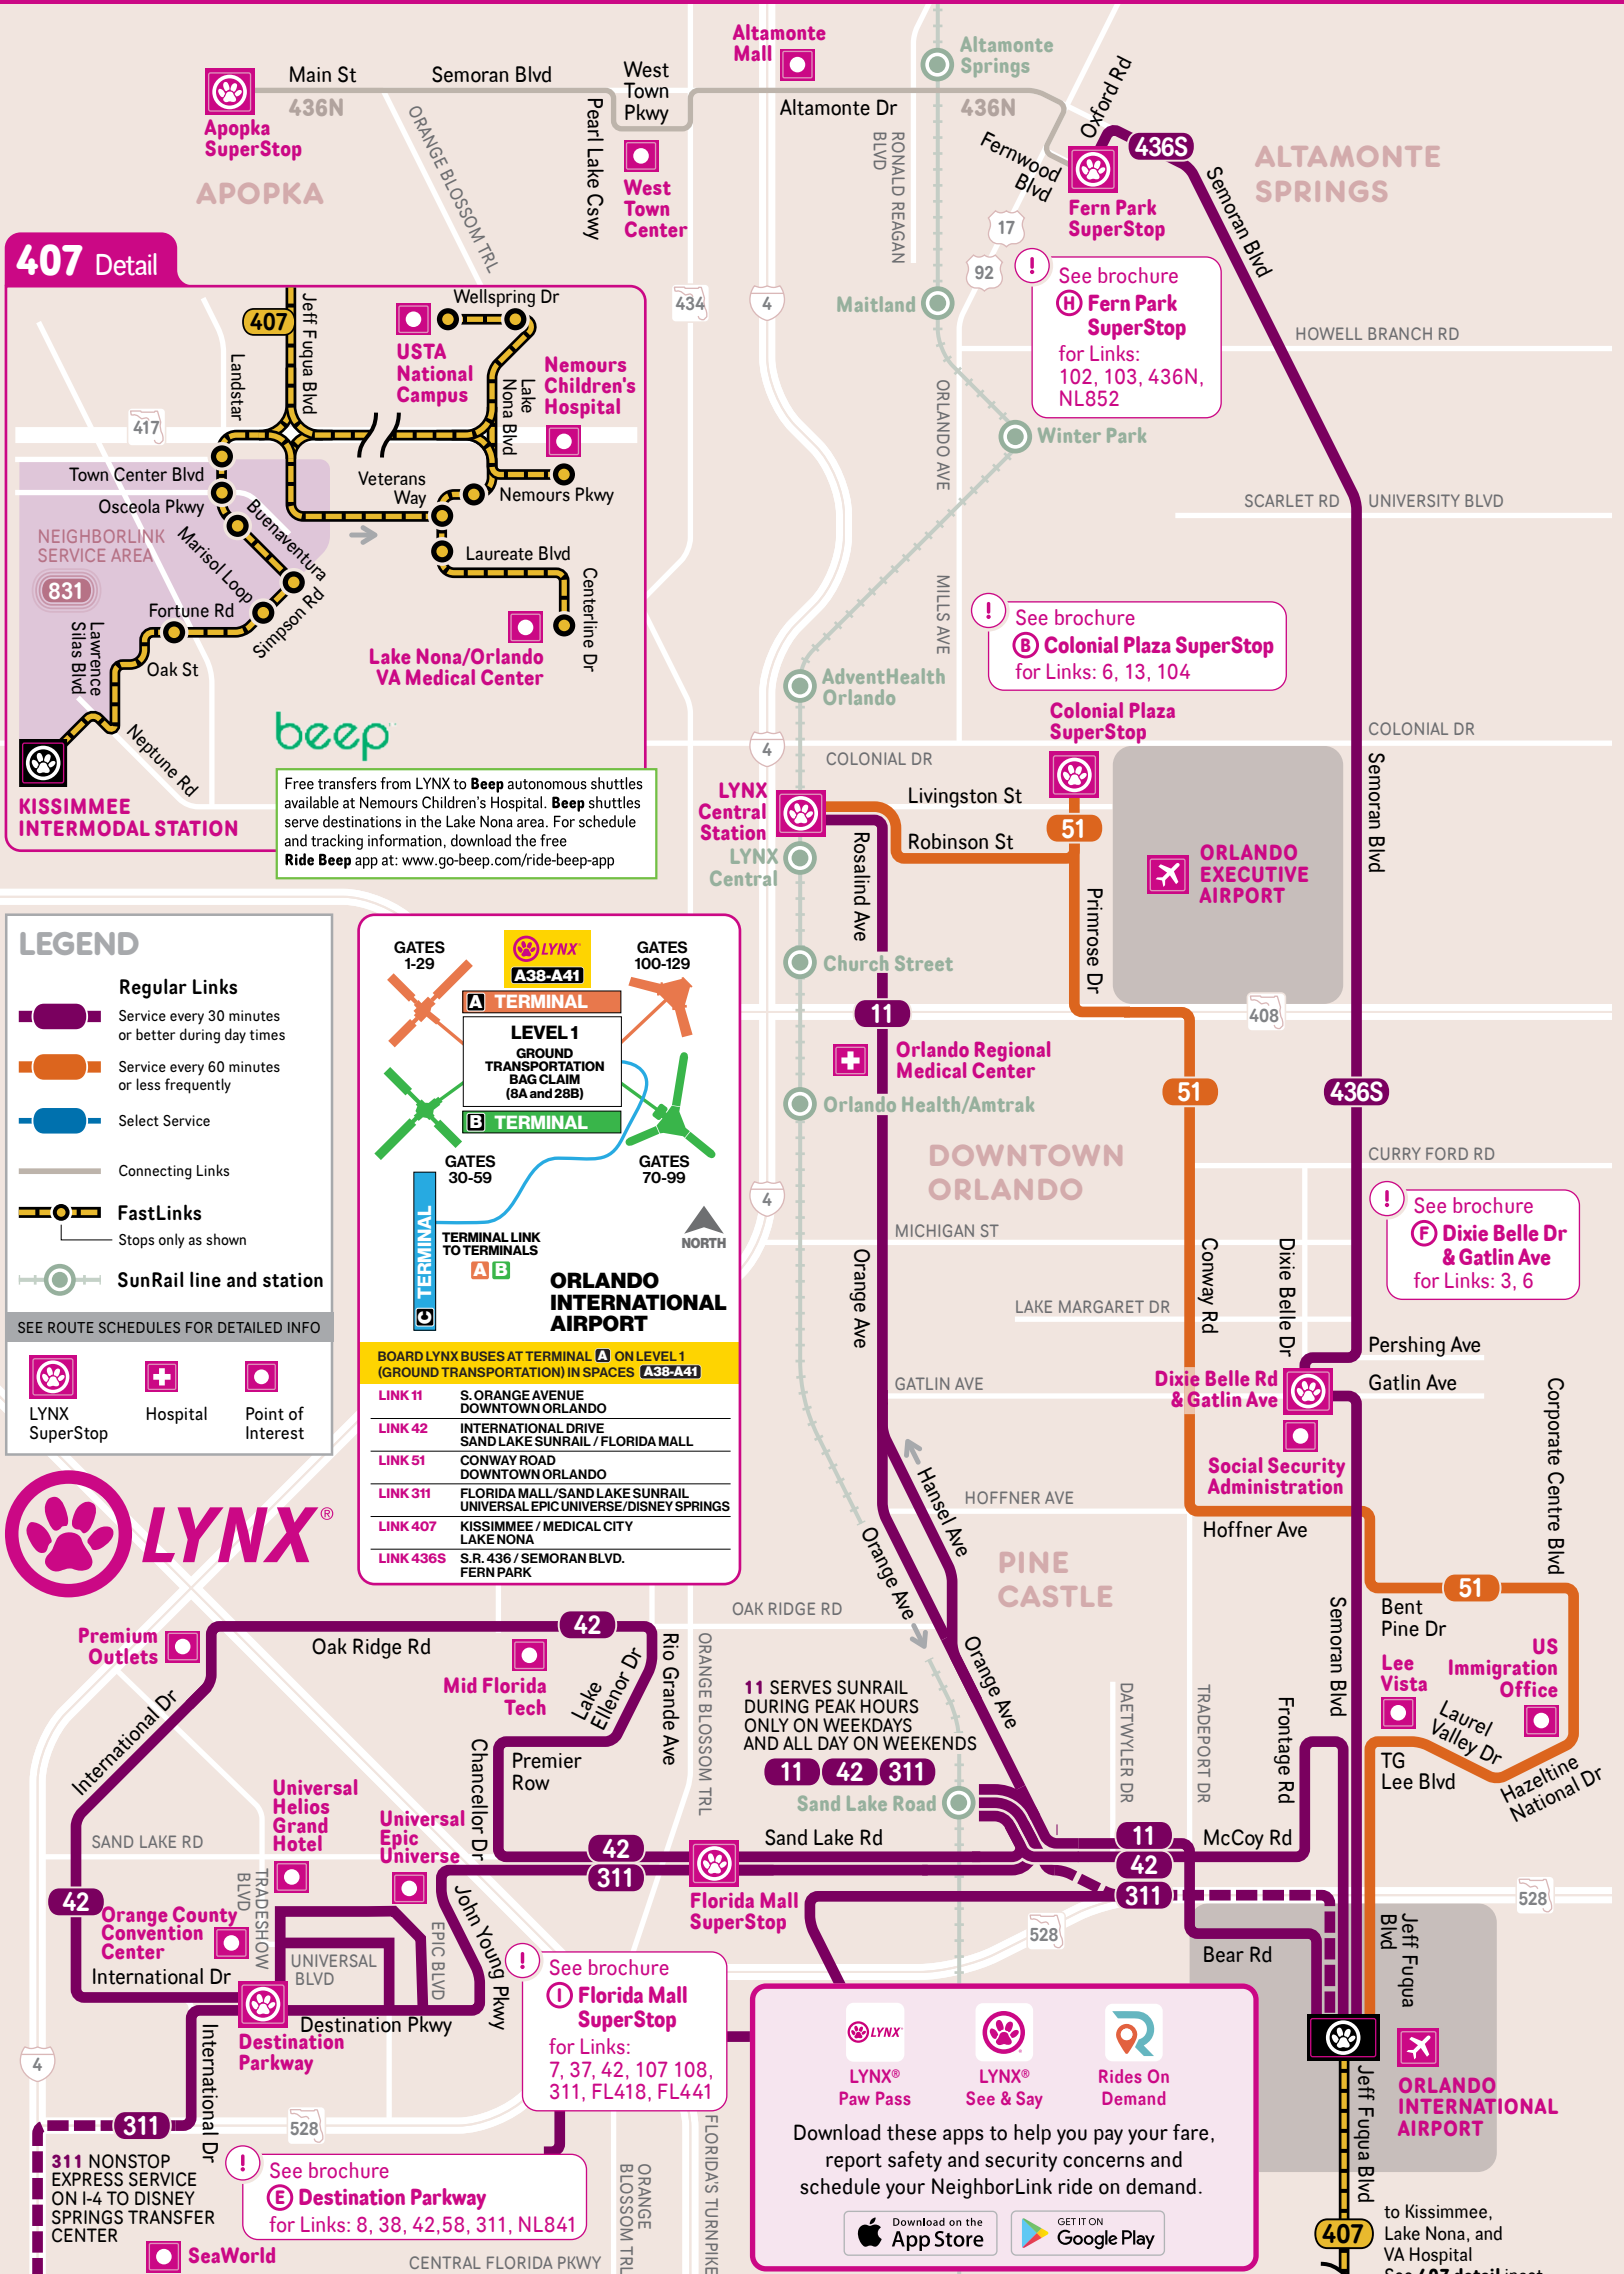

ORLANDO INT'L AIRPORT

Schematic Map
Not to Scale

LEGEND

- **Regular Links**
  - Service every 30 minutes or better during day times
  - Service every 60 minutes or less frequently
  - Select Service
- **Connecting Links**
- **FastLinks**
  - Stops only as shown
- **SunRail line and station**

SEE ROUTE SCHEDULES FOR DETAILED INFO

- LYNX SuperStop
- Hospital
- Point of Interest

ORLANDO INTERNATIONAL AIRPORT

BOARD LYNX BUSES AT TERMINAL A ON LEVEL 1 (GROUND TRANSPORTATION) IN SPACES A38-A41

LINK 11	S. ORANGE AVENUE DOWNTOWN ORLANDO
LINK 42	INTERNATIONAL DRIVE SAND LAKE SUNRAIL / FLORIDA MALL
LINK 51	CONWAY ROAD DOWNTOWN ORLANDO
LINK 311	FLORIDA MALL / SAND LAKE SUNRAIL UNIVERSAL EPIC UNIVERSE / DISNEY SPRINGS
LINK 407	KISSIMMEE / MEDICAL CITY LAKE NONA
LINK 436S	S.R. 436 / SEMORAN BLVD. FERN PARK

Download these apps to help you pay your fare, report safety and security concerns and schedule your NeighborLink ride on demand.

- LYNX Paw Pass
- LYNX See & Say
- Rides On Demand

Download on the App Store | GET IT ON Google Play

See brochure **Florida Mall SuperStop** for Links: 7, 37, 42, 107, 108, 311, FL418, FL441

See brochure **Destination Parkway** for Links: 8, 38, 42, 58, 311, NL841

See brochure **Fern Park SuperStop** for Links: 102, 103, 436N, NL852

See brochure **Colonial Plaza SuperStop** for Links: 6, 13, 104

See brochure **Dixie Belle Dr & Gatlin Ave** for Links: 3, 6

to Kissimmee, Lake Nona, and VA Hospital See **407 detail** inset.