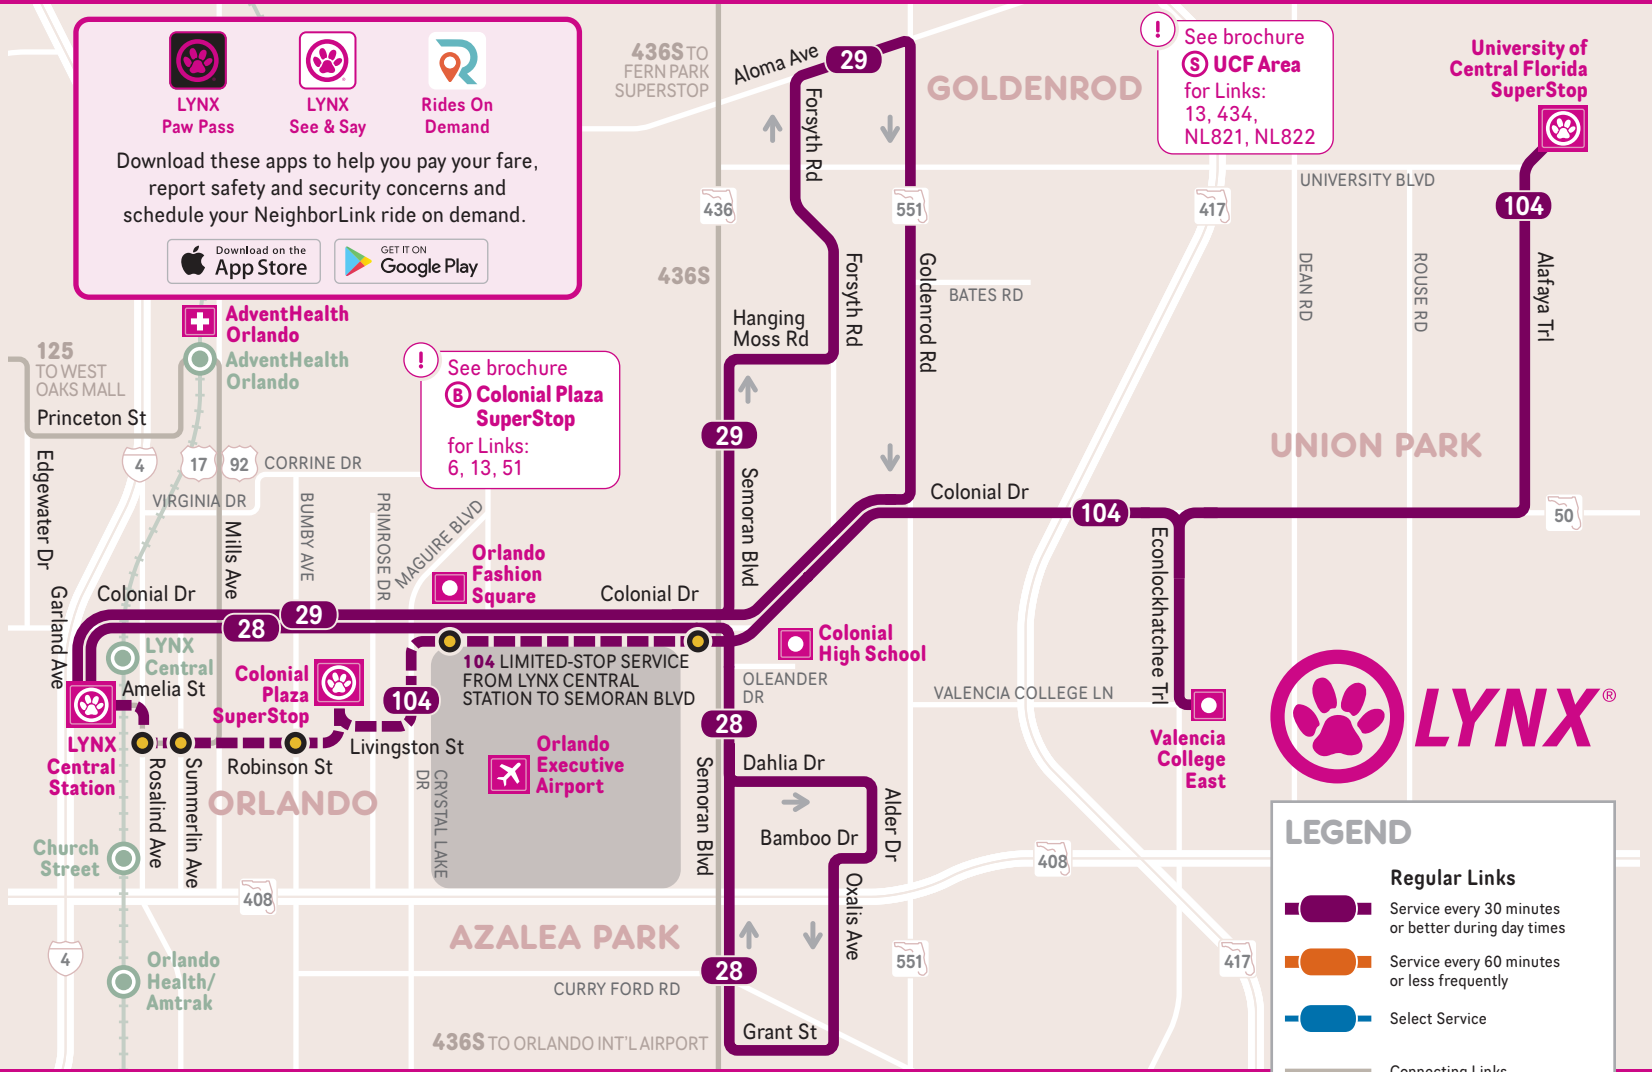

EAST COLONIAL DRIVE

Schematic Map
Not to Scale