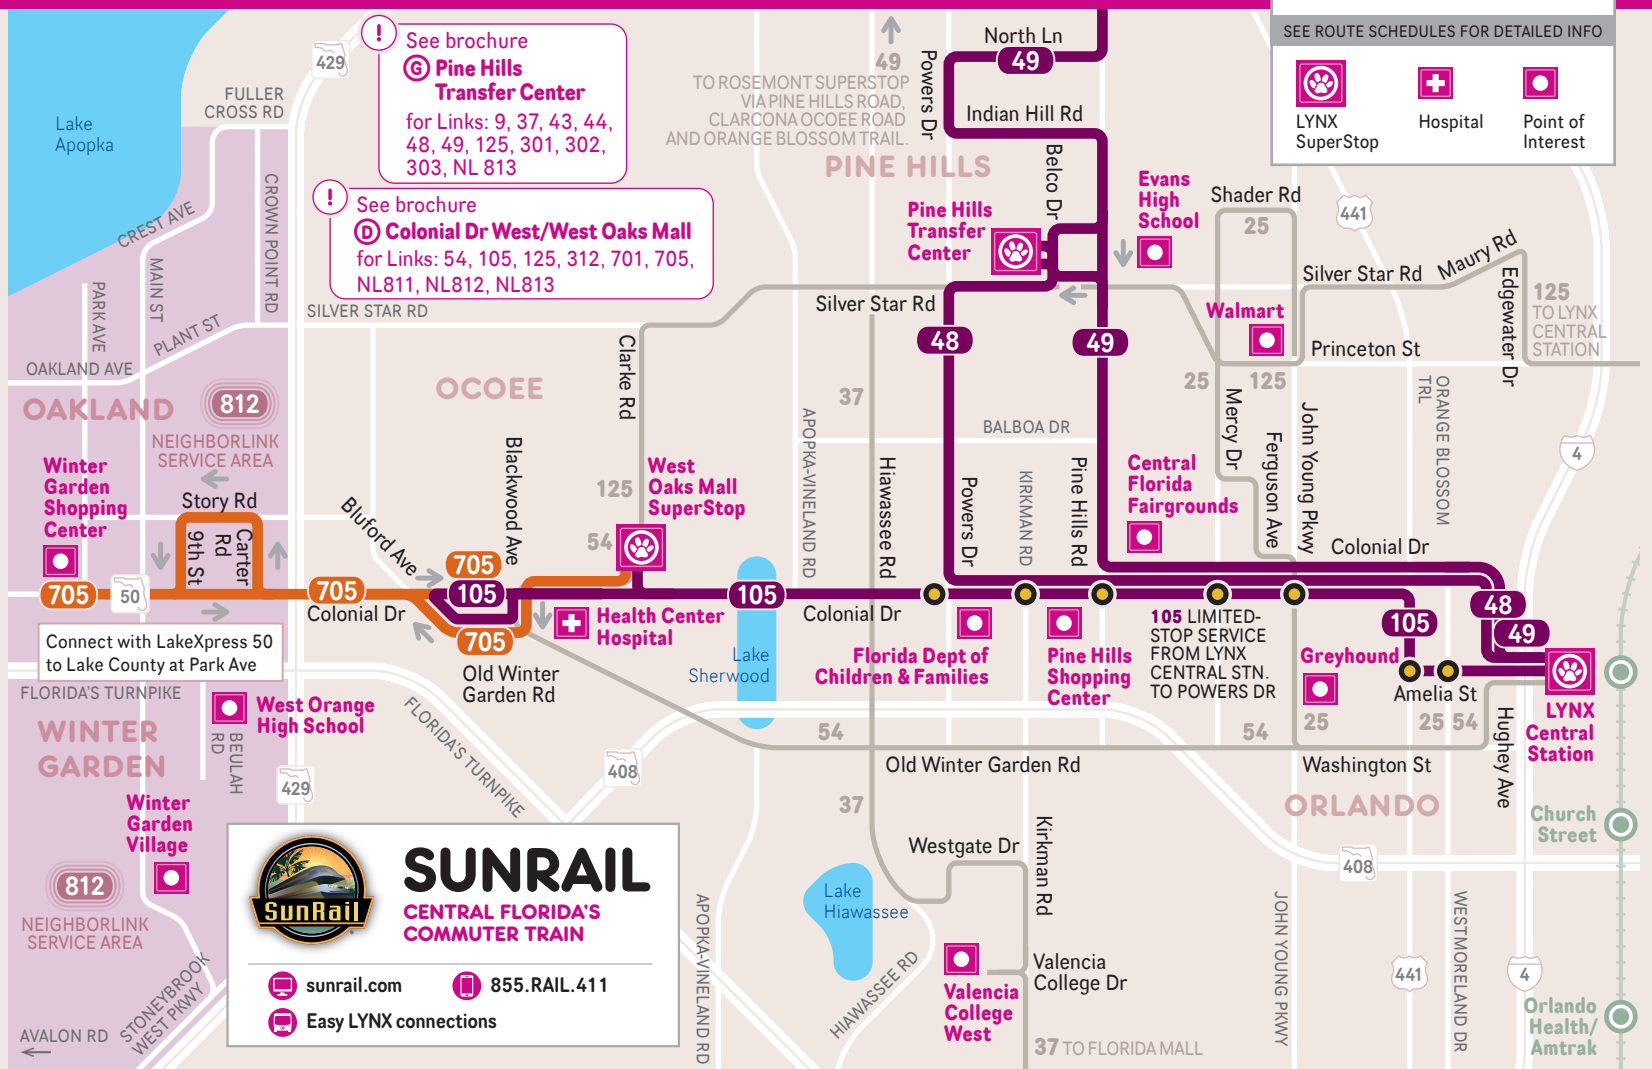

WEST COLONIAL DRIVE

SUNRAIL
CENTRAL FLORIDA'S COMMUTER TRAIN

sunrail.com 855.RAIL.411

Easy LYNX connections