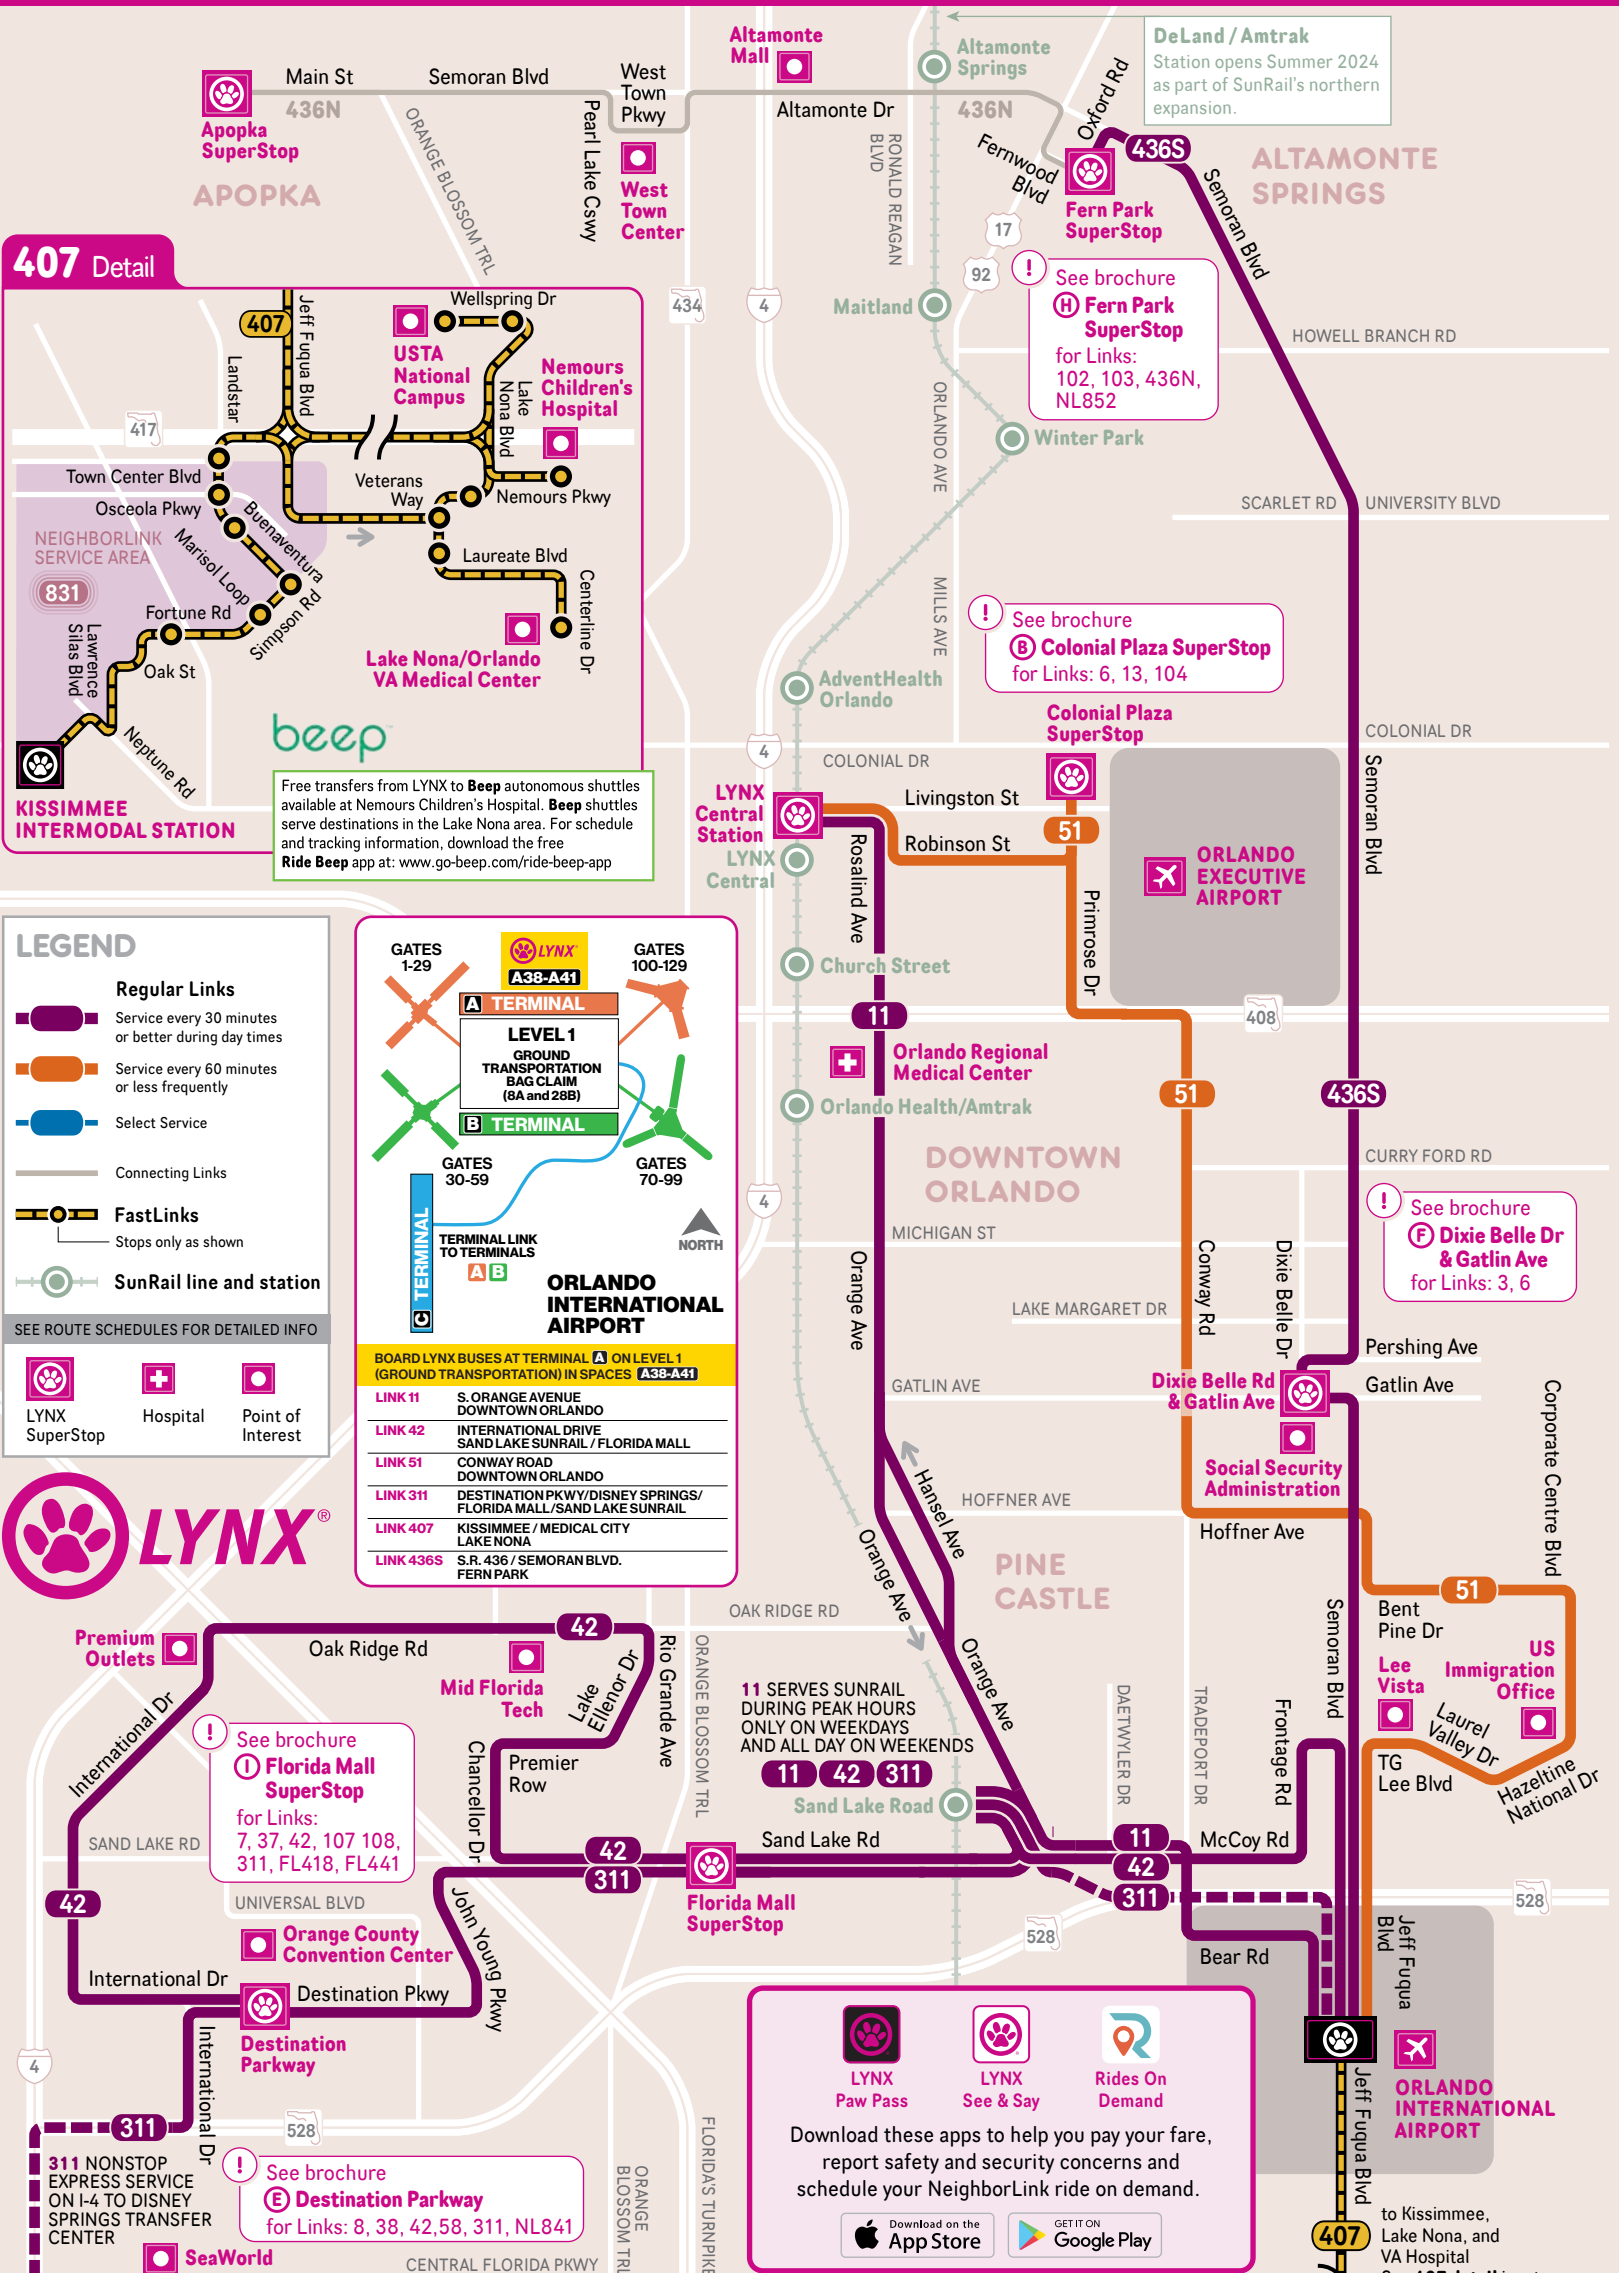

ORLANDO INT'L AIRPORT

Schematic Map
Not to Scale