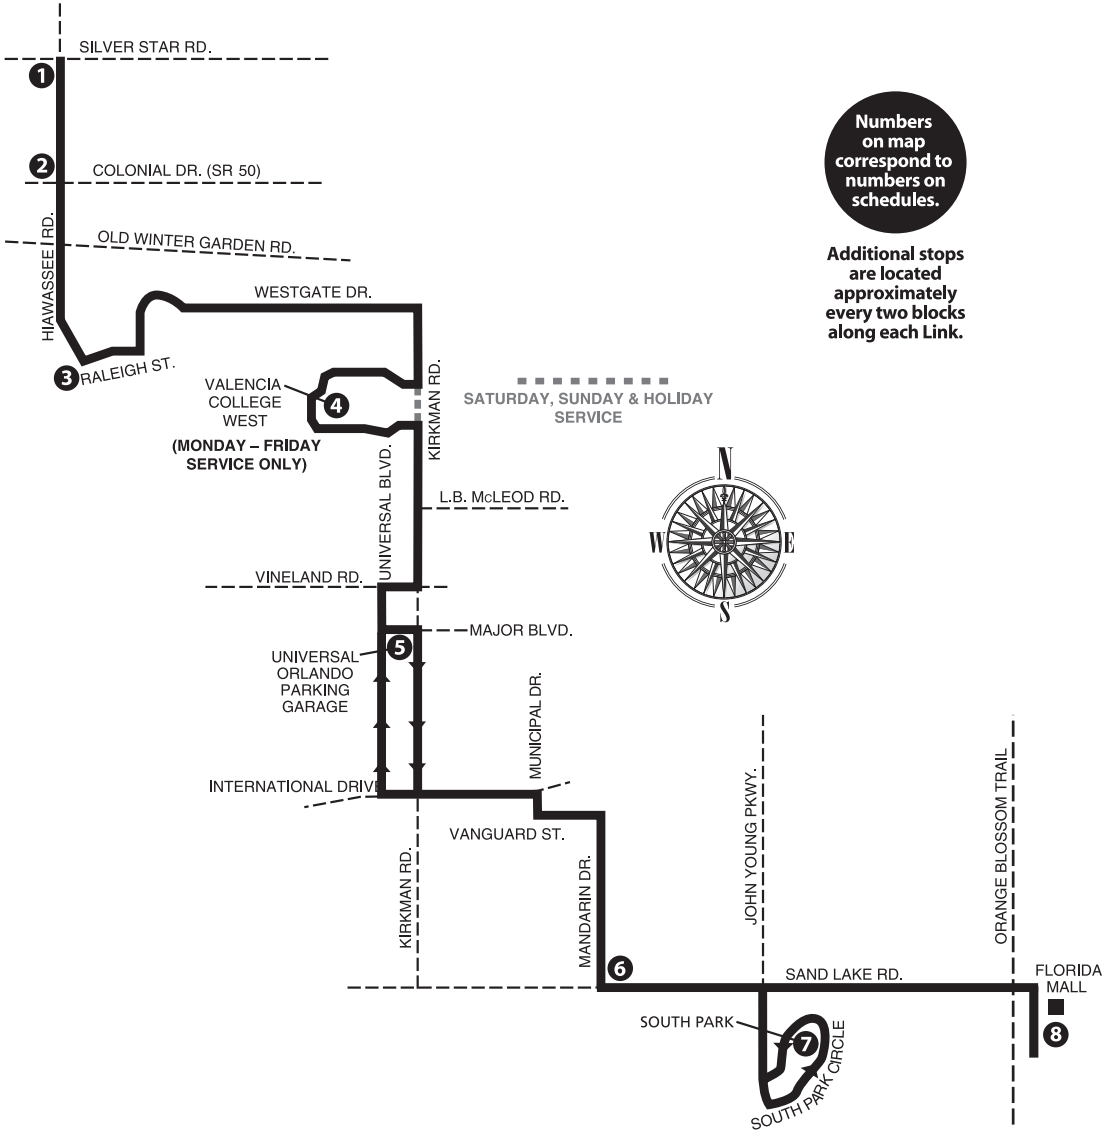

Numbers on map correspond to numbers on schedules.

Additional stops are located approximately every two blocks along each Link.

Link 37

Monday - Friday

SILVER STAR RD. & HIAWASSEE RD. TO FLORIDA MALL

1	2	3	4	5	6	7	8
SILVER STAR RD. & HIAWASSEE RD.	HIAWASSEE RD. & COLONIAL DR.	HIAWASSEE RD. & RALEIGH ST.	VALENCIA COLLEGE WEST	UNIVERSAL ORLANDO PARKING GARAGE	MANDARIN DR. & SAND LAKE RD.	SOUTH PARK	FLORIDA MALL
4:45	4:55	5:02	5:12	5:30	5:42	5:55	6:10
5:15	5:25	5:32	5:42	6:00	6:12	6:25	6:40
5:45	5:55	6:02	6:12	6:30	6:42	6:55	7:10
6:15	6:25	6:32	6:42	7:02	7:16	7:29	7:45
6:45	6:55	7:02	7:12	7:32	7:46	7:59	8:15
7:15	7:25	7:32	7:42	8:02	8:16	8:29	8:45
7:45	7:55	8:02	8:12	8:32	8:46	8:59	9:15
8:15	8:25	8:32	8:42	9:02	9:16	9:29	9:45
8:45	8:55	9:02	9:12	9:32	9:46	9:59	10:15
9:15	9:25	9:32	9:42	10:02	10:16	10:29	10:45
9:45	9:55	10:02	10:12	10:32	10:46	10:59	11:15
10:15	10:25	10:32	10:42	11:02	11:16	11:29	11:45
10:45	10:55	11:02	11:12	11:32	11:46	11:59	12:15
11:15	11:25	11:32	11:42	12:02	12:16	12:29	12:45
11:45	11:55	12:02	12:12	12:32	12:46	12:59	1:15
12:15	12:25	12:32	12:42	1:02	1:16	1:29	1:45
12:45	12:55	1:02	1:12	1:32	1:46	1:59	2:15
1:15	1:25	1:32	1:42	2:02	2:16	2:29	2:45
1:45	1:55	2:02	2:12	2:32	2:46	2:59	3:15
2:15	2:25	2:32	2:42	3:02	3:16	3:29	3:45
2:45	2:55	3:02	3:12	3:32	3:46	3:59	4:15
3:15	3:25	3:32	3:42	4:02	4:16	4:29	4:45
3:45	3:55	4:02	4:12	4:32	4:46	4:59	5:15
4:15	4:25	4:32	4:42	5:02	5:16	5:29	5:45
4:45	4:55	5:02	5:12	5:32	5:46	5:59	6:15
5:15	5:25	5:32	5:42	6:02	6:16	6:29	6:45
5:45	5:55	6:02	6:12	6:32	6:46	6:59	7:15
6:15	6:25	6:32	6:42	7:02	7:16	7:29	7:45
6:45	6:55	7:02	7:12	7:30	7:44	7:57	8:13
7:15	7:25	7:32	7:42	8:00	8:14	8:27	8:43
7:45	7:55	8:02	8:12	8:30	8:44	8:57	9:13
8:15	8:25	8:32	8:42	9:00	9:14	9:27	9:43
8:45	8:55	9:02	9:12	9:30	9:44	9:57	10:13
9:15	9:25	9:32	9:42	10:00	10:14	10:27	10:43
9:45	9:55	10:02	10:12	10:30	10:44	10:57	11:13