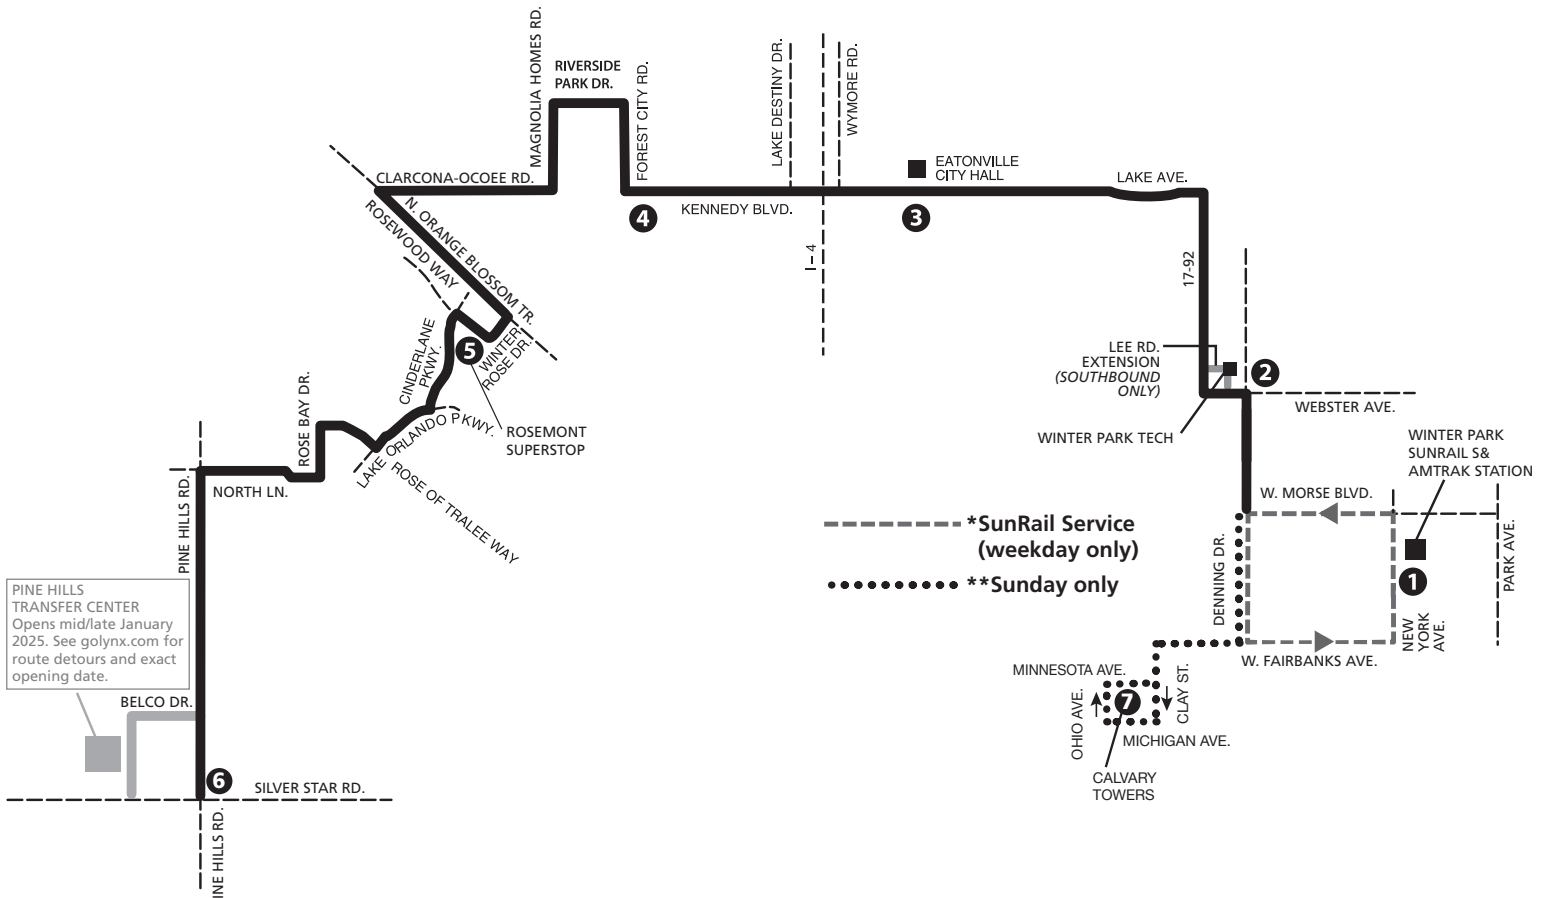

## DECEMBER 8 SERVICE CHANGE DETOUR ROUTING

**Link 9**  
**Winter Park/Rosemont**  
**Pine Hills**

Monday–Sunday & Holiday service.

**SERVING:**

Winter Park Tech  
Eatonville

Rosemont SuperStop  
Rolling Hills  
Calvary Towers

Winter Park SunRail Station  
Winter Park Amtrak

Map Stops

- 1 2 3 4 5 6 7

Numbers on map correspond to numbers on schedules. Additional stops are located approximately every two blocks along each link.

### SERVICE DETOUR ROUTING

**LINK 9**

Winter Park/Rosemont/Pine Hills (Orange County) – Extending route from North Lane via Pine Hills Road to Silver Star Rd. Discontinuing service on Pine Hills Road north of North Lane, Clarcona Ocoee Road, and Long Road. Discontinuing weekday 11 p.m. trip from Rosemont SuperStop to Winter Park. Change Sunday service to operate every 60 minutes. Daily schedule adjustments.

## DECEMBER 8 SERVICE CHANGE DETOUR ROUTING