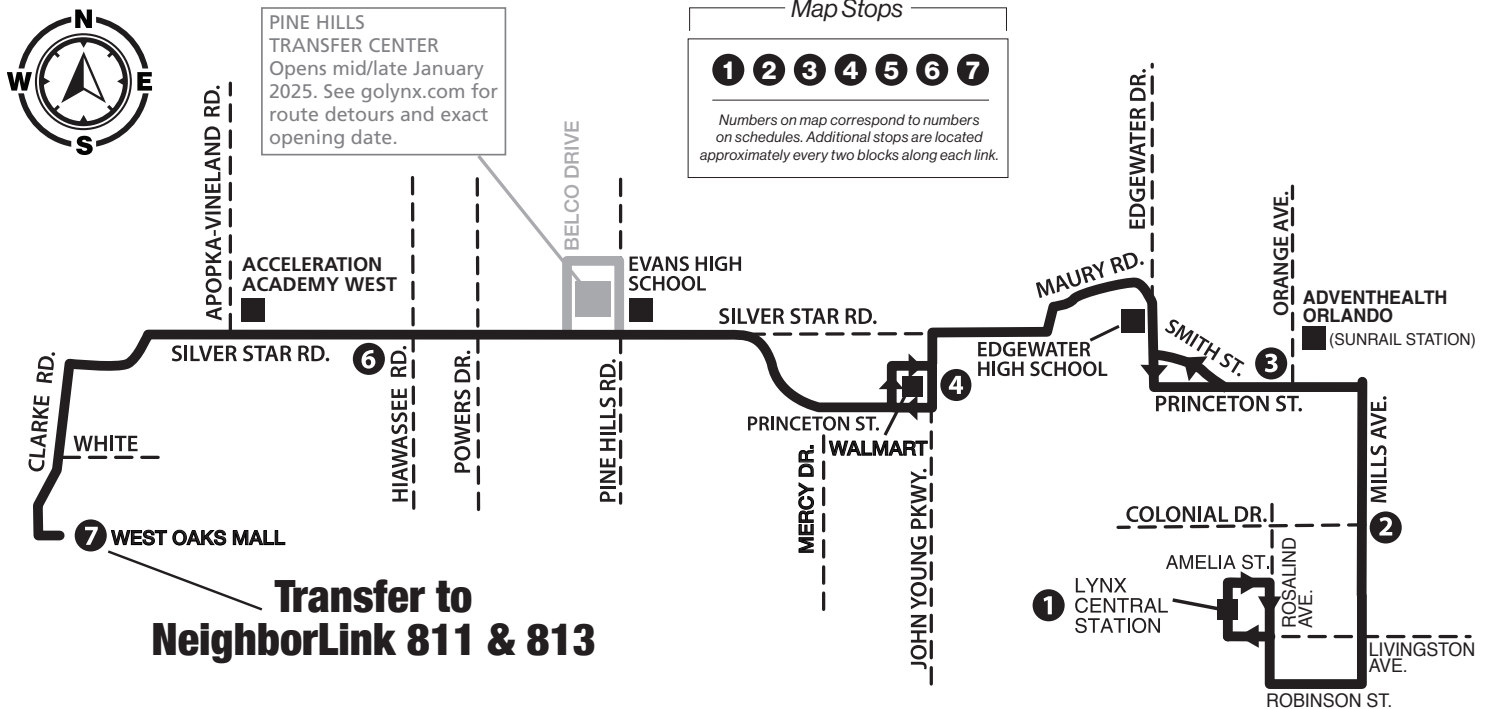

## Link 125 Silver Star Road

Monday–Sunday & Holiday service

### SERVING:

LYNX Central Station  
Lake Eola  
AdventHealth Orlando

Evans High School  
West Oaks Mall  
NeighborLink 811

NeighborLink 813  
Walmart

#### LYNX CENTRAL STATION TO WEST OAKS MALL

1	2	3	4	6	7
4:55	5:02	5:07	5:17	5:34	5:43
5:50	5:57	6:02	6:12	6:29	6:38
6:50	6:58	7:04	7:17	7:37	7:48
7:50	7:58	8:04	8:17	8:37	8:48
8:50	8:58	9:04	9:17	9:37	9:48
9:50	9:58	10:04	10:17	10:37	10:48
10:50	10:58	11:04	11:17	11:37	11:48
11:50	11:58	<b>12:04</b>	<b>12:17</b>	<b>12:37</b>	<b>12:48</b>
12:50	<b>12:58</b>	1:04	1:17	1:37	1:48
1:50	1:58	2:05	2:17	2:38	2:49
2:50	2:58	3:05	3:17	3:38	3:49
3:50	3:58	4:05	4:17	4:38	4:49
4:50	4:58	5:05	5:17	5:38	5:49
5:50	5:58	6:05	6:17	6:38	6:49
6:50	6:58	7:05	7:17	7:38	7:49
7:50	7:57	8:04	8:15	8:32	8:43
8:45	8:52	8:59	9:10	9:27	9:38
9:50	9:57	10:04	10:15	10:32	10:43

## SERVICE DETOUR ROUTING

**LINK 125**  
Silver Star Road (Orange County)  
Changing weekday frequency to operate every 20 minutes 5 a.m.- 6 p.m.