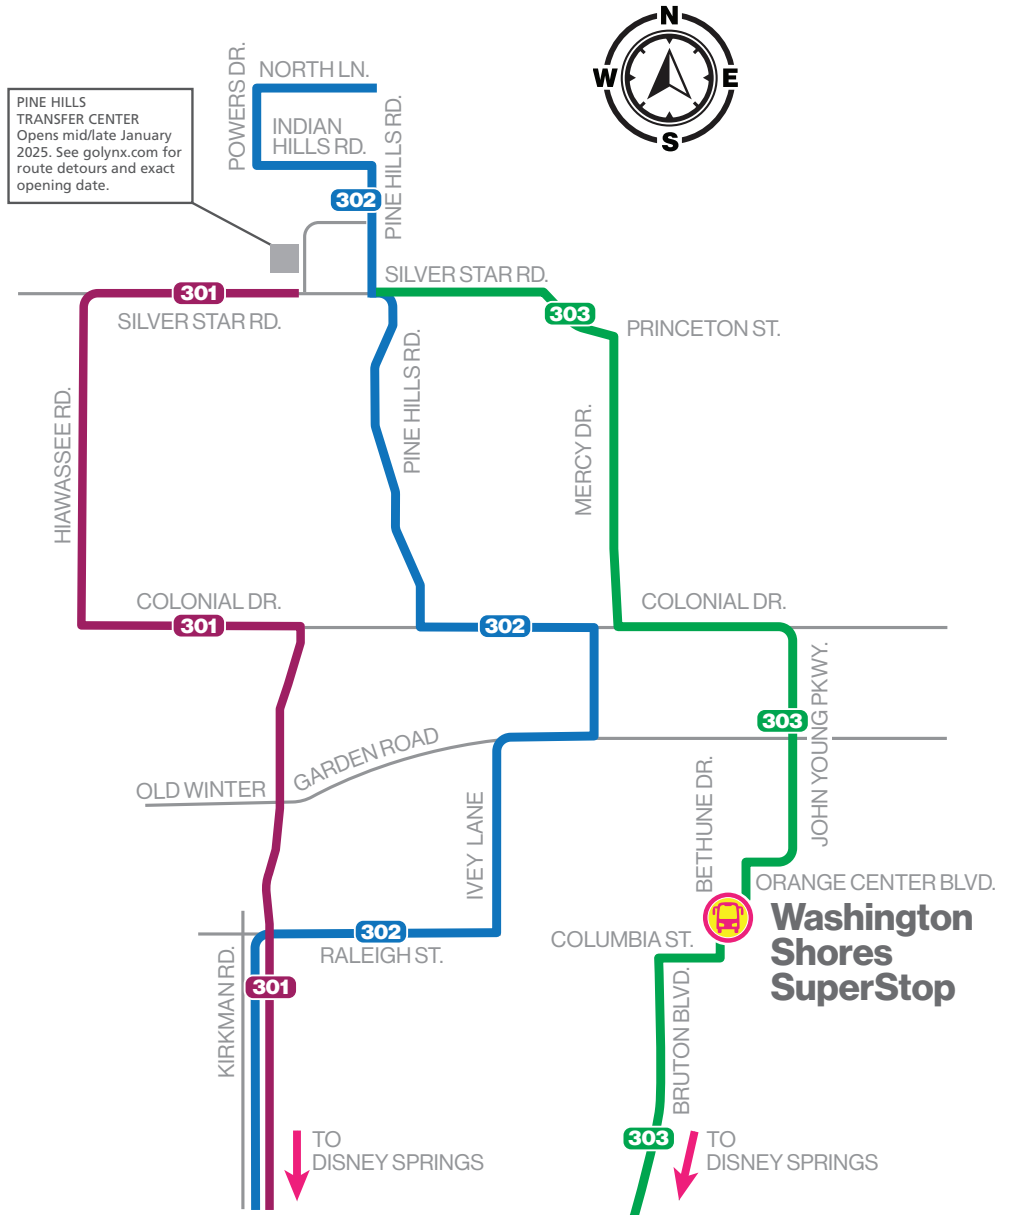

### LINK 301

Disney Direct/Pine Hills (Orange County)  
Will operate via Silver Star Road, Hiawasse Road and West Colonial Drive then operate along current route south of West Colonial Drive. Daily schedule adjustments.

## DETOUR ROUTE

### LINK 302

Disney Direct/Rosemont (Orange County)  
– Discontinuing service between Rosemont SuperStop and North Lane/Pine Hills Road. Will operate on North Lane, Powers Drive, Indian Hill Road, Pine Hills Road. Route will travel along Pine Hills Road, Colonial Drive and Mercy Drive to the current routing. Daily schedule adjustments. Discontinuing 2:15 p.m. daily trip from Rosemont SuperStop to Disney Springs.

### LINK 303

Disney Direct/Washington Shores (Orange County) – Extending route to Pine Hills Rd. and Silver Star Rd. via John Young, West Colonial Drive, Mercy Drive, Silver Star Road and Belco Drive. Daily schedule adjustments.