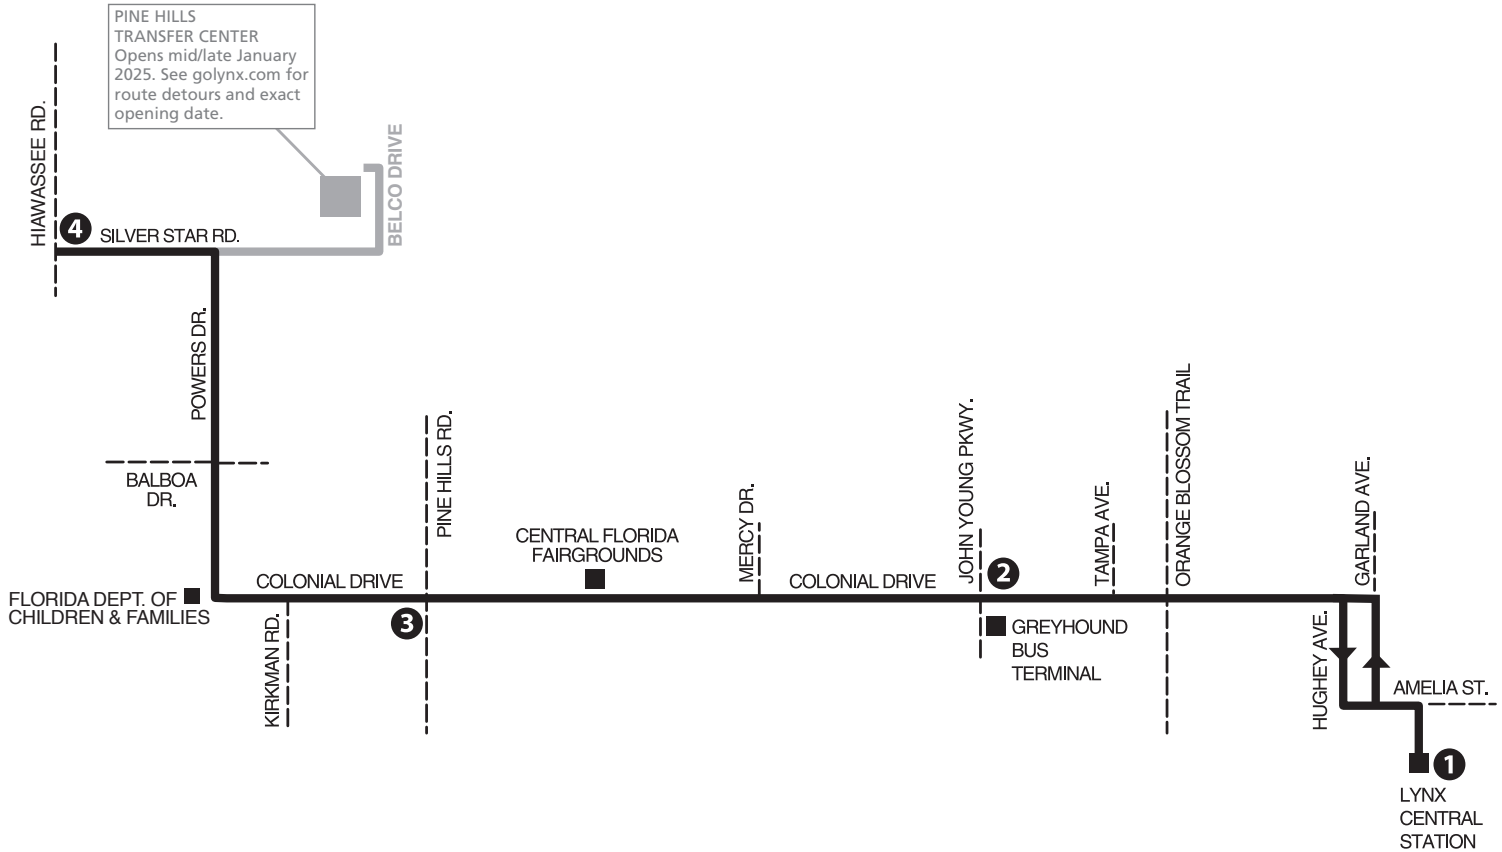

LINK 48

**DECEMBER 8
SERVICE CHANGE
DETOUR ROUTING**

Link 48
W. Colonial Drive/ Powers Dr.
Monday–Sunday & Holiday service

SERVING:
LYNX Central Station
Central Florida Fairgrounds

Florida Dept. of Children & Families

Map Stops

- 1 2 3 4 5 6 7

Numbers on map correspond to numbers on schedules. Additional stops are located approximately every two blocks along each link.

SERVICE DETOUR ROUTING

LINK 48

W. Colonial Drive/Powers Dr. (Orange County) –
Discontinuing service on Silver Star Road west of Powers Drive. Daily schedule adjustments.

LINK 48

DECEMBER 8 SERVICE CHANGE DETOUR ROUTING

Link 48
W. Colonial Drive/ Powers Dr.
Monday–Sunday & Holiday service

SERVING:
LYNX Central Station
Central Florida Fairgrounds

Florida Dept. of Children & Families

Monday - Friday

Saturday

**LYNX CENTRAL STATION
TO HIWASSEE RD. & SILVER STAR RD.**

**HIWASSEE RD. & SILVER STAR RD.
TO LYNX CENTRAL STATION**

**LYNX CENTRAL STATION
TO HIWASSEE RD. & SILVER STAR RD.**

**HIWASSEE RD. & SILVER STAR RD.
TO LYNX CENTRAL STATION**