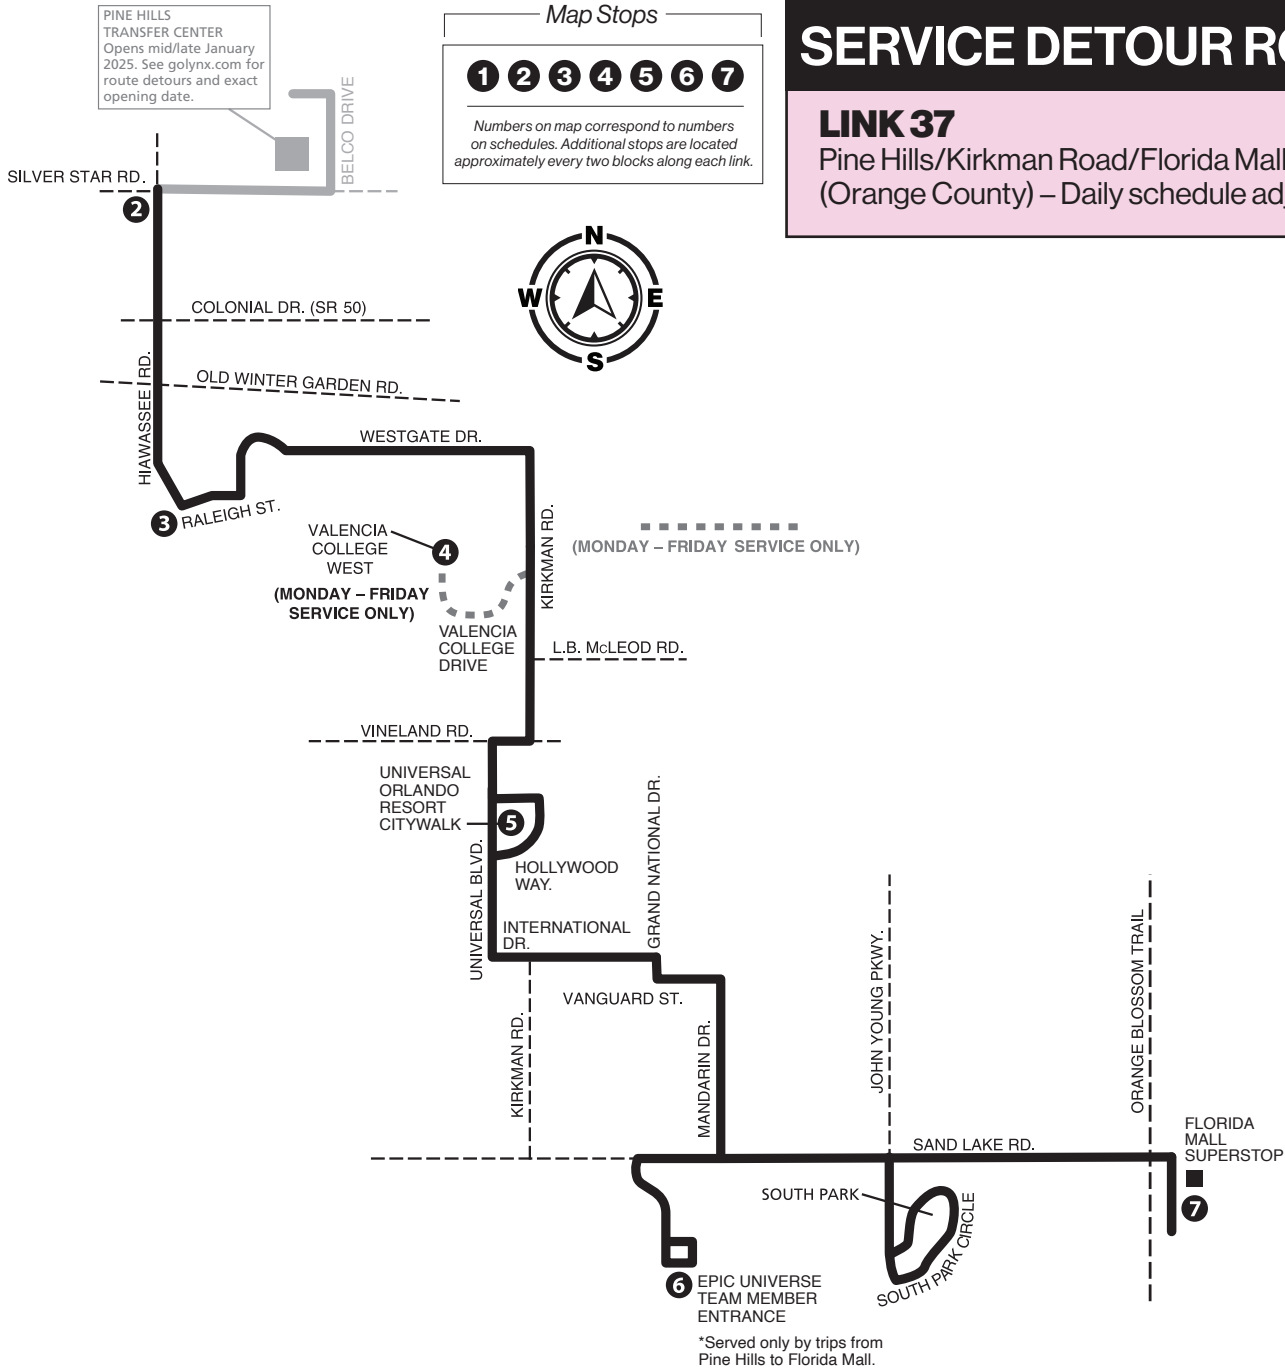

LINK 37

**DECEMBER 8
SERVICE CHANGE
DETOUR ROUTING**

Link 37
Pine Hills/Kirkman Rd.
Florida Mall
Monday–Sunday & Holiday service.

SERVING:
S. Hiwassee Road
MetroWest
Kirkman Road

Valencia College West Campus
Universal Orlando Resort
Tangelo Park
South Park (Walmart)

Florida Mall SuperStop
Epic Universe Team Member
Entrance

SERVICE DETOUR ROUTING

LINK 37
Pine Hills/Kirkman Road/Florida Mall
(Orange County) – Daily schedule adjustments.