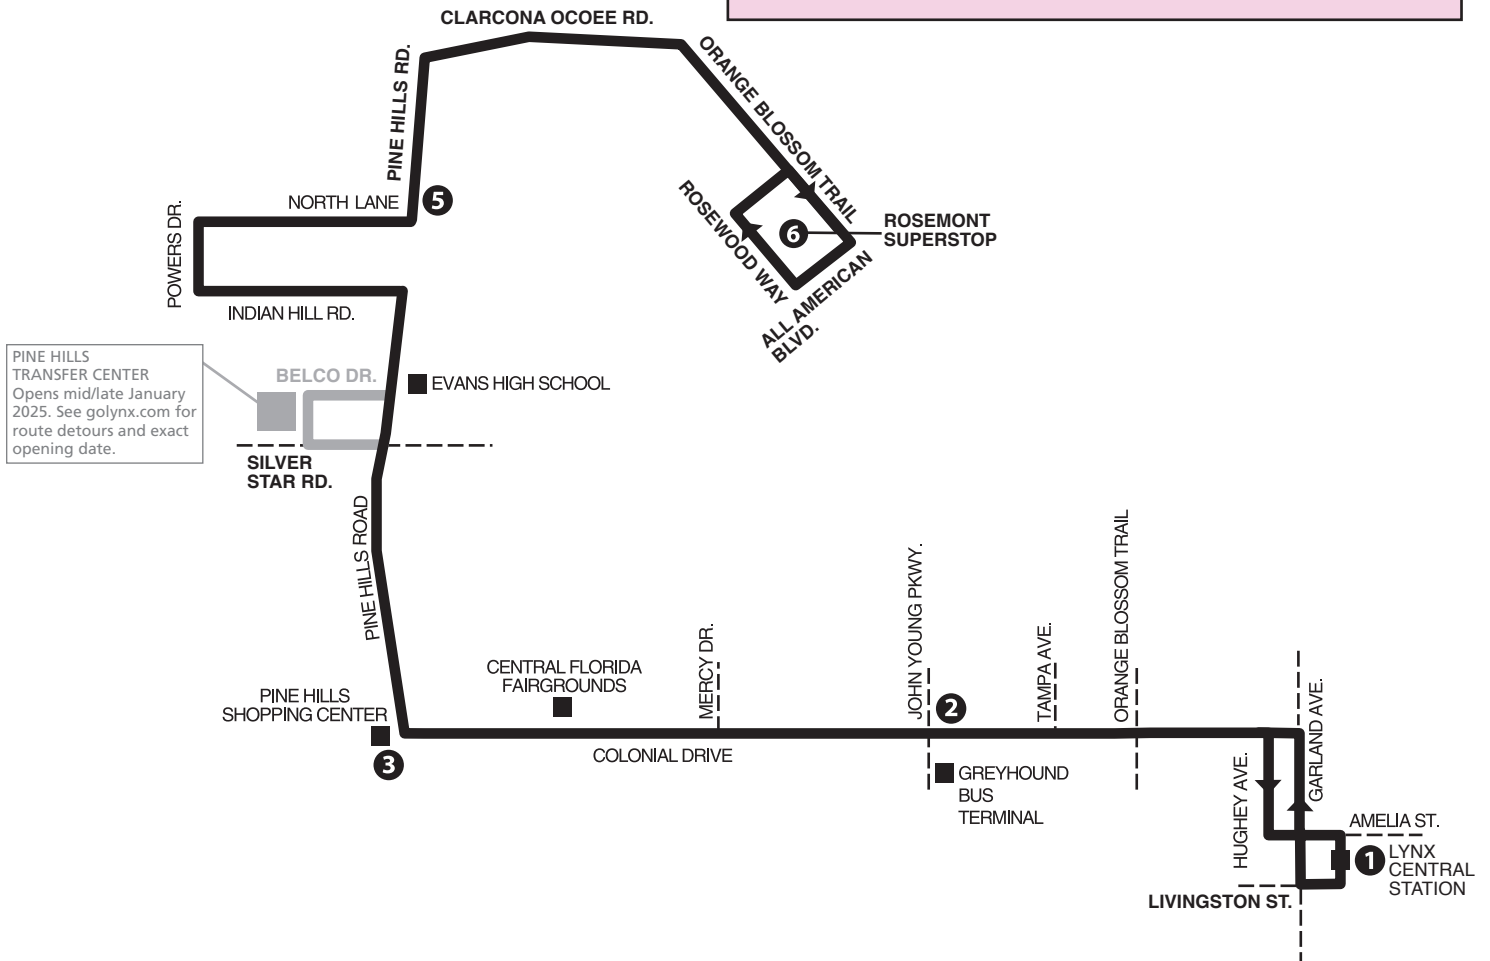

Map Stops

1 2 3 4 5 6 7

Numbers on map correspond to numbers on schedules. Additional stops are located approximately every two blocks along each link.

SERVICE DETOUR ROUTING

LINK 49

W. Colonial Drive/Pine Hills Road (Orange County) – Changing service on Indian Hill Road and North Lane to bi-directional. Extending route to Rosemont SuperStop via Pine Hills Road, Clarcona Ocoee Road and Orange Blossom Trail. Daily schedule adjustments. Adding Sunday 9:10 p.m. trip from Rosemont Superstop and 10:15 p.m. and 11:15 p.m. trips from LYNX Central Station.

LINK 49

DECEMBER 8 SERVICE CHANGE DETOUR ROUTING

Link 49
W. Colonial Drive/Pine Hills Road
Monday-Sunday & Holiday service

SERVING:

LYNX Central Station
Central Florida Fairgrounds
Evans High School

Silver Hills Center
Rosemont SuperStop