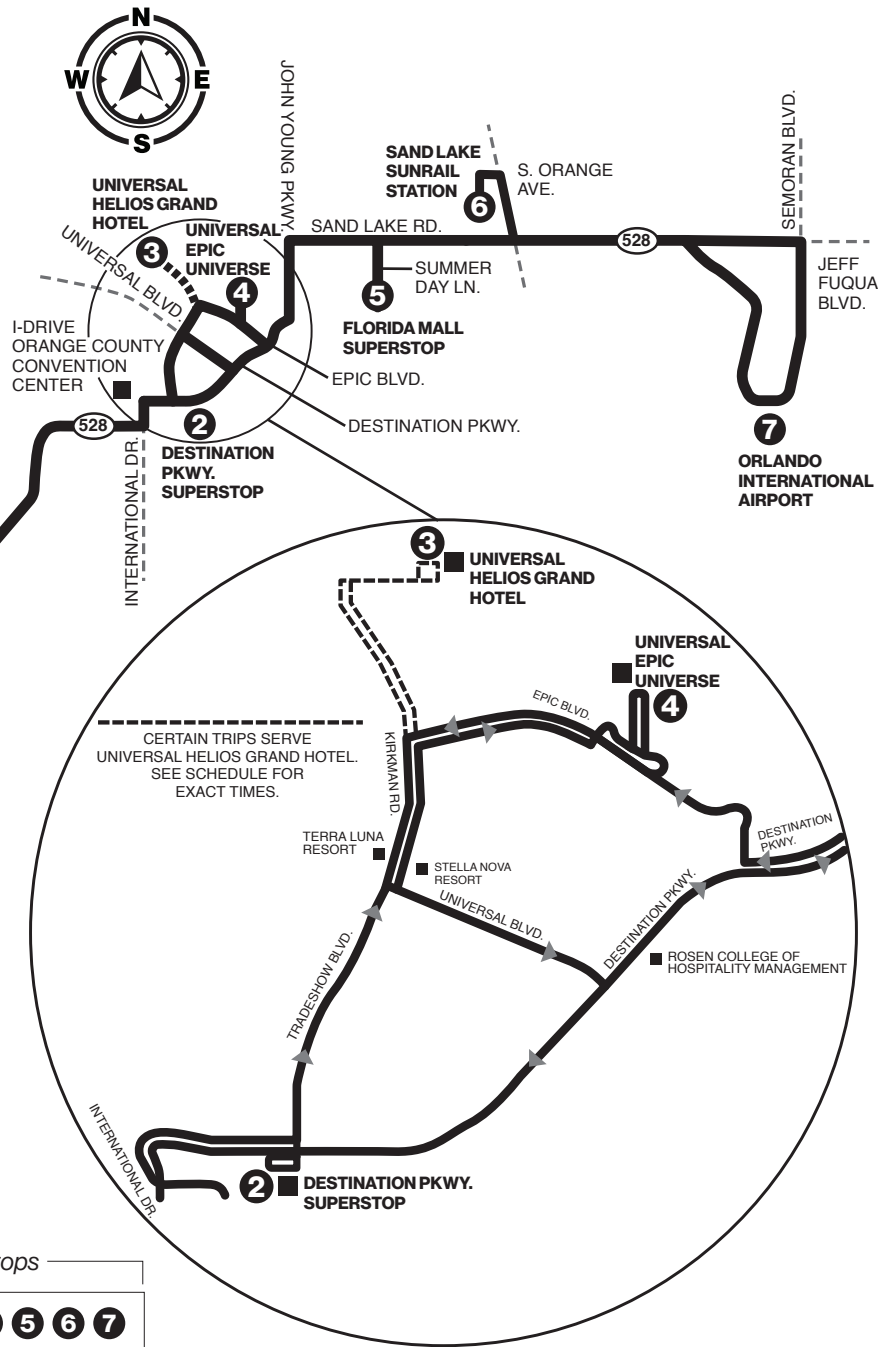

Universal Stella Nova Resort  
 Universal Terra Luna Resort  
 Helios Grand Hotel  
 Rosen College of Hospitality Management

Florida Mall Superstop  
 Sand Lake Sun Rail Station  
 Orlando International Airport  
 I-Drive @ Destination Pkwy  
 (Orange County Convention Center)

## SERVICE CHANGE

### ROUTE ONLY STOPS AT THE FOLLOWING LOCATIONS:

- Orlando International Airport
- Sand Lake SunRail Station
- Florida Mall Superstop
- John Young Parkway @ South Park Circle
- Universal Epic Universe Charter Bus Loop
- Universal Helios Grand Hotel (certain trips only)
- Kirkman Rd. @ Universal Blvd. (Stella Nova and Terra Luna Resorts)
- Destination Pkwy. and Universal Blvd. (Rosen College)
- Destination Pkwy. Superstop
- Destination Pkwy @ I-Drive (Orange County Convention Center)
- Disney Springs Transfer Center

**Map Stops**

1 2 3 4 5 6 7

*Numbers on map correspond to numbers on schedules. Additional stops are located approximately every two blocks along each link.*