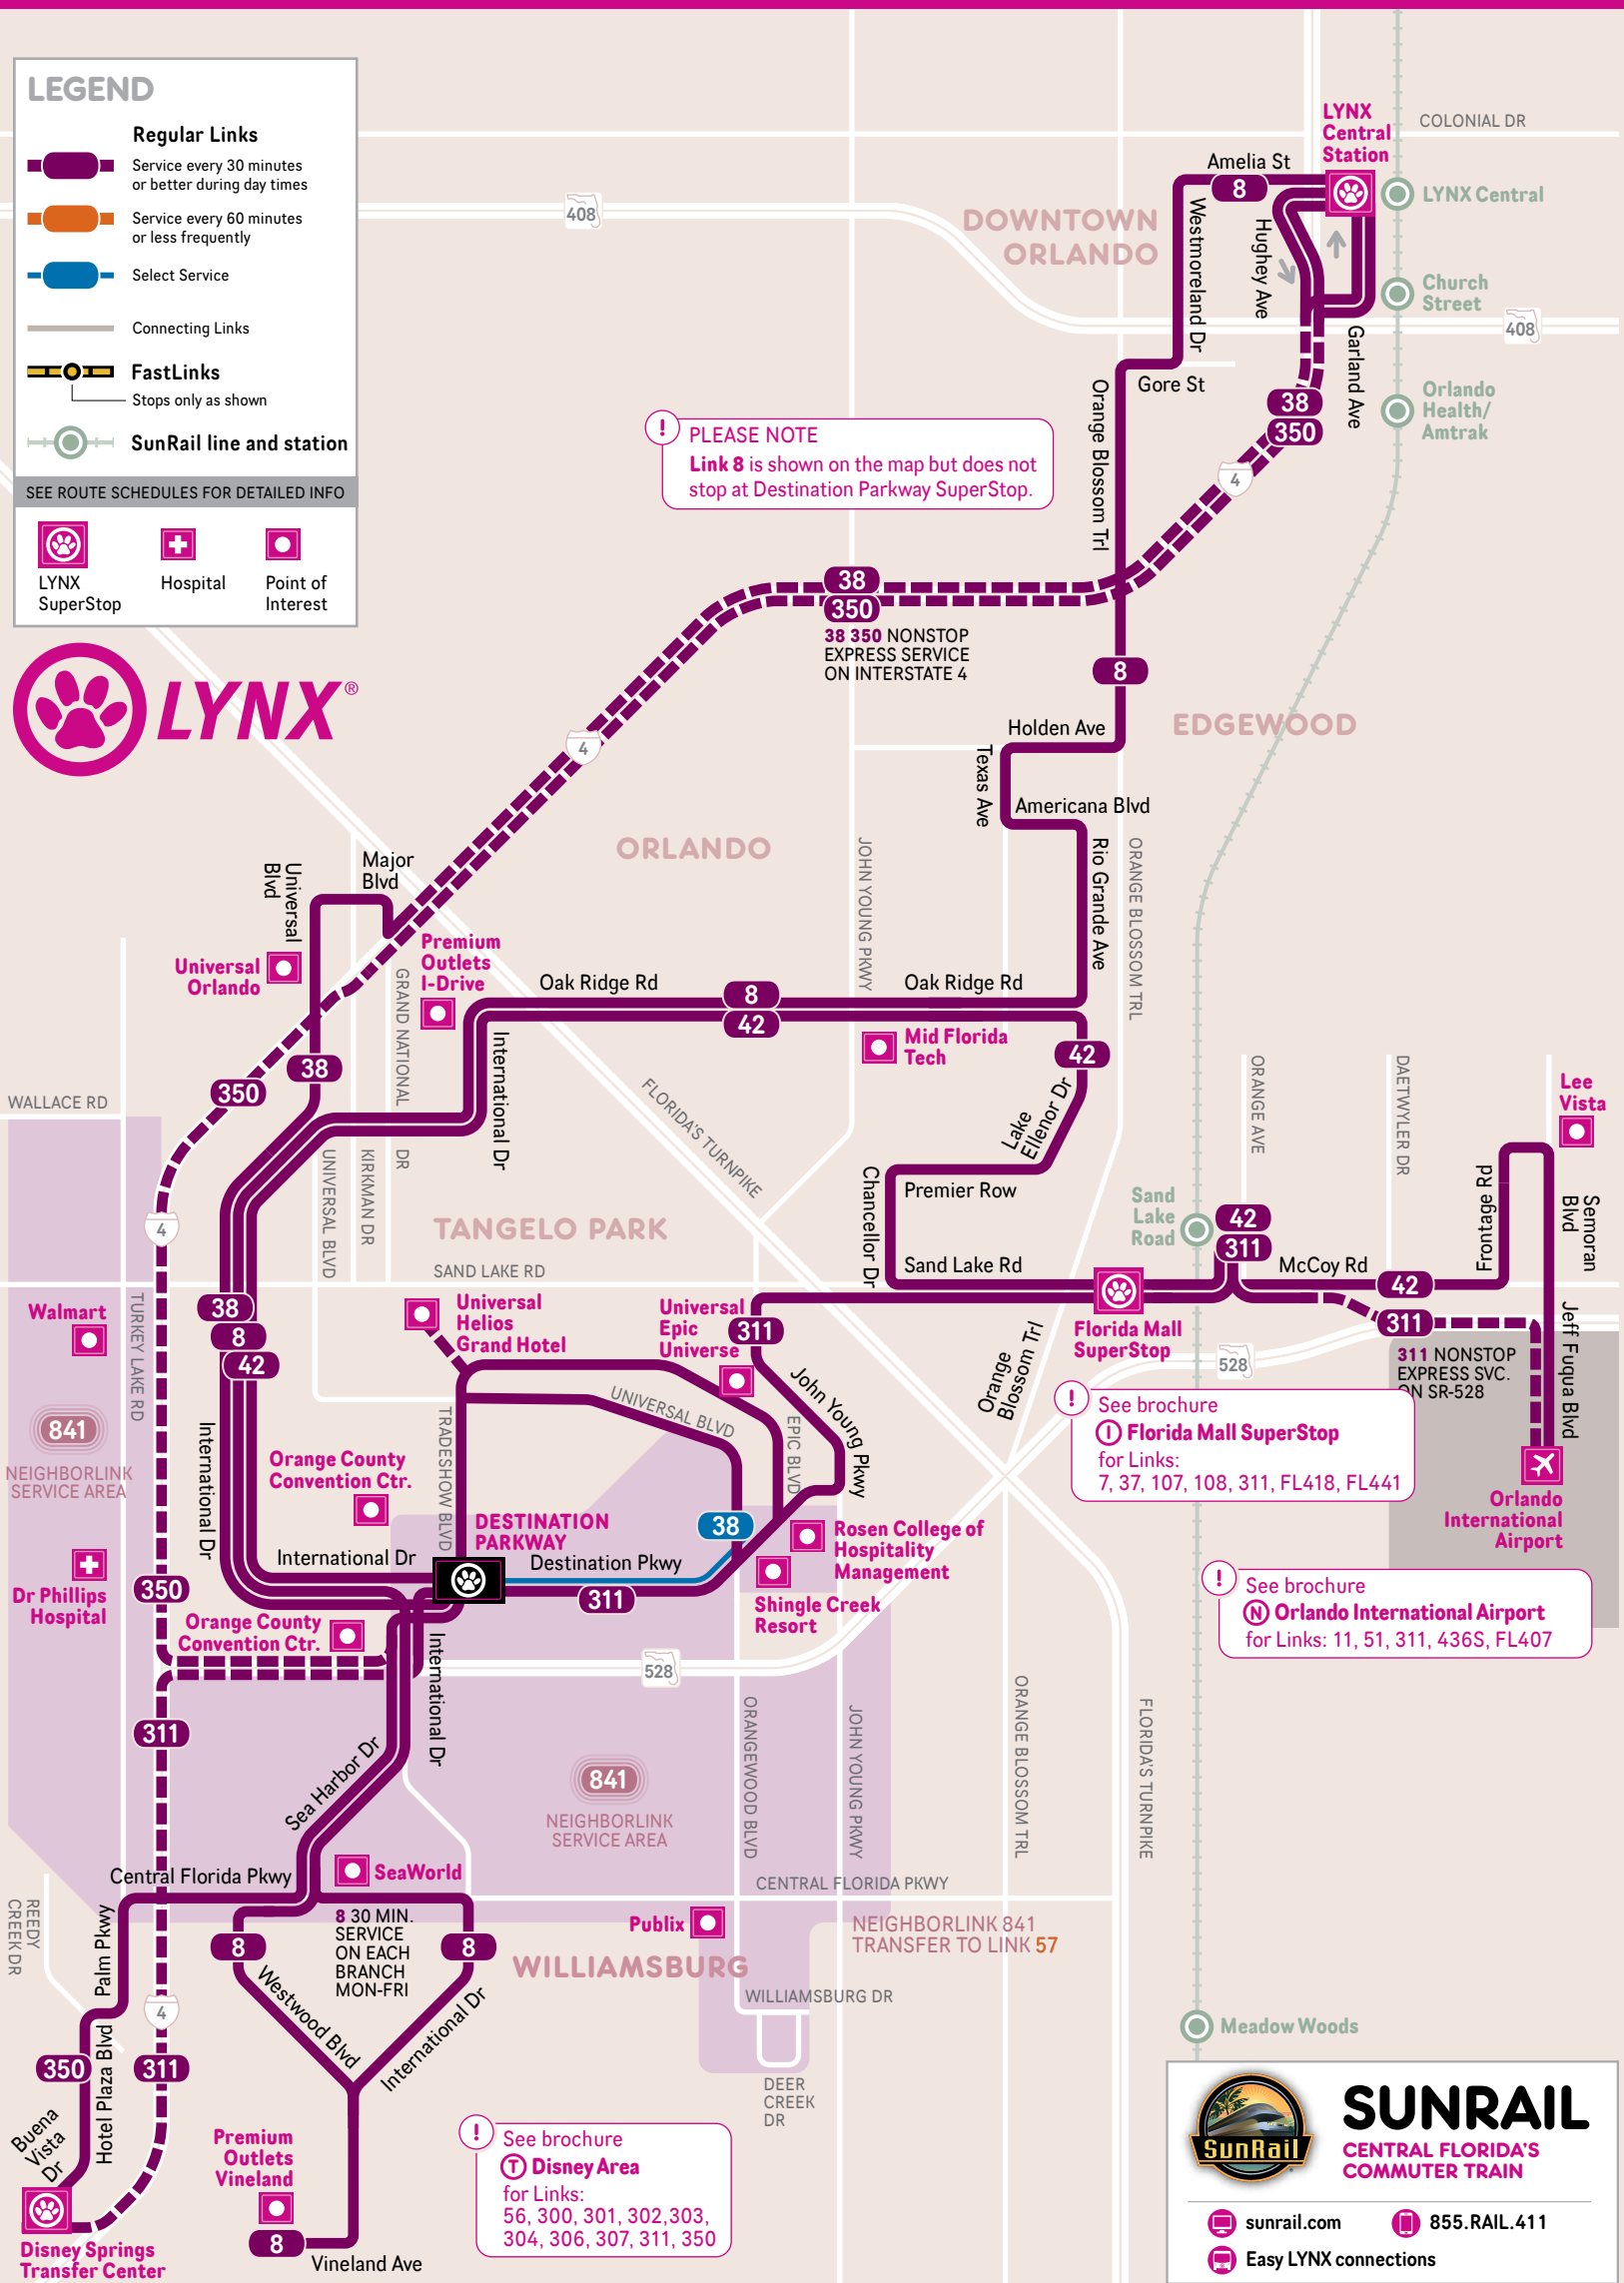

DESTINATION PARKWAY SUPERSTOP

Schematic Map
Not to Scale

LEGEND

- **Regular Links**
  - Service every 30 minutes or better during day times
  - Service every 60 minutes or less frequently
  - Select Service
- Connecting Links
- **FastLinks**
  - Stops only as shown
- **SunRail line and station**

SEE ROUTE SCHEDULES FOR DETAILED INFO

- LYNX SuperStop
- Hospital
- Point of Interest