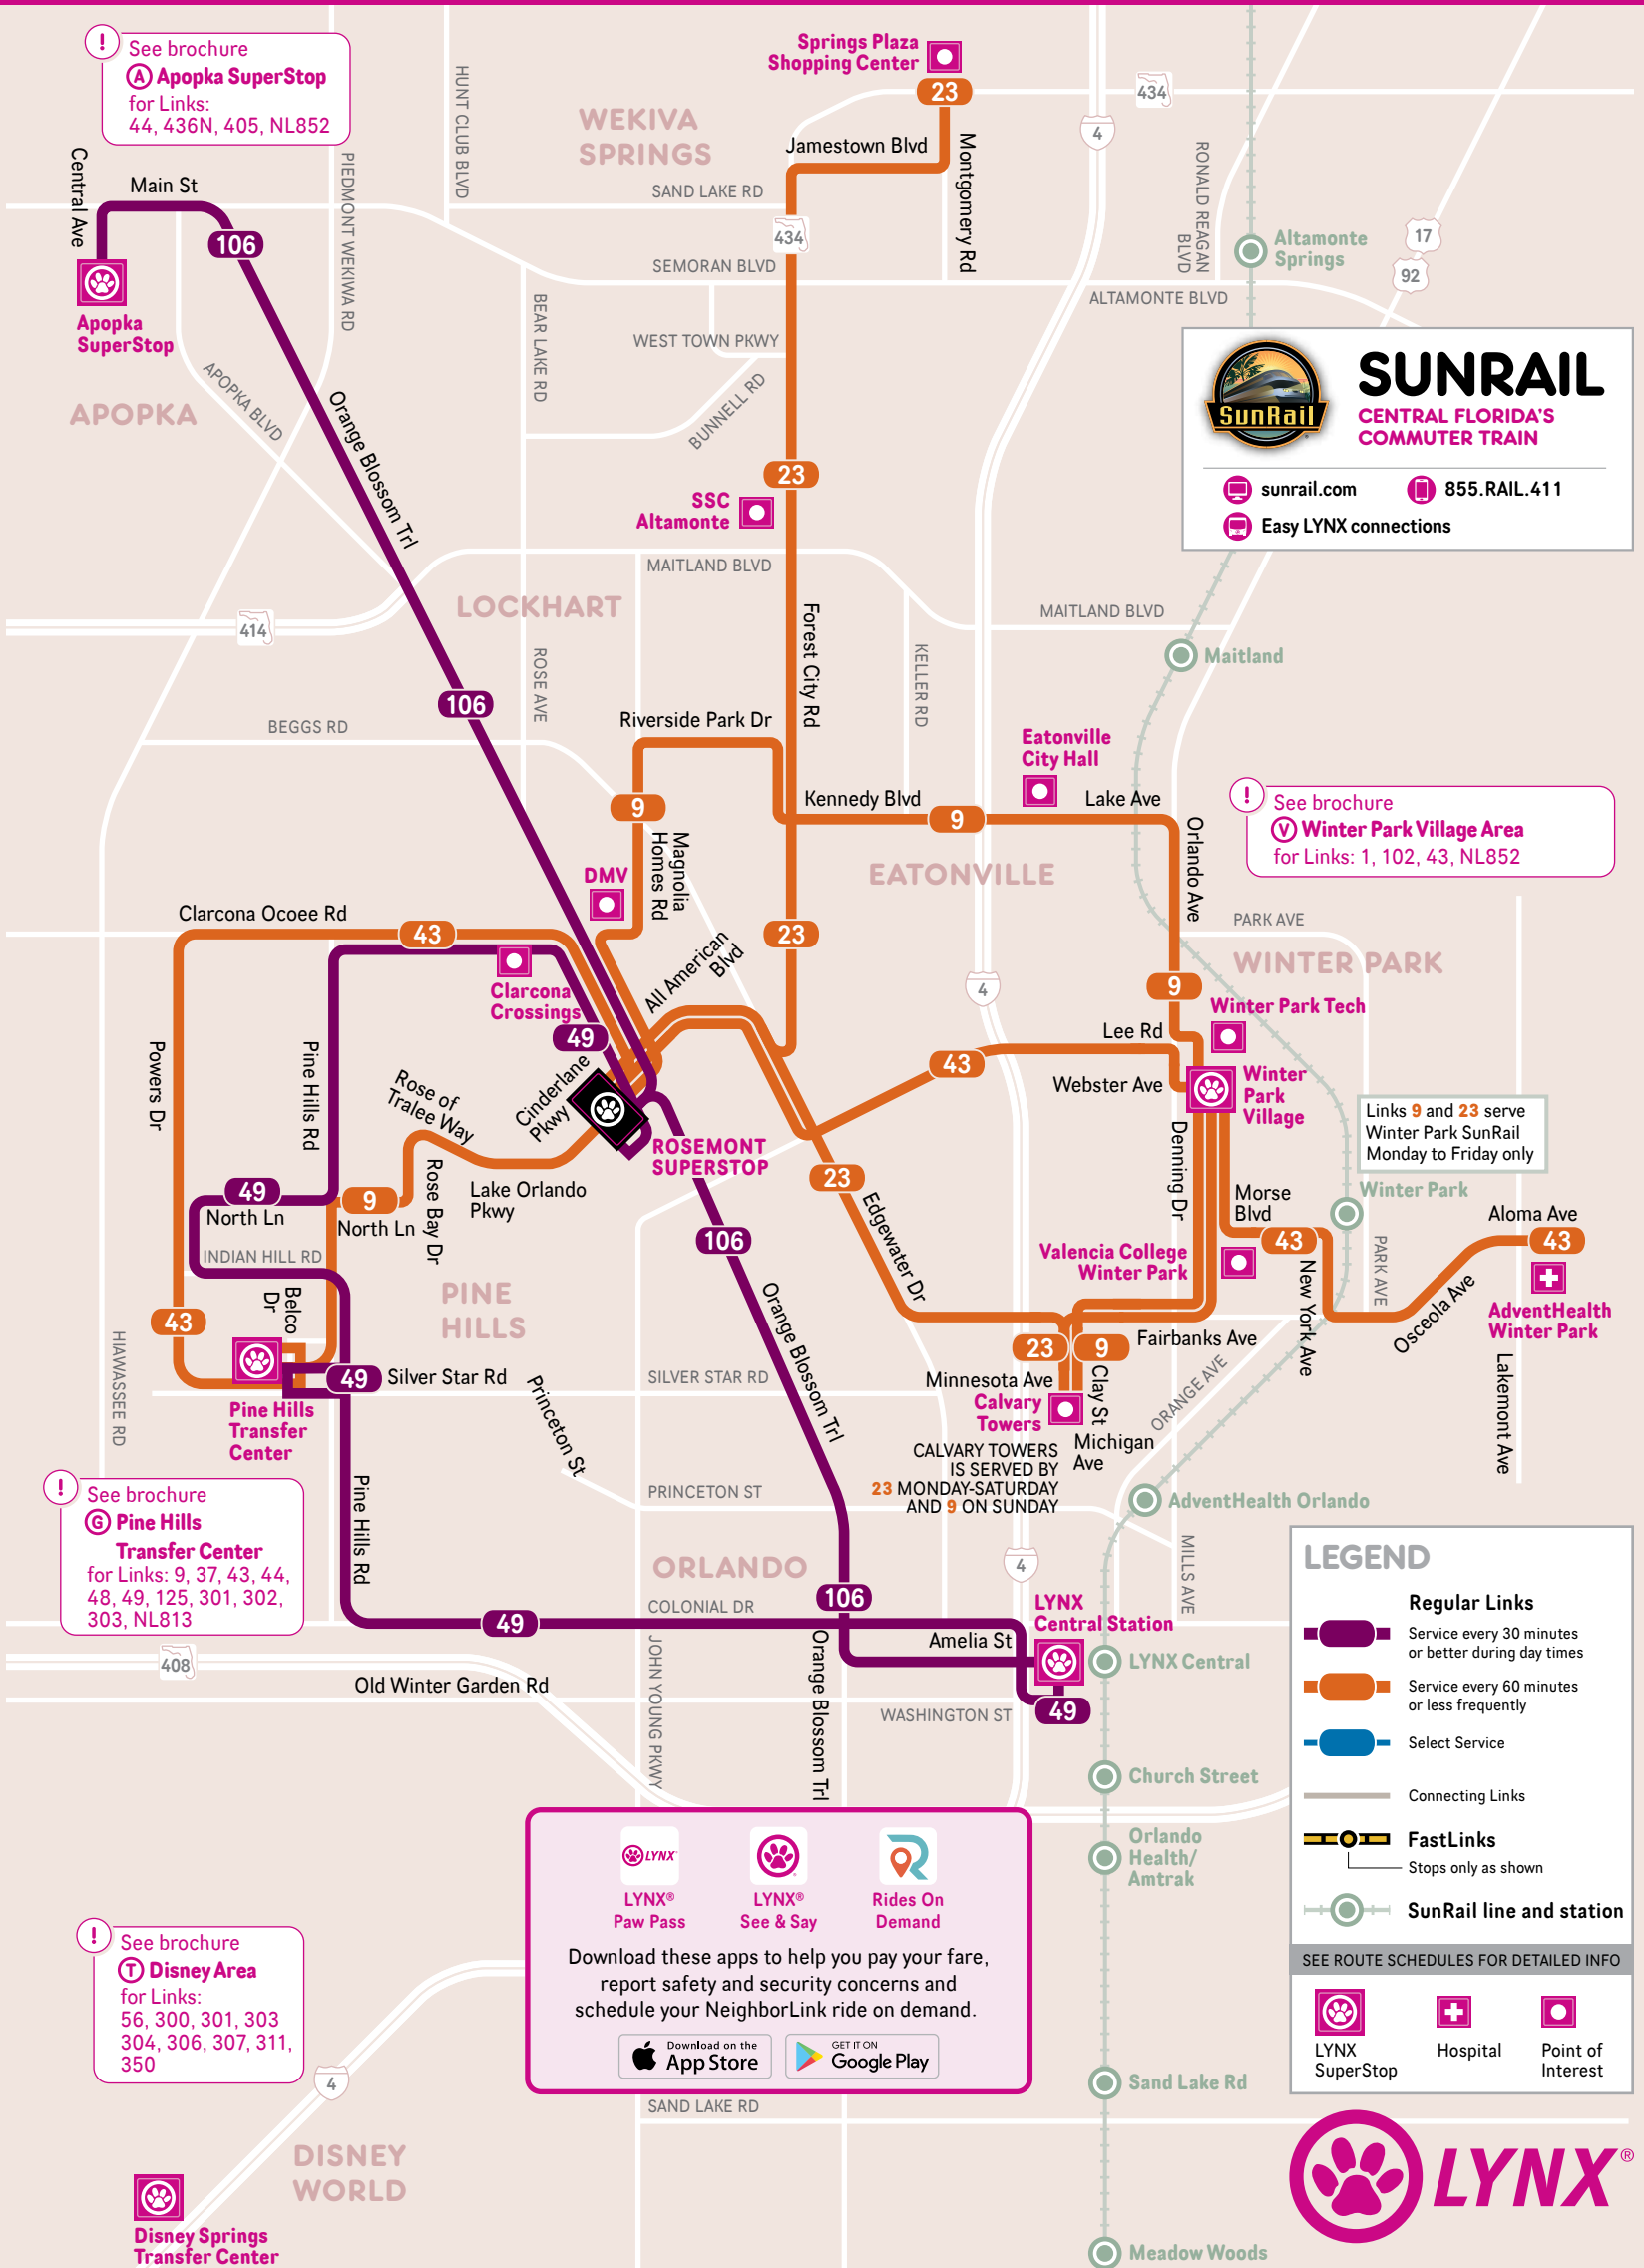

ROSEMONT SUPERSTOP

Schematic Map
Not to Scale