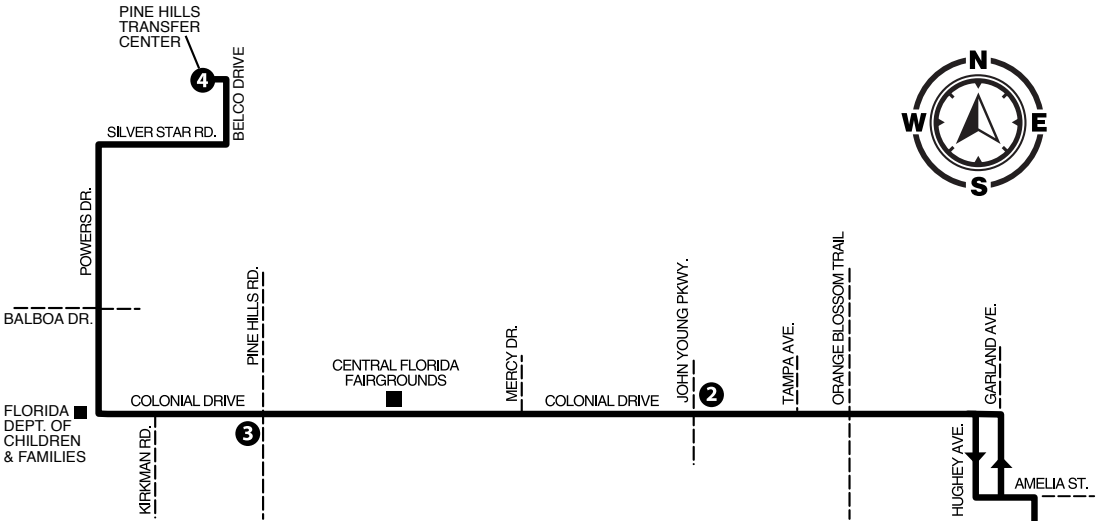

LINK 48

W. Colonial Drive/ Powers Dr.

Monday–Sunday
& Holiday service

- **SERVING:**
- LYNX Central Station
- Central Florida Fairgrounds
- Florida Dept. of Children & Families
- Pine Hills Transfer Center

SATURDAY

LYNX CENTRAL STATION TO PINE HILLS TRANSFER CENTER

LYNX CENTRAL STATION	COLONIAL DR. & JOHN YOUNG PKWY.	COLONIAL DR. & PINE HILLS RD.	PINE HILLS TRANSFER CENTER
1	2	3	4
4:50	5:00	5:05	5:19
5:45	5:55	6:01	6:15
6:45	6:56	7:02	7:17
7:45	7:57	8:03	8:18
8:45	8:57	9:04	9:19
9:45	9:57	10:04	10:20
10:45	10:57	11:04	11:20
11:45	11:57	12:04	12:21
12:45	12:57	1:04	1:21
1:45	1:57	2:04	2:21
2:45	2:57	3:04	3:22
3:45	3:57	4:04	4:22
4:45	4:57	5:04	5:22
5:45	5:57	6:04	6:22
6:45	6:57	7:04	7:22
7:45	7:57	8:04	8:21
8:45	8:56	9:03	9:20
9:45	9:55	10:00	10:13
10:45	10:55	11:00	11:13

SATURDAY

PINE HILLS TRANSFER CENTER TO LYNX CENTRAL STATION

PINE HILLS TRANSFER CENTER	COLONIAL DR. & PINE HILLS RD.	COLONIAL DR. & JOHN YOUNG PKWY.	LYNX CENTRAL STATION
4	3	2	1
4:55	5:12	5:18	5:30
5:55	6:15	6:21	6:33
6:50	7:10	7:16	7:29
7:50	8:10	8:16	8:29
8:50	9:10	9:17	9:30
9:50	10:10	10:17	10:30
10:50	11:10	11:17	11:30
11:50	12:10	12:17	12:30
12:50	1:10	1:17	1:30
1:50	2:10	2:17	2:30
2:50	3:10	3:17	3:30
3:50	4:10	4:17	4:30
4:50	5:10	5:17	5:30
5:50	6:09	6:15	6:28
6:50	7:09	7:15	7:28
7:55	8:13	8:18	8:30
8:55	9:13	9:18	9:30
9:55	10:13	10:18	10:30

Numbers on map correspond to numbers on schedules.

Additional stops are located approximately every two blocks along each Link.

P.M. TIMES ARE SHOWN IN BOLD

P.M. TIMES ARE SHOWN IN BOLD