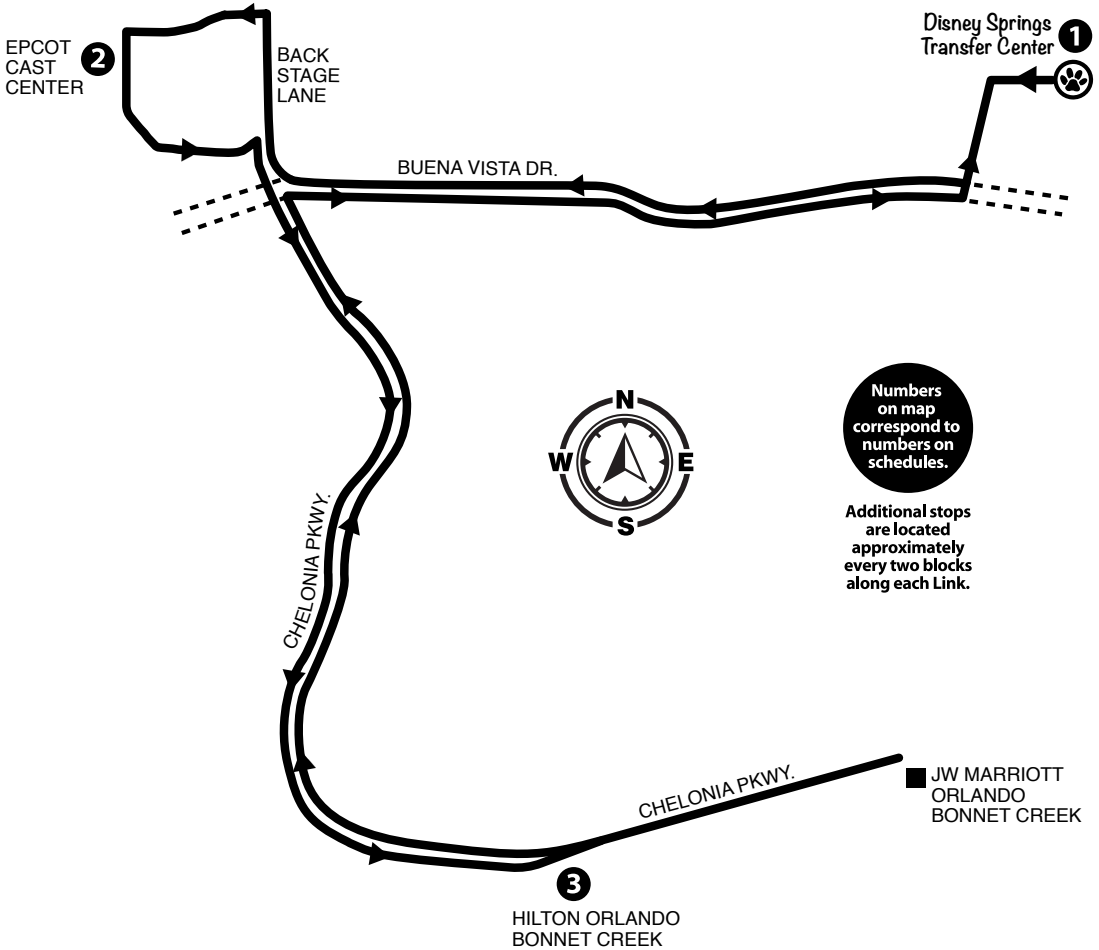

LINK 307 Disney Circulator

Monday–Sunday
& Holiday service

• **SERVING:**

- Disney Springs Transfer Center
- Epcot Cast Service
- JW Marriott Orlando Bonnet Creek
- Hilton Orlando Bonnet Creek