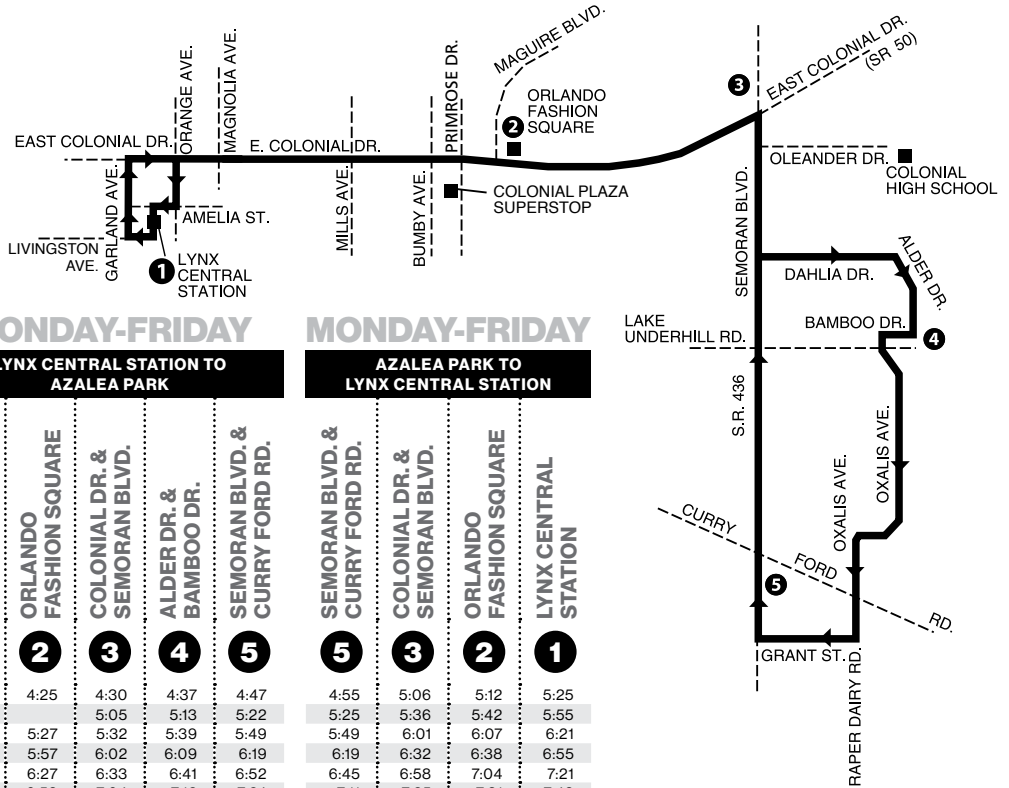

LINK 28

E. Colonial Drive/ Azalea Park

Monday–Sunday
& Holiday service

- **SERVING:**
- LYNX Central Station
- Colonial Plaza SuperStop
- Orlando Fashion Square
- South Semoran Boulevard
- Colonial High School

MONDAY-FRIDAY

LYNX CENTRAL STATION TO AZALEA PARK

LYNX CENTRAL STATION	ORLANDO FASHION SQUARE	COLONIAL DR. & SEMORAN BLVD.	ALDER DR. & BAMBOO DR.	SEMORAN BLVD. & CURRY FORD RD.
1	2	3	4	5
4:15	4:25	4:30	4:37	4:47
5:15	5:27	5:05	5:13	5:22
5:45	5:57	5:32	5:39	5:49
6:15	6:27	6:02	6:09	6:19
6:45	6:58	6:33	6:41	6:52
7:15	7:29	7:04	7:12	7:24
7:45	7:59	7:35	7:43	7:55
8:15	8:30	8:06	8:14	8:26
8:45	8:59	8:36	8:44	8:56
9:15	9:30	9:06	9:14	9:26
9:45	9:59	9:37	9:45	9:57
10:15	10:30	10:07	10:15	10:27
10:45	11:00	10:37	10:45	10:57
11:15	11:30	11:07	11:15	11:27
11:45	12:01	11:37	11:45	11:57
12:15	12:32	12:08	12:16	12:28
12:45	1:02	12:39	12:47	12:59
1:15	1:32	1:10	1:18	1:30
1:45	2:02	1:40	1:48	2:00
2:15	2:32	2:10	2:19	2:31
2:45	3:02	2:40	2:49	3:01
3:15	3:33	3:10	3:19	3:31
3:45	4:03	3:41	3:50	4:02
4:15	4:33	4:11	4:20	4:32
4:45	5:04	4:41	4:50	5:02
5:15	5:34	5:12	5:21	5:33
5:45	6:02	5:42	5:51	6:03
6:15	6:30	6:10	6:18	6:29
6:45	6:59	6:36	6:44	6:55
7:15	7:29	7:05	7:13	7:24
7:45	7:59	7:35	7:43	7:54
8:15	8:29	8:05	8:13	8:24
8:45	8:59	8:35	8:43	8:54
9:15	9:27	9:05	9:13	9:24
9:45	9:57	9:35	9:43	9:54
10:15	10:27	10:05	10:13	10:24
10:45	10:57	10:25	10:33	10:44
11:45	11:57	12:02	12:08	12:18

P.M. TIMES ARE SHOWN IN BOLD

MONDAY-FRIDAY

AZALEA PARK TO LYNX CENTRAL STATION

SEMORAN BLVD. & CURRY FORD RD.	COLONIAL DR. & SEMORAN BLVD.	ORLANDO FASHION SQUARE	LYNX CENTRAL STATION
5	3	2	1
4:55	5:06	5:12	5:25
5:25	5:36	5:42	5:55
5:49	6:01	6:07	6:21
6:19	6:32	6:38	6:55
6:45	6:58	7:04	7:21
7:11	7:25	7:31	7:48
7:40	7:55	8:01	8:19
8:09	8:24	8:30	8:48
8:39	8:54	9:00	9:18
9:10	9:24	9:30	9:48
9:40	9:54	10:00	10:18
10:10	10:24	10:30	10:48
10:40	10:54	11:00	11:18
11:10	11:24	11:30	11:48
11:40	11:54	12:00	12:18
12:10	12:24	12:30	12:48
12:40	12:54	1:01	1:19
1:10	1:24	1:31	1:49
1:36	1:50	1:57	2:15
2:11	2:25	2:32	2:50
2:41	2:55	3:02	3:20
3:10	3:25	3:32	3:51
3:40	3:55	4:02	4:21
4:08	4:23	4:30	4:49
4:38	4:53	5:00	5:19
5:11	5:26	5:33	5:51
5:42	5:56	6:03	6:21
6:14	6:28	6:34	6:50
6:44	6:56	7:02	7:17
7:08	7:20	7:26	7:41
7:39	7:50	7:56	8:09
8:30	8:41	8:47	9:00
9:35	9:45	9:51	10:04
10:30	10:40	10:45	10:57

P.M. TIMES ARE SHOWN IN BOLD

Numbers on map correspond to numbers on schedules.

Additional stops are located approximately every two blocks along each Link.