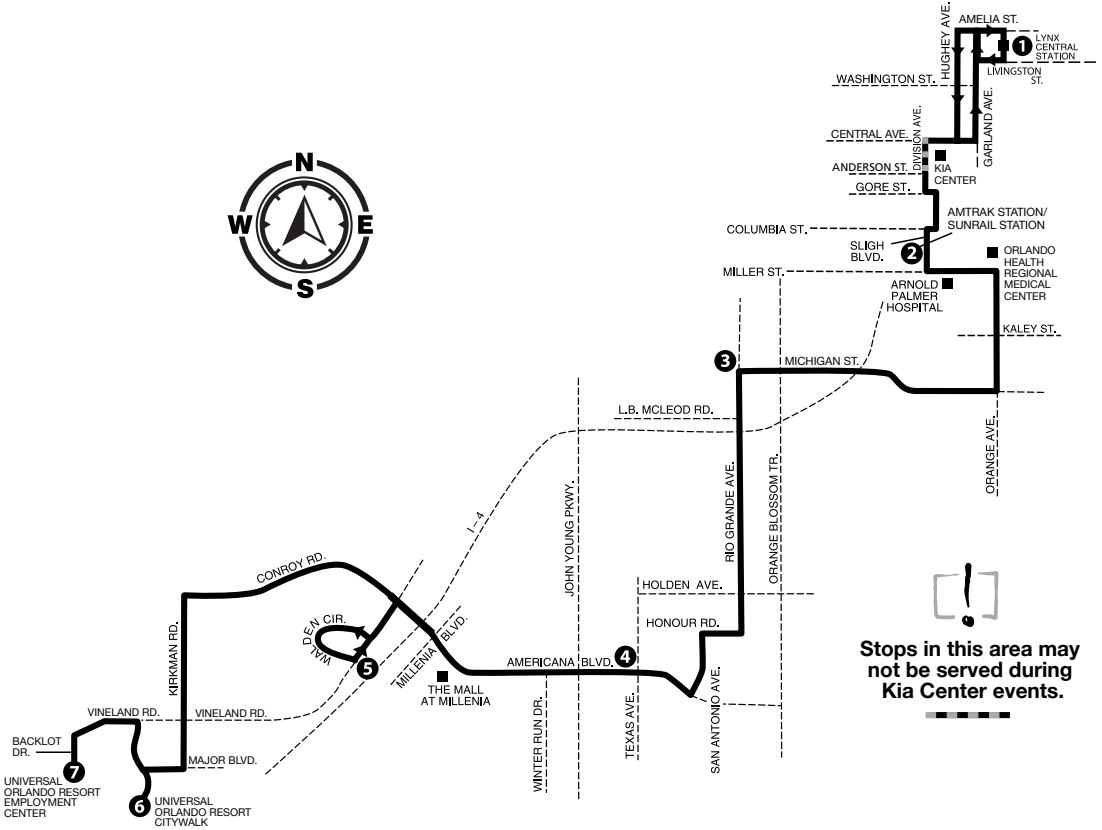

LINK 40

Americana Boulevard/ Universal Orlando

Monday–Sunday
& Holiday service

• SERVING:

- LYNX Central Station
- Orlando Amtrak Station SunRail
- Orlando Health Regional Medical Center
- Arnold Palmer Hospital
- Kia Center

- Conroy Rd.
- Walden Circle
- The Mall at Millenia
- Universal Orlando Resort
- Universal Orlando Resort Employment Center

Stops in this area may not be served during Kia Center events.

Numbers on map correspond to numbers on schedules.

Additional stops are located approximately every two blocks along each Link.