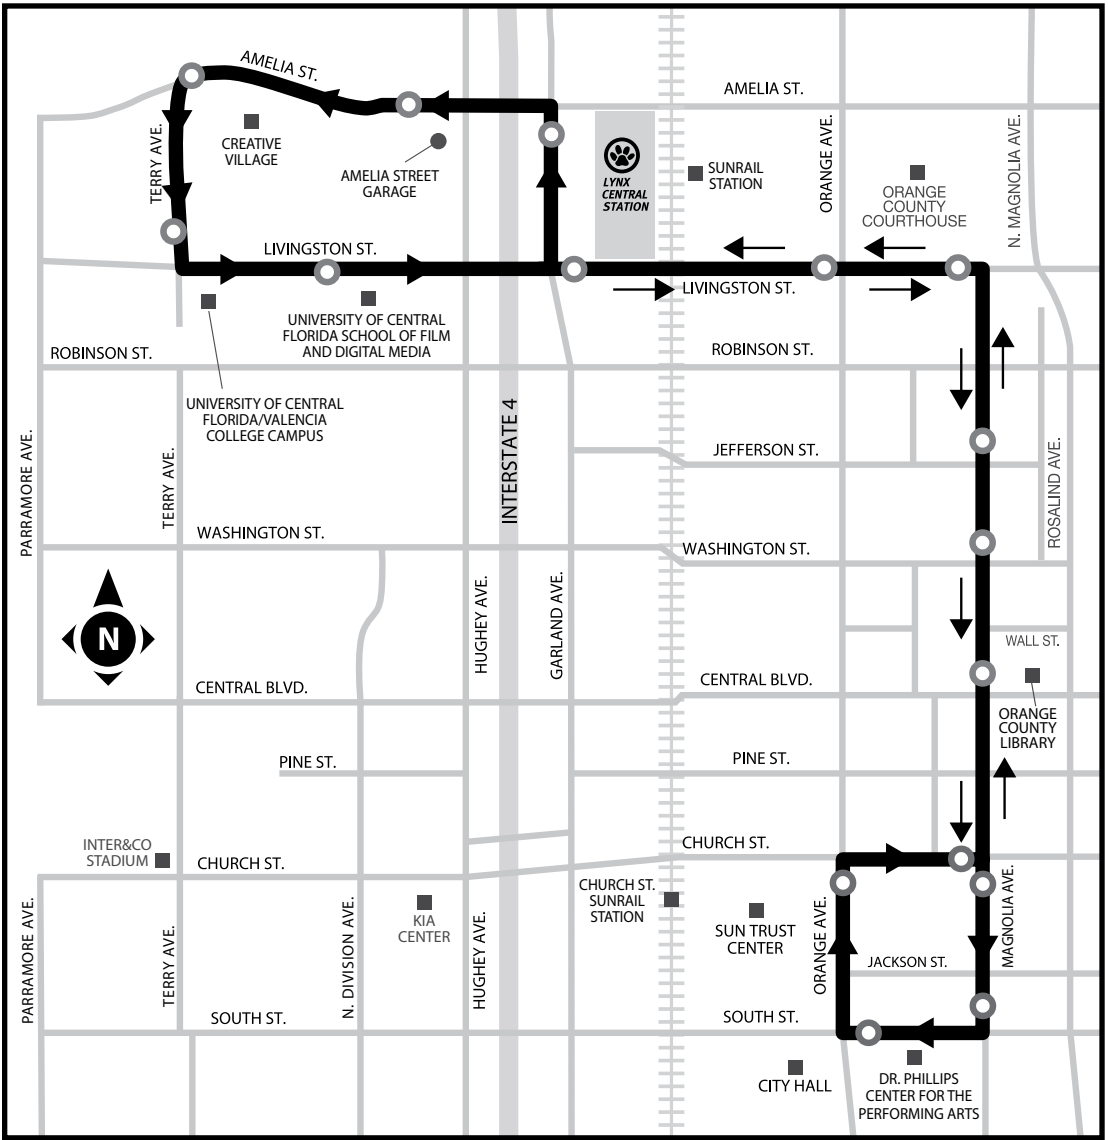

LINK 60 - LYMMO ORANGE LINE

WEEKDAY

6:00 a.m. – 7:00 a.m.

7:00 a.m. – 7:00 p.m.

7:00 p.m. – 9:00 p.m.

15 Minutes

12 Minutes

16-20 Minutes

SATURDAY

8:00 a.m. – 9:00 p.m. 15 Minutes

SUNDAY

8:00 a.m. – 9:00 p.m. 15 Minutes

LYMMO Stop

Point of Interest

Direction of Travel

All LYMMO buses are wheelchair accessible.