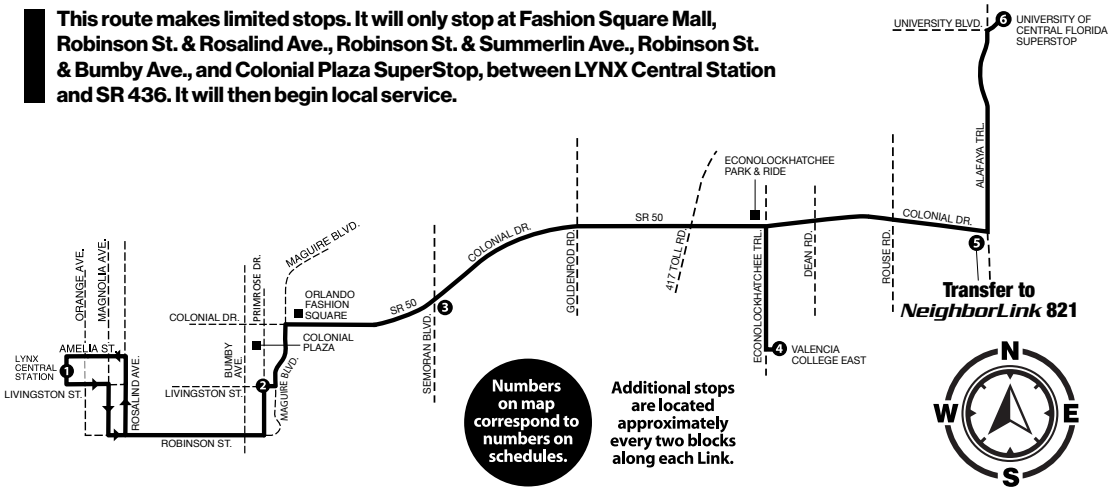

This route makes limited stops. It will only stop at Fashion Square Mall, Robinson St. & Rosalind Ave., Robinson St. & Summerlin Ave., Robinson St. & Bumby Ave., and Colonial Plaza SuperStop, between LYNX Central Station and SR 436. It will then begin local service.