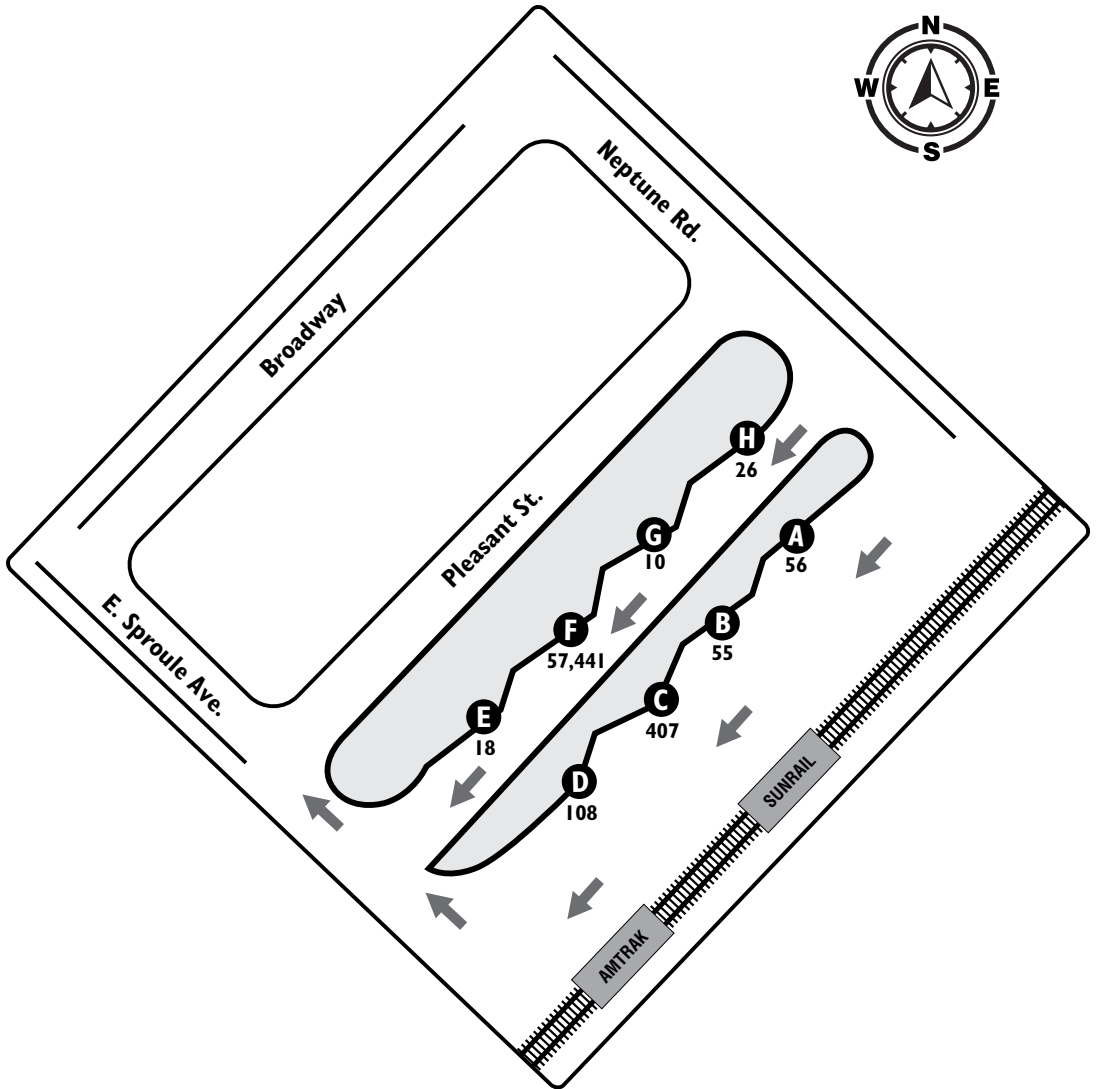

LYNX KISSIMMEE INTERMODAL STATION