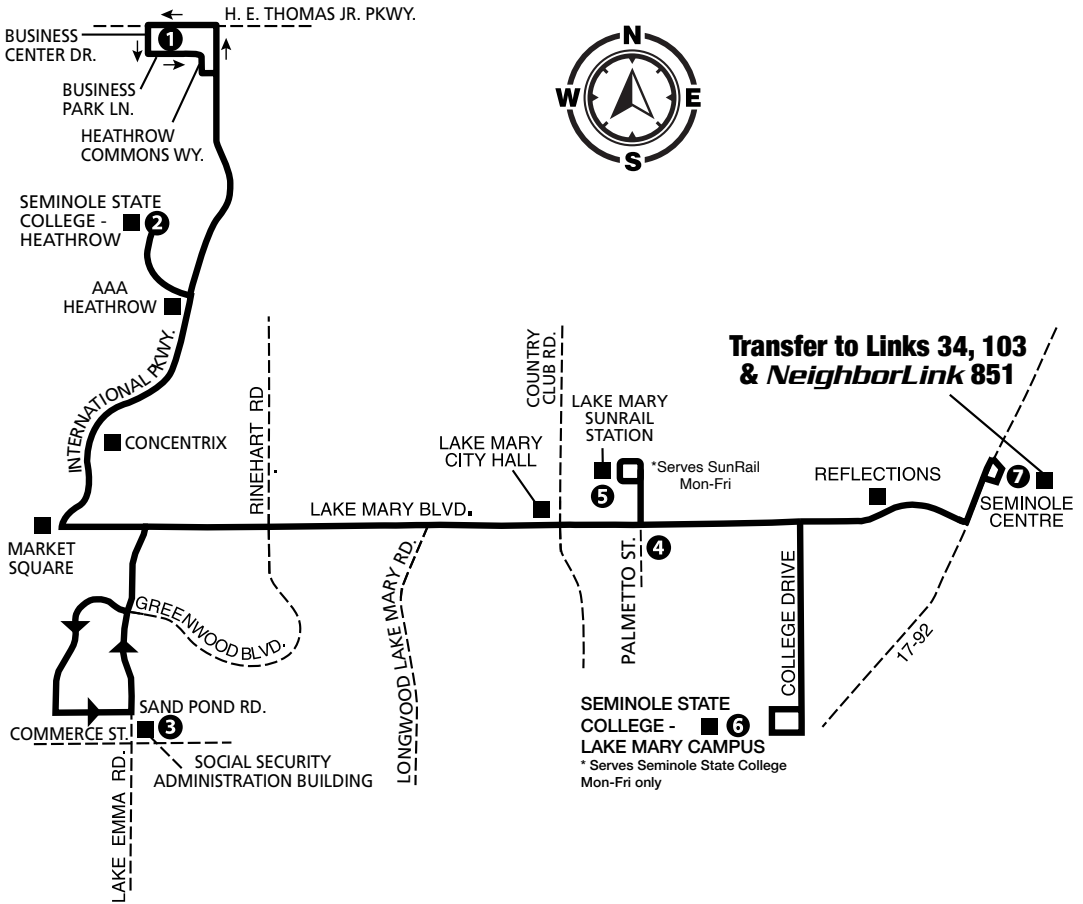

LINK 45

Lake Mary

Monday–Saturday service
No Sunday/Holiday service

- **SERVING:**
- Colonial Town Park
- Lake Emma Road
- Lake Mary Boulevard
- Lake Mary City Hall
- Reflections
- Seminole Centre

Seminole State College - Heathrow
& Lake Mary/Sanford
AAA Heathrow
Concentrix
Lake Mary SunRail Station
NeighborLink 851

**Transfer to Links 34, 103
& NeighborLink 851**

**Numbers
on map
correspond to
numbers on
schedules.**

**Additional stops
are located
approximately
every two blocks
along each Link.**