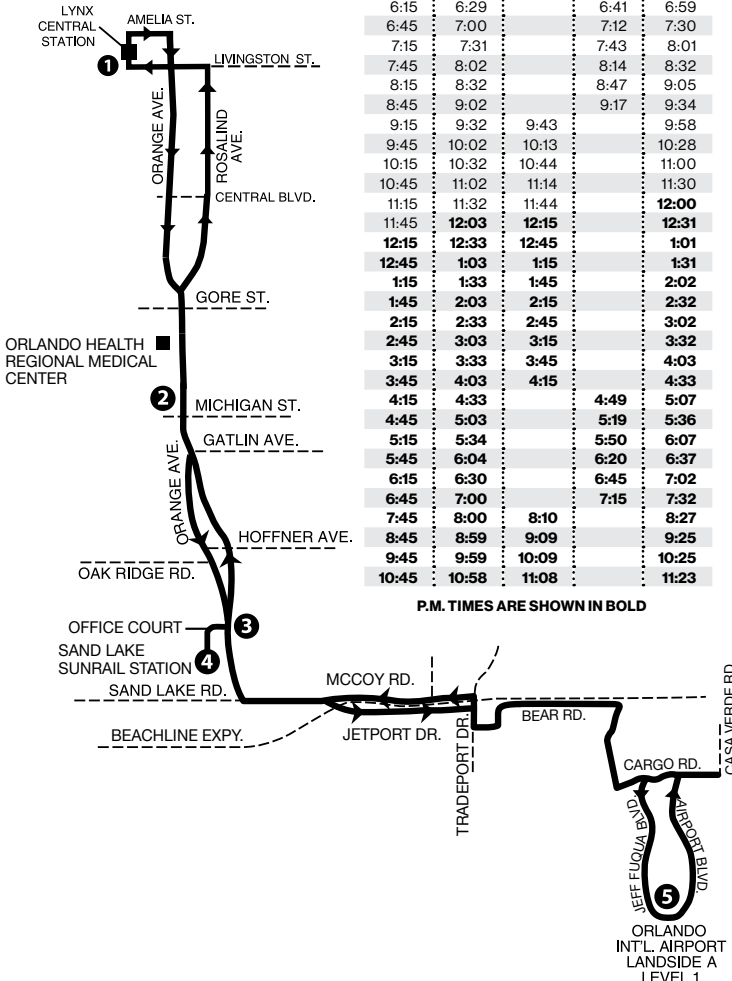

LINK 11

S. Orange Avenue/Orlando International Airport

Monday–Sunday
& Holiday service

SERVING:

- LYNX Central Station
- Orlando Health Regional Medical Center
- Pine Castle

- Orlando International Airport
- Sand Lake SunRail Station

MONDAY-FRIDAY

LYNX CENTRAL STATION TO ORLANDO INTERNATIONAL AIRPORT				
1	2	3	4	5
LYNX CENTRAL STATION	ORANGE AVE. & MICHIGAN ST.	ORANGE AVE. & OFFICE CT.	SAND LAKE SUNRAIL	ORLANDO INTERNATIONAL AIRPORT
4:20	4:30		4:39	4:55
4:50	5:02		5:11	5:28
5:15	5:27		5:36	5:53
5:45	5:57		6:06	6:23
6:15	6:29		6:41	6:59
6:45	7:00		7:12	7:30
7:15	7:31		7:43	8:01
7:45	8:02		8:14	8:32
8:15	8:32		8:47	9:05
8:45	9:02		9:17	9:34
9:15	9:32	9:43		9:58
9:45	10:02	10:13		10:28
10:15	10:32	10:44		11:00
10:45	11:02	11:14		11:30
11:15	11:32	11:44		12:00
11:45	12:03	12:15		12:31
12:15	12:33	12:45		1:01
12:45	1:03	1:15		1:31
1:15	1:33	1:45		2:02
1:45	2:03	2:15		2:32
2:15	2:33	2:45		3:02
2:45	3:03	3:15		3:32
3:15	3:33	3:45		4:03
3:45	4:03	4:15		4:33
4:15	4:33		4:49	5:07
4:45	5:03		5:19	5:36
5:15	5:34		5:50	6:07
5:45	6:04		6:20	6:37
6:15	6:30		6:45	7:02
6:45	7:00		7:15	7:32
7:45	8:00	8:10		8:27
8:45	8:59	9:09		9:25
9:45	9:59	10:09		10:25
10:45	10:58	11:08		11:23

P.M. TIMES ARE SHOWN IN BOLD

MONDAY-FRIDAY

ORLANDO INTERNATIONAL AIRPORT TO LYNX CENTRAL STATION				
5	4	3	2	1
ORLANDO INTERNATIONAL AIRPORT	SAND LAKE SUNRAIL	ORANGE AVE. & OFFICE CT.	ORANGE AVE. & MICHIGAN ST.	LYNX CENTRAL STATION
5:10	5:27		5:37	5:48
5:40	5:58		6:10	6:22
6:05	6:24		6:38	6:52
6:35	6:54		7:09	7:23
7:05	7:24		7:39	7:53
7:35	7:54		8:09	8:23
8:05	8:24		8:38	8:52
8:35	8:54		9:08	9:22
9:10		9:27	9:38	9:52
9:40		9:58	10:09	10:23
10:05		10:23	10:34	10:48
10:35		10:53	11:04	11:19
11:05		11:24	11:35	11:50
11:35		11:54	12:05	12:20
12:05		12:24	12:35	12:50
12:35		12:54	1:05	1:20
1:05		1:25	1:37	1:52
1:40		2:00	2:12	2:28
2:10		2:30	2:42	2:58
2:40		3:00	3:12	3:28
3:10		3:31	3:43	3:59
3:40		4:01	4:14	4:30
4:10		4:31	4:44	5:00
4:40	5:01		5:18	5:35
5:15	5:35		5:50	6:05
5:45	6:04		6:18	6:31
6:15	6:34		6:47	7:00
6:45	7:04		7:17	7:29
7:10	7:29		7:42	7:54
7:40	7:59		8:12	8:24
8:30	8:48		9:00	9:11
9:30	9:48		9:59	10:10
10:30	10:48		10:58	11:09
11:30	11:47		11:57	12:08

P.M. TIMES ARE SHOWN IN BOLD

Numbers on map correspond to numbers on schedules.

Additional stops are located approximately every two blocks along each Link.