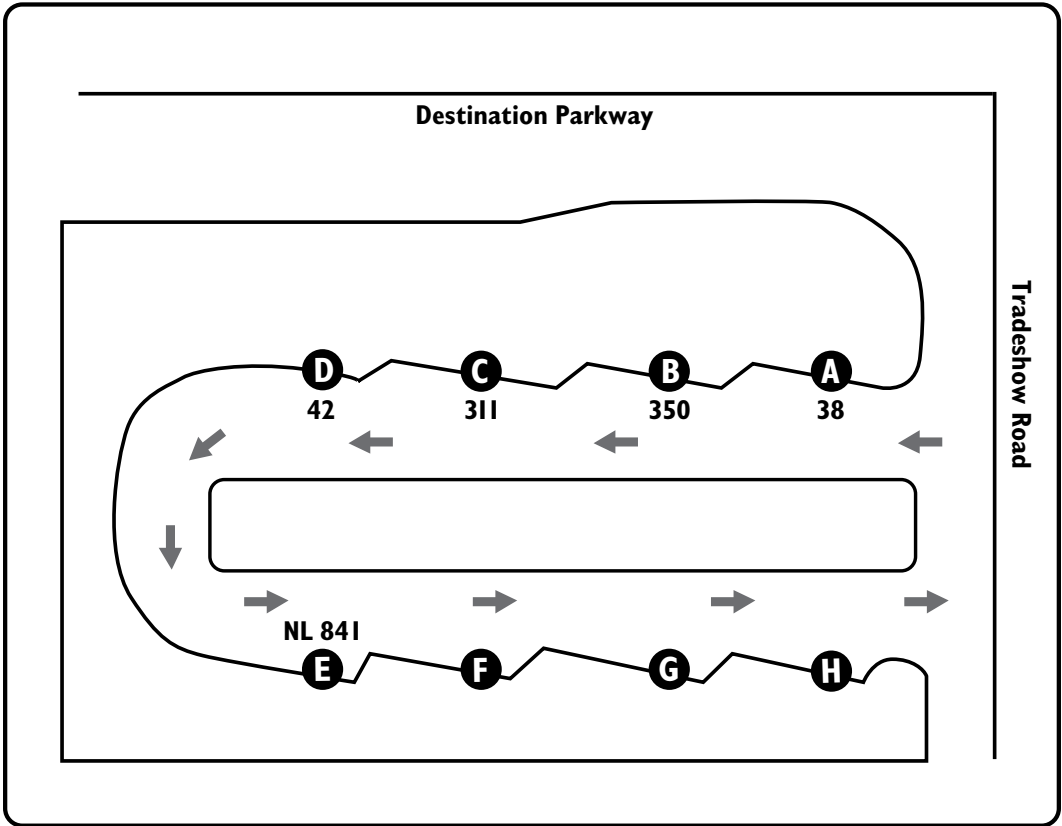

DESTINATION PARKWAY SUPERSTOP