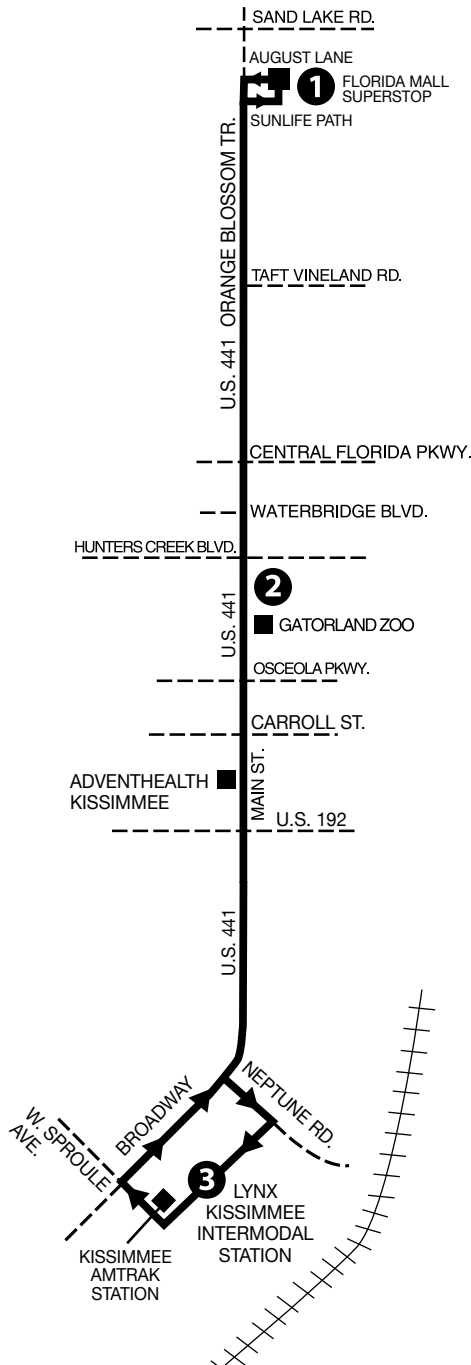

Weekday Late Night Service
Florida Mall to Hunters Creek only

Numbers on map correspond to numbers on schedules.

Additional stops are located approximately every two blocks along each Link.

LINK 108

MONDAY-FRIDAY