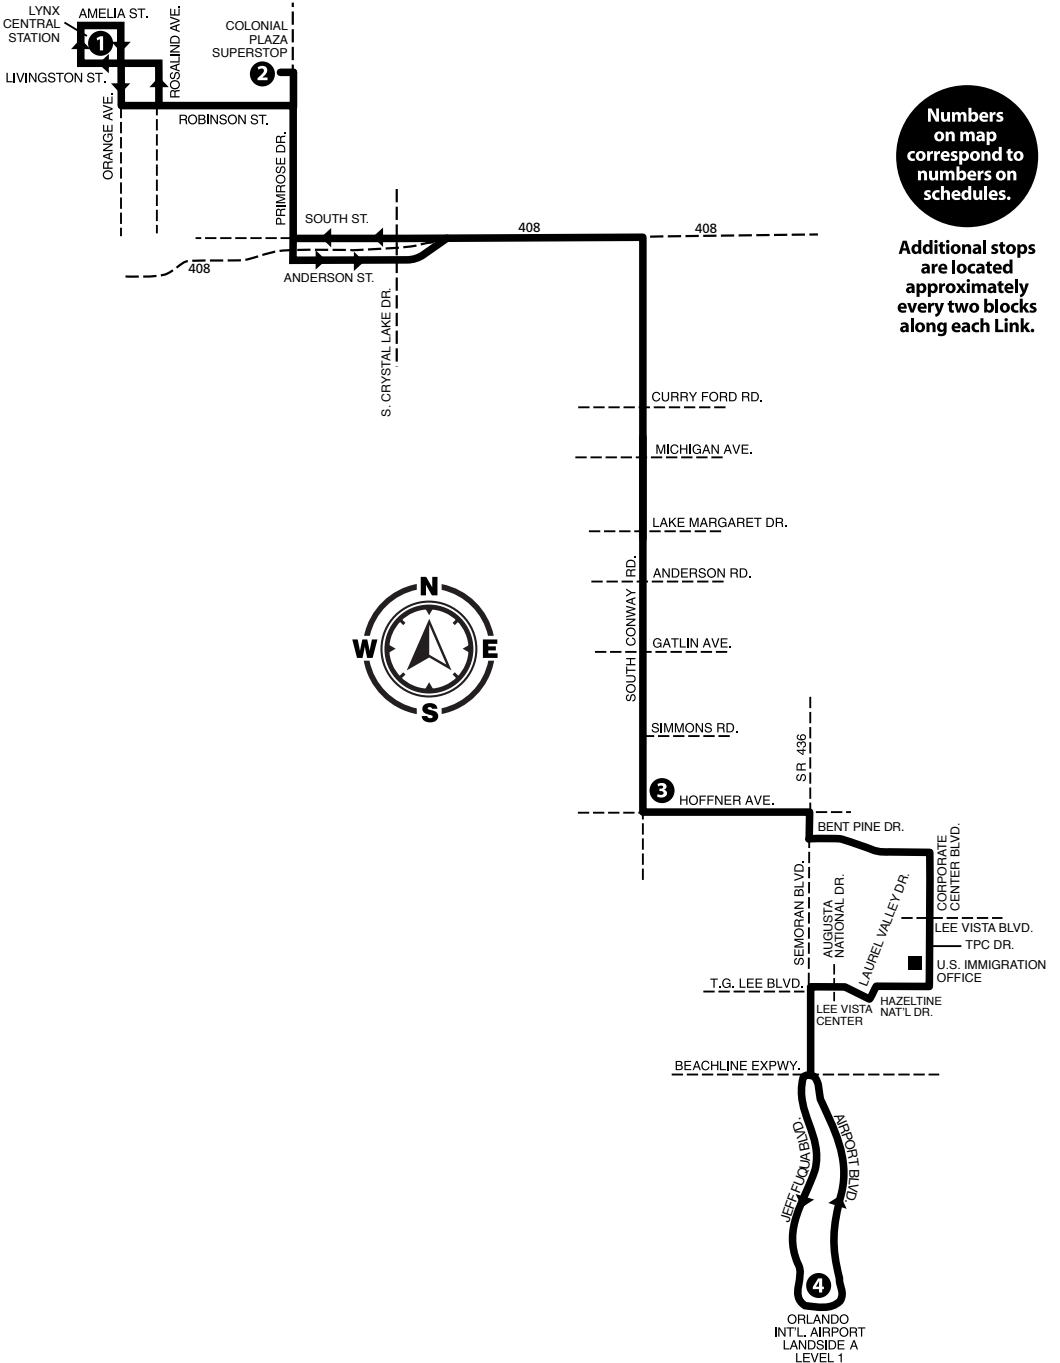

LINK 51 Conway Road

Monday–Sunday
& Holiday service

- **SERVING:**
- LYNX Central Station
- Lake Eola
- S. Conway Road
- U.S. Immigration Office

Orlando International Airport
Colonial Plaza SuperStop