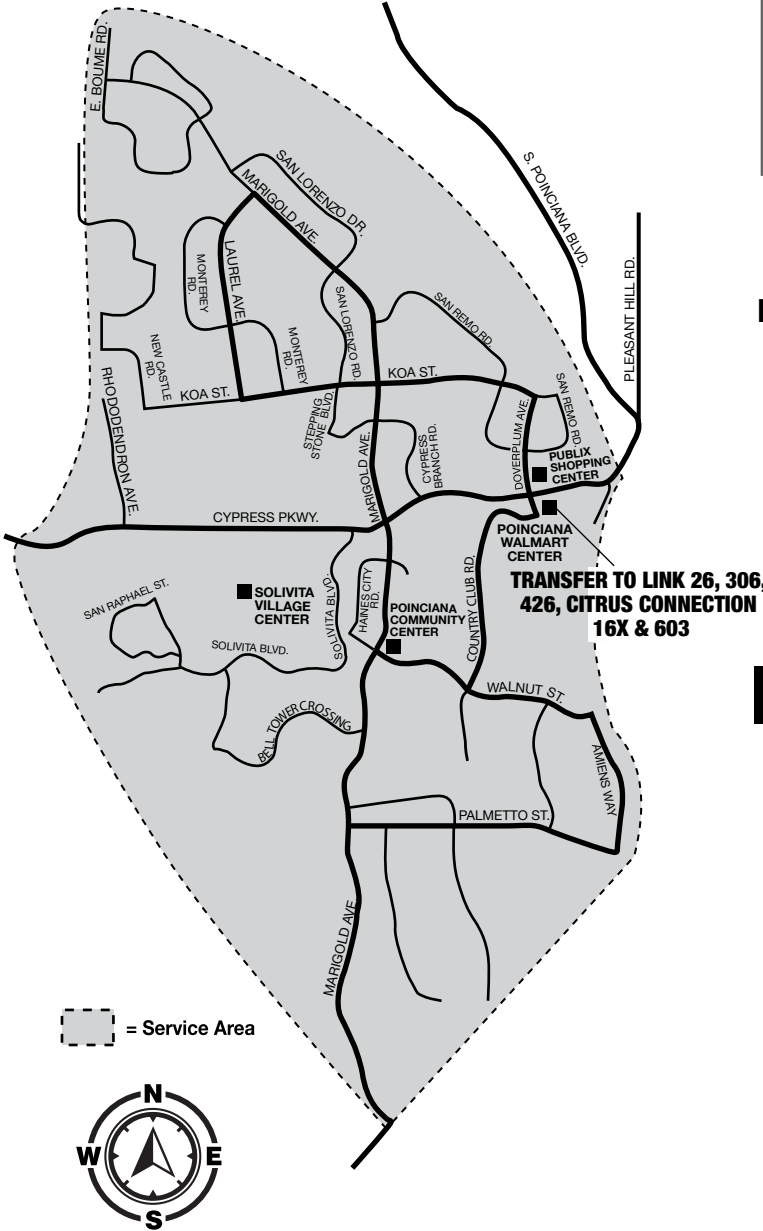

NEIGHBORLINK 801 Poinciana

Monday–Saturday service
No Sunday/Holiday service

SERVING:

- Link 26
- Link 306
- Link 426
- Poinciana Community Center/
- YMCA Solivita Village Center

- Poinciana Town Center
- Publix Shopping Center
- Citrus Connection 16X & 603

NeighborLink 801 is based at the Poinciana Walmart Center between Towne Center Drive and S. Doverplum Avenue. The service area includes Villages 1, 2, 3, 4 and 5 of Poinciana, including Solivita.

Passengers can book their ride using the Rides On Demand App or by calling 407-244-0808.

**TRANSFER TO LINK 26, 306,
426, CITRUS CONNECTION
16X & 603**

MONDAY-SATURDAY

CONNECTION AT WALMART

NEIGHBORLINK ARRIVES	NEIGHBORLINK DEPARTS
6:00	6:10
7:00	7:10
8:00	8:10
9:00	9:10
10:00	10:10
11:00	11:10
12:00	12:10
1:00	1:10
2:00	2:10
3:00	3:10
4:00	4:10
5:00	5:10
6:00	6:10
7:00	7:10

P.M. TIMES ARE SHOWN IN BOLD

Scheduled pick ups/drop offs between :10 & :00 every hour.