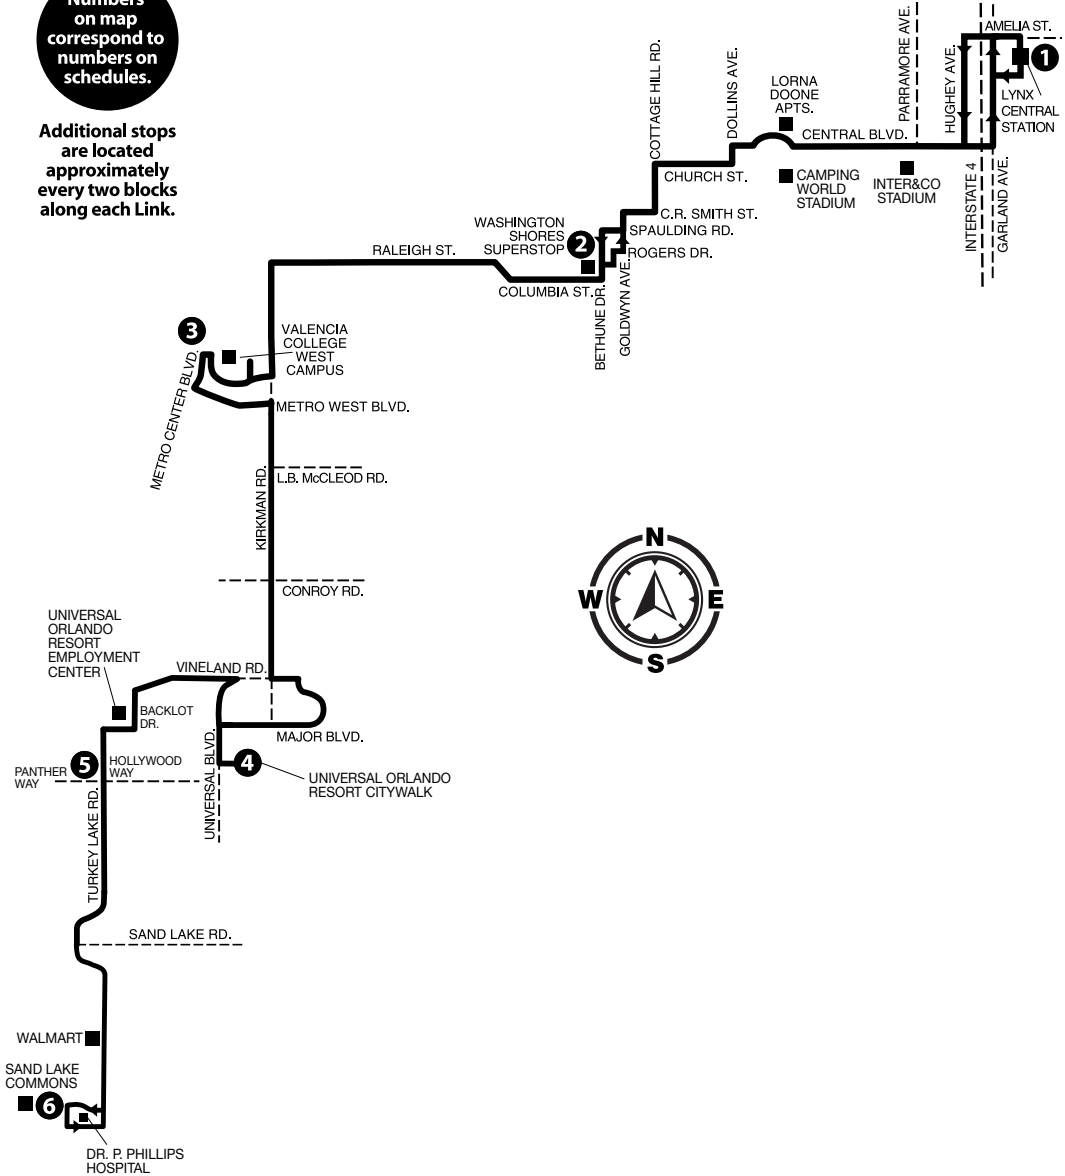

LINK 21

Raleigh St./Kirkman Rd./ Universal Orlando

Monday–Sunday
& Holiday service

SERVING:

- LYNX Central Station
- Lake Mann
- Washington Shores SuperStop
- Valencia College West Campus
- Sand Lake Commons

- Universal Orlando Resort
- Universal Orlando Resort
- Employment Center
- Dr. Phillips Hospital
- Inter&Co Stadium

Numbers on map correspond to numbers on schedules.

Additional stops are located approximately every two blocks along each Link.