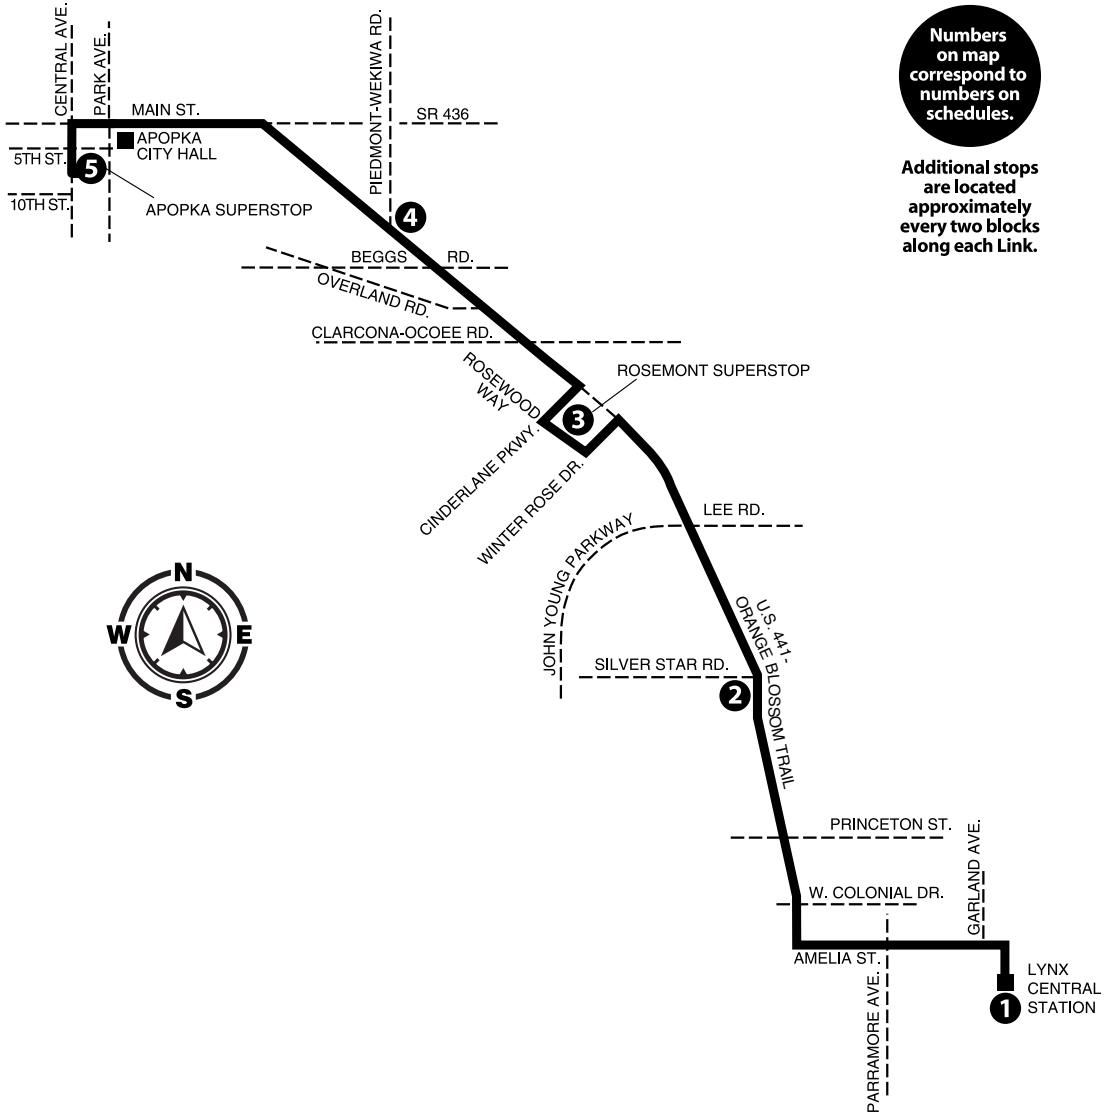

P.M. TIMES ARE SHOWN IN BOLD

LINK 106

N. U.S. 441 (Orange Blossom Trail)/ Apopka

Monday–Sunday
& Holiday service

• SERVING:

- LYNX Central Station
- OCPS Educational Leadership Center
- Rosemont SuperStop

Lockhart
Apopka SuperStop