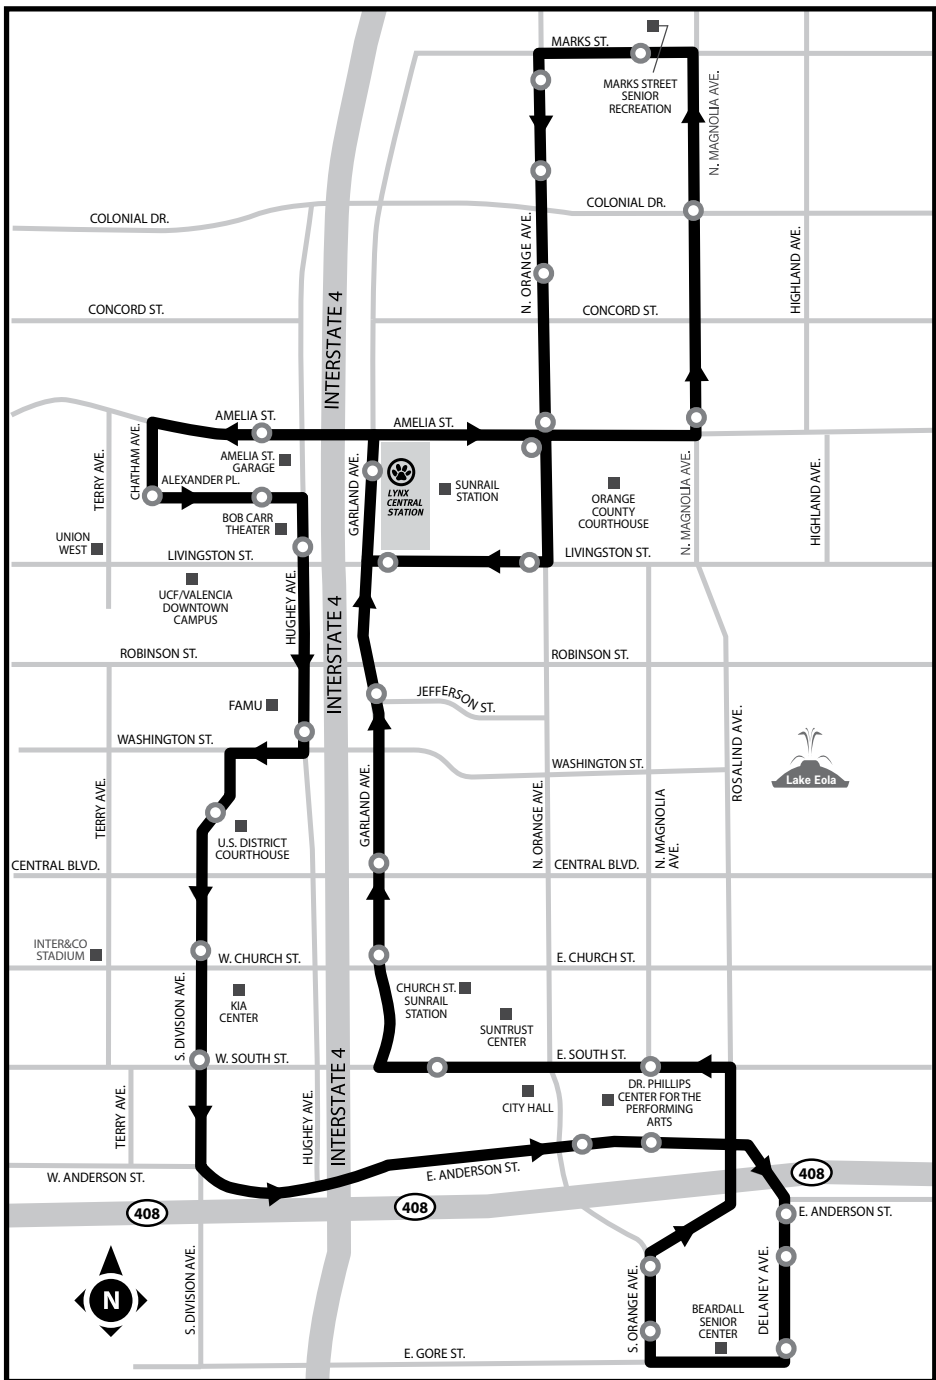

LINK 61 - LYMMO LIME LINE

WEEKDAY

7:00 a.m. – 6:00 p.m. 20 Minutes

- LYMMO Stop
- Point of Interest
- Direction of Travel
- All LYMMO buses are wheelchair accessible.