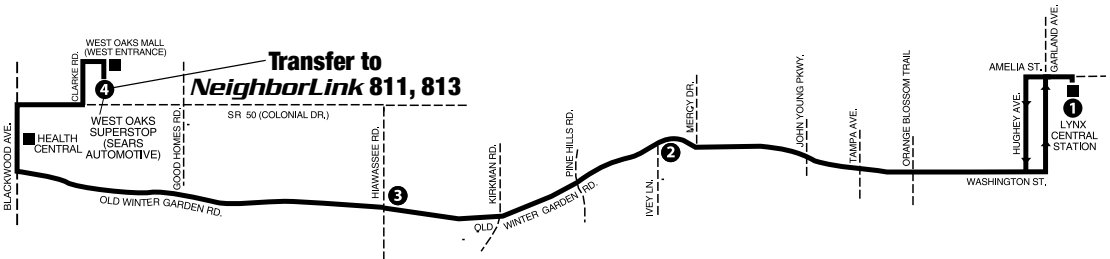

WEST OAKS MALL	OLD WINTER GARDEN RD. & HIWASSEE RD.	OLD WINTER GARDEN RD. & IVEY LN.	LYNX CENTRAL STATION
4	3	2	1
5:20	5:37	5:45	6:04
6:20	6:37	6:45	7:04
7:20	7:37	7:45	8:04
8:20	8:37	8:45	9:04
9:20	9:37	9:45	10:04
10:20	10:37	10:45	11:04
11:20	11:37	11:45	12:04
12:20	12:37	12:45	1:04
1:20	1:37	1:45	2:04
2:20	2:40	2:49	3:08
3:20	3:40	3:49	4:08
4:20	4:38	4:45	5:03
5:20	5:38	5:45	6:03
6:20	6:38	6:45	7:03
7:20	7:38	7:45	8:03

LYNX CENTRAL STATION	OLD WINTER GARDEN RD. & IVEY LN.	OLD WINTER GARDEN RD. & HIWASSEE RD.	WEST OAKS MALL
1	2	3	4
6:30	6:43	6:49	7:04
7:30	7:43	7:49	8:04
8:30	8:43	8:49	9:04
9:30	9:43	9:49	10:04
10:30	10:43	10:49	11:04
11:30	11:43	11:49	12:04
12:30	12:43	12:49	1:04
1:30	1:43	1:49	2:04
2:30	2:43	2:49	3:04
3:30	3:45	3:51	4:09
4:30	4:45	4:51	5:09
5:30	5:45	5:51	6:09
6:30	6:44	6:51	7:02
7:30	7:44	7:51	8:02

WEST OAKS MALL	OLD WINTER GARDEN RD. & HIWASSEE RD.	OLD WINTER GARDEN RD. & IVEY LN.	LYNX CENTRAL STATION
4	3	2	1
5:25	5:41	5:48	6:05
6:25	6:41	6:48	7:05
7:25	7:41	7:48	8:05
8:25	8:41	8:48	9:05
9:25	9:41	9:48	10:05
10:25	10:41	10:48	11:05
11:25	11:41	11:48	12:05
12:25	12:41	12:48	1:05
1:25	1:41	1:48	2:05
2:25	2:41	2:48	3:05
3:25	3:41	3:48	4:05
4:25	4:41	4:48	5:05
5:25	5:41	5:48	6:05
6:25	6:41	6:48	7:05

P.M. TIMES ARE SHOWN IN BOLD

P.M. TIMES ARE SHOWN IN BOLD

P.M. TIMES ARE SHOWN IN BOLD

P.M. TIMES ARE SHOWN IN BOLD

Numbers on map correspond to numbers on schedules.

Additional stops are located approximately every two blocks along each Link.