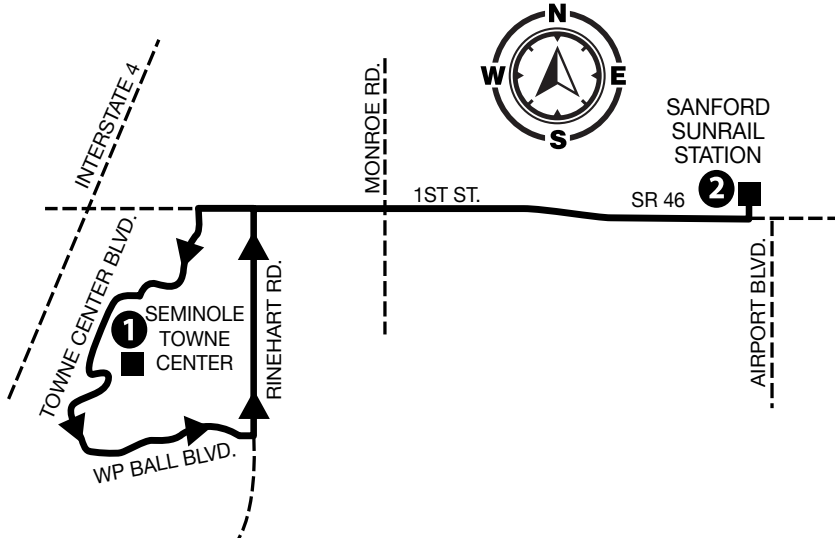

LINK 46 WEST

W. SR 46/Seminole Towne Center

Monday–Sunday & Holiday service

1. **SERVING:**
2. Seminole Towne Center
   - Walmart Rinehart Road
   - Sanford SunRail Station
   - NeighborLink 851

Numbers on map correspond to numbers on schedules.

Additional stops are located approximately every two blocks along each Link.

MONDAY-FRIDAY

SATURDAY

SUNDAY

SEMINOLE TOWNE CENTER TO SANFORD SUNRAIL		SANFORD SUNRAIL TO SEMINOLE TOWNE CENTER		SEMINOLE TOWNE CENTER TO SANFORD SUNRAIL		SANFORD SUNRAIL TO SEMINOLE TOWNE CENTER		SEMINOLE TOWNE CENTER TO SANFORD SUNRAIL		SANFORD SUNRAIL TO SEMINOLE TOWNE CENTER	
SEMINOLE TOWNE CENTER	SANFORD SUNRAIL	SANFORD SUNRAIL	SEMINOLE TOWNE CENTER	SEMINOLE TOWNE CENTER	SANFORD SUNRAIL	SANFORD SUNRAIL	SEMINOLE TOWNE CENTER	SEMINOLE TOWNE CENTER	SANFORD SUNRAIL	SANFORD SUNRAIL	SEMINOLE TOWNE CENTER
1	2	2	1	1	2	2	1	1	2	2	1
5:20	5:31	6:05	6:17	6:00	6:12	6:45	6:56	6:40	6:52	6:25	6:36
5:50	6:01	6:35	6:47	7:00	7:12	7:45	7:56	7:40	7:52	7:25	7:36
6:20	6:34	7:05	7:17	8:00	8:12	8:45	8:56	8:40	8:52	8:25	8:36
6:50	7:04	7:35	7:47	9:00	9:14	9:45	9:57	9:40	9:54	9:25	9:37
7:20	7:34	8:05	8:17	10:00	10:14	10:45	10:57	10:40	10:54	10:25	10:37
7:50	8:04	8:35	8:47	11:00	11:14	11:45	11:57	11:40	11:54	11:25	11:37
8:20	8:34	9:05	9:17	12:00	12:14	12:45	12:57	12:40	12:54	12:25	12:37
9:20	9:34	10:15	10:27	1:00	1:14	1:45	1:57	1:40	1:54	1:25	1:37
10:27	10:41	11:05	11:17	2:00	2:14	2:45	2:57	2:40	2:54	2:25	2:37
11:20	11:34	12:15	12:27	3:00	3:14	3:45	3:57	3:40	3:54	3:25	3:37
12:27	12:41	1:05	1:17	4:00	4:14	4:45	4:57	4:40	4:54	4:25	4:37
1:20	1:34	2:05	2:17	5:00	5:14	5:45	5:57	5:40	5:54	5:25	5:37
2:20	2:34	3:05	3:18	6:00	6:12	6:45	6:55	6:40	6:52	6:25	6:35
3:20	3:34	4:05	4:18	7:00	7:12	7:45	7:55	7:40	7:52	7:25	7:35
4:20	4:34	5:05	5:18	8:00	8:12	8:45	8:55				
5:20	5:34	5:55	5:48	9:00	9:12						
5:50	6:04	6:05	6:15								
6:20	6:32	6:35	6:45								
6:50	7:02	7:05	7:15								
7:20	7:32	7:35	7:45								
8:20	8:32	8:05	8:15								
9:20	9:32	9:05	9:15								

P.M. TIMES ARE SHOWN IN BOLD

P.M. TIMES ARE SHOWN IN BOLD

P.M. TIMES ARE SHOWN IN BOLD