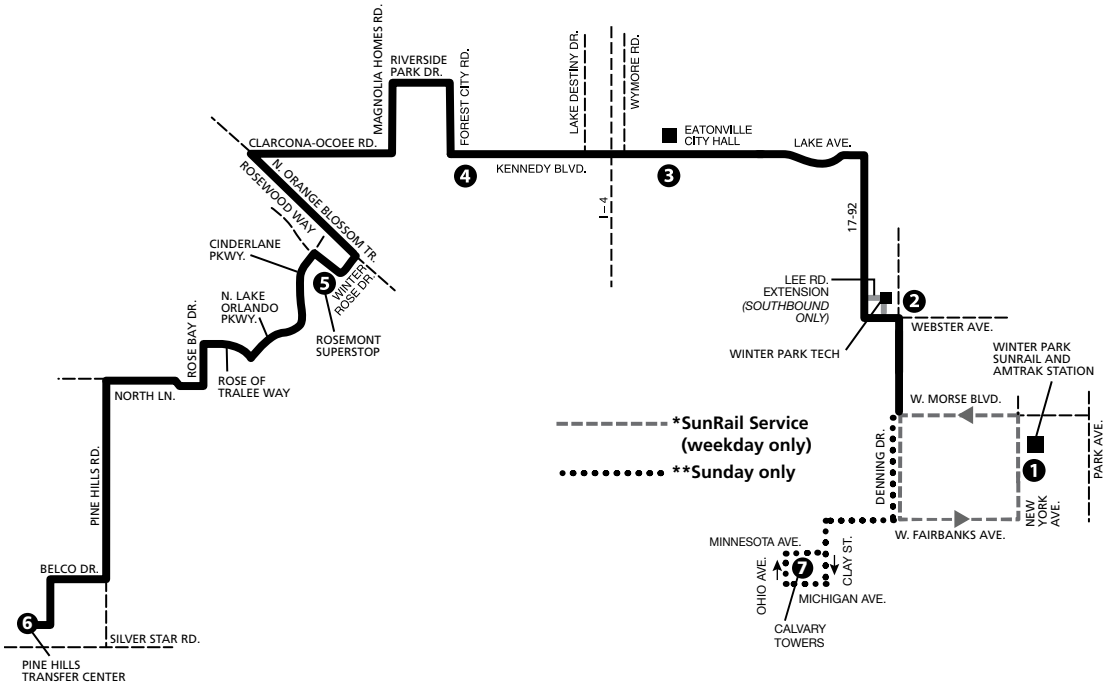

P.M. TIMES ARE SHOWN IN BOLD

LINK 9

Winter Park/Rosemont/ Pine Hills

Monday–Sunday
& Holiday service

- **SERVING:**
- Winter Park Tech
- Eatonville
- Rosemont SuperStop
- Rolling Hills
- Calvary Towers

Winter Park SunRail Station
Winter Park Amtrak
Pine Hills Transfer Center