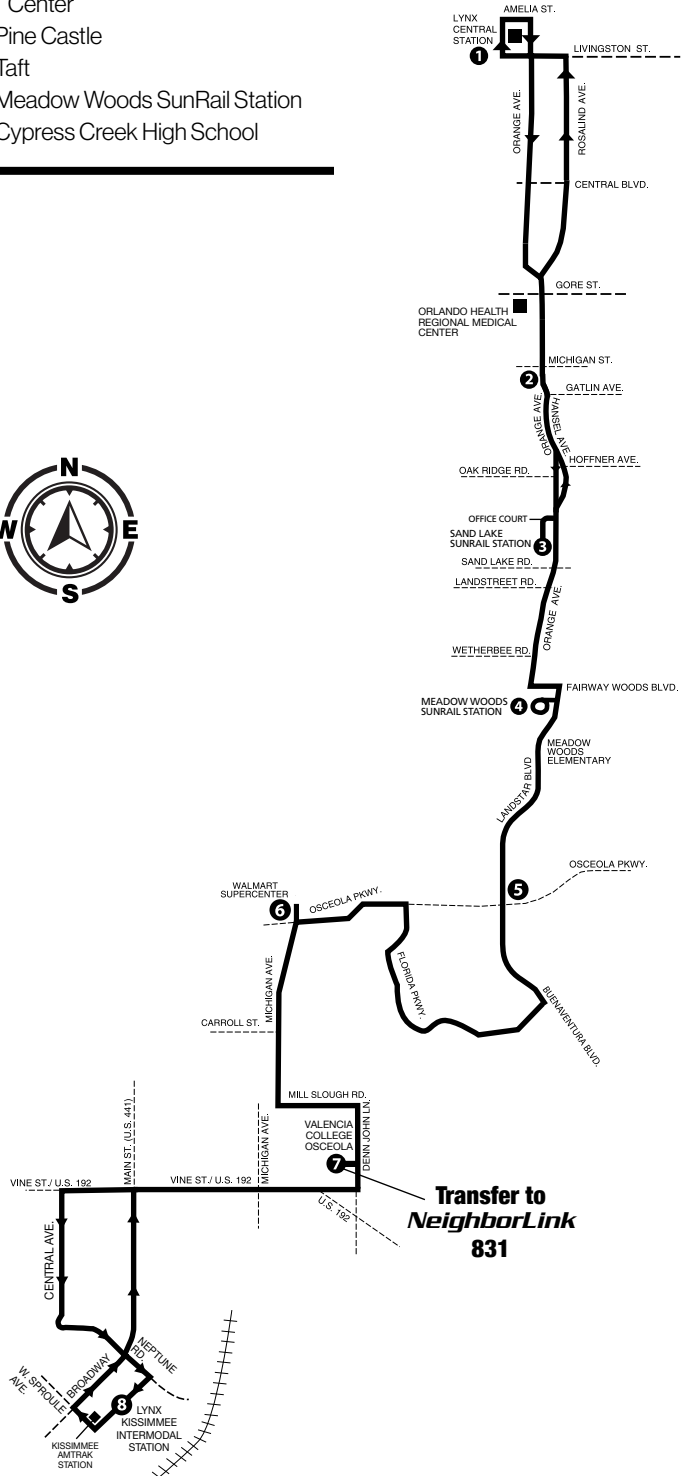

Valencia College Osceola
Vine Street
LYNX Kissimmee Intermodal Station
Sand Lake SunRail Station

Numbers on map correspond to numbers on schedules.

Additional stops are located approximately every two blocks along each Link.