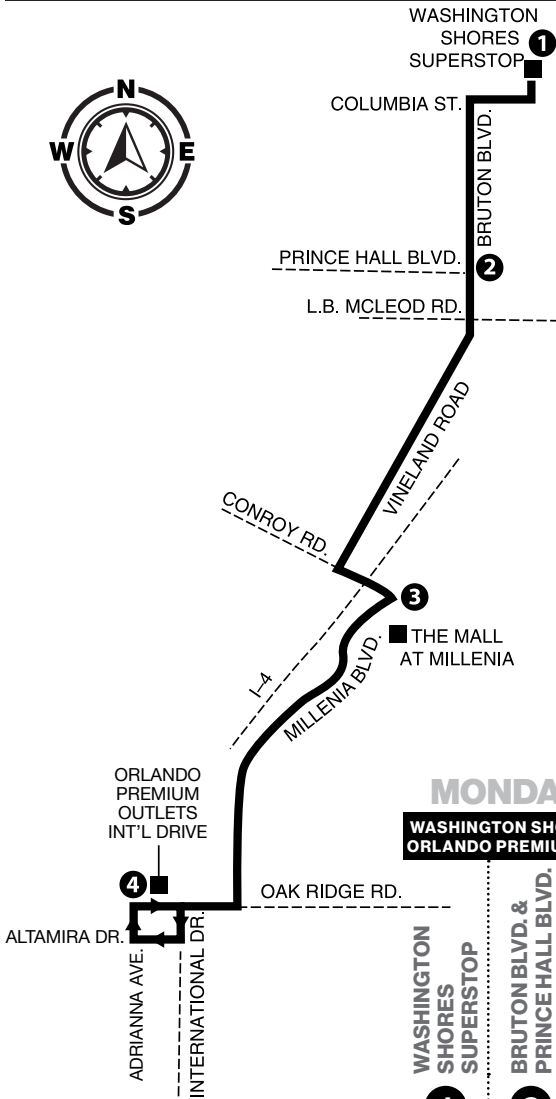

LINK 24

Millenia Blvd./Vineland Rd.

Monday–Sunday
& Holiday service

SERVING:

- Washington Shores SuperStop
- Bruton Boulevard
- Vineland Road
- The Mall at Millenia
- Orlando Premium Outlets Int'l Dr.

Numbers on map correspond to numbers on schedules.

Additional stops are located approximately every two blocks along each Link.

MONDAY-FRIDAY

WASHINGTON SHORES SUPERSTOP TO ORLANDO PREMIUM OUTLETS INT'L DR.

1	2	3	4
WASHINGTON SHORES SUPERSTOP	BRUTON BLVD. & PRINCE HALL BLVD.	CONROY RD. & MILLENIA BLVD.	W. OAK RIDGE RD. & ADRIANA AVE
6:00	6:06	6:14	6:25
7:00	7:06	7:14	7:26
8:00	8:06	8:14	8:28
9:00	9:06	9:14	9:28
10:00	10:06	10:15	10:30
11:00	11:06	11:15	11:30
12:00	12:06	12:15	12:30
1:00	1:06	1:15	1:30
2:00	2:06	2:15	2:30
3:00	3:06	3:15	3:30
4:00	4:06	4:15	4:30
5:00	5:06	5:15	5:30
6:00	6:06	6:15	6:29

MONDAY-FRIDAY

ORLANDO PREMIUM OUTLETS INT'L DR. TO WASHINGTON SHORES SUPERSTOP

4	3	2	1
W. OAK RIDGE RD. & ADRIANA AVE	CONROY RD. & MILLENIA BLVD.	BRUTON BLVD. & PRINCE HALL BLVD.	WASHINGTON SHORES SUPERSTOP
6:30	6:41	6:47	6:52
7:30	7:42	7:48	7:53
8:30	8:42	8:48	8:53
9:30	9:42	9:48	9:53
10:30	10:42	10:48	10:53
11:30	11:42	11:48	11:53
12:30	12:42	12:48	12:53
1:30	1:43	1:49	1:54
2:30	2:45	2:51	2:56
3:30	3:45	3:51	3:56
4:30	4:45	4:51	4:56
5:30	5:43	5:49	5:54

P.M. TIMES ARE SHOWN IN BOLD