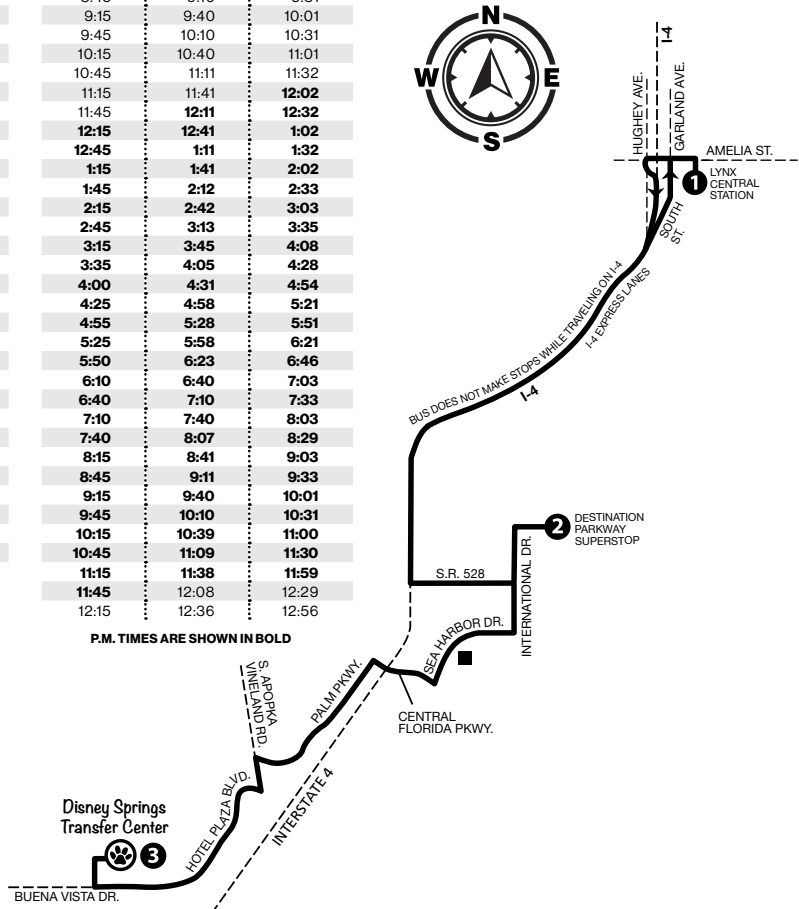

P.M. TIMES ARE SHOWN IN BOLD

Numbers on map correspond to numbers on schedules.

Additional stops are located approximately every two blocks along each Link.

LINK 350

SATURDAY

LYNX CENTRAL STATION TO DISNEY SPRINGS TRANSFER CENTER