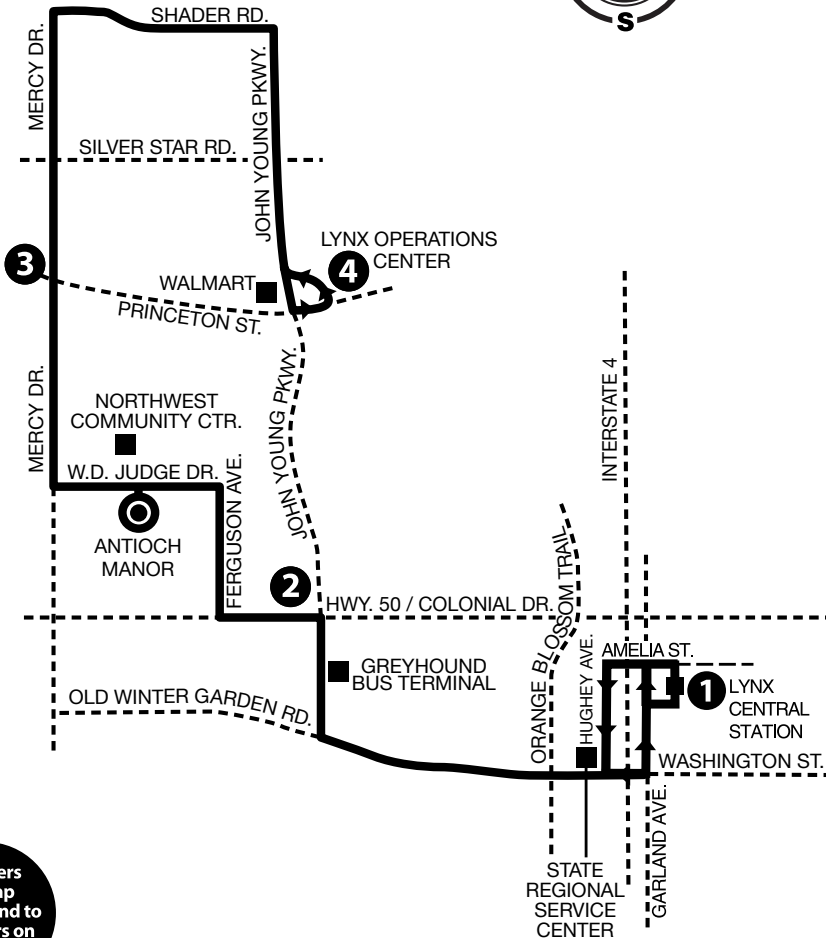

LINK 25

Mercy Drive/Shader Road

Monday–Sunday
& Holiday service

SERVING:

- LYNX Central Station
- State Regional Service Center
- Greyhound Bus Terminal
- Antioch Manor

- Northwest Community Center
- LYNX Operations Center

Numbers on map correspond to numbers on schedules.

Additional stops are located approximately every two blocks along each Link.