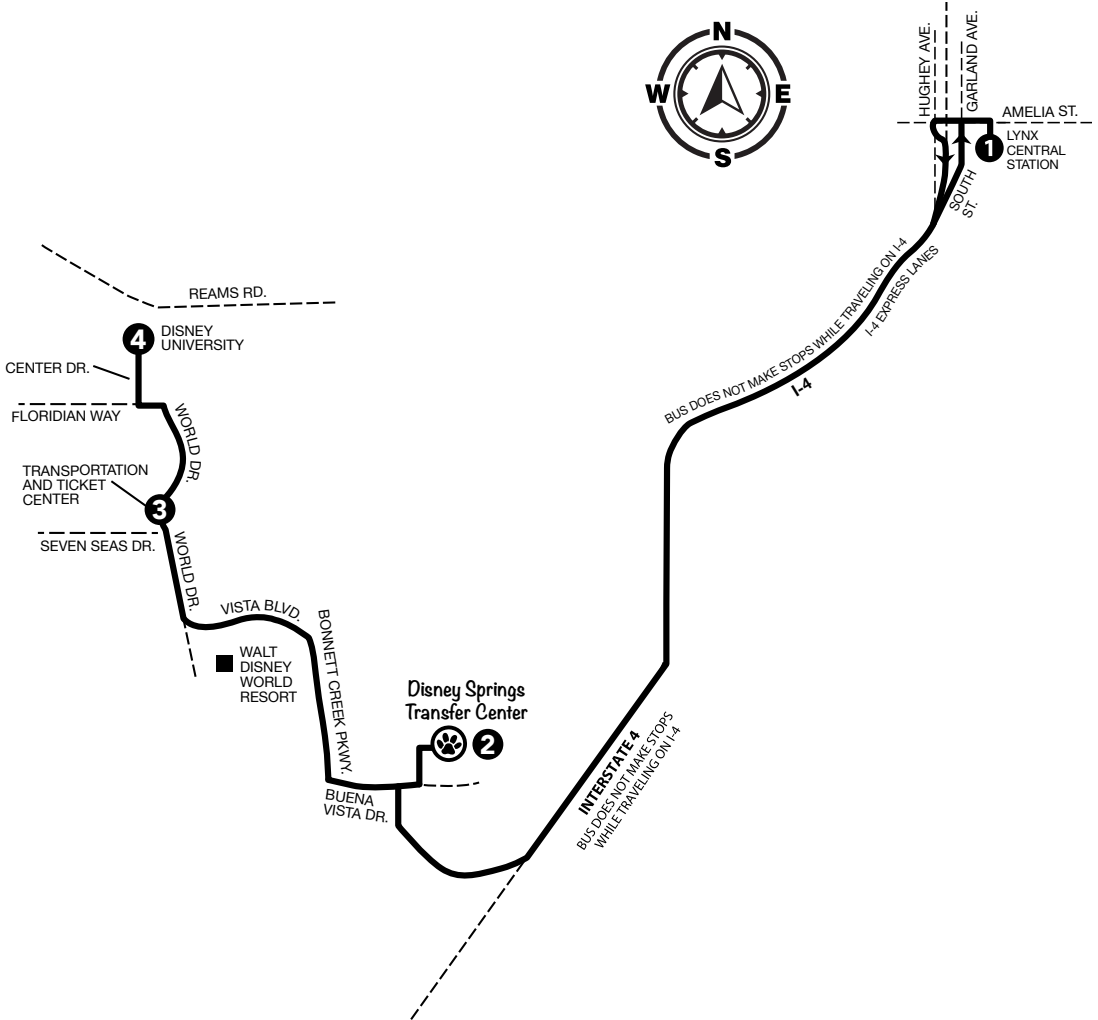

LINK 300

Disney/Orlando Express

Monday–Sunday
& Holiday service

SERVING:

- LYNX Central Station
- (Downtown Orlando)
- Disney Springs Transfer Center

Magic Kingdom/Transportation
and Ticket Center
Disney University

Stops only at timepoints
indicated in schedule