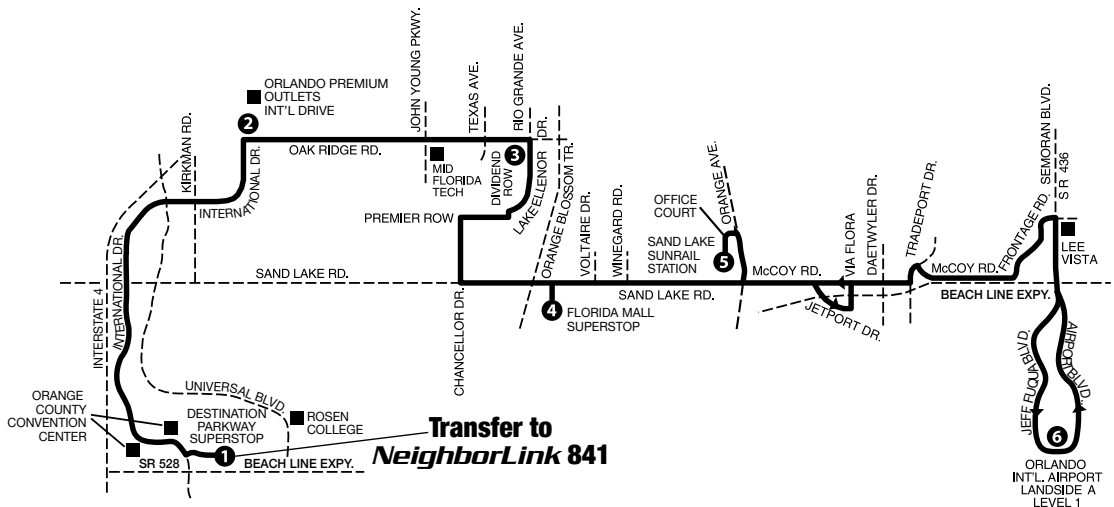

LINK 42

**International Drive
Oak Ridge Rd./Orlando Int'l
Airport**

Monday–Sunday
& Holiday service

SERVING:

- Destination Parkway SuperStop
- Orange County Convention Center
- Orlando Premium Outlets
- International Dr.
- W. Oak Ridge Road
- Mid Florida Tech
- Orlando Central Park
- Florida Mall
- Orlando International Airport
- NeighborLink 841
- Sand Lake SunRail Station

Numbers on map correspond to numbers on schedules.

Additional stops are located approximately every two blocks along each Link.