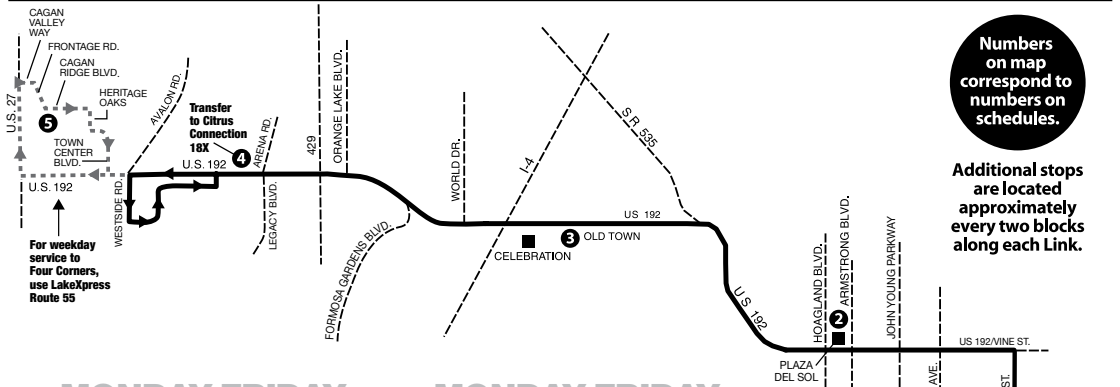

LINK 55

W. U.S. 192/Four Corners

Monday–Sunday
& Holiday service

SERVING:

- LYNX Kissimmee Intermodal
- Station/SunRail
- Old Town
- Celebration

- Orange Lake
- Four Corners Walmart
- Plaza Del Sol
- Citrus Connection 18X
- LakeXpress 55