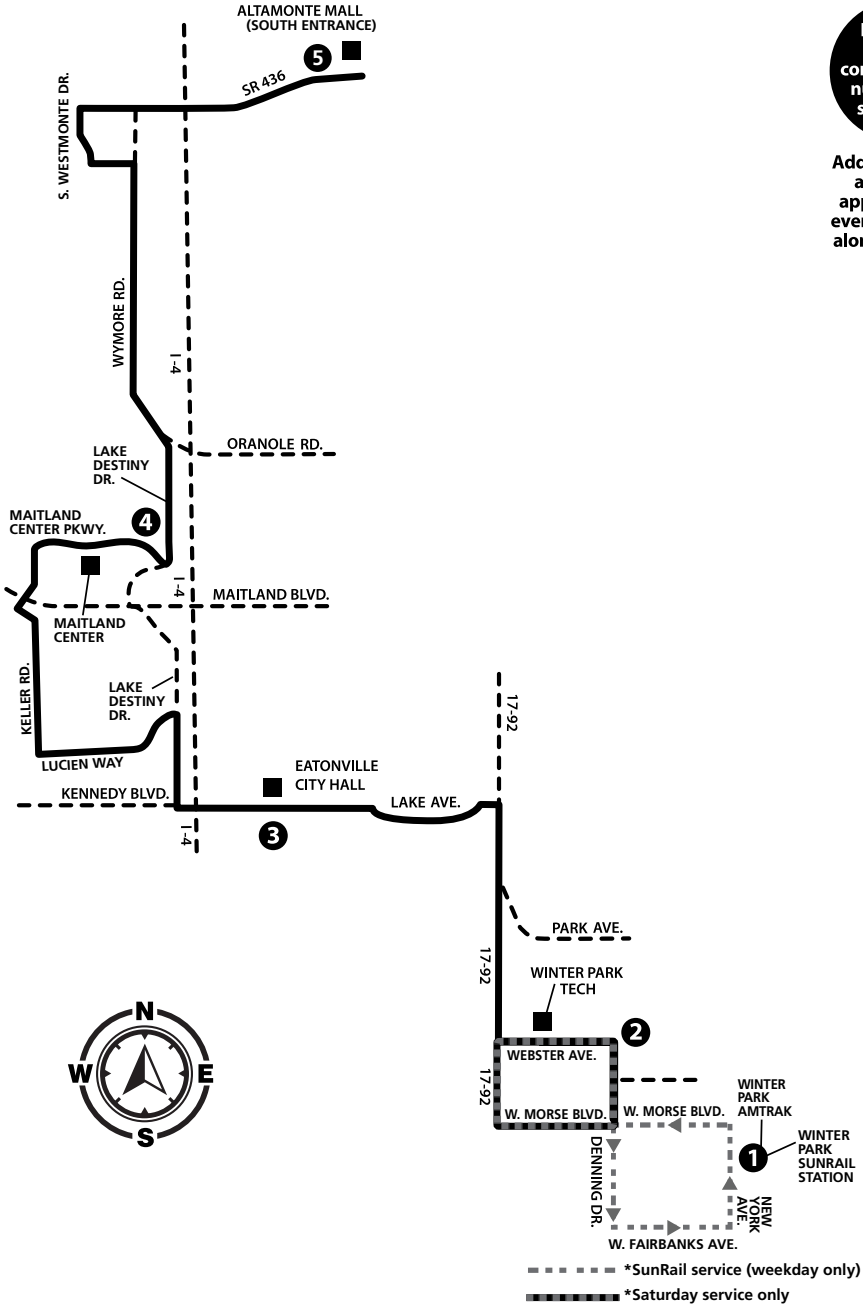

7 SCHEDULES & MAPS

LINK 1

Winter Park/Maitland/ Altamonte Springs

Monday–Saturday service
No Sunday/Holiday service

- **SERVING:**
- Winter Park Tech
- Eatonville
- Maitland Center
- Altamonte Mall

Winter Park SunRail Station
Winter Park Amtrak