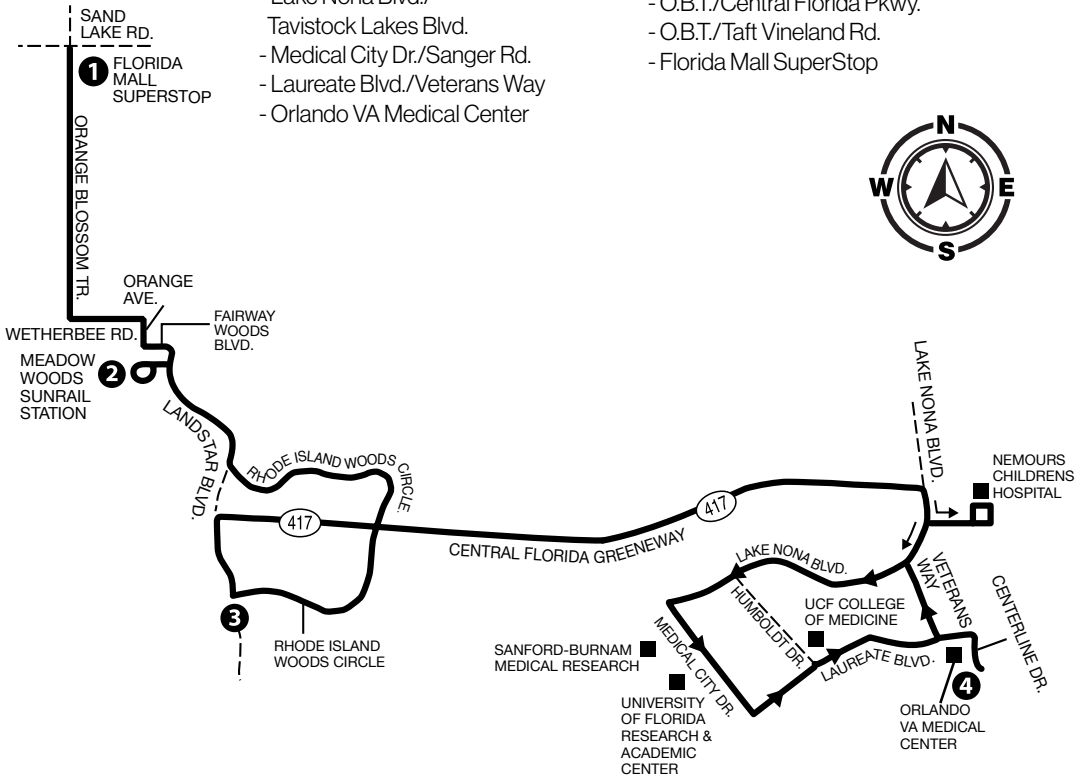

Numbers on map correspond to numbers on schedules.

This route makes limited stops.

FASTLINK 418 EASTBOUND STOPS

- Florida Mall SuperStop
- O.B.T./Taft Vinland Rd.
- O.B.T./Central Florida Pkwy.
- O.B.T./Heritage Village Lane
- W. Wetherbee Rd./O.B.T.
- W. Wetherbee Rd./Braxted Dr.
- W. Wetherbee Rd./Bisted Dr.
- Meadow Woods SunRail Station
- Landstar Blvd./Kentucky Woods Ln.
- Rhode Island Woods Cir./Oklahoma Woods Cir.
- Rhode Island Woods Cir./Fairway Glen Dr.
- Meadow Woods Rec. Center
- Rhode Island Woods Cir./Wyndham Lakes Blvd.
- Landstar Blvd./Arbor Meadows Blvd.
- Nemours Children's Hospital
- Lake Nona Blvd./Tavistock Lakes Blvd.
- Medical City Dr./Sanger Rd.
- Laureate Blvd./Veterans Way
- Orlando VA Medical Center

FASTLINK 418 WESTBOUND STOPS

- Orlando VA Medical Center
- Veterans Way/Laureate Blvd.
- Veterans Way/Lake Nona Blvd.
- Lake Nona Blvd./Tavistock Lakes Blvd.
- Rhode Island Woods Cir./Landstar Blvd.
- Rhode Island Woods Cir./Wyndham Lakes Blvd.
- Meadow Woods Rec. Center
- Rhode Island Woods Cir./Salem Woods Ln.
- Rhode Island Woods Cir./Villa Del Sol Cir.
- Landstar Blvd./Kentucky Woods Ln.
- Meadow Woods SunRail Station
- W. Wetherbee Rd./Sir Winston Way
- W. Wetherbee Rd./Isle of Wright Dr.
- O.B.T./Wetherbee Rd.
- O.B.T./Peppermill Blvd.
- O.B.T./Central Florida Pkwy.
- O.B.T./Taft Vinland Rd.
- Florida Mall SuperStop