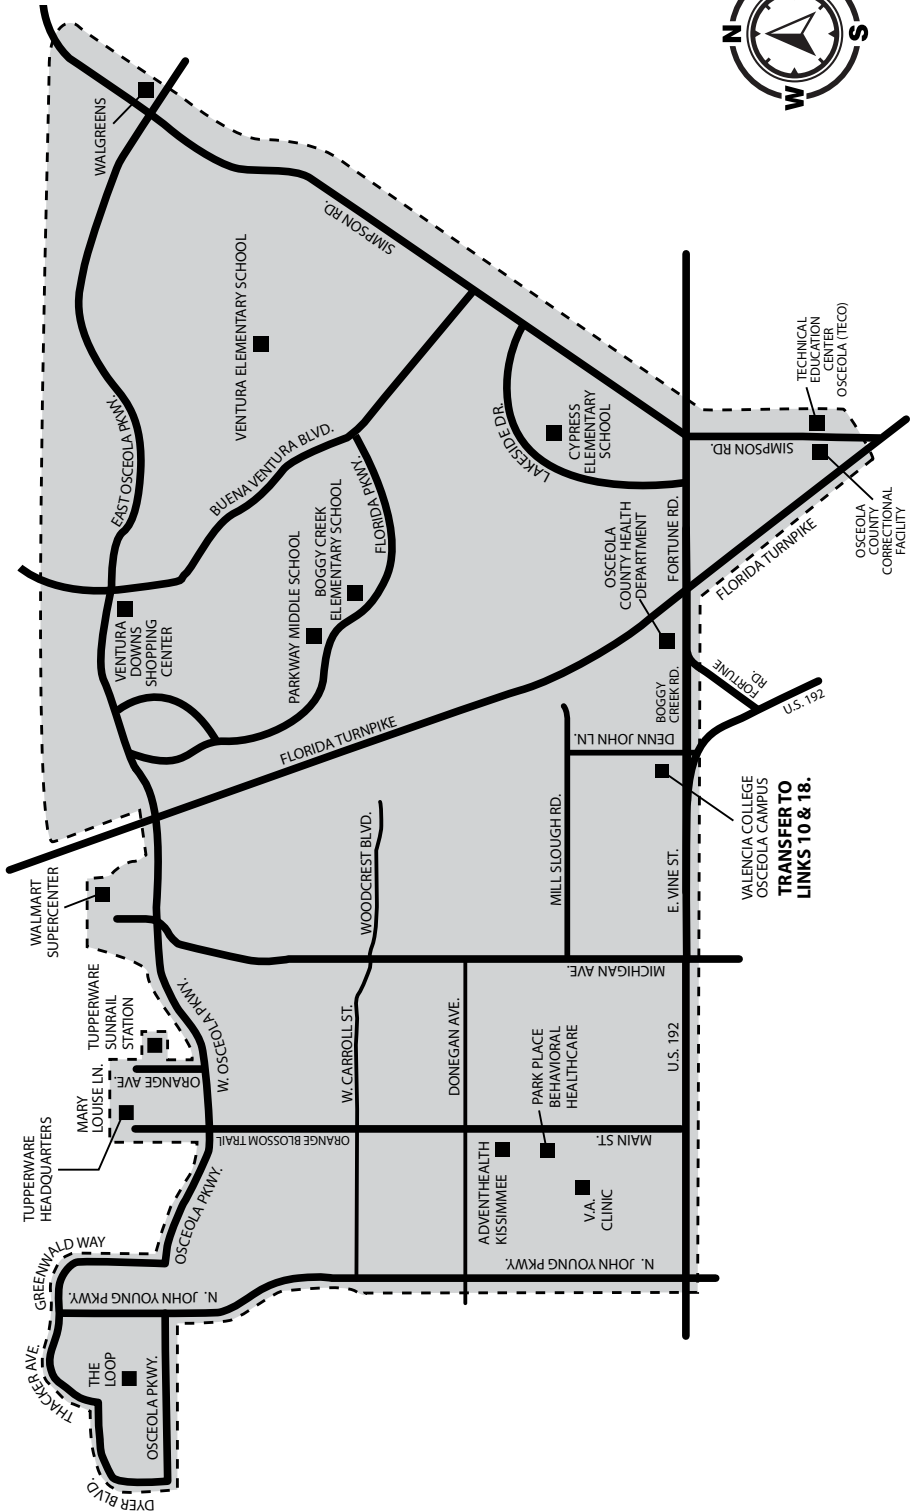

NEIGHBORLINK 831

= Service Area