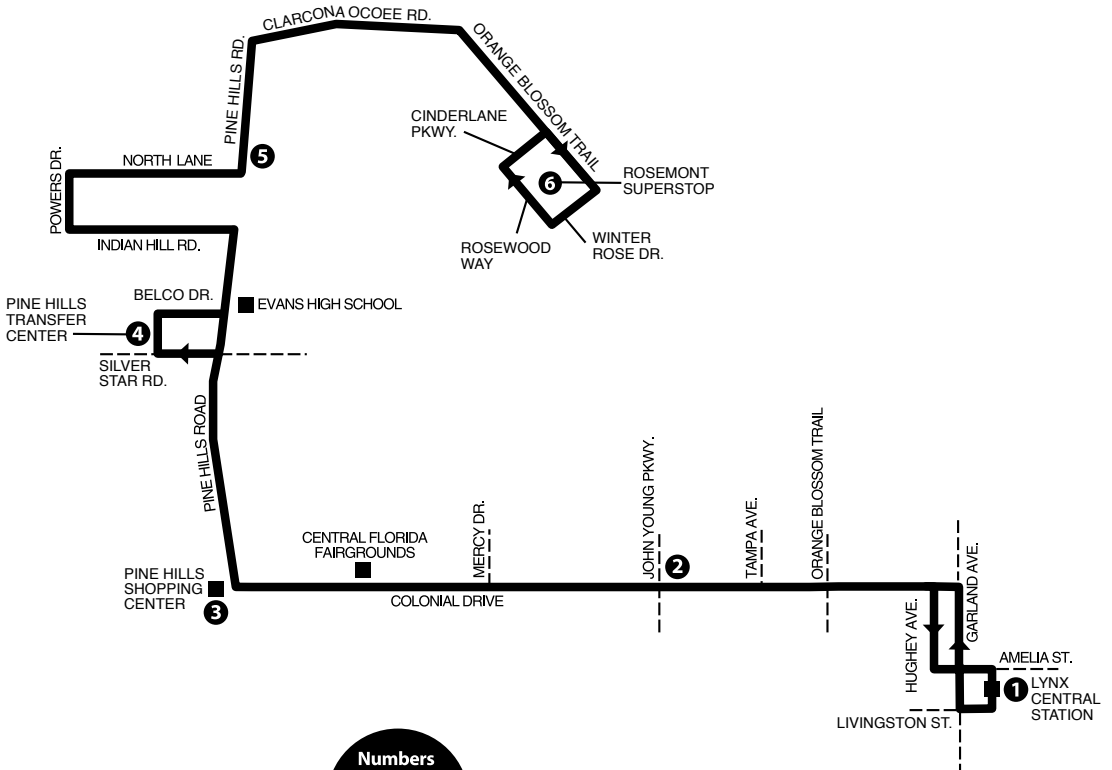

LINK 49

W. Colonial Drive/ Pine Hills Rd./Rosemont

Monday–Sunday
& Holiday service

- **SERVING:**
- LYNX Central Station
- Central Florida Fairgrounds
- Pine Hills Transfer Center
- Evans High School
- Meadowbrook

Silver Hills Center
Rosemont SuperStop

**Numbers
on map
correspond to
numbers on
schedules.**

**Additional stops
are located
approximately
every two blocks
along each Link.**