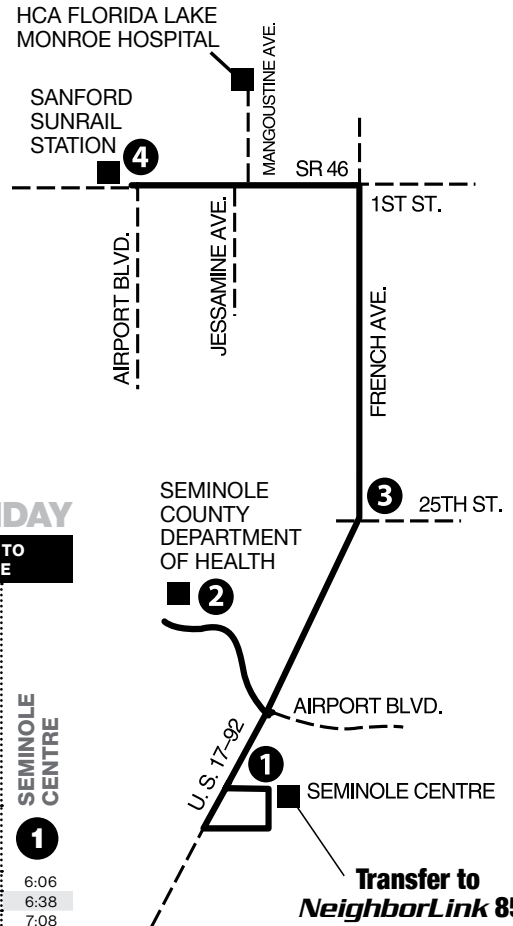

LINK 34

N. U.S. 17-92/Sanford

Monday–Sunday
& Holiday service

SERVING:
• Seminole Centre
• Seminole County Department of Health
• Health
• HCA Florida Lake Monroe Hospital

Sanford SunRail Station
NeighborLink 851

Numbers on map correspond to numbers on schedules.

Additional stops are located approximately every two blocks every two blocks along each Link.

MONDAY-FRIDAY

SEMINOLE CENTRE TO SANFORD SUNRAIL

SEMINOLE CENTRE 1	SEMINOLE COUNTY DEPT. OF HEALTH 2	17/92 & 25TH ST. 3	SANFORD SUNRAIL STATION 4
5:30	5:35	5:41	5:50
6:00	6:06	6:13	6:22
6:30	6:36	6:43	6:52
7:00	7:06	7:13	7:22
7:30	7:36	7:43	7:52
8:00	8:06	8:13	8:22
8:30	8:36	8:43	8:52
9:30	9:36	9:43	9:52
10:30	10:36	10:43	10:52
11:30	11:36	11:43	11:52
12:30	12:36	12:43	12:52
1:30	1:36	1:43	1:52
2:30	2:36	2:43	2:52
3:30	3:36	3:44	3:55
4:30	4:36	4:44	4:55
5:00	5:06	5:14	5:25
5:30	5:36	5:44	5:55
6:00	6:06	6:12	6:21
6:30	6:36	6:42	6:51
7:00	7:06	7:12	7:21
7:30	7:36	7:42	7:51
8:30	8:36	8:42	8:51
9:20	9:26	9:32	9:41

P.M. TIMES ARE SHOWN IN BOLD

MONDAY-FRIDAY

SANFORD SUNRAIL TO SEMINOLE CENTRE

SANFORD SUNRAIL STATION 4	17/92 & 25TH ST. 3	SEMINOLE COUNTY DEPT. OF HEALTH 2	SEMINOLE CENTRE 1
5:45	5:56	6:01	6:06
6:15	6:26	6:32	6:38
6:45	6:56	7:02	7:08
7:15	7:26	7:32	7:38
7:45	7:56	8:02	8:08
8:15	8:26	8:32	8:38
8:45	8:56	9:02	9:08
9:45	9:56	10:02	10:07
10:45	10:56	11:02	11:07
11:45	11:56	12:02	12:07
12:45	12:56	1:02	1:07
1:45	1:56	2:02	2:07
2:45	2:56	3:02	3:07
3:45	3:56	4:02	4:08
4:45	4:56	5:02	5:08
5:15	5:26	5:32	5:38
5:45	5:56	6:02	6:08
6:15	6:25	6:30	6:35
6:50	7:00	7:05	7:10
7:20	7:30	7:35	7:40
7:50	8:00	8:05	8:10
8:50	9:00	9:05	9:10
9:45	9:55	10:00	10:05

P.M. TIMES ARE SHOWN IN BOLD