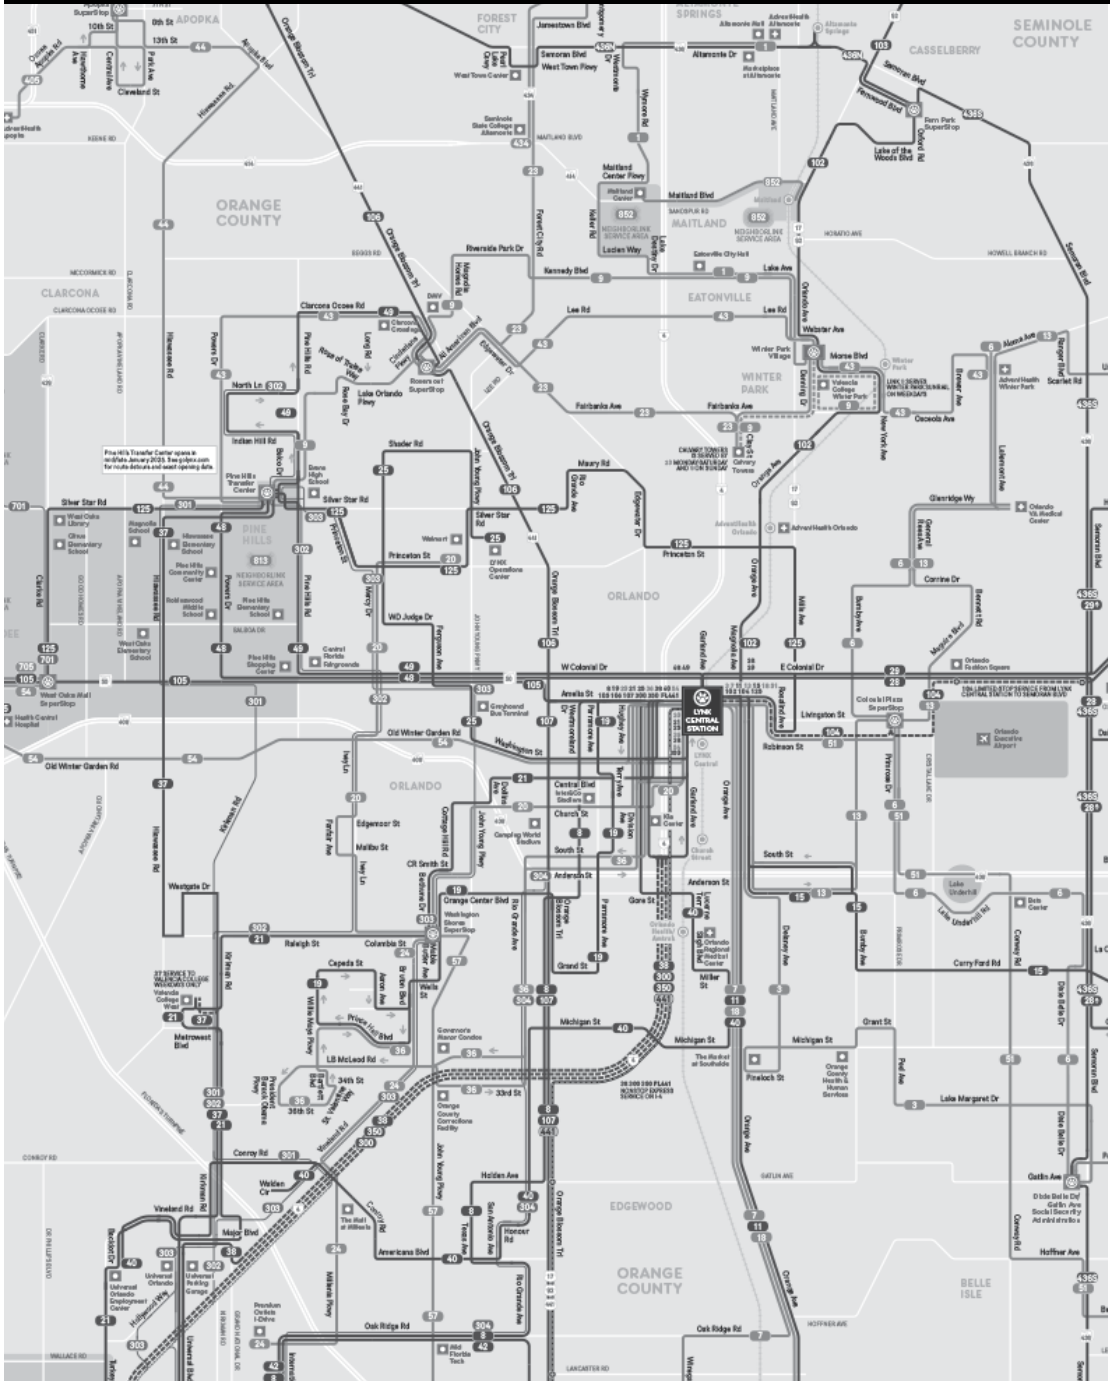

7 SCHEDULES & MAPS