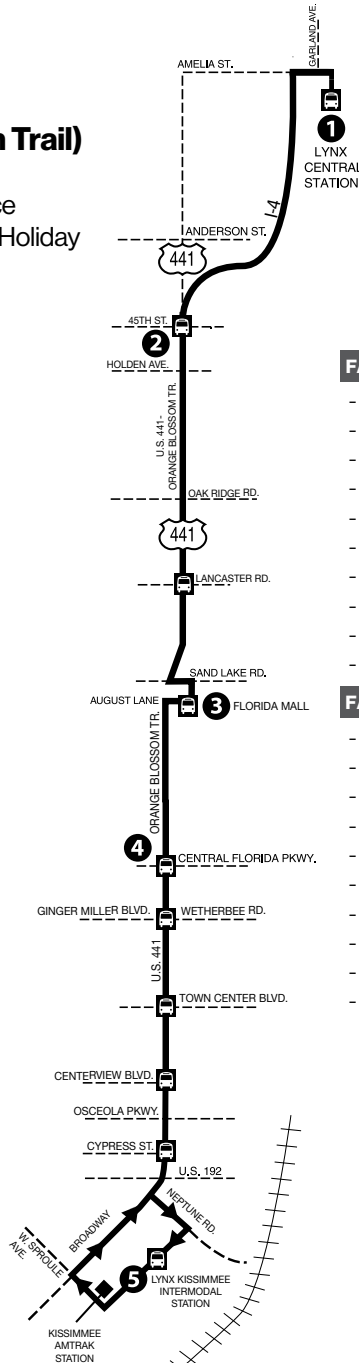

FASTLINK 441

South U.S. 441 (Orange Blossom Trail) FastLink

Monday–Friday service

No Saturday, Sunday/Holiday service

- **SERVING:**
- LYNX Central Station
- Florida Mall
- LYNX Kissimmee Intermodal Station/SunRail

Osceola School for the Arts
Crosslands Shopping Center

South U.S. 441 (Orange Blossom Trail) FastLink

Monday–Friday service

No Saturday, Sunday/Holiday service

Numbers on map correspond to numbers on schedules.

This route makes limited stops.

FASTLINK 441 OUTBOUND STOPS

- LYNX Central Station
- Orange Blossom Tr./45th St.
- Orange Blossom Tr./Lancaster Rd.
- Florida Mall SuperStop
- Orange Blossom Tr./Central Florida Pkwy.
- Orange Blossom Tr./Ginger Mill Blvd.
- Orange Blossom Tr./Town Center Blvd.
- Orange Blossom Tr./Centerview Blvd.
- Orange Blossom Tr./Cypress St. (Hwy. 192)
- LYNX Kissimmee Intermodal Station

FASTLINK 441 INBOUND STOPS

- LYNX Kissimmee Intermodal Station
- Orange Blossom Tr./Cypress St. (Hwy. 192)
- Orange Blossom Tr./Centerview Blvd.
- Orange Blossom Tr./Town Center Blvd.
- Orange Blossom Tr./Wetherbee Rd.
- Orange Blossom Tr./Central Florida Pkwy.
- Florida Mall SuperStop
- Orange Blossom Tr./Lancaster Rd.
- Orange Blossom Tr./45th St.
- LYNX Central Station