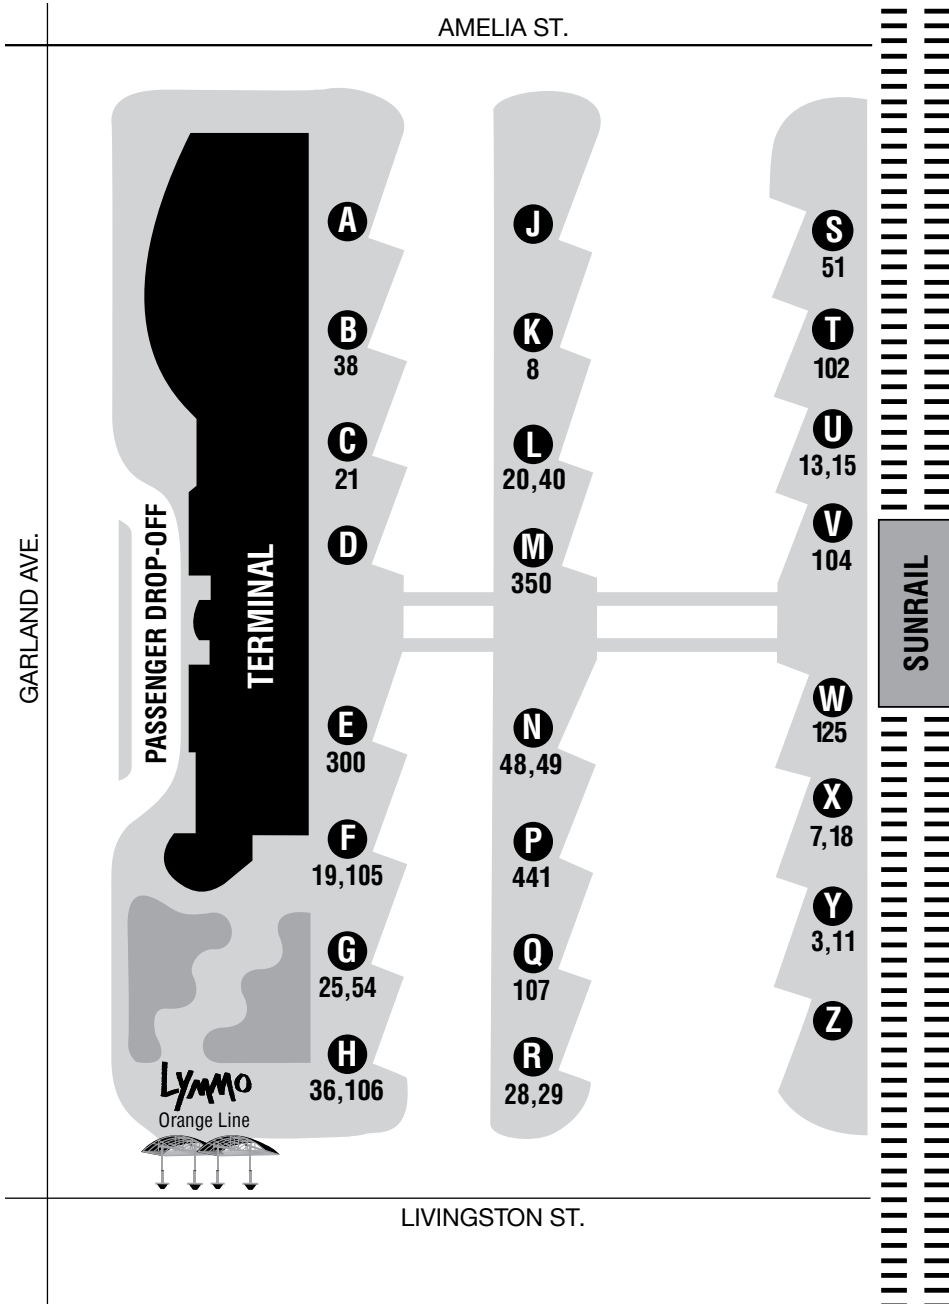

LYNX CENTRAL STATION BAY MAP