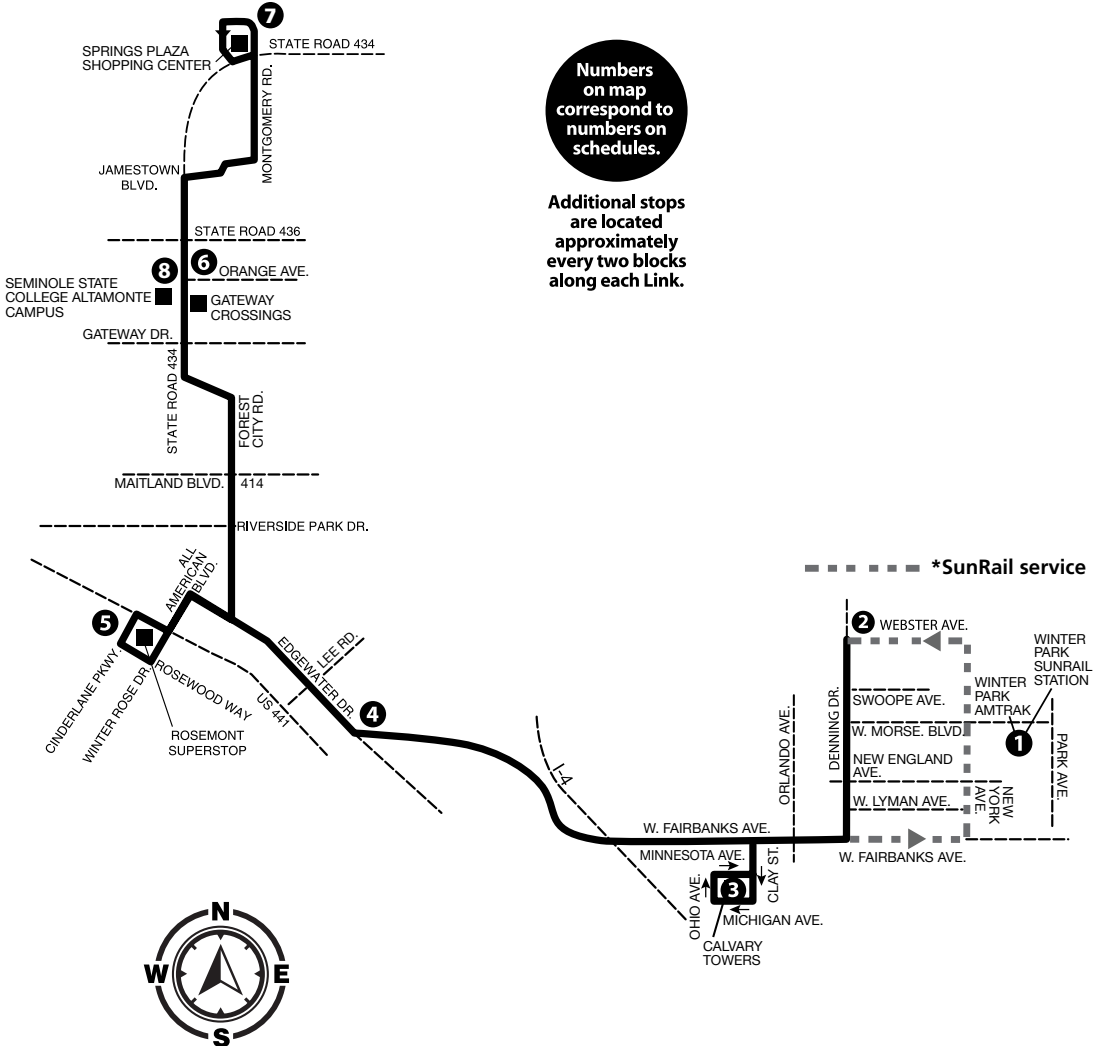

- Winter Park SunRail Station
- Winter Park Amtrak Station
- Calvary Towers

Numbers on map correspond to numbers on schedules.

Additional stops are located approximately every two blocks along each Link.