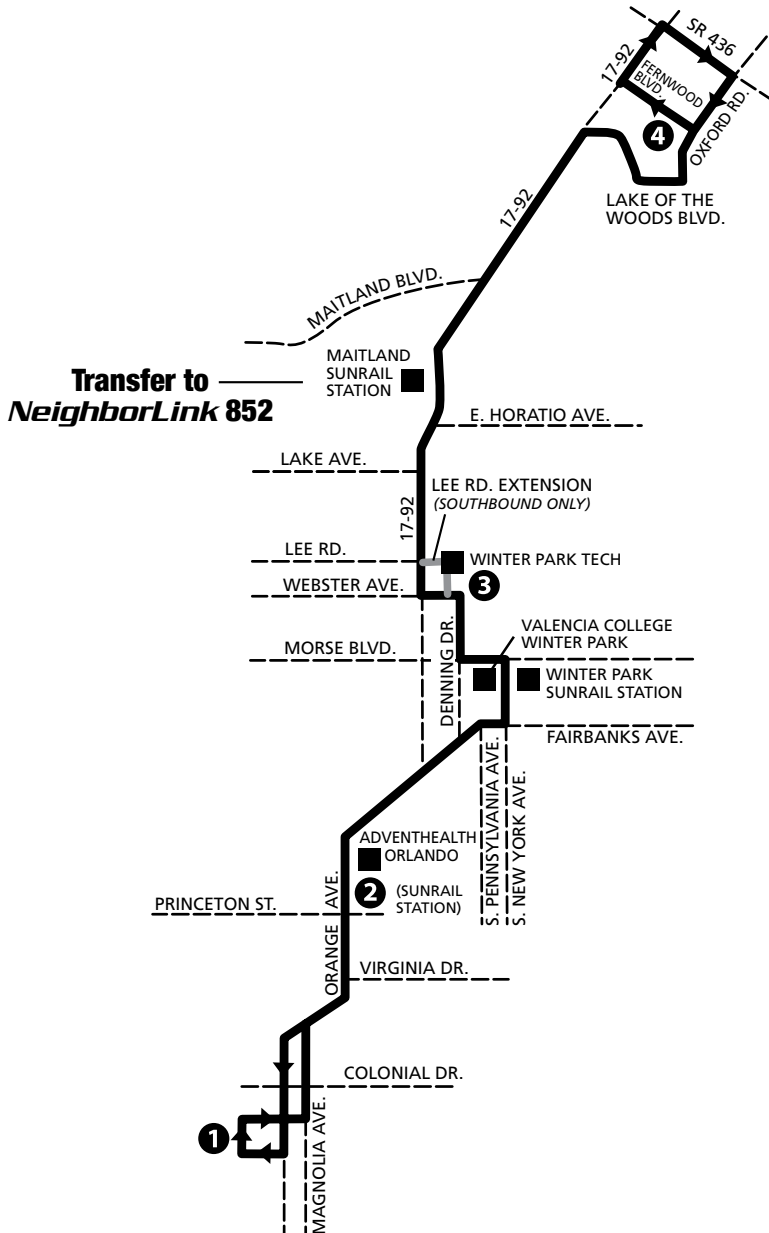

LINK 102

Orange Avenue/ South U.S. 17-92

Monday–Sunday
& Holiday service

• SERVING:

- LYNX Central Station
- AdventHealth Orlando
- Valencia College
- Winter Park
- Winter Park Tech

- Maitland
- Fern Park
- NeighborLink 852

Numbers on map correspond to numbers on schedules.

Additional stops are located approximately every two blocks along each Link.