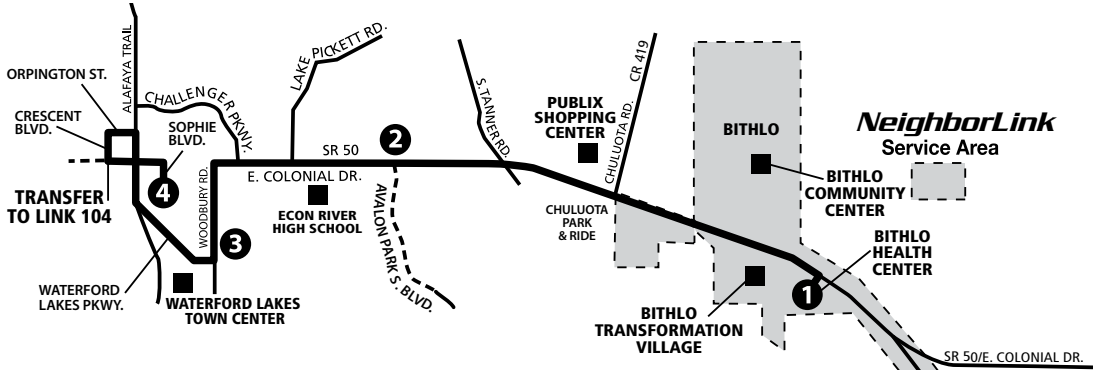

NEIGHBORLINK 821

E. Colonial Dr./Bithlo

Monday–Saturday service
No Sunday/Holiday service

SERVING:

- Link 104
- Chuluota Park & Ride
- Bithlo Health Center
- Bithlo Community Center
- Bithlo Transformation Village
- Orange County Health Dept.

- East Orange Community Center
- Orange County WIC
- Alafaya Branch Library
- Econ River High School

MONDAY-SATURDAY

BITHLO HEALTH CENTER TO ALAFAYA TR. & COLONIAL DR.

BITHLO HEALTH CENTER	E. COLONIAL DR. & ALAFAYA PK. S. BLVD.	WATERFORD LAKES & WOODBURY RD.	E. ORANGE COMMUNITY CENTER
1	2	3	4
4:40	5:18	5:26	5:39
5:35	6:13	6:21	6:34
7:05	7:14	7:22	7:35
8:05	8:14	8:22	8:35
9:05	9:14	9:22	9:35
10:05	10:14	10:22	10:35
11:05	11:14	11:22	11:35
12:05	12:14	12:22	12:35
1:05	1:14	1:22	1:35
2:05	2:14	2:22	2:35
3:05	3:14	3:22	3:35
4:05	4:14	4:22	4:35
5:05	5:14	5:22	5:35
6:05	6:14	6:22	6:35
7:05	7:14	7:22	7:35

P.M. TIMES ARE SHOWN IN BOLD

MONDAY-SATURDAY

ALAFAYA TR. & COLONIAL DR. TO BITHLO HEALTH CENTER

E. ORANGE COMMUNITY CENTER	WATERFORD LAKES & WOODBURY RD.	E. COLONIAL DR. & ALAFAYA PK. S. BLVD.	BITHLO HEALTH CENTER
4	3	2	1
5:45	5:58	6:06	6:15
6:45	6:58	7:06	7:15
7:45	7:58	8:06	8:15
8:45	8:58	9:06	9:15
9:45	9:58	10:06	10:15
10:45	10:58	11:06	11:15
11:45	11:58	12:06	12:15
12:45	12:58	1:06	1:15
1:45	1:58	2:06	2:15
2:45	2:58	3:06	3:15
3:45	3:58	4:06	4:15
4:45	4:58	5:06	5:15
5:45	5:58	6:06	6:15
6:45	6:58	7:06	7:15*
7:45	7:58	8:06	8:15*

P.M. TIMES ARE SHOWN IN BOLD

*These trips will operate within the zone until 7:45 & 8:45 P.M.