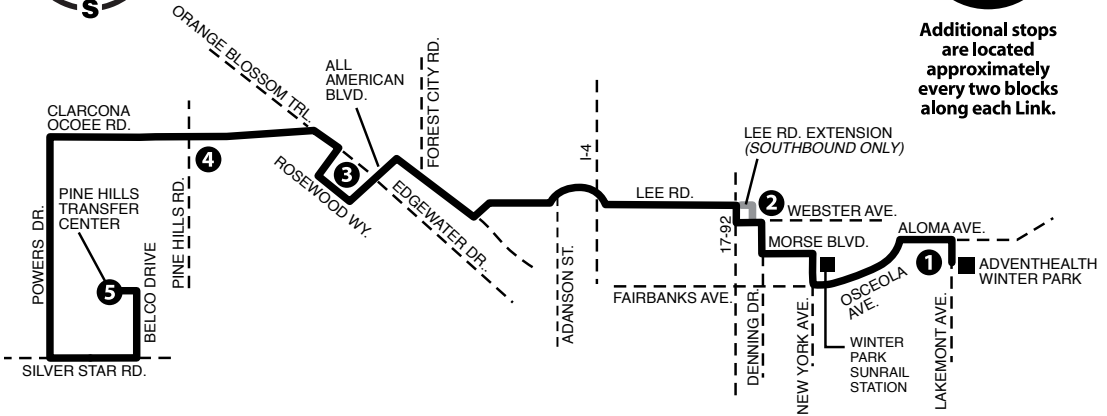

LINK 43

Winter Park/Lee Rd./Pine Hills

Monday–Sunday
& Holiday service

- **SERVING:**
- AdventHealth Winter Park
- Winter Park Village
- Rollins College
- Winter Park Library
- Valencia College Winter Park

- Everest University
- Rosemont SuperStop
- Pine Hills Transfer Center

Numbers on map correspond to numbers on schedules.

Additional stops are located approximately every two blocks along each Link.

MONDAY-FRIDAY

ALOMA AVENUE TO PINE HILLS TRANSFER CENTER

1 ALOMA AVE. & LAKEMONT AVE.	2 WEBSTER AVE. & DENNING DR.	3 ROSEMONT SUPERSTOP (ARRIVE)	3 ROSEMONT SUPERSTOP (DEPART)	4 CLARCONA OCOEEE RD. & PINE HILLS RD.	5 PINE HILLS TRANSFER CENTER
			6:20	6:27	6:37
6:35	6:50	7:11	7:11	7:19	7:30
7:30	7:46	8:08	8:08	8:16	8:28
8:30	8:45	9:07	9:07	9:15	9:27
9:30	9:45	10:09	10:09	10:17	10:29
10:30	10:45	11:09	11:09	11:16	11:28
11:30	11:45	12:09	12:09	12:15	12:28
12:30	12:45	1:09	1:09	1:15	1:28
1:30	1:45	2:09	2:09	2:16	2:29
2:30	2:45	3:10	3:10	3:17	3:30
3:30	3:45	4:12	4:12	4:19	4:32
4:30	4:46	5:13	5:13	5:21	5:35
5:30	5:46	6:11	6:11	6:18	6:32
6:30	6:44	7:05	7:05	7:12	7:24
7:30	7:43	8:02	8:02	8:08	8:20
8:25	8:38	8:57	8:57	9:03	9:14

MONDAY-FRIDAY

PINE HILLS TRANSFER CENTER TO ALOMA AVENUE

5 PINE HILLS TRANSFER CENTER	4 CLARCONA OCOEEE RD. & PINE HILLS RD.	3 ROSEMONT SUPERSTOP (ARRIVE)	3 ROSEMONT SUPERSTOP (DEPART)	2 WEBSTER AVE. & DENNING DR.	1 ALOMA AVE. & LAKEMONT AVE.
5:20	5:30	5:39	5:39	6:01	6:10
6:15	6:26	6:35	6:35	6:57	7:09
7:15	7:26	7:35	7:35	7:58	8:10
8:15	8:26	8:35	8:35	8:58	9:11
9:15	9:26	9:35	9:35	9:57	10:10
10:15	10:26	10:35	10:35	10:57	11:10
11:15	11:26	11:35	11:35	11:57	12:10
12:15	12:26	12:35	12:35	12:57	1:11
1:15	1:26	1:35	1:35	1:57	2:11
2:15	2:26	2:35	2:35	2:58	3:12
3:15	3:26	3:35	3:35	3:58	4:12
4:15	4:26	4:36	4:36	4:59	5:13
5:20	5:31	5:41	5:41	6:03	6:17
6:20	6:30	6:39	6:39	6:58	7:11
7:20	7:30	7:39	7:39	7:58	8:08

P.M. TIMES ARE SHOWN IN BOLD