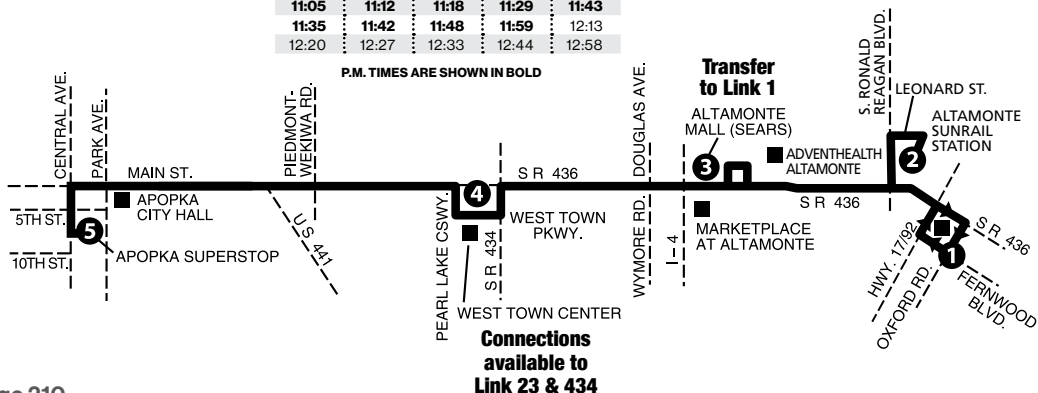

P.M. TIMES ARE SHOWN IN BOLD

MONDAY-FRIDAY

APOPKA SUPERSTOP TO FERN PARK				
5	4	3	2	1
APOPKA SUPERSTOP	WEST TOWN PKWY. & SR 434	ALTAMONTE MALL	ALTAMONTE SUNRAIL	FERNWOOD BLVD. & OXFORD RD.
4:30	4:46	4:59	5:05	5:12
5:00	5:17	5:32	5:41	5:48
5:30	5:48	6:04	6:13	6:21
6:00	6:19	6:35	6:44	6:52
6:30	6:49	7:06	7:15	7:23
7:00	7:20	7:37	7:46	7:54
7:30	7:50	8:07	8:16	8:24
8:00	8:20	8:37	8:46	8:54
8:25	8:45	9:02	9:11	9:19
8:55	9:15	9:32	9:41	9:49
9:25	9:45	10:02	10:11	10:19
9:55	10:15	10:32	10:41	10:49
10:25	10:45	11:02	11:11	11:19
10:55	11:15	11:33	11:42	11:51
11:25	11:45	12:03	12:12	12:21
11:55	12:15	12:33	12:42	12:51
12:20	12:41	12:59	1:09	1:18
12:50	1:11	1:29	1:39	1:48
1:20	1:41	1:59	2:09	2:18
1:50	2:11	2:29	2:39	2:48
2:20	2:41	2:59	3:09	3:18
2:50	3:12	3:30	3:41	3:50
3:20	3:42	4:00	4:11	4:20
3:50	4:12	4:32	4:43	4:53
4:20	4:42	5:02	5:13	5:23
4:50	5:11	5:30	5:41	5:51
5:25	5:46	6:05	6:16	6:26
5:55	6:15	6:32	6:42	6:50
6:30	6:47	7:04	7:14	7:21
7:00	7:17	7:33	7:40	7:47
7:30	7:46	7:59	8:06	8:13
8:05	8:21	8:34	8:41	8:48
8:35	8:51	9:04	9:11	9:18
9:05	9:21	9:34	9:41	9:48
9:55	10:11	10:24	10:31	10:38

P.M. TIMES ARE SHOWN IN BOLD