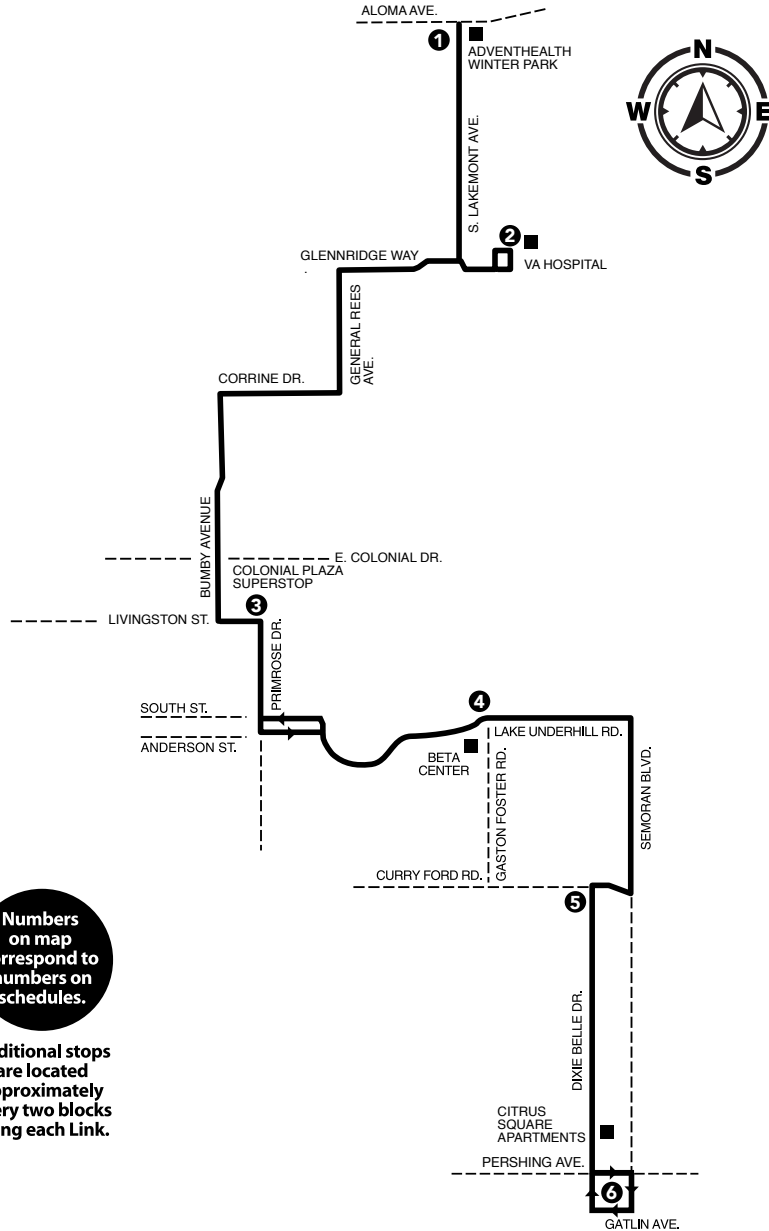

P.M. TIMES ARE SHOWN IN BOLD

LINK 6

Dixie Belle Drive/ Bumby Avenue

No Saturday/Sunday/
Holiday service

: SERVING:

- Colonial Plaza SuperStop
- BETA Center
- VA Clinic
- AdventHealth Winter Park
-
-
-

Numbers on map correspond to numbers on schedules.