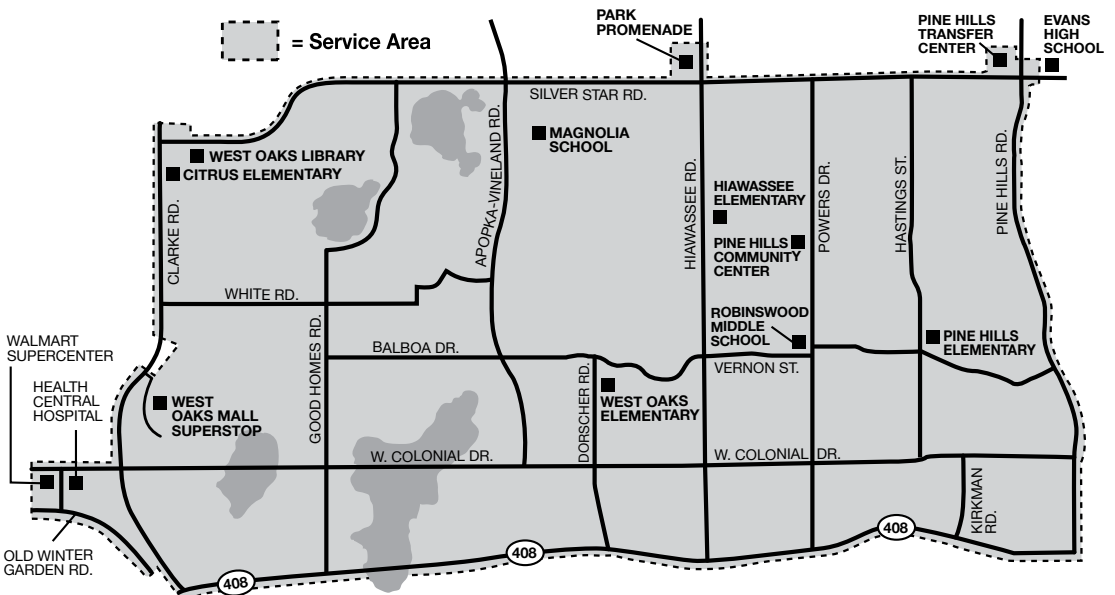

NEIGHBORLINK 813 Pine Hills

Monday–Saturday service
No Sunday/Holiday service

SERVING:

West Oaks Mall SuperStop
(Connect to Links 54, 105, 125, 705
& NeighborLink 811)
Park Promenade
Evans High School

Health Central Hospital
Walmart Supercenter
Pine Hills Transfer Center

MONDAY-FRIDAY

CONNECTION AT WEST OAKS MALL

NEIGHBORLINK
ARRIVES

NEIGHBORLINK
DEPARTS

6:00	6:30
7:20	7:30
8:20	8:30
9:20	9:30
10:20	10:30
11:20	11:30
12:20	12:30
1:20	1:35
2:25	2:35
3:25	3:35
4:25	4:35
5:25	5:35
6:25	6:35
7:25	7:35

P.M. TIMES ARE SHOWN IN BOLD

SATURDAY

CONNECTION AT WEST OAKS MALL

NEIGHBORLINK
ARRIVES

NEIGHBORLINK
DEPARTS

6:00	6:30
7:20	7:30
8:20	8:30
9:20	9:30
10:20	10:30
11:20	11:30
12:20	12:30
1:20	1:30
2:20	2:30
3:20	3:30
4:20	4:30
5:20	5:30
6:20	6:30
7:20	7:30

P.M. TIMES ARE SHOWN IN BOLD

NeighborLink 813 is based out of the West Oaks Mall. The service includes the community of Pine Hills.

Passengers can book their ride using the Rides On Demand App or by calling 407-244-0808.

Scheduled pick ups/drop offs between :30 - :35 & :20 - :25 every hour.