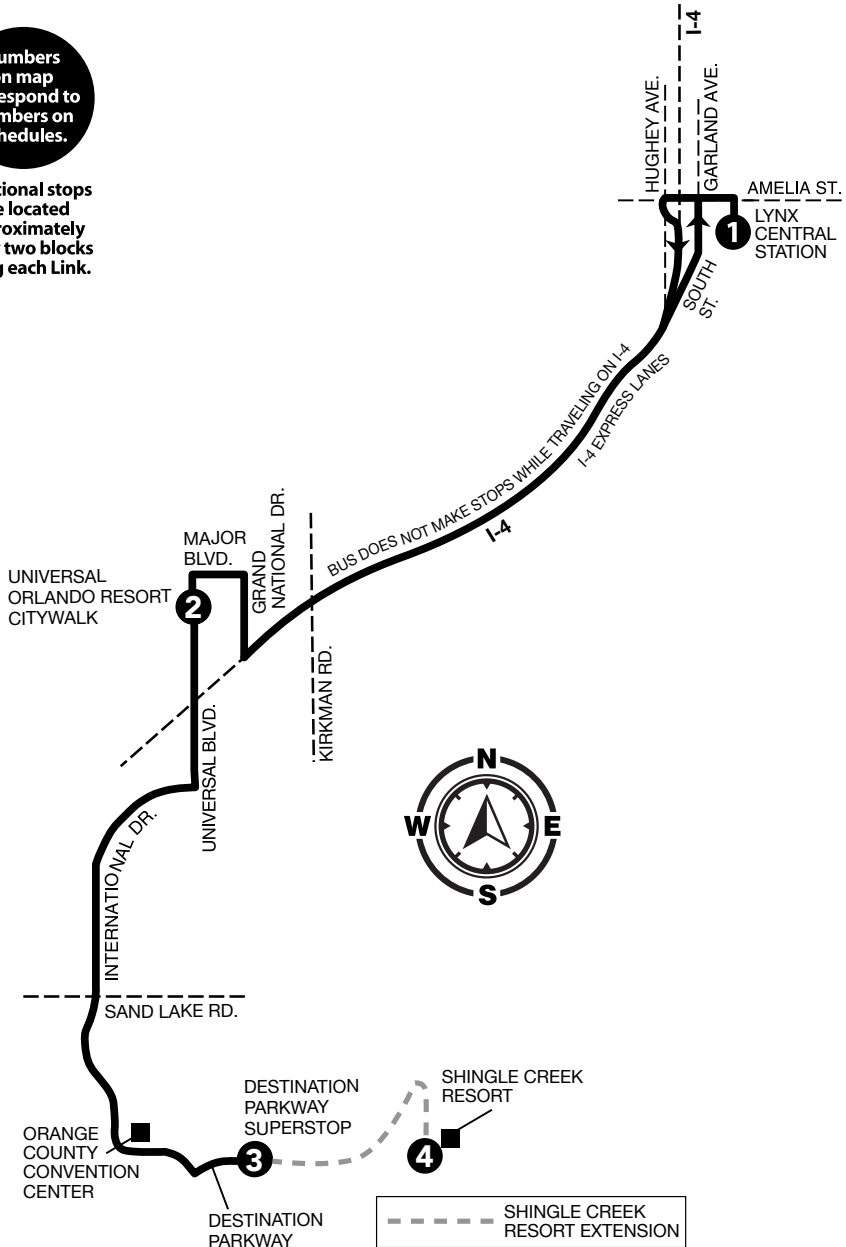

Destination Parkway SuperStop
Rosen Shingle Creek Resort

Numbers on map correspond to numbers on schedules.

Additional stops are located approximately every two blocks along each Link.

MONDAY-FRIDAY

LYNX CENTRAL STATION TO DESTINATION PKWY. SUPERSTOP