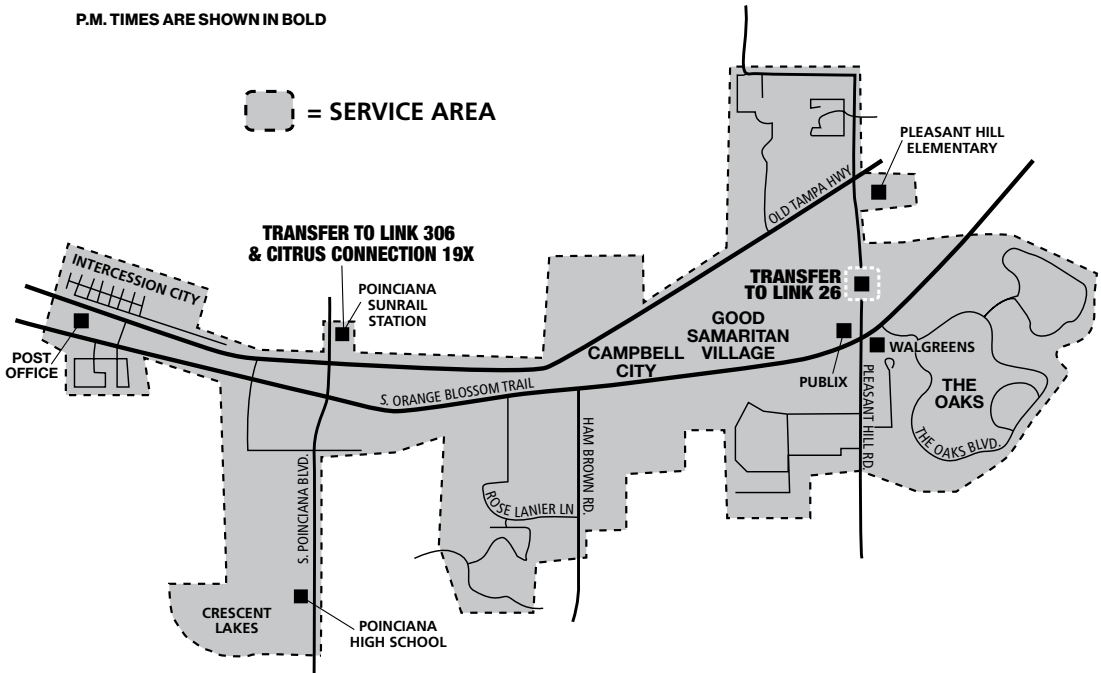

NEIGHBORLINK

804

Intercession City/Campbell City

Monday–Friday service

No Weekend/Holiday service

- **SERVING:**
- Intercession City
- Campbell City
- Southwest Kissimmee
- Link 26
- Poinciana SunRail Station

- Pleasant Hill Commons
- Publix Shopping Center
- Good Samaritan Village
- The Oaks
- Crescent Lakes
- Citrus Connection 19X
- Poinciana High School

MONDAY-FRIDAY

CONNECTION AT POINCIANA SUNRAIL STATION

NEIGHBORLINK ARRIVES	NORTHBOUND TRAIN DEPARTS	SOUTHBOUND TRAIN ARRIVES	NEIGHBORLINK DEPARTS
5:40	5:45		5:50
6:40	6:45	6:28	6:50
7:40	7:45	7:28	7:50
8:40	8:45	8:28	8:50
3:10	3:15	2:58	3:20
4:10	4:15	4:28	4:30
5:20	5:55	5:28	5:30
6:20	6:25	6:28	6:30
7:20	7:25	6:58	7:30
8:20		8:23	8:30
9:25	9:55	9:38	9:45

P.M. TIMES ARE SHOWN IN BOLD

NeighborLink 804 is based out of Poinciana SunRail Station. Service is available from 5:40 am to 8:50 am and from 3:35 pm to 9:55 pm.

Passengers can book their ride using the Rides On Demand App or by calling 407-244-0808.

= SERVICE AREA