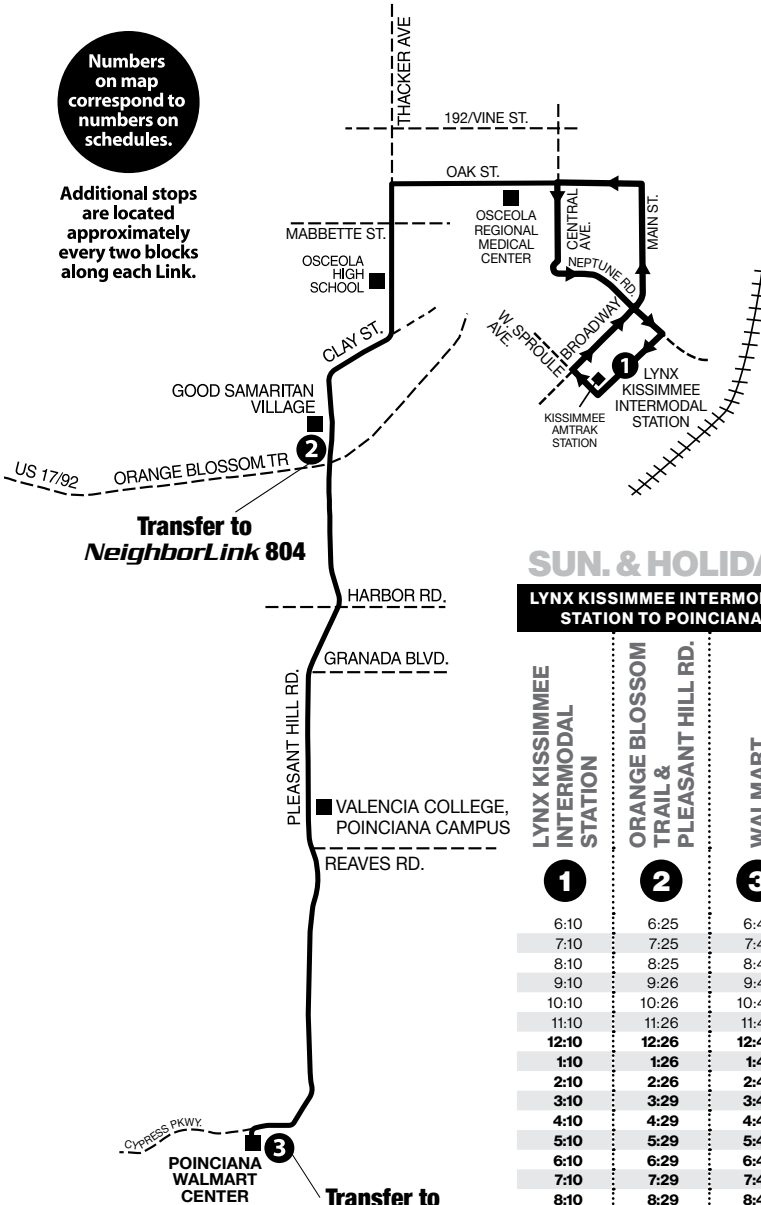

LINK 26

Pleasant Hill Road/ Poinciana

Monday–Sunday
& Holiday service

SERVING:

- LYNX Kissimmee Intermodal Station/SunRail
- Osceola Regional Medical Center
- Thacker Avenue
- Osceola High School
- Good Samaritan Village

- NeighborLink 801
- Citrus Connection 16X & 603
- NeighborLink 804
- Valencia College - Poinciana Campus
- Walmart Poinciana

Numbers on map correspond to numbers on schedules.

Additional stops are located approximately every two blocks along each Link.

Transfer to NeighborLink 804

Transfer to NeighborLink 801, Link 306, 426, Citrus Connection 16X & 603

SUN. & HOLIDAY SUN. & HOLIDAY

LYNX KISSIMMEE INTERMODAL STATION TO POINCIANA			POINCIANA TO LYNX KISSIMMEE INTERMODAL STATION		
LYNX KISSIMMEE INTERMODAL STATION	ORANGE BLOSSOM TRAIL & PLEASANT HILL RD.	WALMART	WALMART	ORANGE BLOSSOM TRAIL & PLEASANT HILL RD.	LYNX KISSIMMEE INTERMODAL STATION
1	2	3	3	2	2
6:10	6:25	6:43	6:10	6:27	6:41
7:10	7:25	7:43	7:10	7:27	7:41
8:10	8:25	8:43	8:10	8:27	8:41
9:10	9:26	9:45	9:10	9:29	9:43
10:10	10:26	10:45	10:10	10:29	10:43
11:10	11:26	11:45	11:10	11:29	11:43
12:10	12:26	12:45	12:10	12:29	12:43
1:10	1:26	1:45	1:10	1:29	1:43
2:10	2:26	2:45	2:10	2:29	2:43
3:10	3:29	3:49	3:10	3:30	3:44
4:10	4:29	4:49	4:10	4:30	4:44
5:10	5:29	5:49	5:10	5:30	5:44
6:10	6:29	6:49	6:10	6:28	6:42
7:10	7:29	7:49	7:10	7:28	7:42
8:10	8:29	8:49	8:10	8:28	8:42
9:10	9:29	9:49	9:10	9:28	9:42

P.M. TIMES ARE SHOWN IN BOLD

P.M. TIMES ARE SHOWN IN BOLD