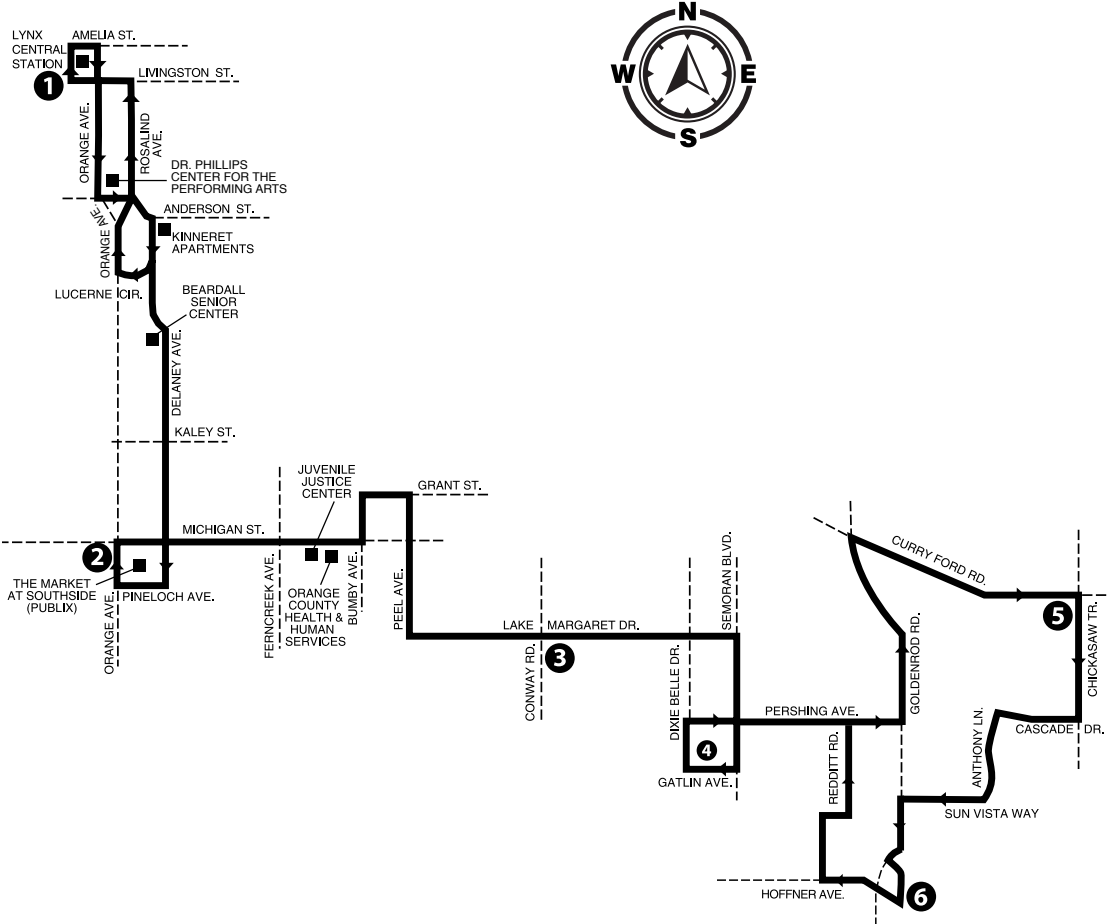

LINK 3

Lake Margaret Drive

Monday–Sunday
& Holiday Service

SERVING:

LYNX Central Station
Delaney Ave.
Kinneret Apts.
Beardall Senior Center
The Market at Southside
E. Michigan St.

Dr. Phillips Center for the
Performing Arts
Juvenile Justice Center
Orange County Health
& Human Services
East Orlando Estates
Charlin Park

Numbers on map correspond to numbers on schedules.

Additional stops are located approximately every two blocks along each Link.