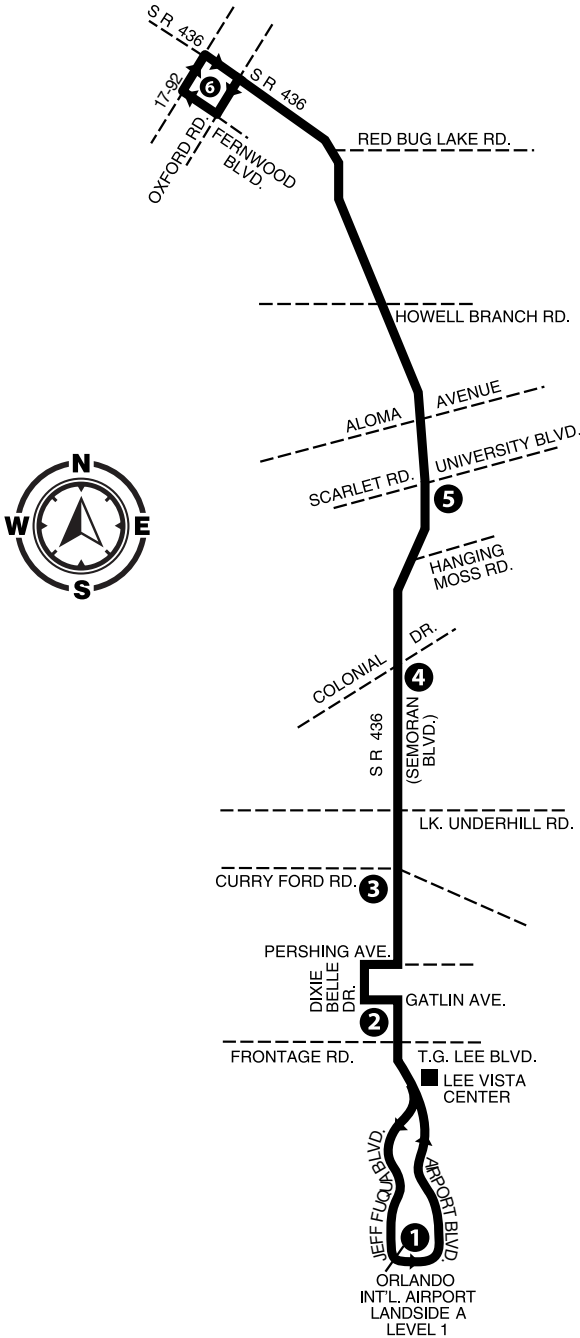

LINK 436S

SR 436/Fernwood/Orlando International Airport

Monday–Sunday
& Holiday service

• SERVING:

- Fern Park
- Casselberry
- Azalea Park
- Orlando International Airport

Numbers on map correspond to numbers on schedules.

Additional stops are located approximately every two blocks along each Link.