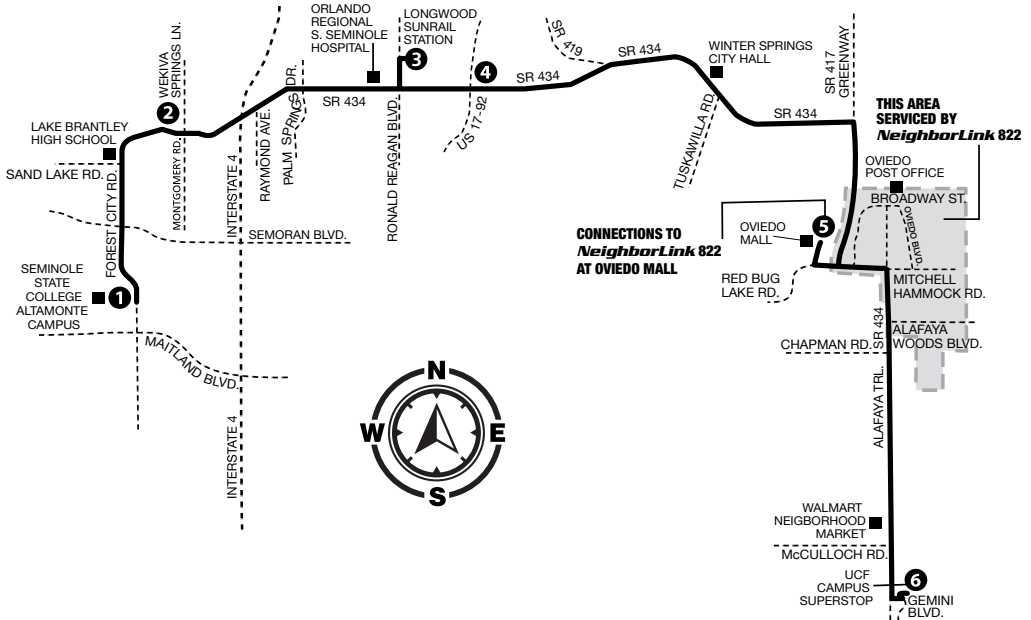

LINK 434

SR 434

Monday–Saturday service
No Sunday/Holiday service

SERVING:

- Lake Brantley High School
- Winter Springs City Hall
- South Seminole Hospital
- Oviedo Mall
- University of Central Florida SuperStop
- NeighborLink 822
- Longwood SunRail Station
- Seminole State College - Altamonte Campus

MONDAY-FRIDAY

SEMINOLE STATE COLLEGE ALTAMONTE CAMPUS TO UNIVERSITY OF CENTRAL FLORIDA SUPERSTOP

SEMINOLE STATE COLLEGE ALTAMONTE CAMPUS	SR 434 & WEKIVA SPRINGS LN.	LONGWOOD SUNRAIL STATION	SR 434 & HWY. 17/92	OVIEDO MALL	UNIVERSITY OF CENTRAL FLORIDA SUPERSTOP
1					
5:20	5:31	5:42	5:48	6:03	6:25
6:15	6:27	6:40	6:48	7:04	7:26
7:15	7:28	7:42	7:52	8:09	8:32
8:15	8:28	8:44	8:54	9:10	9:33
9:15	9:28	9:42	9:50	10:05	10:28
10:15	10:28	10:42	10:50	11:05	11:29
11:15	11:29	11:43	11:51	12:06	12:30
12:15	12:29	12:43	12:51	1:06	1:30
1:15	1:29	1:43	1:51	2:06	2:30
2:15	2:29	2:44	2:53	3:08	3:36
3:15	3:28	3:43	3:53	4:09	4:37
4:15	4:28	4:43	4:54	5:10	5:38
5:15	5:28	5:43	5:54	6:09	6:38
6:15	6:27	6:39	6:47	7:01	7:24
7:15	7:27	7:38	7:45	7:59	8:21
8:15	8:26	8:37	8:44	8:58	9:20

MONDAY-FRIDAY

UNIVERSITY OF CENTRAL FLORIDA SUPERSTOP TO SEMINOLE STATE COLLEGE ALTAMONTE CAMPUS

UNIVERSITY OF CENTRAL FLORIDA SUPERSTOP	OVIEDO MALL	SR 434 & HWY. 17/92	LONGWOOD SUNRAIL STATION	SR 434 & WEKIVA SPRINGS LN.	SEMINOLE STATE COLLEGE ALTAMONTE CAMPUS
6					
5:50	6:06	6:27	6:34	6:46	6:57
6:45	7:06	7:30	7:37	7:52	8:05
7:45	8:06	8:30	8:37	8:52	9:05
8:45	9:06	9:29	9:36	9:51	10:04
9:45	10:06	10:27	10:34	10:47	10:57
10:45	11:06	11:27	11:34	11:47	11:57
11:45	12:06	12:27	12:34	12:48	12:59
12:45	1:06	1:27	1:34	1:48	1:59
1:45	2:06	2:28	2:35	2:50	3:02
2:45	3:07	3:30	3:37	3:52	4:04
3:45	4:07	4:30	4:38	4:56	5:08
4:45	5:07	5:30	5:38	5:55	6:08
5:45	6:07	6:29	6:35	6:48	7:01
6:45	7:06	7:28	7:34	7:45	7:58
7:45	8:03	8:23	8:28	8:38	8:48

P.M. TIMES ARE SHOWN IN BOLD