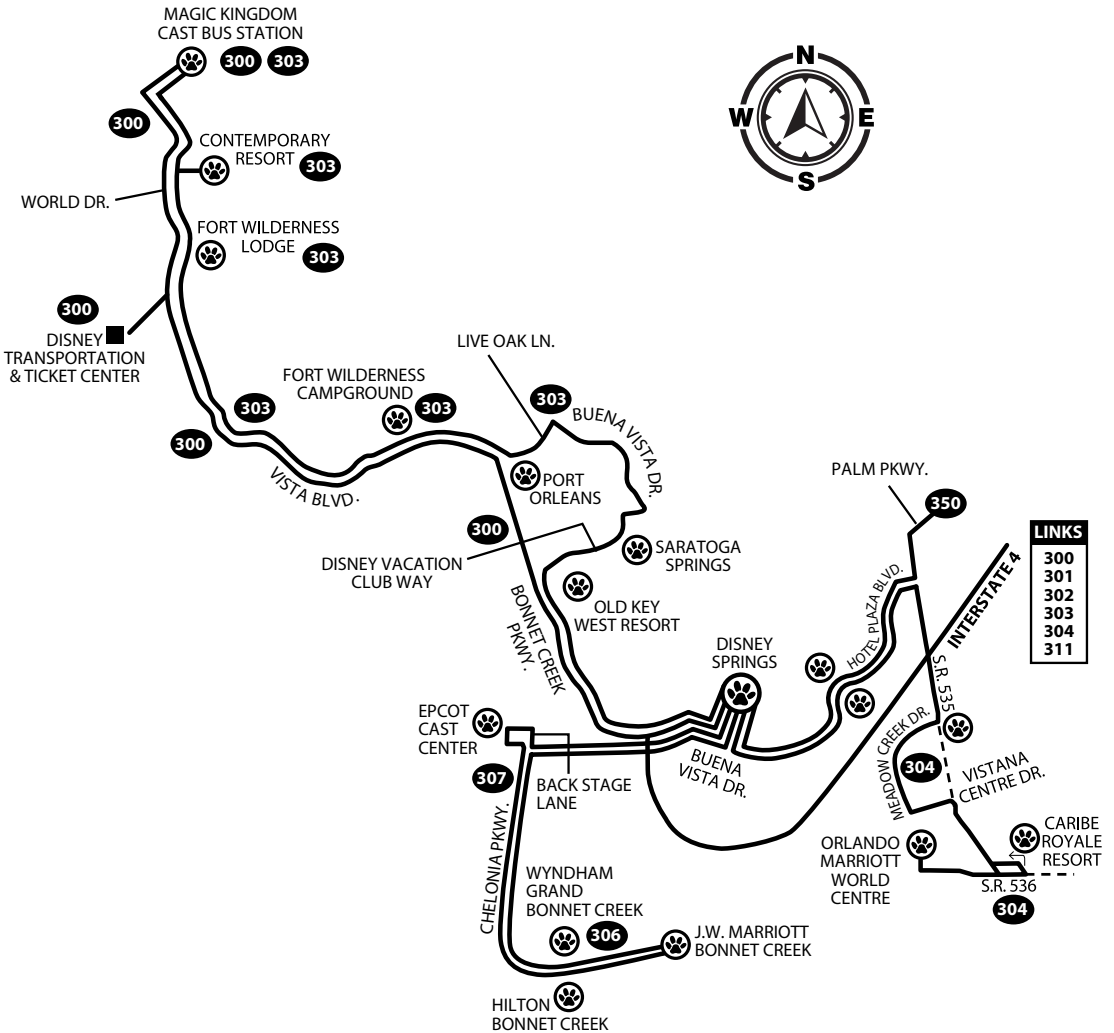

LINKS 300-350

Disney Service

Monday–Sunday
& Holiday service

SERVING:

- **Link 300** Disney/Orlando Express
- **Link 301** Disney Direct/Pine Hills/Hiawassee Rd.
- **Link 302** Disney Direct/Pine Hills Rd.
- **Link 303** Disney Direct/Washington Shores/Pine Hills
- **Link 304** Disney Direct/Rio Grande Ave./Vistana Resort
- **Link 306** Disney Direct/Poinciana
- **Link 307** Disney Circulator
- **Link 311** Disney/Orlando Int'l. Airport/Universal Epic Universe
- **Link 350** Destination Pkwy./SeaWorld/Disney Express