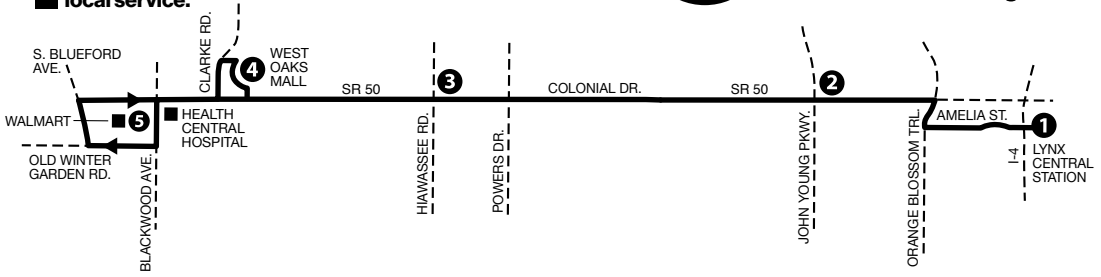

LINK 105

West Colonial Drive

Monday–Sunday
& Holiday service

- **SERVING:**
- LYNX Central Station
- Pine Hills
- West Oaks Mall
- Health Central Hospital
- NeighborLink 811

NeighborLink 813

This route makes limited stops. It will only stop at Westmoreland Dr./Amelia St., Orange Blossom Trl./Amelia St., John Young Pkwy., Mercy Dr., Pine Hills Rd. and Kirkman Rd. between LYNX Central Station and Powers Dr. It will then begin local service.

Numbers on map correspond to numbers on schedules.

Additional stops are located approximately every two blocks along each Link.

SUNDAY & HOLIDAY*

LYNX CENTRAL STATION TO BLACKWOOD AVE.

1	2	3	5	4
LYNX CENTRAL STATION	COLONIAL DR. & JOHN YOUNG PKWY.	COLONIAL DR. & HIWASSEE RD.	BLACKWOOD AVE. & OLD WINTER GARDEN RD.	WEST OAKS MALL
6:15	6:24	6:35	6:44	6:54
7:15	7:24	7:36	7:45	7:55
8:15	8:26	8:39	8:50	9:00
9:15	9:26	9:39	9:50	10:00
10:15	10:26	10:40	10:51	11:01
11:15	11:26	11:40	11:51	12:01
12:15	12:26	12:40	12:51	1:01
1:15	1:26	1:40	1:51	2:01
2:15	2:26	2:40	2:51	3:01
3:15	3:26	3:40	3:51	4:01
4:15	4:26	4:40	4:51	5:01
5:15	5:26	5:40	5:51	6:01
6:15	6:26	6:40	6:51	7:01
7:15	7:25	7:37	7:48	7:58
8:15	8:24	8:36	8:47	8:57
9:15	9:24	9:36	9:47	9:57

P.M. TIMES ARE SHOWN IN BOLD

SUNDAY & HOLIDAY*

BLACKWOOD AVE. TO LYNX CENTRAL STATION

4	3	2	1
WEST OAKS MALL	COLONIAL DR. & HIWASSEE RD.	COLONIAL DR. & JOHN YOUNG PKWY.	LYNX CENTRAL STATION
5:00	5:11	5:22	5:34
6:00	6:11	6:22	6:34
7:00	7:11	7:22	7:34
8:00	8:11	8:22	8:34
9:05	9:16	9:27	9:39
10:05	10:16	10:27	10:39
11:05	11:16	11:27	11:39
12:05	12:16	12:27	12:39
1:05	1:16	1:27	1:39
2:05	2:16	2:27	2:39
3:05	3:16	3:27	3:39
4:05	4:16	4:27	4:39
5:05	5:16	5:27	5:39
6:05	6:16	6:27	6:39
7:05	7:16	7:27	7:39
8:00	8:11	8:22	8:34

P.M. TIMES ARE SHOWN IN BOLD

*On Sundays only, West Oaks Mall is served on the inbound trips after leaving Blackwood Ave./Old Winter Garden Rd.