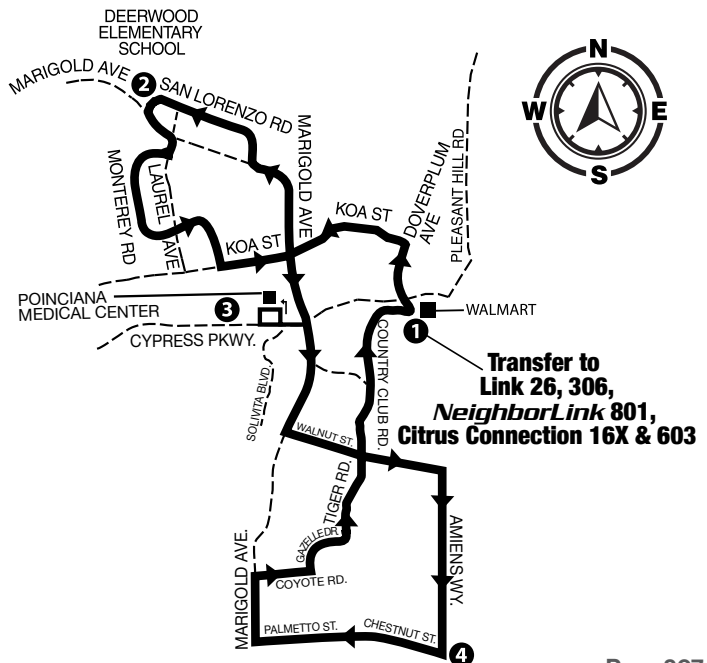

P.M. TIMES ARE SHOWN IN BOLD

SATURDAY

POINCIANA CIRCULATOR

WALMART	DEERWOOD ELEMENTARY SCHOOL	POINCIANA MEDICAL CENTER	AMIENS WAY & CHESTNUT ST.	WALMART
1	2	3	4	1
5:00	5:12	5:24	5:34	5:48
6:00	6:12	6:24	6:36	6:52
7:00	7:12	7:24	7:36	7:52
8:00	8:12	8:24	8:36	8:52
9:00	9:13	9:26	9:38	9:53
10:00	10:13	10:26	10:38	10:53
11:00	11:13	11:26	11:38	11:53
12:00	12:13	12:26	12:38	12:53
1:00	1:13	1:26	1:38	1:53
2:00	2:13	2:26	2:38	2:53
3:00	3:13	3:26	3:38	3:53
4:00	4:13	4:26	4:38	4:53
5:00	5:13	5:26	5:38	5:53
6:00	6:11	6:23	6:34	6:47
7:00	7:11	7:23	7:34	7:47
8:00	8:11	8:23	8:34	8:47
9:00	9:11	9:23	9:34	9:47
10:00	10:11	10:23	10:34	10:47

P.M. TIMES ARE SHOWN IN BOLD

Numbers on map correspond to numbers on schedules.

Additional stops are located approximately every two blocks along each Link.

For additional service in Poinciana see Links 26, 306, NeighborLinks 801, 804 and Citrus Connection 16X & 603.