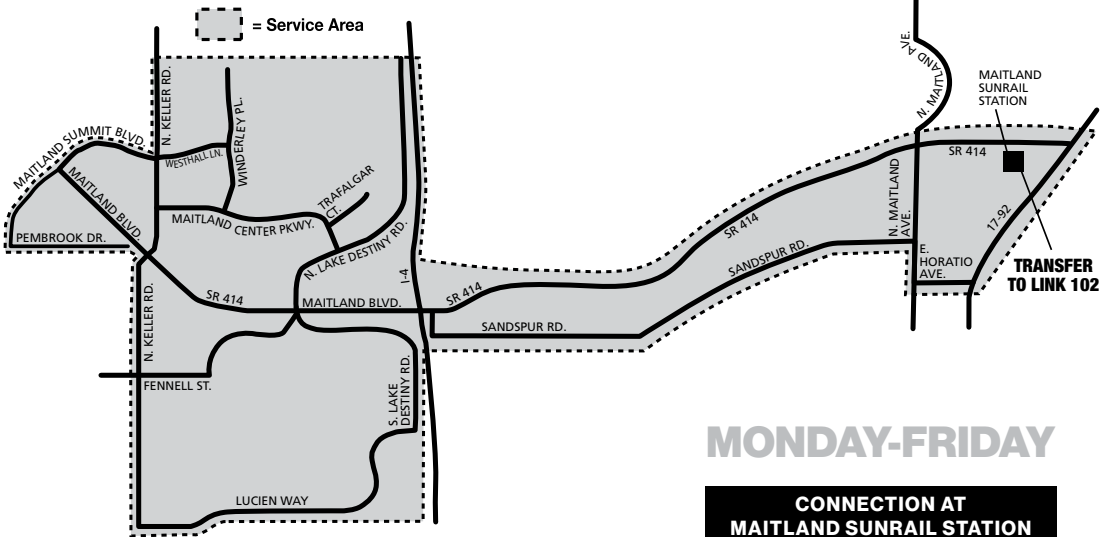

MONDAY-FRIDAY

CONNECTION AT MAITLAND SUNRAIL STATION

Morning service will begin from the Maitland SunRail Station at 6:35 A.M. and will continue until all passengers have been dropped off at the Maitland Center from the 6:35 A.M. and 8:35 A.M. departures.