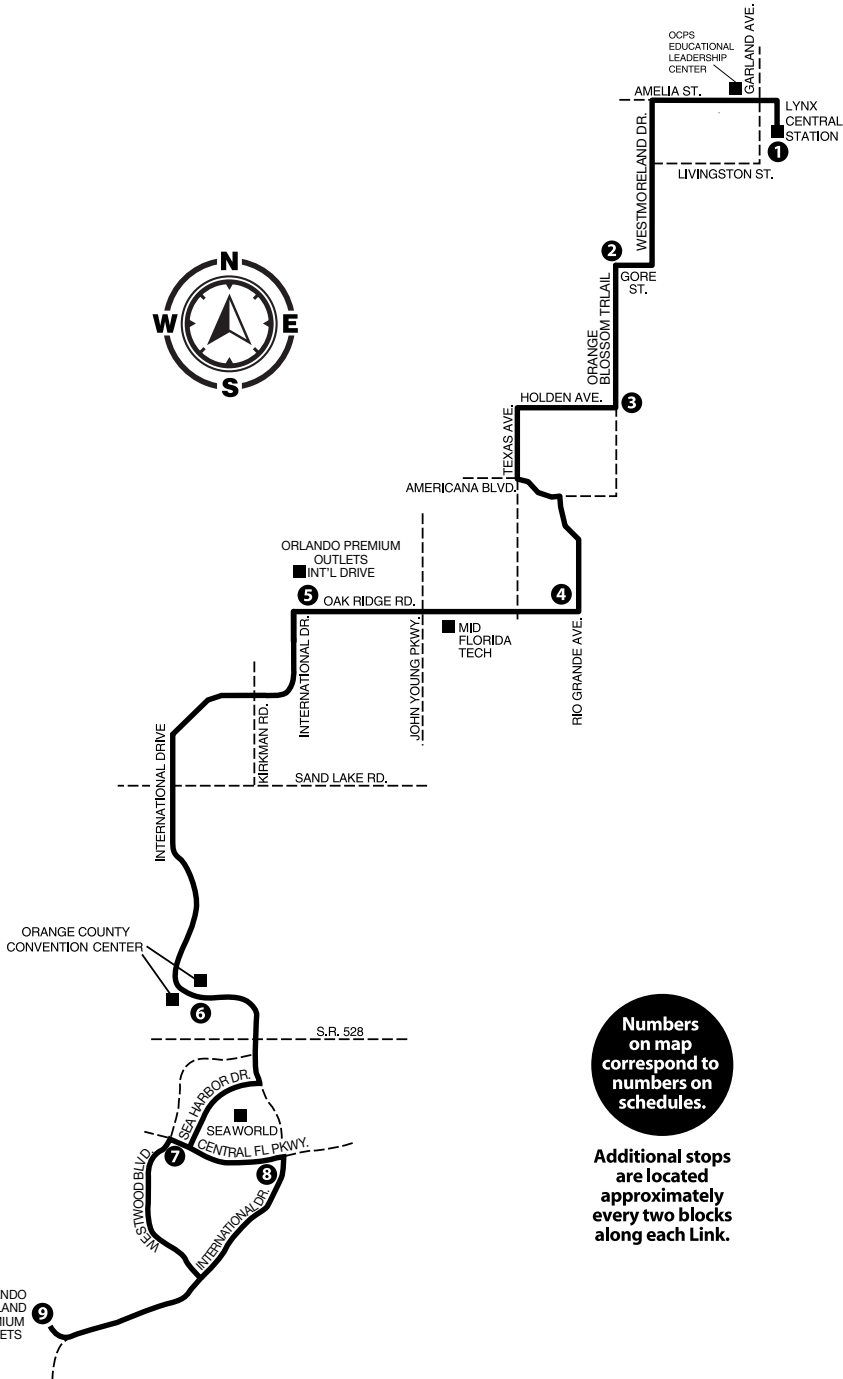

LINK 8

W. Oak Ridge Road/ International Drive

Monday–Sunday
& Holiday service

- **SERVING:**
- LYNX Central Station
- OCPS Educational Leadership Center
- Callahan
- Westmoreland Drive
- Holden Heights
- Mid Florida Tech

- Orlando Premium Outlets
- International Drive
- Orange County Convention Center
- SeaWorld
- Westwood Blvd.
- Orlando Vineland Premium Outlets