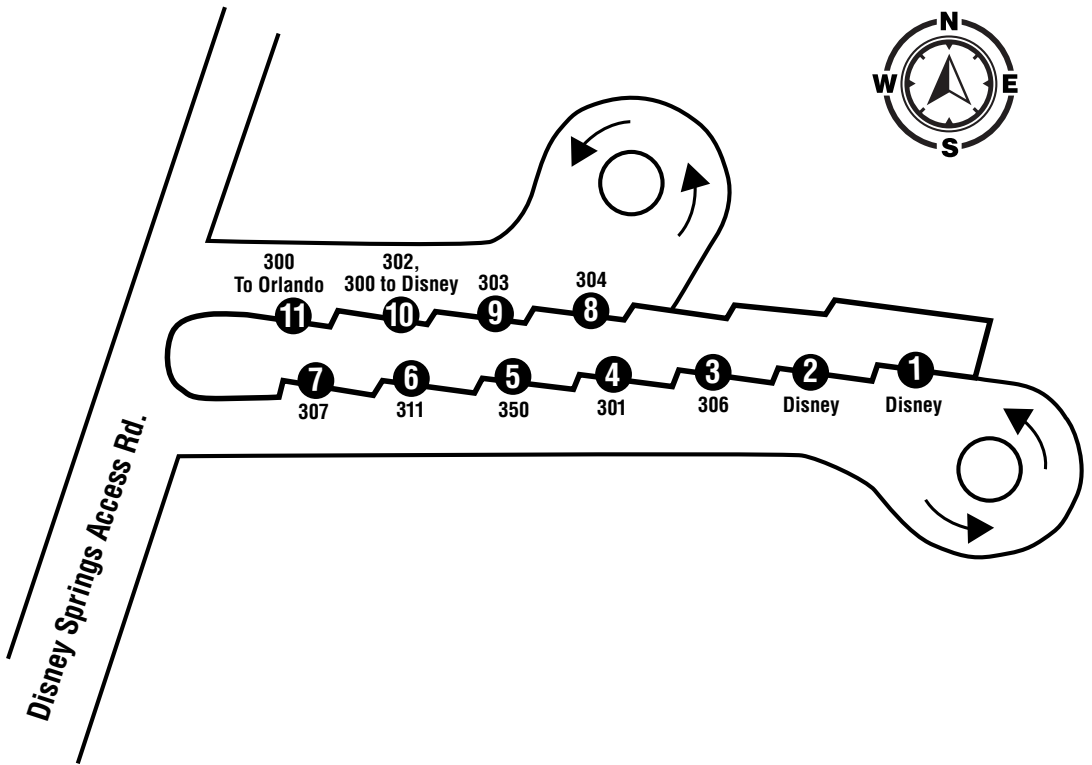

DISNEY SPRINGS TRANSFER CENTER

SUPERSTOPS AND TRANSFER CENTERS:

Apopka SuperStop
Colonial Plaza SuperStop
Destination Parkway SuperStop
Disney Springs Transfer Center
Fern Park
Florida Mall SuperStop
LYNX Kissimmee Intermodal Station
Orlando International Airport
Pine Hills Transfer Center

Rosemont SuperStop
Sanford Seminole Centre SuperStop
Universal Orlando
University of Central Florida SuperStop
Washington Shores SuperStop
West Oaks Mall SuperStop
Winter Park Village
Poinciana Walmart