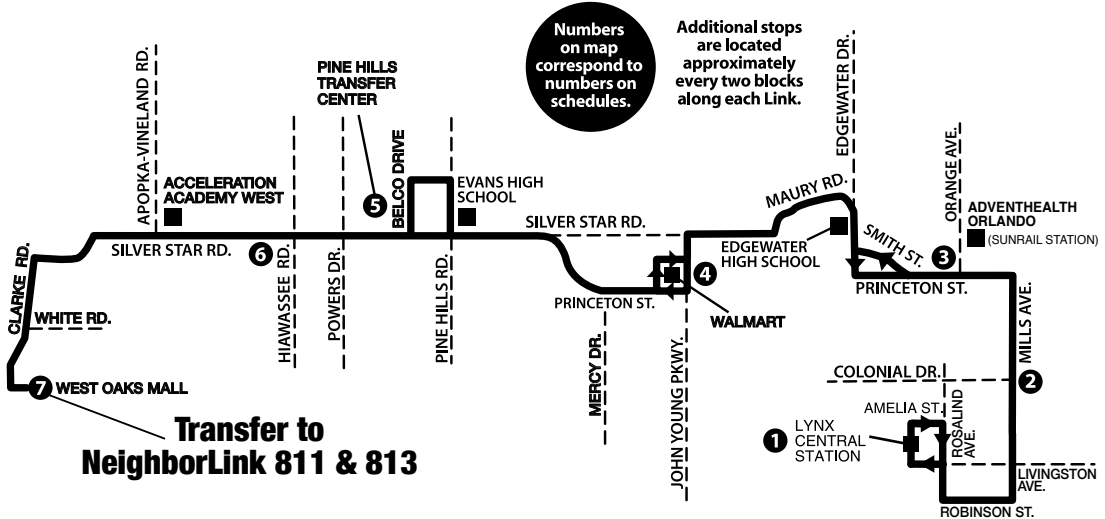

LINK 125

Silver Star Road

Monday–Sunday
& Holiday service

SERVING:

- LYNX Central Station
- Lake Eola
- AdventHealth Orlando
- Evans High School
- West Oaks Mall

- Edgewater High School
- NeighborLink 811
- NeighborLink 813
- Walmart
- Pine Hills Transfer Center

**Transfer to
NeighborLink 811 & 813**

SUNDAY & HOLIDAY

LYNX CENTRAL STATION TO WEST OAKS MALL

1	2	3	4	5	6	7
LYNX CENTRAL STATION	MILLS AVE. & COLONIAL DR.	ORANGE AVE. & PRINCETON ST.	PRINCETON ST. & JOHN YOUNG PKWY. WALMART	PINE HILLS TRANSFER CENTER	SILVER STAR RD. & HIAWASSEE RD.	WEST OAKS MALL
4:55	5:02	5:07	5:17	5:26	5:34	5:43
5:50	5:57	6:02	6:12	6:21	6:29	6:38
6:50	6:58	7:04	7:17	7:27	7:37	7:48
7:50	7:58	8:04	8:17	8:27	8:37	8:48
8:50	8:58	9:04	9:17	9:27	9:37	9:48
9:50	9:58	10:04	10:17	10:27	10:37	10:48
10:50	10:58	11:04	11:17	11:27	11:37	11:48
11:50	11:58	12:04	12:17	12:27	12:37	12:48
12:50	12:58	1:04	1:17	1:27	1:37	1:48
1:50	1:58	2:05	2:17	2:27	2:38	2:49
2:50	2:58	3:05	3:17	3:27	3:38	3:49
3:50	3:58	4:05	4:17	4:27	4:38	4:49
4:50	4:58	5:05	5:17	5:27	5:38	5:49
5:50	5:58	6:05	6:17	6:27	6:38	6:49
6:50	6:58	7:05	7:17	7:27	7:38	7:49
7:50	7:57	8:04	8:15	8:24	8:32	8:43
8:50	8:57	9:04	9:15	9:24	9:32	9:43
9:50	9:57	10:04	10:15	10:24	10:32	10:43

P.M. TIMES ARE SHOWN IN BOLD

SUNDAY & HOLIDAY

WEST OAKS MALL TO LYNX CENTRAL STATION

7	6	5	4	3	2	1
WEST OAKS MALL	SILVER STAR RD. & HIAWASSEE RD.	PINE HILLS TRANSFER CENTER	PRINCETON ST. & JOHN YOUNG PKWY. WALMART	ORANGE AVE. & PRINCETON ST.	MILLS AVE. & COLONIAL DR.	LYNX CENTRAL STATION
5:05	5:16	5:25	5:35	5:48	5:53	6:00
6:00	6:12	6:22	6:32	6:45	6:51	7:00
7:00	7:12	7:22	7:32	7:45	7:51	8:00
8:00	8:13	8:23	8:35	8:50	8:56	9:04
9:00	9:13	9:23	9:35	9:50	9:56	10:04
10:00	10:12	10:22	10:32	10:46	10:53	11:01
11:00	11:12	11:22	11:32	11:46	11:53	12:01
12:00	12:12	12:22	12:32	12:46	12:53	1:01
1:00	1:12	1:22	1:32	1:46	1:53	2:01
2:00	2:12	2:22	2:32	2:46	2:53	3:01
3:00	3:12	3:22	3:31	3:44	3:50	3:58
4:00	4:12	4:22	4:31	4:44	4:50	4:58
5:00	5:12	5:22	5:31	5:44	5:50	5:58
6:00	6:12	6:22	6:31	6:44	6:50	6:58
7:00	7:11	7:20	7:29	7:42	7:47	7:53
8:00	8:11	8:20	8:29	8:42	8:47	8:53
8:50	9:01	9:10	9:19	9:32	9:37	9:43
9:50	10:01	10:10	10:19			

P.M. TIMES ARE SHOWN IN BOLD