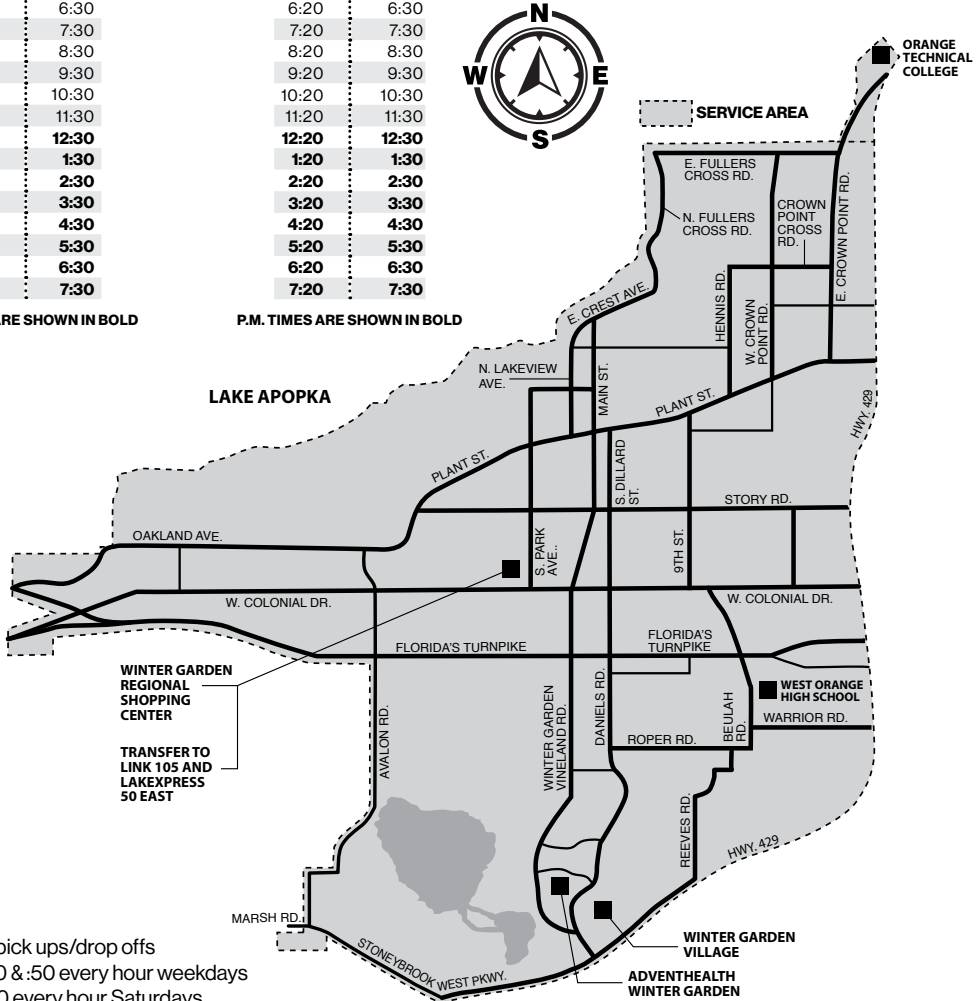

NEIGHBORLINK 812

Winter Garden

Monday–Saturday service
No Sunday/Holiday service

SERVING:

- Winter Garden Regional Shopping Center (Connect to Links 705 & LakeXpress 50 East)
- Winter Garden Village
- Orange Technical College
- West Campus
- AdventHealth Winter Garden
- West Orange High School

MONDAY-FRIDAY

CONNECTION AT
SR 50 & PARK AVE.

NEIGHBORLINK ARRIVES	NEIGHBORLINK DEPARTS
6:20	6:30
7:20	7:30
8:20	8:30
9:20	9:30
10:20	10:30
11:20	11:30
12:20	12:30
1:20	1:30
2:20	2:30
3:20	3:30
4:20	4:30
5:20	5:30
6:20	6:30
7:20	7:30

P.M. TIMES ARE SHOWN IN BOLD

SATURDAY

CONNECTION AT
SR 50 & PARK AVE.

NEIGHBORLINK ARRIVES	NEIGHBORLINK DEPARTS
6:20	6:30
7:20	7:30
8:20	8:30
9:20	9:30
10:20	10:30
11:20	11:30
12:20	12:30
1:20	1:30
2:20	2:30
3:20	3:30
4:20	4:30
5:20	5:30
6:20	6:30
7:20	7:30

P.M. TIMES ARE SHOWN IN BOLD

NeighborLink 812 is based out of the Winter Garden Regional Shopping Center at SR 50 and Park Avenue. The service area includes the communities of Winter Garden and Oakland.

Passengers can book their ride using the Rides On Demand App or by calling 407-244-0808.

Scheduled pick ups/drop offs between :00 & :50 every hour weekdays and :30 & :20 every hour Saturdays.