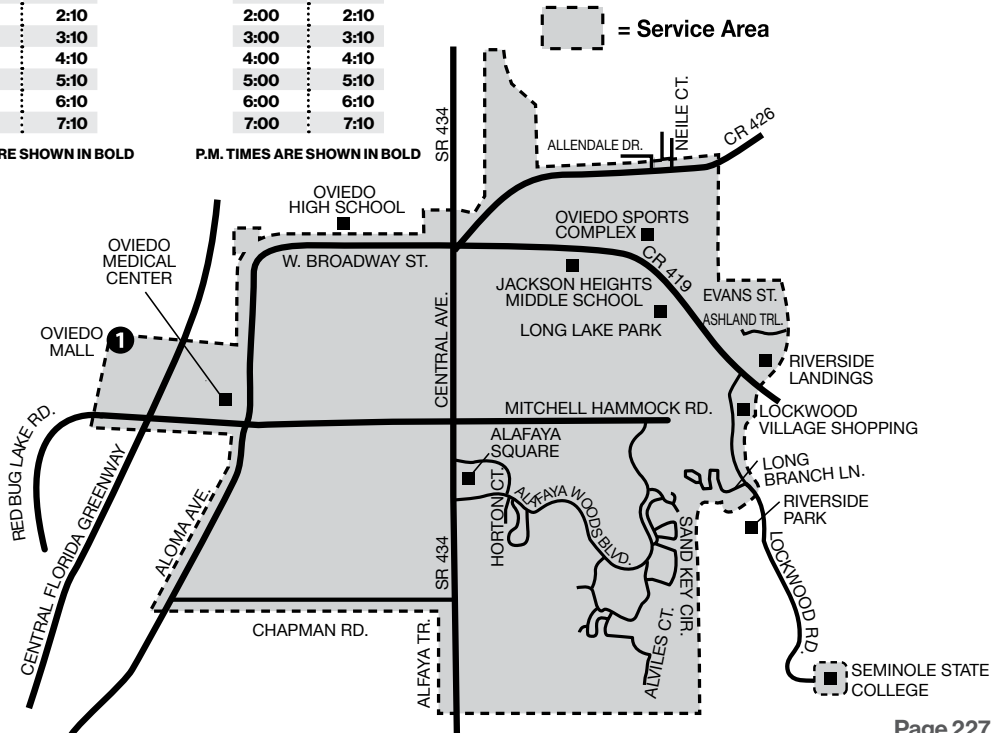

NEIGHBORLINK

822

Oviedo

Monday–Saturday service
No Sunday/Holiday service

SERVING:

- Seminole State College
- Oviedo Mall
- Link 434
- Oviedo High School
- Oviedo Sports Complex

- Jackson Heights Middle School
- Oviedo Medical Center

MONDAY-FRIDAY

CONNECTION AT
OVIEDO MALL

NEIGHBORLINK
ARRIVES OVIEDO MALL

1

6:00	6:10
7:00	7:10
8:00	8:10
9:00	9:10
10:00	10:10
11:00	11:10
12:00	12:10
1:00	1:10
2:00	2:10
3:00	3:10
4:00	4:10
5:00	5:10
6:00	6:10
7:00	7:10

NEIGHBORLINK
DEPARTS OVIEDO MALL

1

SATURDAY

CONNECTION AT
OVIEDO MALL

NEIGHBORLINK
ARRIVES OVIEDO MALL

1

6:00	6:10
7:00	7:10
8:00	8:10
9:00	9:10
10:00	10:10
11:00	11:10
12:00	12:10
1:00	1:10
2:00	2:10
3:00	3:10
4:00	4:10
5:00	5:10
6:00	6:10
7:00	7:10

NEIGHBORLINK
DEPARTS OVIEDO MALL

1

The NeighborLink 822 is based out of the Oviedo Mall and operates in a service area primarily within the City of Oviedo. It provides service to Seminole State College and connects with Link 434 at Oviedo Mall.

Passengers can book their ride using the Rides On Demand App or by calling 407-244-0808.

P.M. TIMES ARE SHOWN IN BOLD

P.M. TIMES ARE SHOWN IN BOLD