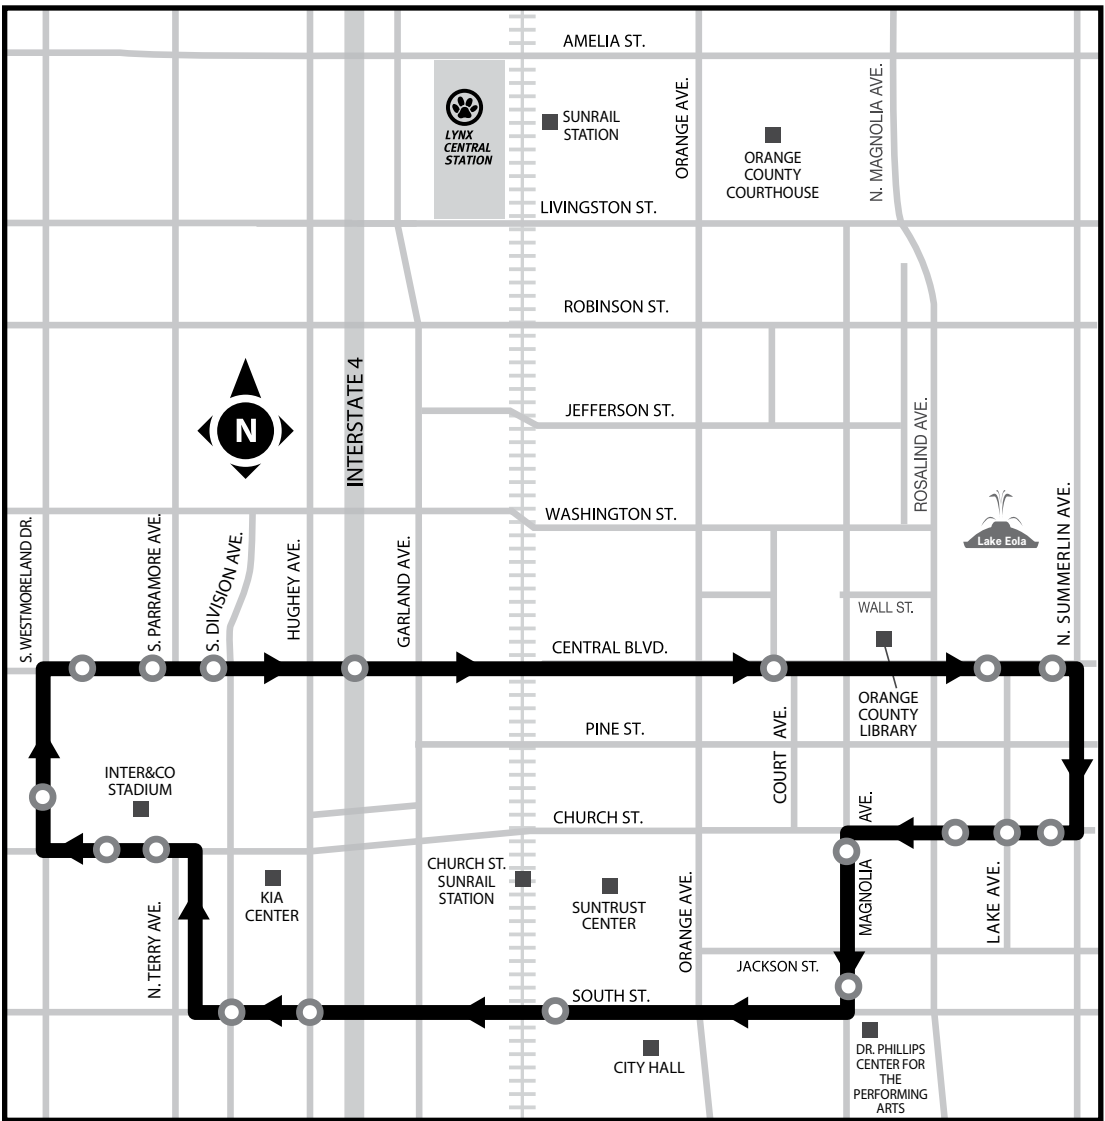

LINK 62 - LYMMO GRAPEFRUIT LINE

WEEKDAY

6:00 a.m. – 7:00 a.m. 15 Minutes
7:00 a.m. – 6:00 p.m. 12 Minutes
6:00 p.m. – 9:00 p.m. 16 Minutes

SATURDAY

8:00 a.m. – 9:00 p.m. 15 Minutes

SUNDAY

8:00 a.m. – 9:00 p.m. 15 Minutes

LYMMO Stop

Point of Interest

Direction of Travel

All LYMMO buses are wheelchair accessible.