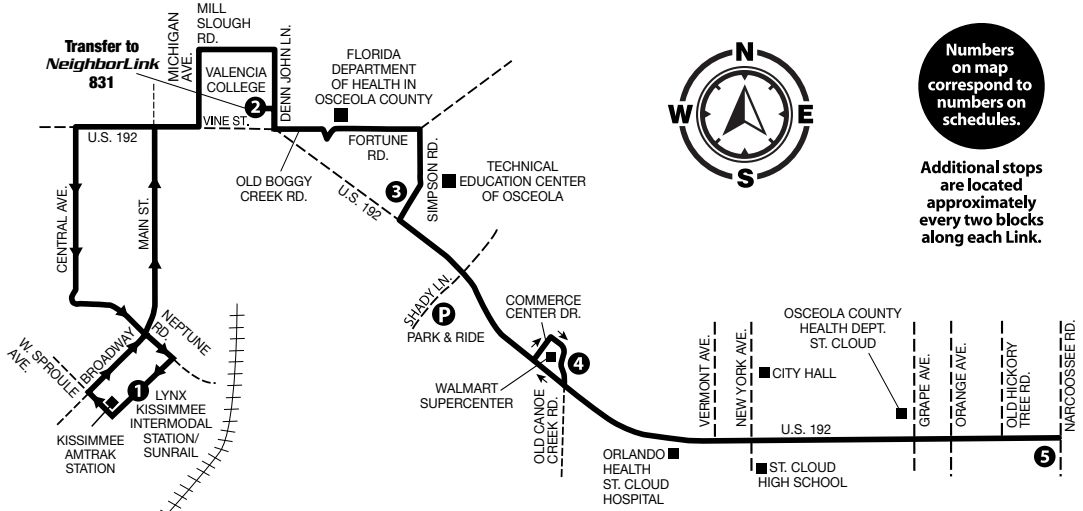

LINK 10

E. U.S. 192/St. Cloud

Monday–Sunday
& Holiday service

- **SERVING:**
- LYNX Kissimmee Intermodal Station/
  SunRail
- Dept. of Children & Families
- Mill Creek
- Valencia College – Osceola
- Osceola County Health Department
  – Kissimmee
- Center for Women & Family Health

- Technical Education Center of Osceola
- Osceola Sheriff's Office
- St. Cloud Walmart Supercenter
- St. Cloud City Hall
- Osceola County Health Department
  – St. Cloud
- St. Cloud High School
- Orlando Health – St. Cloud
- NeighborLink 831

Numbers on map correspond to numbers on schedules.

Additional stops are located approximately every two blocks along each Link.

SUNDAY & HOLIDAY

LYNX KISSIMMEE INTERMODAL STATION TO ST. CLOUD

1	2	3	4	5
LYNX KISSIMMEE INTERMODAL STATION	VALENCIA COLLEGE OSCEOLA	U.S. 192 & SIMPSON RD.	ST. CLOUD WALMART SUPERCENTER	U.S. 192 & NARCOOSSEE RD.
5:10	5:22	5:30	5:38	5:52
6:05	6:17	6:25	6:34	6:49
7:00	7:12	7:20	7:29	7:44
8:00	8:12	8:20	8:30	8:46
9:00	9:12	9:20	9:32	9:48
10:00	10:13	10:21	10:33	10:49
11:00	11:13	11:21	11:33	11:49
12:00	12:13	12:21	12:33	12:49
1:00	1:13	1:21	1:33	1:49
2:00	2:13	2:21	2:33	2:49
3:00	3:13	3:21	3:33	3:49
4:00	4:13	4:21	4:33	4:48
5:00	5:14	5:22	5:34	5:49
6:00	6:14	6:22	6:34	6:49
7:00	7:14	7:22	7:34	7:49
8:00	8:14	8:22	8:34	8:49
9:00	9:13	9:21	9:31	9:46

P.M. TIMES ARE SHOWN IN BOLD

SUNDAY & HOLIDAY

ST. CLOUD TO LYNX KISSIMMEE INTERMODAL STATION

5	4	3	2	1
U.S. 192 & NARCOOSSEE RD.	ST. CLOUD WALMART SUPERCENTER	U.S. 192 & SIMPSON RD.	VALENCIA COLLEGE OSCEOLA	LYNX KISSIMMEE INTERMODAL STATION
5:50	5:22	5:30	5:38	5:50
6:50	6:17	6:29	6:38	6:50
7:50	7:17	7:29	7:38	7:50
8:53	8:17	8:29	8:38	8:53
9:54	9:17	9:30	9:39	9:54
10:54	10:17	10:30	10:39	10:54
11:55	11:17	11:31	11:40	11:55
12:55	12:17	12:31	12:40	12:55
1:55	1:17	1:31	1:40	1:55
2:55	2:17	2:31	2:40	2:55
3:55	3:17	3:31	3:40	3:55
4:55	4:17	4:31	4:40	4:55
5:55	5:17	5:31	5:40	5:55
6:55	6:17	6:31	6:40	6:55
7:53	7:17	7:30	7:38	7:53
8:53	8:17	8:30	8:38	8:53
9:52	9:17	9:29	9:37	9:52
10:50	10:17	10:27	10:35	10:50

P.M. TIMES ARE SHOWN IN BOLD