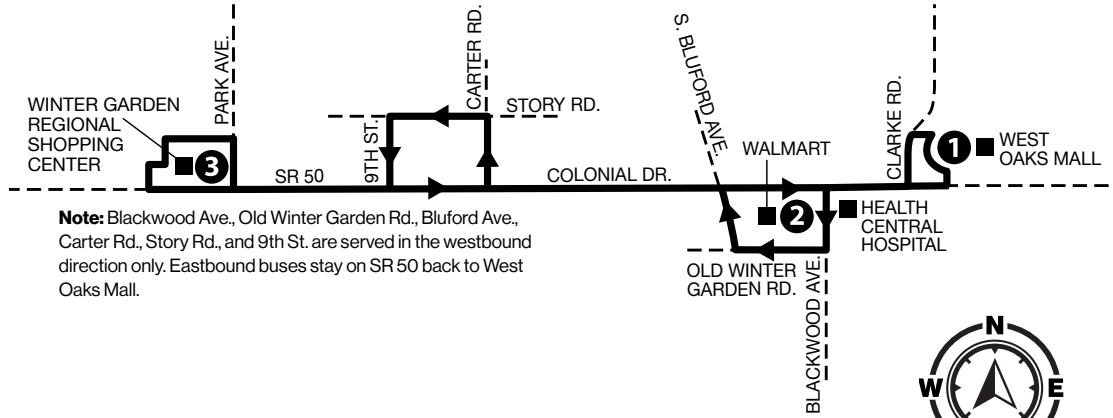

LINK 705

West Colonial Drive Winter Garden Circulator

Monday–Saturday service
No Sunday/Holiday service

- **SERVING:**
- West Oaks Mall
- Winter Garden
- Health Central Hospital
- LakeXpress Route 50
- Winter Garden Regional Shopping Center
- Center

Neighborlink 811
Neighborlink 812
Neighborlink 813

Note: Blackwood Ave., Old Winter Garden Rd., Bluford Ave., Carter Rd., Story Rd., and 9th St. are served in the westbound direction only. Eastbound buses stay on SR 50 back to West Oaks Mall.

MONDAY-FRIDAY

SATURDAY

WEST OAKS MALL TO WINTER GARDEN REGIONAL SHOPPING CENTER

WEST OAKS MALL TO WINTER GARDEN REGIONAL SHOPPING CENTER

WEST OAKS MALL SUPERSTOP	BLACKWOOD AVE. & OLD WINTER GARDEN RD.	COLONIAL DR. & PARK AVE.	WEST OAKS MALL SUPERSTOP
1	2	3	1
5:05	5:09	5:23	5:40
5:35	5:39	5:53	6:10
6:05	6:09	6:26	6:45
6:35	6:39	6:56	7:15
7:05	7:09	7:25	7:44
7:35	7:39	7:55	8:14
8:05	8:10	8:30	8:50
9:05	9:10	9:30	9:51
10:05	10:10	10:28	10:49
11:05	11:10	11:27	11:48
12:00	12:05	12:22	12:43
1:00	1:05	1:22	1:45
2:00	2:06	2:24	2:47
3:00	3:06	3:26	3:49
4:00	4:06	4:26	4:49
5:00	5:06	5:30	5:53
6:00	6:05	6:29	6:48
7:00	7:05	7:22	7:41
7:55	8:00	8:17	8:34
8:55	9:00	9:17	9:34

WEST OAKS MALL SUPERSTOP	BLACKWOOD AVE. & OLD WINTER GARDEN RD.	COLONIAL DR. & PARK AVE.	WEST OAKS MALL SUPERSTOP
1	2	3	1
6:00	6:06	6:22	6:41
7:00	7:06	7:23	7:43
8:00	8:06	8:24	8:44
9:00	9:06	9:24	9:45
10:00	10:06	10:24	10:45
11:00	11:06	11:24	11:47
12:00	12:06	12:24	12:47
1:00	1:06	1:24	1:48
2:00	2:06	2:24	2:48
3:00	3:06	3:24	3:48
4:00	4:06	4:24	4:48
5:00	5:06	5:23	5:46
6:00	6:06	6:22	6:45
7:00	7:06	7:21	7:41
8:00	8:05	8:20	8:40
9:00	9:05	9:20	9:39

P.M. TIMES ARE SHOWN IN BOLD

Numbers on map correspond to numbers on schedules.

Additional stops are located approximately every two blocks along each Link.