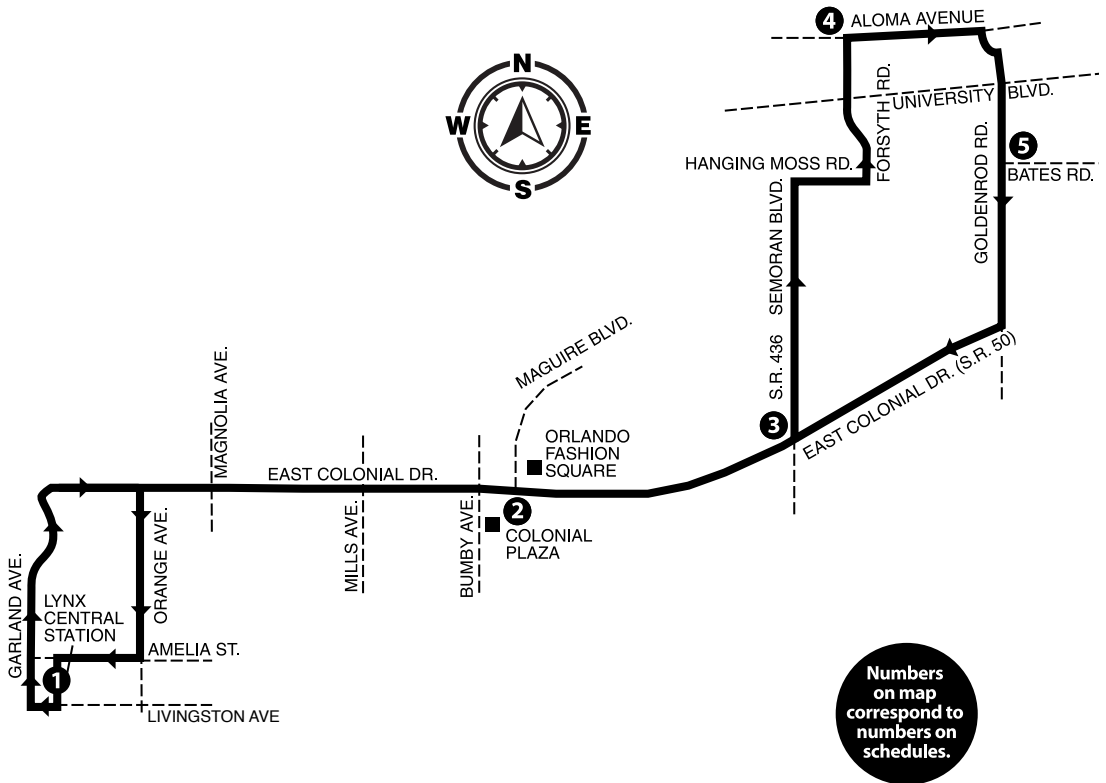

LINK 29

E. Colonial Drive/ Goldenrod Road

Monday–Sunday
& Holiday service

- **SERVING:**
- LYNX Central Station
- Colonial Plaza
- Orlando Fashion Square
- North Goldenrod Road

Numbers on map correspond to numbers on schedules.

Additional stops are located approximately every two blocks along each Link.