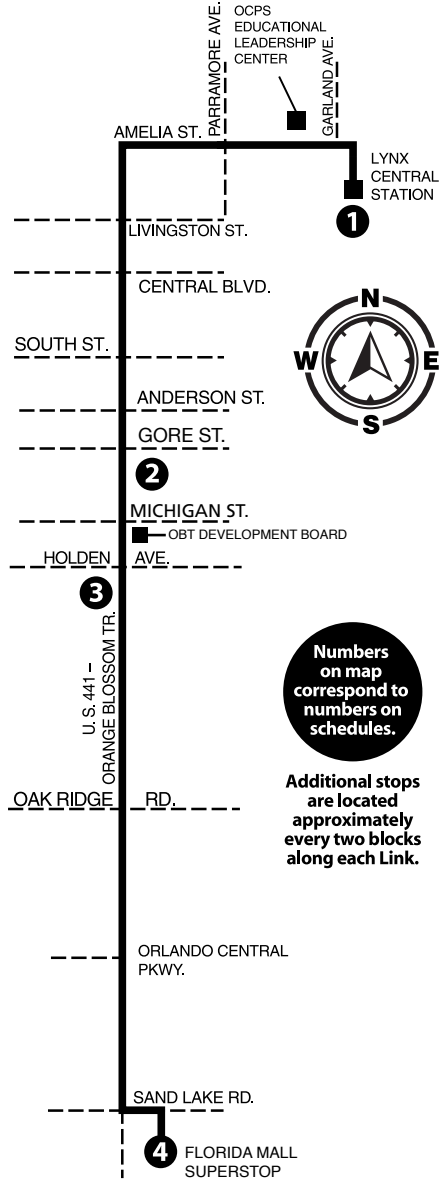

P.M. TIMES ARE SHOWN IN BOLD

SATURDAY

FLORIDA MALL SUPERSTOP TO LYNX CENTRAL STATION

FLORIDA MALL SUPERSTOP	O.B.T. & HOLDEN AVE.	O.B.T. & GORE ST.	LYNX CENTRAL STATION
4	3	2	1
5:00	5:15	5:23	5:33
5:30	5:45	5:53	6:03
6:00	6:15	6:23	6:33
6:30	6:45	6:53	7:03
7:00	7:15	7:23	7:33
7:30	7:45	7:53	8:03
8:00	8:18	8:26	8:37
8:30	8:48	8:56	9:07
9:00	9:18	9:26	9:37
9:30	9:48	9:56	10:07
9:55	10:13	10:21	10:32
10:25	10:43	10:51	11:02
10:55	11:17	11:26	11:38
11:25	11:47	11:56	12:08
11:55	12:17	12:26	12:38
12:25	12:47	12:56	1:08
12:55	1:17	1:26	1:38
1:25	1:47	1:56	2:08
1:55	2:17	2:26	2:38
2:25	2:47	2:56	3:08
2:55	3:17	3:26	3:38
3:25	3:47	3:56	4:08
3:55	4:17	4:26	4:38
4:25	4:47	4:56	5:08
4:55	5:17	5:26	5:38
5:25	5:47	5:56	6:08
5:55	6:17	6:26	6:38
6:25	6:47	6:56	7:08
6:55	7:13	7:21	7:32
7:25	7:43	7:51	8:02
8:00	8:18	8:26	8:37
8:30	8:48	8:56	9:07
9:00	9:18	9:26	9:37
9:30	9:44	9:51	10:00
10:00	10:14	10:21	10:30
10:30	10:44	10:51	11:00
11:00	11:14	11:21	11:30
12:00	12:14	12:21	12:30

P.M. TIMES ARE SHOWN IN BOLD

Numbers on map correspond to numbers on schedules.

Additional stops are located approximately every two blocks along each Link.