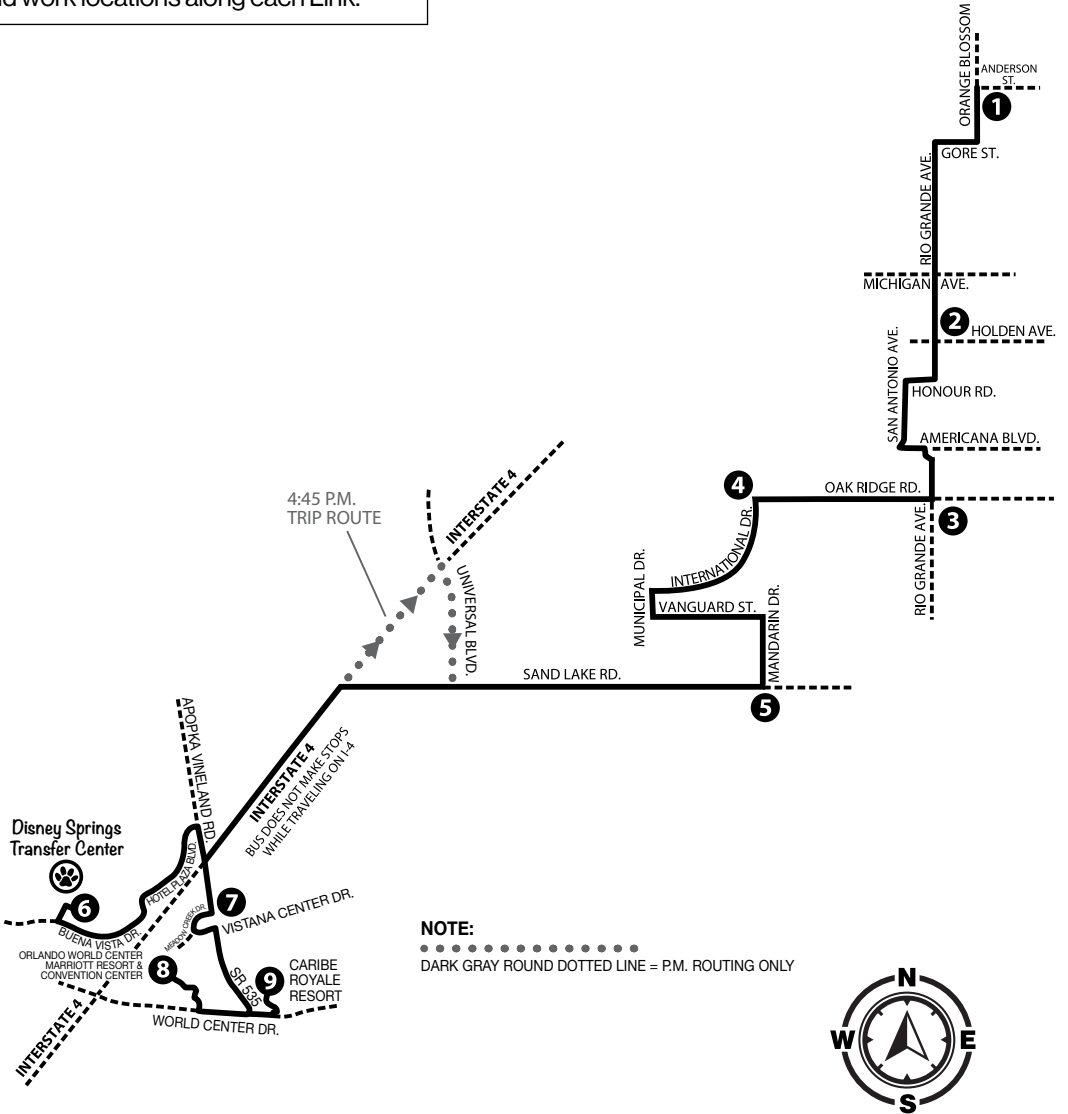

Orlando World Center Marriott
Resort & Convention Center
Oak Ridge
Tangelo Park

Additional stops are located near resorts and work locations along each Link.

LINK 304

MONDAY-FRIDAY

TO DISNEY	
1	O.B.T. & ANDERSON ST. 6:01 2:23
2	RIO GRANDE AVE. & HOLDEN AVE. 6:12 2:33
3	OAK RIDGE RD. & RIO GRANDE AVE. 6:21 2:41
4	INTERNATIONAL DR. & OAK RIDGE RD. 6:36 2:56
5	MANDARIN DR. & SAND LAKE RD. 6:42 3:03
6	DISNEY SPRINGS TRANSFER CTR. 7:00-7:10 3:25-3:30
7	SR 535 & MEADOW CREEK DR. 7:21 3:41
8	ORLANDO WORLD CENTER MARRIOTT RESORT & CONVENTION CENTER 7:27 3:48
9	CARIBE ROYALE RESORT 7:35 3:57