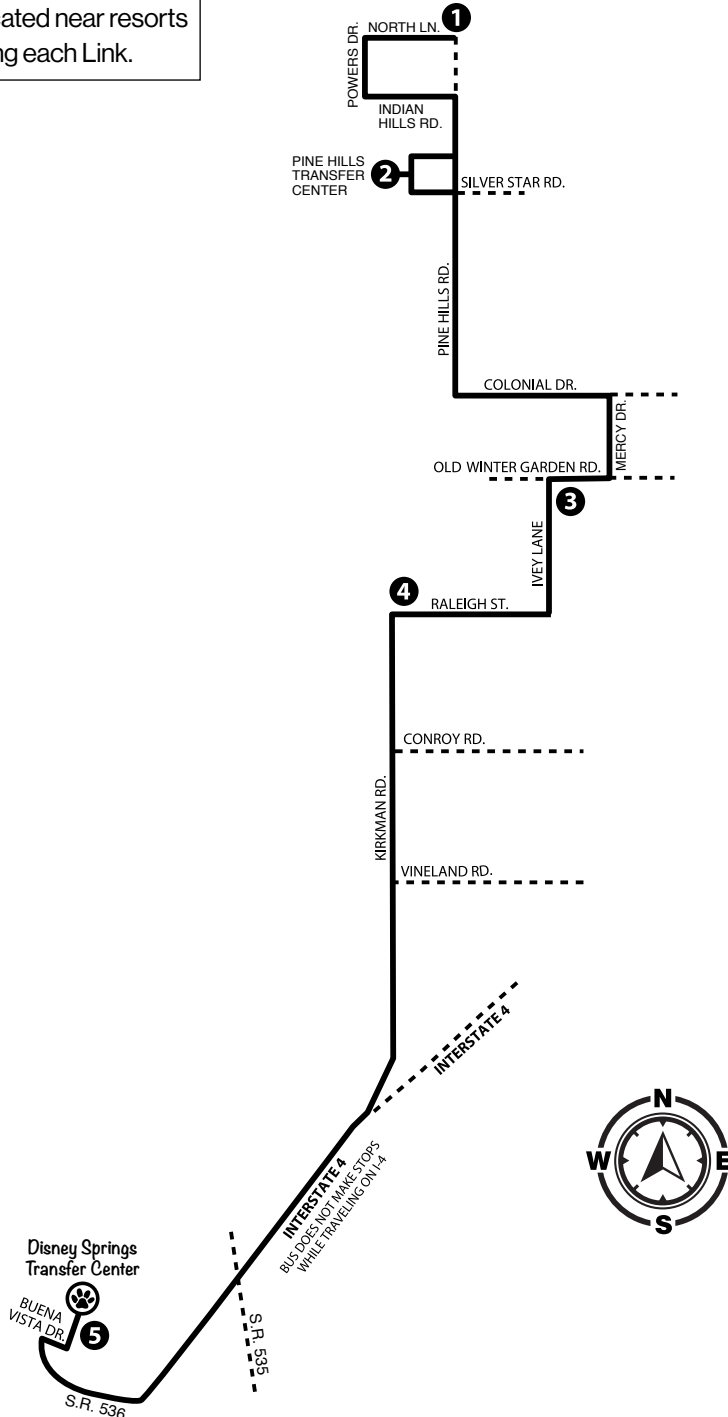

LINK 302

Disney Direct/Pine Hills Rd.

Monday–Sunday
& Holiday service

• SERVING:

- Disney Springs Transfer Center
- Pine Hills Rd.
- Malibu Groves
- Kirkman North

Additional stops are located near resorts and work locations along each Link.

LINK 302

MONDAY-FRIDAY

TO DISNEY SPRINGS TRANSFER CENTER	
1	NORTH LANE & PINE HILLS RD. 5:53
2	PINE HILLS TRANSFER CENTER 6:07
3	OLD WINTER GARDEN RD. & IVEY LN. 6:20
4	KIRKMAN RD. & RALEIGH ST. 6:32
5	DISNEY SPRINGS TRANSFER CTR. ARRIVE 7:00

P.M. TIMES ARE SHOWN IN BOLD

MONDAY-FRIDAY

TO PINE HILLS	
5	DISNEY SPRINGS TRANSFER CTR. DEPART 5:30
4	KIRKMAN RD. & RALEIGH ST. 6:10
3	OLD WINTER GARDEN RD. & IVEY LN. 6:20
2	PINE HILLS TRANSFER CENTER 6:33
1	NORTH LANE & PINE HILLS RD. 6:45

P.M. TIMES ARE SHOWN IN BOLD

SATURDAY, SUNDAY & HOLIDAY

TO DISNEY SPRINGS TRANSFER CENTER	
1	NORTH LANE & PINE HILLS RD. 5:55
2	PINE HILLS TRANSFER CENTER 6:07
3	OLD WINTER GARDEN RD. & IVEY LN. 6:18
4	KIRKMAN RD. & RALEIGH ST. 6:30
5	DISNEY SPRINGS TRANSFER CTR. ARRIVE 7:00

P.M. TIMES ARE SHOWN IN BOLD

SATURDAY, SUNDAY & HOLIDAY

TO PINE HILLS	
5	DISNEY SPRINGS TRANSFER CTR. DEPART 5:30
4	KIRKMAN RD. & RALEIGH ST. 6:05
3	OLD WINTER GARDEN RD. & IVEY LN. 6:14
2	PINE HILLS TRANSFER CENTER 6:26
1	NORTH LANE & PINE HILLS RD. 6:38

P.M. TIMES ARE SHOWN IN BOLD