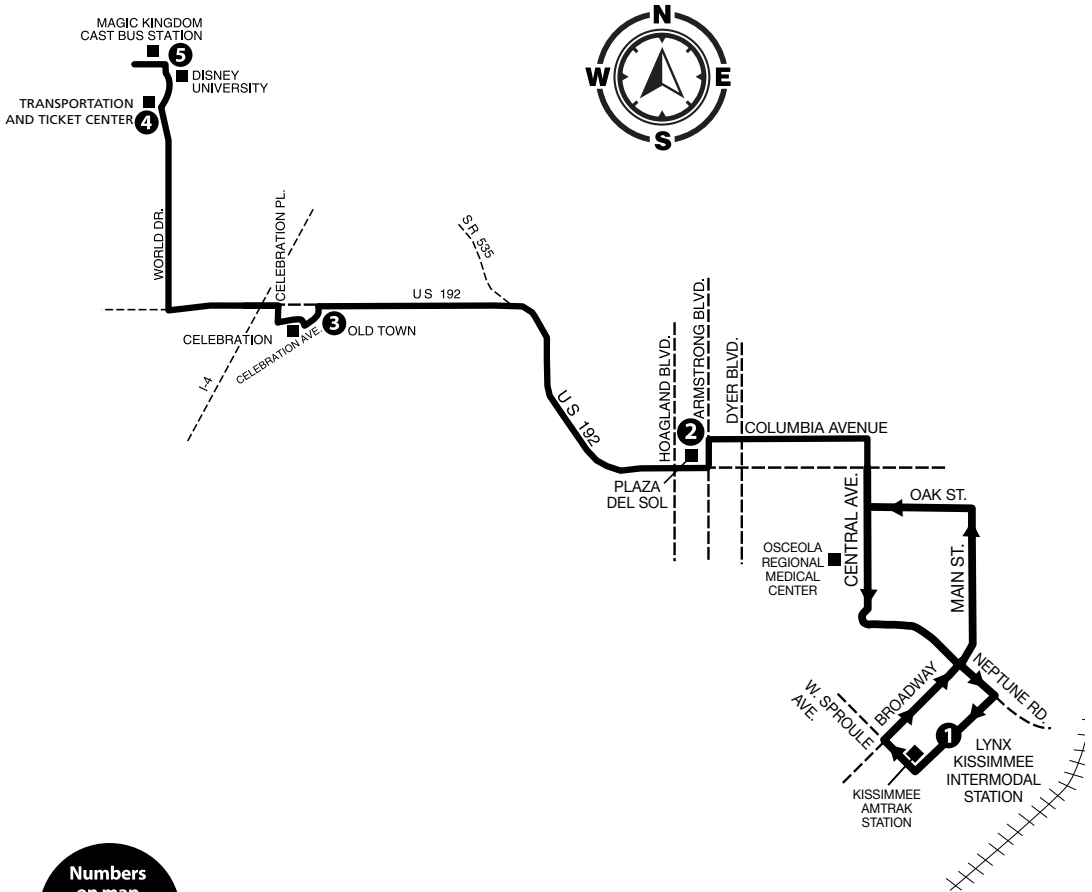

- Magic Kingdom Cast Bus Station
- Disney University
- LYNX Kissimmee Intermodal Station/SunRail
- Osceola Regional Medical Center

Numbers on map correspond to numbers on schedules.

Additional stops are located approximately every two blocks along each Link.