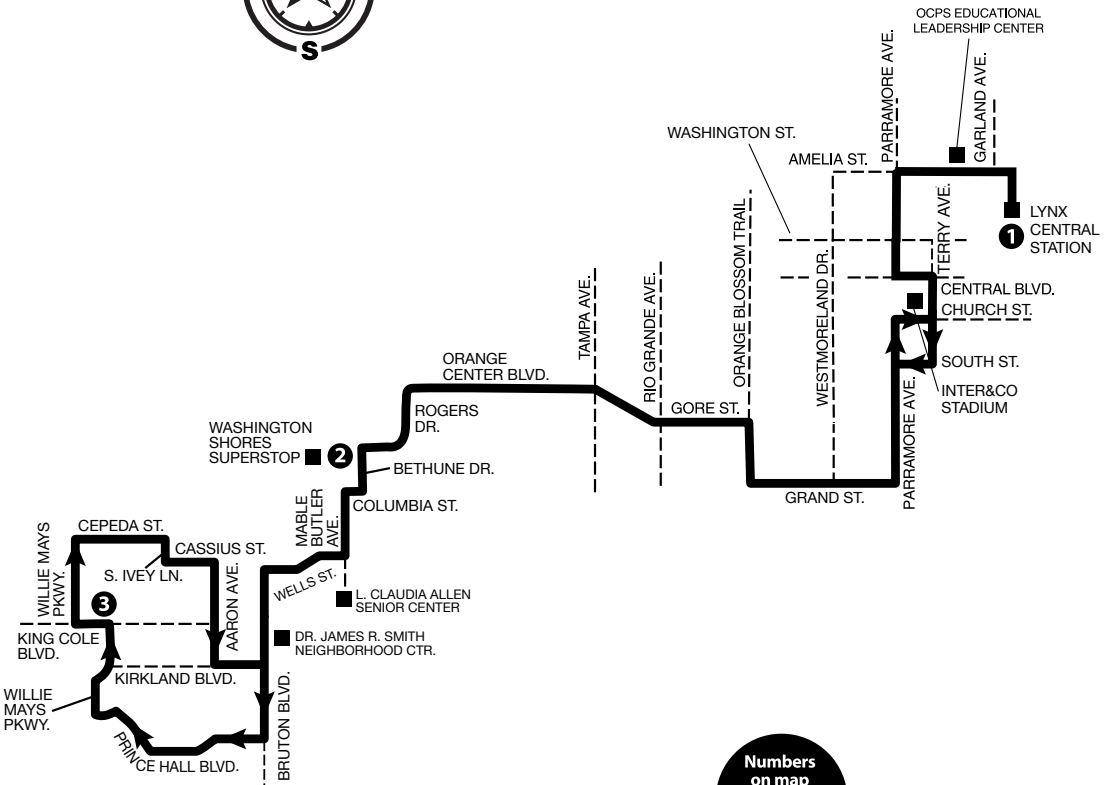

LINK 19

Richmond Heights

Monday–Sunday
& Holiday service

- **SERVING:**
- LYNX Central Station
- OCPS Educational Leadership Center
- Center
- Washington Shores SuperStop
- L. Claudia Allen Senior Center

Dr. James R. Smith
Neighborhood Center
Inter&Co Stadium

Numbers on map correspond to numbers on schedules.

Additional stops are located approximately every two blocks along each Link.