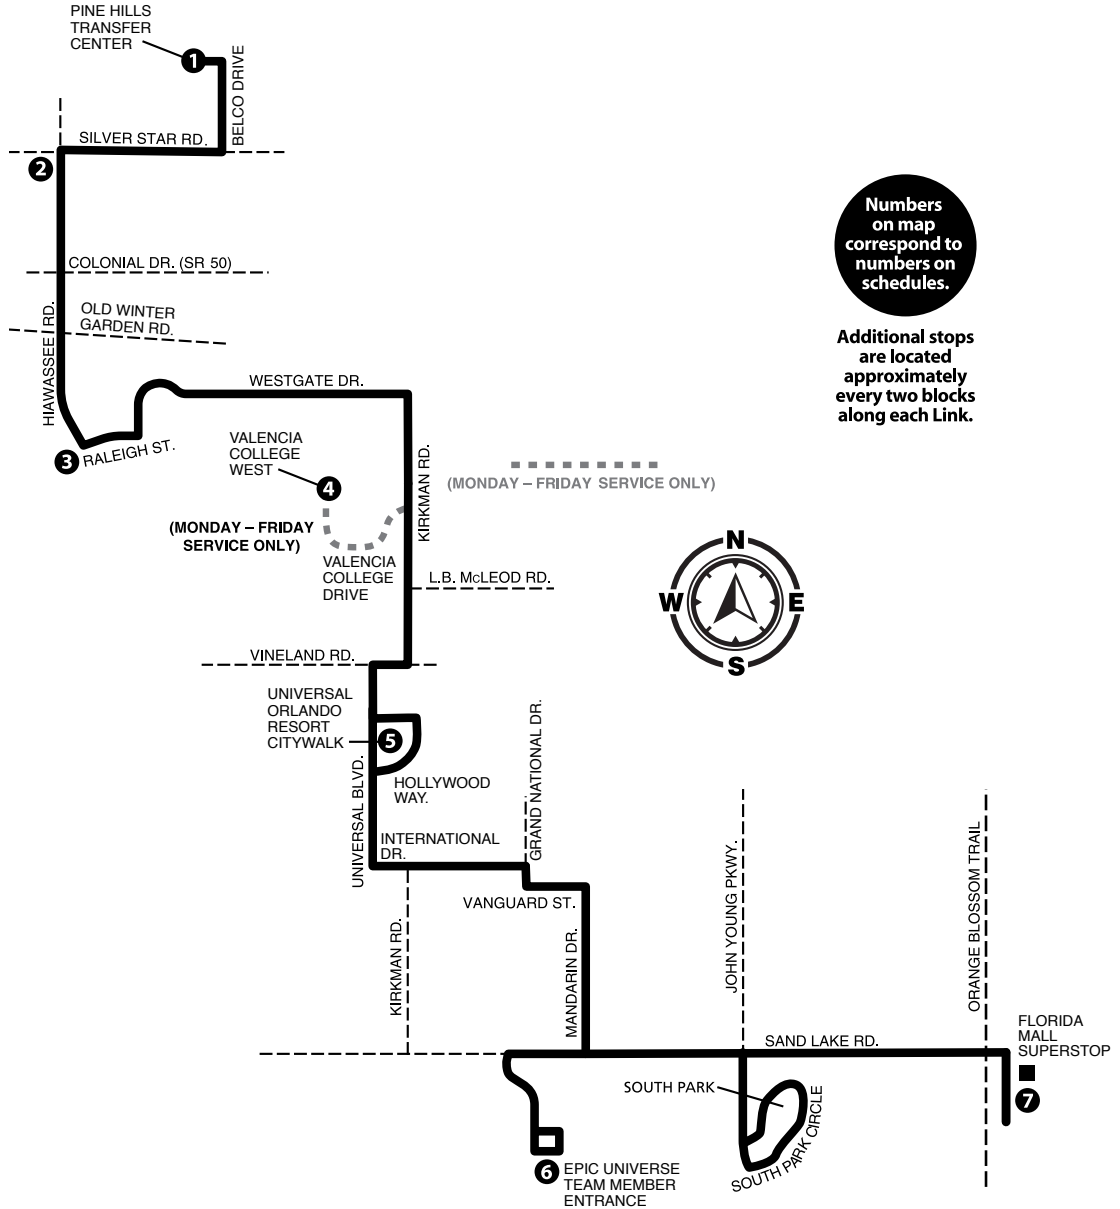

P.M. TIMES ARE SHOWN IN BOLD

LINK 37

Pine Hills/Kirkman Rd./Florida Mall

Monday–Sunday
& Holiday service

- **SERVING:**
- Pine Hills Transfer Center
- S. Hiwassee Road
- MetroWest
- Kirkman Road
- Valencia College West Campus
- Universal Orlando Resort
- Tangelo Park
- South Park (Walmart)
- Florida Mall SuperStop
- Epic Universe Team Member Entrance