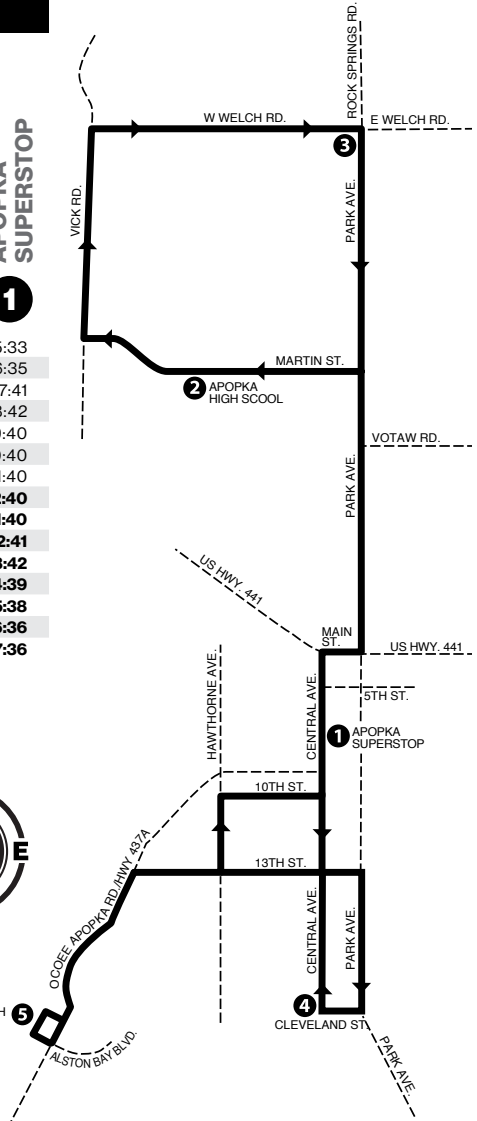

LINKS 405

Apopka Circulator

Monday–Sunday
& Holiday service

SERVING:

- Apopka SuperStop
- Apopka High School
- Welch Rd./Rock Springs Rd.
- Central Ave./Cleveland St.
- AdventHealth Apopka

MONDAY-FRIDAY

APOPKA CIRCULATOR SOUTHBOUND

APOPKA SUPERSTOP	CENTRAL AVE. & CLEVELAND ST.	ADVENTHEALTH APOPKA	APOPKA SUPERSTOP
1	4	5	1
4:45	4:49	4:55	5:03
5:45	5:49	5:55	6:03
6:45	6:49	6:57	7:05
7:45	7:49	7:57	8:05
8:45	8:49	8:57	9:06
9:45	9:49	9:57	10:06
10:45	10:49	10:57	11:06
11:45	11:49	11:57	12:08
12:45	12:49	12:57	1:08
1:45	1:49	1:57	2:08
2:45	2:49	2:57	3:08
3:45	3:49	3:57	4:08
4:45	4:49	4:57	5:08
5:45	5:49	5:57	6:07
6:45	6:49	6:57	7:07
7:40	7:44	7:51	8:01
8:30	8:34	8:41	8:51
9:30	9:34	9:41	9:51
10:30	10:34	10:41	10:51

P.M. TIMES ARE SHOWN IN BOLD

Numbers on map correspond to numbers on schedules.

Additional stops are located approximately every two blocks along each Link.

MONDAY-FRIDAY

APOPKA CIRCULATOR NORTHBOUND

APOPKA SUPERSTOP	APOPKA HIGH SCHOOL	WELCH RD. & ROCK SPRINGS RD.	APOPKA SUPERSTOP
1	2	3	1
5:10	5:18	5:24	5:33
6:10	6:20	6:26	6:35
7:15	7:25	7:31	7:41
8:15	8:26	8:32	8:42
9:15	9:25	9:31	9:40
10:15	10:25	10:31	10:40
11:15	11:25	11:31	11:40
12:15	12:25	12:31	12:40
1:15	1:25	1:31	1:40
2:15	2:25	2:32	2:41
3:15	3:25	3:33	3:42
4:15	4:25	4:31	4:39
5:15	5:24	5:30	5:38
6:15	6:24	6:29	6:36
7:15	7:24	7:29	7:36

P.M. TIMES ARE SHOWN IN BOLD

ADVENTHEALTH APOPKA