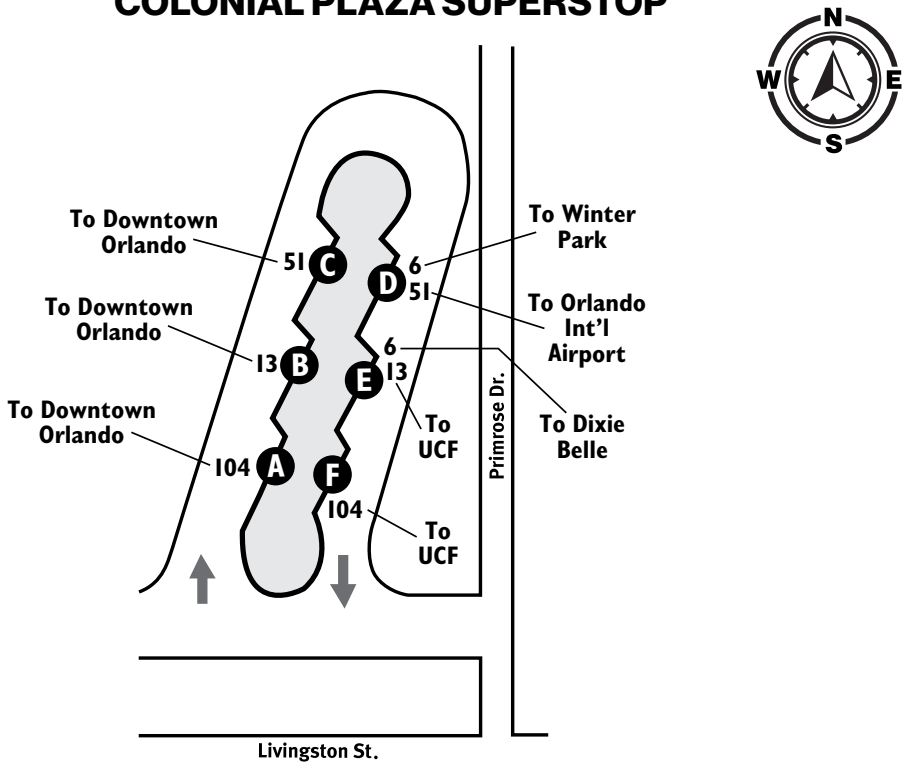

COLONIAL PLAZA SUPERSTOP