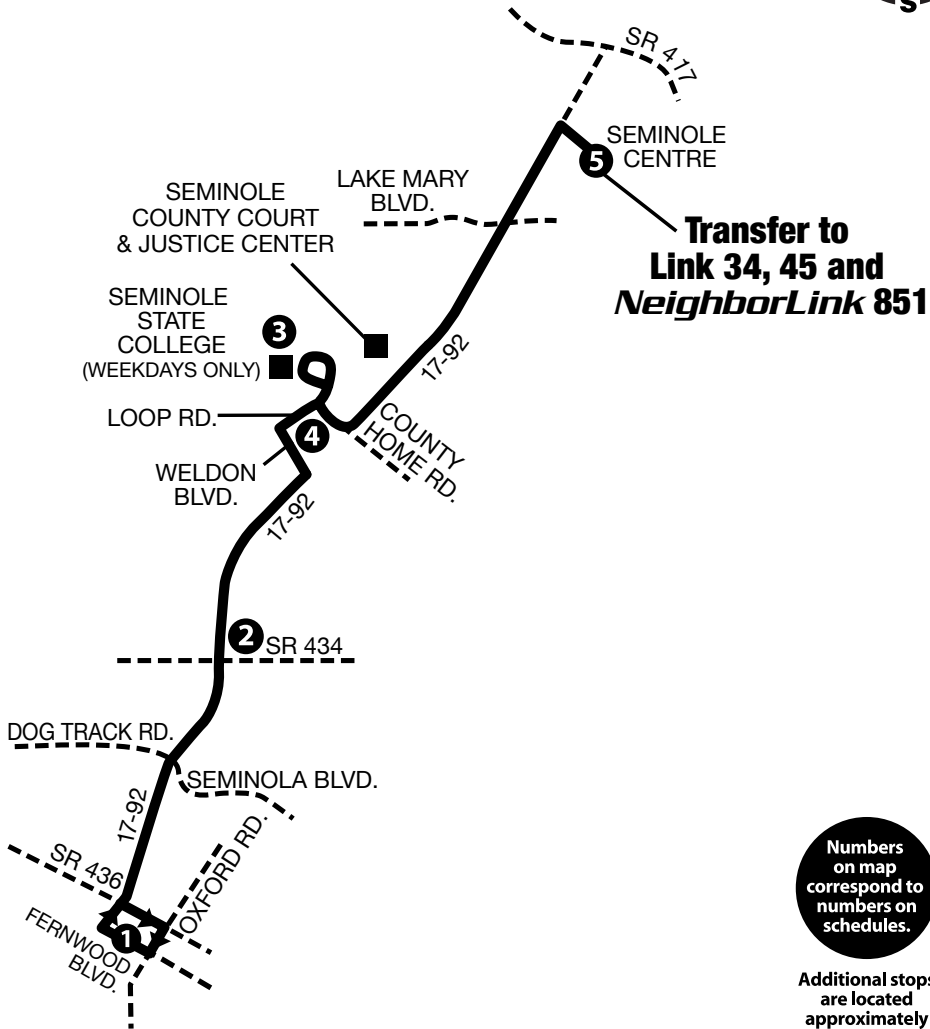

P.M. TIMES ARE SHOWN IN BOLD

LINK 103

North U.S. 17-92/ Seminole Centre

Monday–Sunday
& Holiday service

- **SERVING:**
- Seminole Centre
- Seminole State College
- Seminole County Court & Justice Center
-
-
-
-