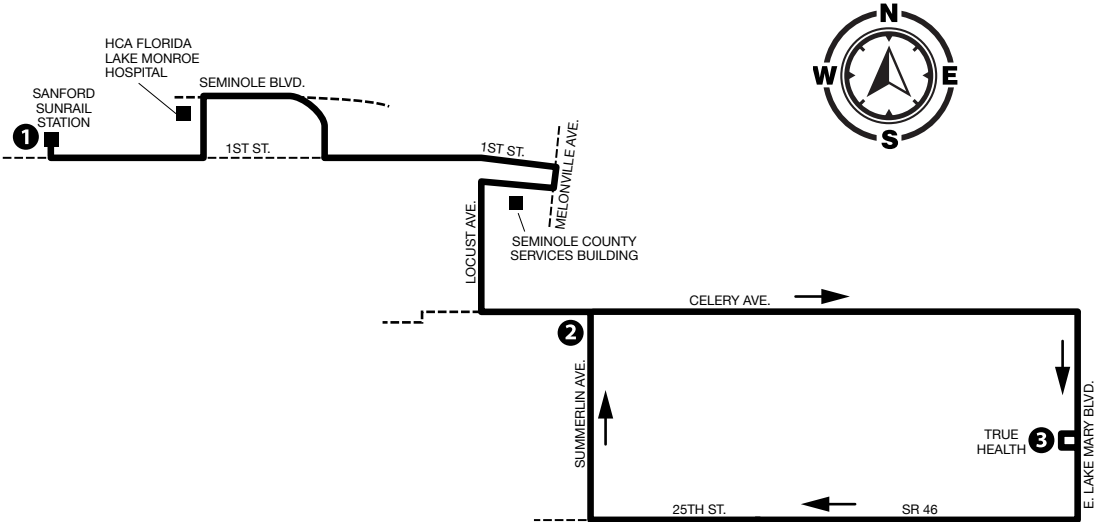

LINK 46 EAST

E. 1st St./Downtown Sanford

Monday–Saturday service

No Sunday/Holiday service

• SERVING:

- Downtown Sanford
- HCA Florida Lake Monroe
- Hospital
- Seminole County Services
- Building

True Health

Sanford SunRail Station

NeighborLink 851

Numbers on map correspond to numbers on schedules.

Additional stops are located approximately every two blocks along each Link.