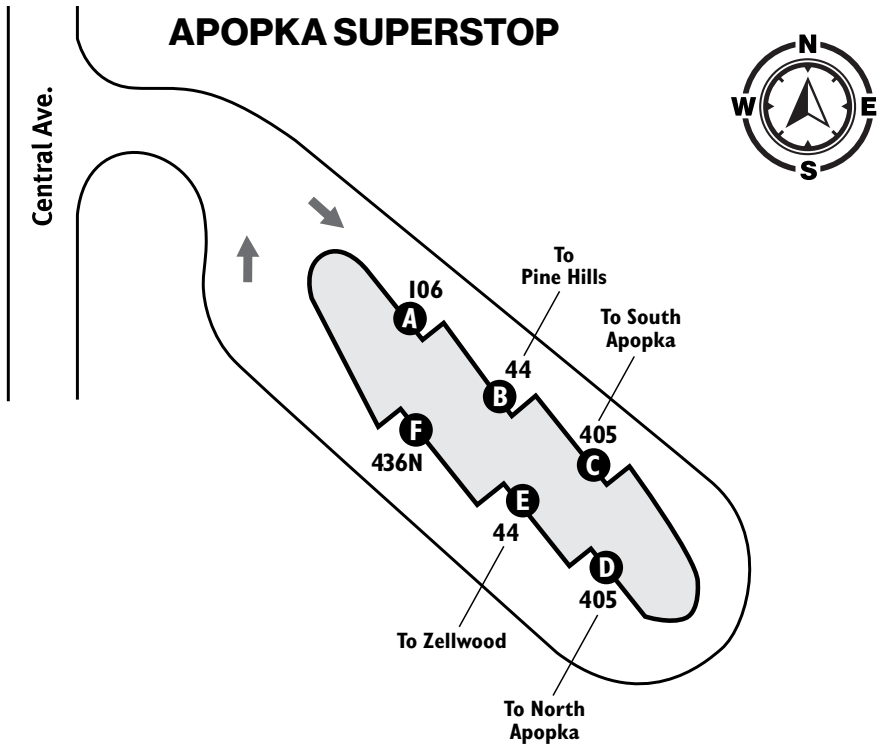

APOPKA SUPERSTOP