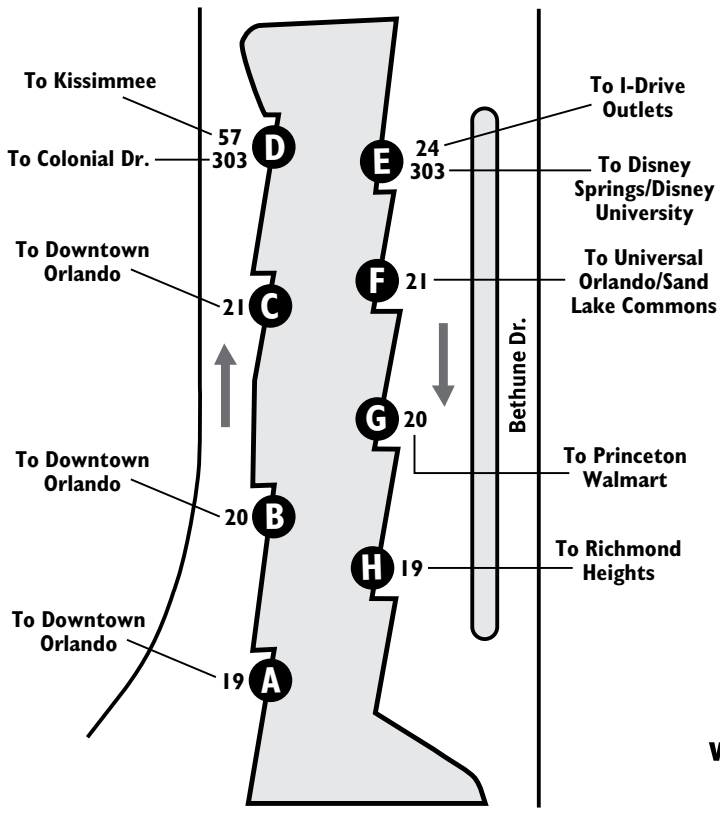

WASHINGTON SHORES SUPERSTOP