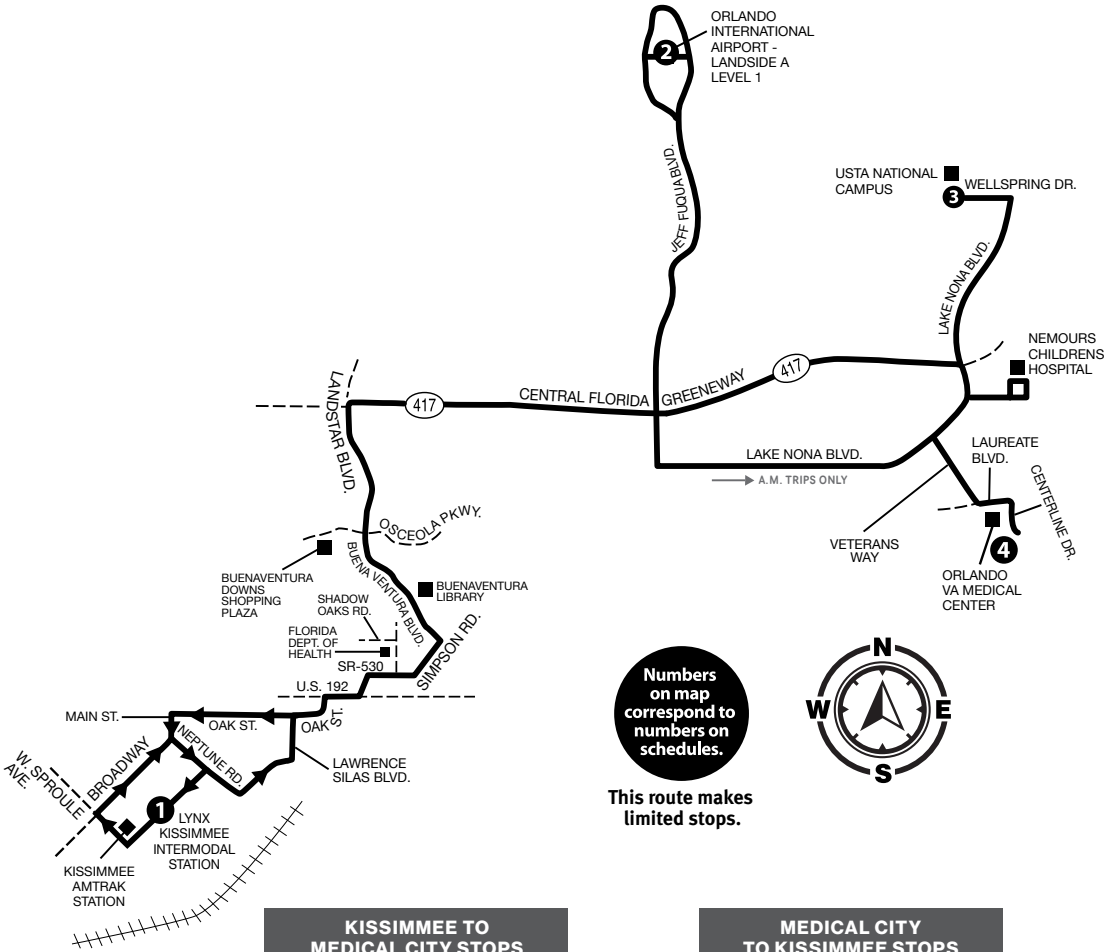

FASTLINK 407

**Kissimmee/Orlando
International Airport/
Medical City**

Monday–Saturday service

SERVING:

- Orlando International Airport
- LYNX Kissimmee Intermodal Station
- Buenaventura Downs
- Buenaventura Library

- Florida Dept. of Health
- USTA National Campus
- Nemours Children's Hospital
- Orlando VA Medical Center

KISSIMMEE TO MEDICAL CITY STOPS

- LYNX Kissimmee Intermodal Station
- Fortune Rd./Shadow Oaks Rd.
- Simpson Rd./Winner's Cir.
- Buenaventura Blvd./Simpson Rd.
- Buenaventura Blvd./Florida Pkwy.
- Buenaventura Blvd./Osceola Pkwy.
- Landstar Blvd./Rhode Island Woods Cir.
- Orlando Intl. Airport
- Wellspring Dr./Lake Nona Blvd.
- USTA National Campus
- Lake Nona Blvd./Tavistock Lakes Blvd.
- Lake Nona Blvd./Veterans Way
- Orlando VA Medical Center

MEDICAL CITY TO KISSIMMEE STOPS

- Orlando VA Medical Center
- Veterans Way/Lake Nona Blvd.
- Lake Nona Blvd./Tavistock Lakes Blvd.
- Nemours Children's Hospital
- Orlando Intl. Airport
- Landstar Blvd./Town Center Blvd.
- Buenaventura Blvd./Osceola Pkwy.
- Buenaventura Blvd./Florida Pkwy.
- Buenaventura Blvd./Simpson Rd.
- Simpson Rd./Marisol Loop
- Fortune Rd./Shadow Oaks Rd.
- LYNX Kissimmee Intermodal Station