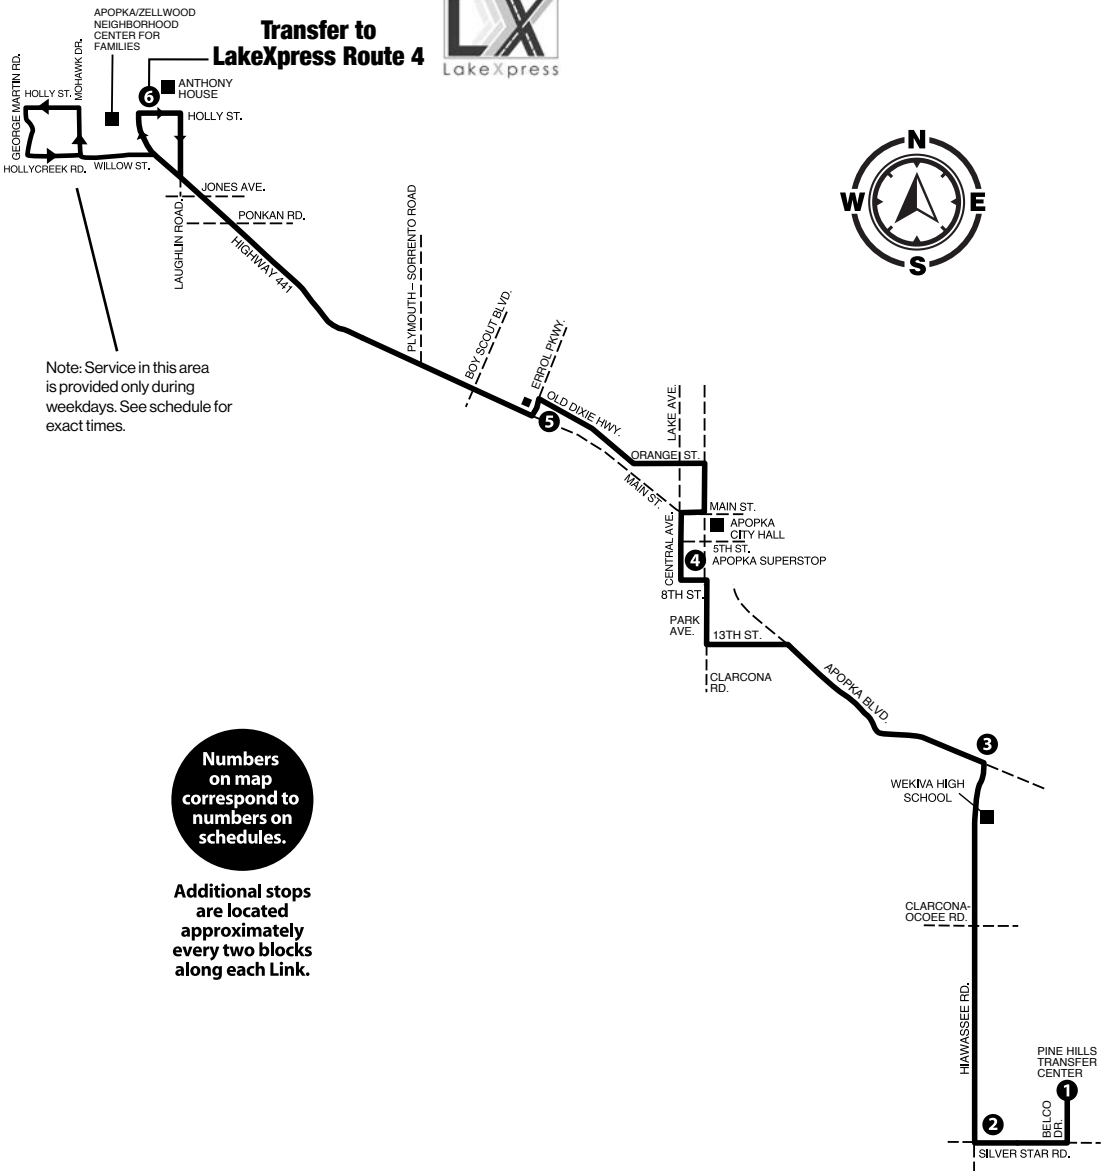

LINK 44

Hiwassee Road/Zellwood Apopka

Monday–Saturday service
No Sunday/Holiday service

- **SERVING:**
- N. Hiwassee Road
- Wekiva High School
- Apopka SuperStop
- Errol Plaza
- Anthony House

LakeXpress Route 4
Pine Hills Transfer Center
Apopka/Zellwood Neighborhood Center for Families