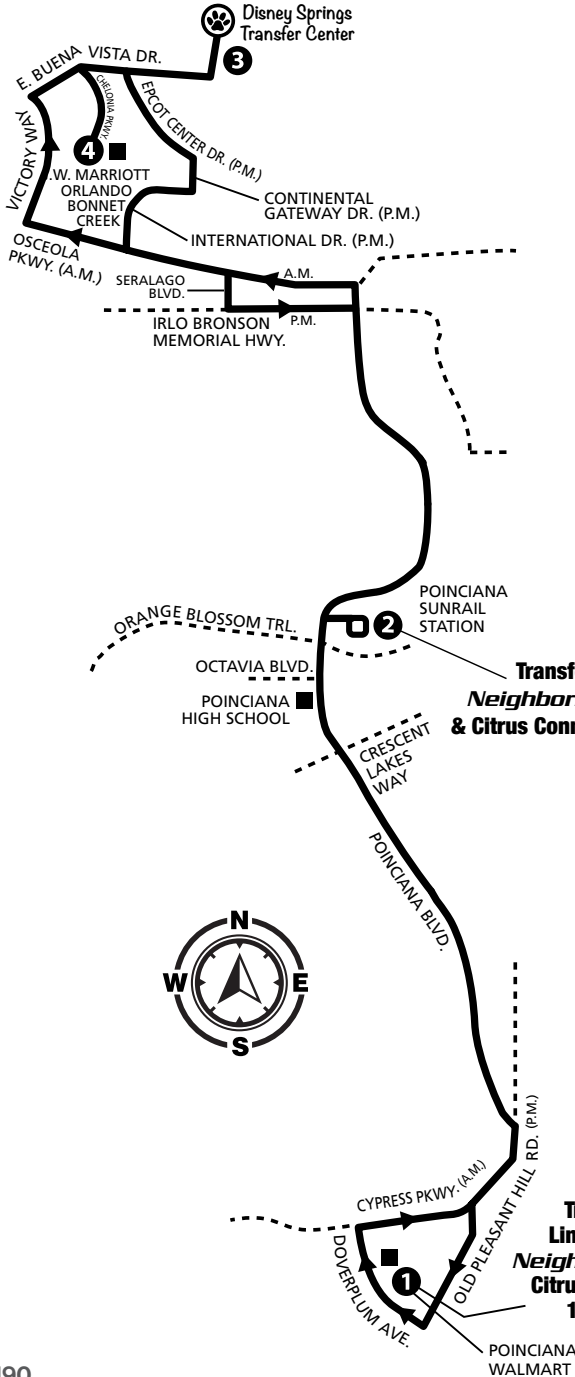

LINK 306

Disney Direct/Poinciana

Monday–Sunday
& Holiday service

• **SERVING:**

- Poinciana
- Poinciana High School
- Disney Springs Transfer Center
- Hilton Bonnet Creek Resort
- NeighborLink 801

- Citrus Connection 16X, 19X, 603
- NeighborLink 804
- Poinciana Walmart
- Poinciana SunRail Station
- J.W. Marriott Orlando
- Bonnet Creek

Bus Stops:

- Poinciana Walmart
- Poinciana Blvd./Crescent Lakes Way
- Poinciana Blvd./Trafalgar Blvd.
- Poinciana SunRail Station
- Poinciana Blvd./Siesta Lago Dr.
- Poinciana Blvd./Irlo Bronson (a.m.)
- U.S. 192/Seralago Blvd. (p.m.)
- U.S. 192/Poinciana Blvd. (p.m.)
- Hilton Bonnet Creek
- Disney Springs Transfer Center
- J.W. Marriott Orlando Bonnet Creek

**Transfer to
NeighborLink 804
& Citrus Connection 19X**

**Transfer to
Links 26, 426,
NeighborLink 801,
Citrus Connection
16X & 603**