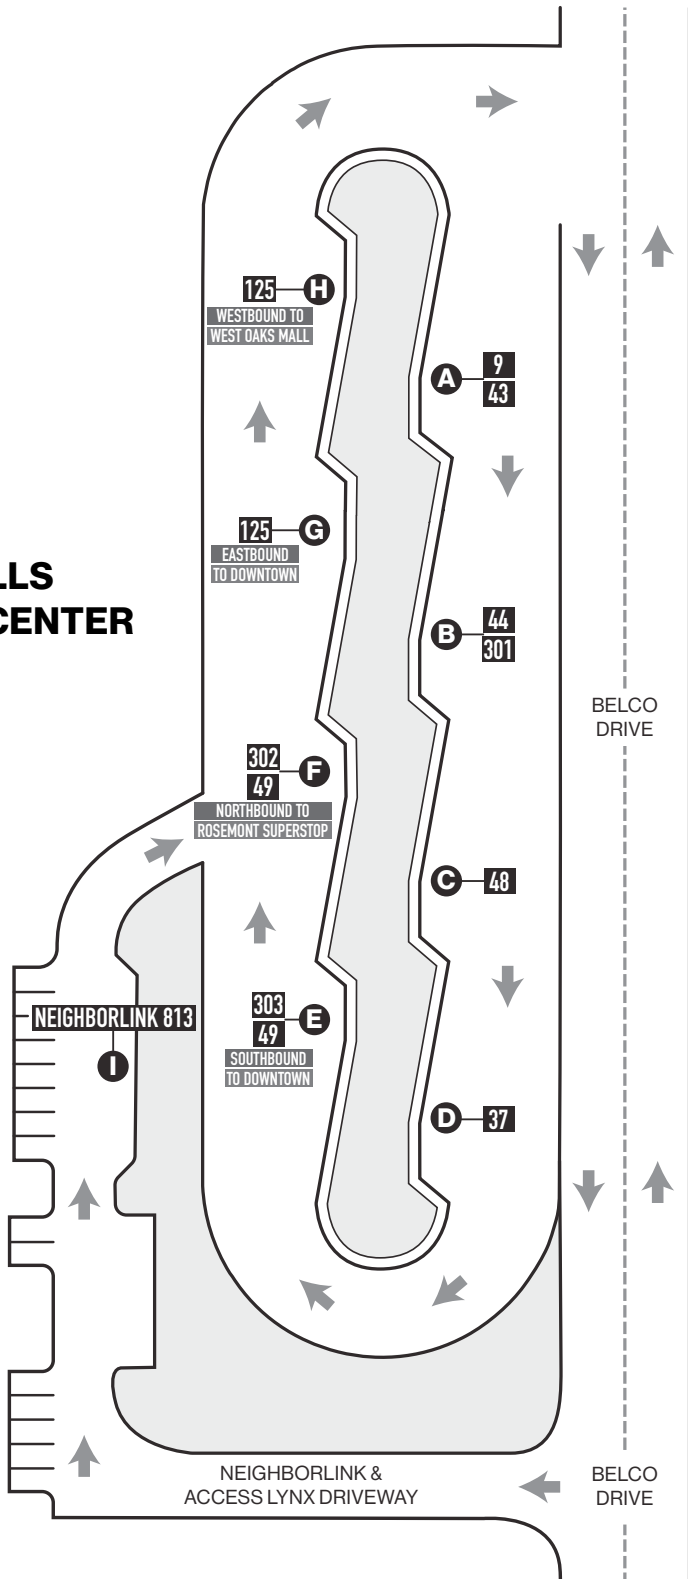

PINE HILLS TRANSFER CENTER