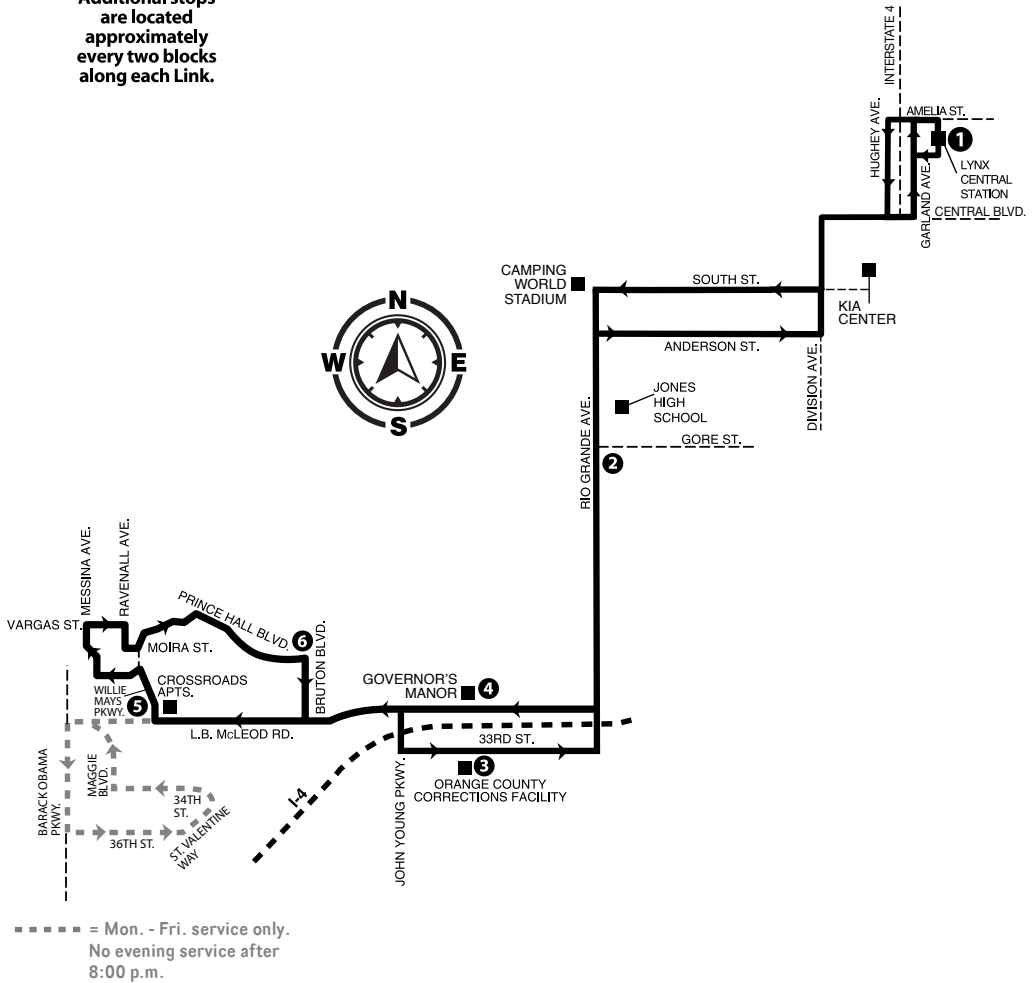

LINK 36

Lake Richmond

Monday–Sunday
& Holiday service

- **SERVING:**
- LYNX Central Station
- Jones High School
- L.B. McLeod Road
- Catalina
- 33rd Street

- Orange County
  Corrections Facility
- Crossroads Apts.
- Prince Hall Boulevard
- Camping World Stadium

Numbers on map correspond to numbers on schedules.

Additional stops are located approximately every two blocks along each Link.