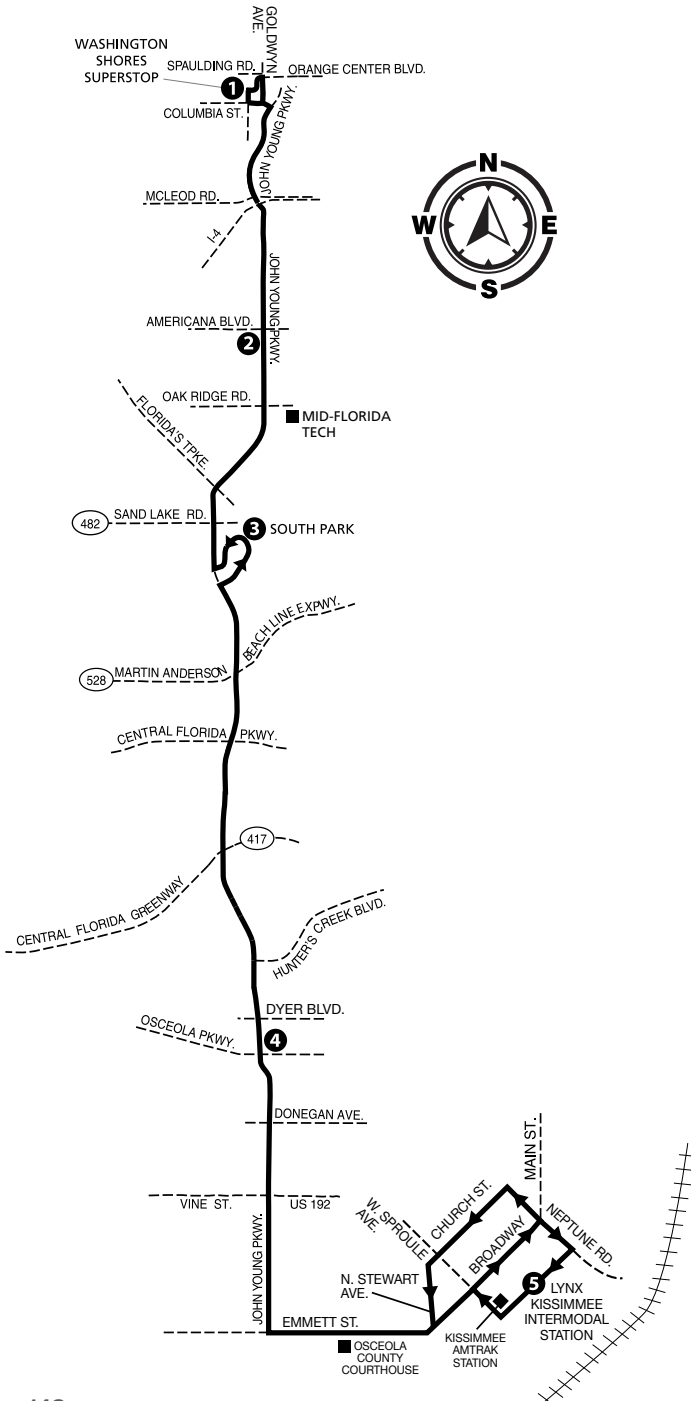

LINK 57

John Young Parkway

Monday–Saturday service
No Sunday/Holiday service

1. **• SERVING:**
2. Washington Shores SuperStop
   - Mid Florida Tech
   - South Park Walmart
   - Hunter's Creek
   - The Loop

LYNX Kissimmee Intermodal Station/SunRail
Osceola County Courthouse

Numbers on map correspond to numbers on schedules.

Additional stops are located approximately every two blocks along each Link.