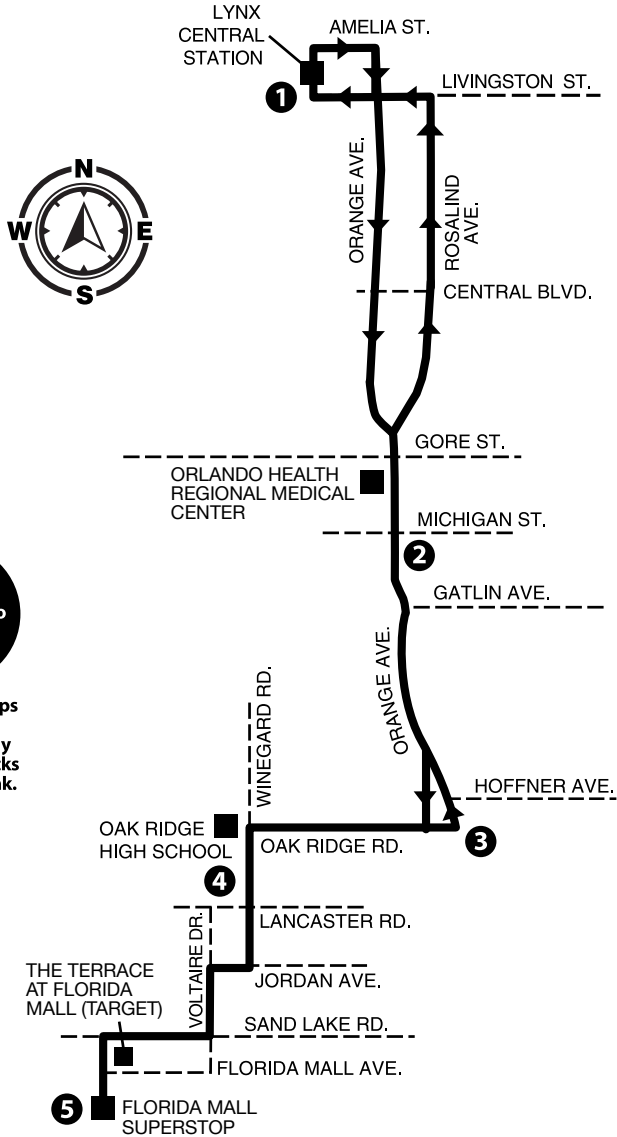

Numbers on map correspond to numbers on schedules.

Additional stops are located approximately every two blocks along each Link.

MONDAY-FRIDAY

LYNX CENTRAL STATION TO FLORIDA MALL SUPERSTOP

LYNX CENTRAL STATION	ORANGE AVE. & MICHIGAN ST.	ORANGE AVE. & OAKRIDGE RD.	WINEGARD RD. & LANCASTER RD.	FLORIDA MALL SUPERSTOP
1	2	3	4	5
5:05	5:17	5:24	5:28	5:38
6:00	6:15	6:23	6:28	6:39
7:00	7:17	7:25	7:30	7:42
8:00	8:17	8:25	8:29	8:41
9:00	9:17	9:25	9:29	9:41
10:00	10:18	10:26	10:30	10:42
11:00	11:18	11:27	11:31	11:43
12:00	12:19	12:28	12:32	12:44
1:00	1:19	1:28	1:33	1:46
2:00	2:19	2:28	2:33	2:46
3:00	3:19	3:28	3:33	3:46
4:00	4:19	4:29	4:34	4:47
5:00	5:19	5:29	5:34	5:47
6:00	6:16	6:25	6:30	6:42
7:15	7:30	7:38	7:42	7:54
8:15	8:30	8:38	8:42	8:53
9:20	9:34	9:42	9:46	9:57
10:20	10:34	10:41	10:45	10:55
11:20	11:34	11:41	11:44	11:54