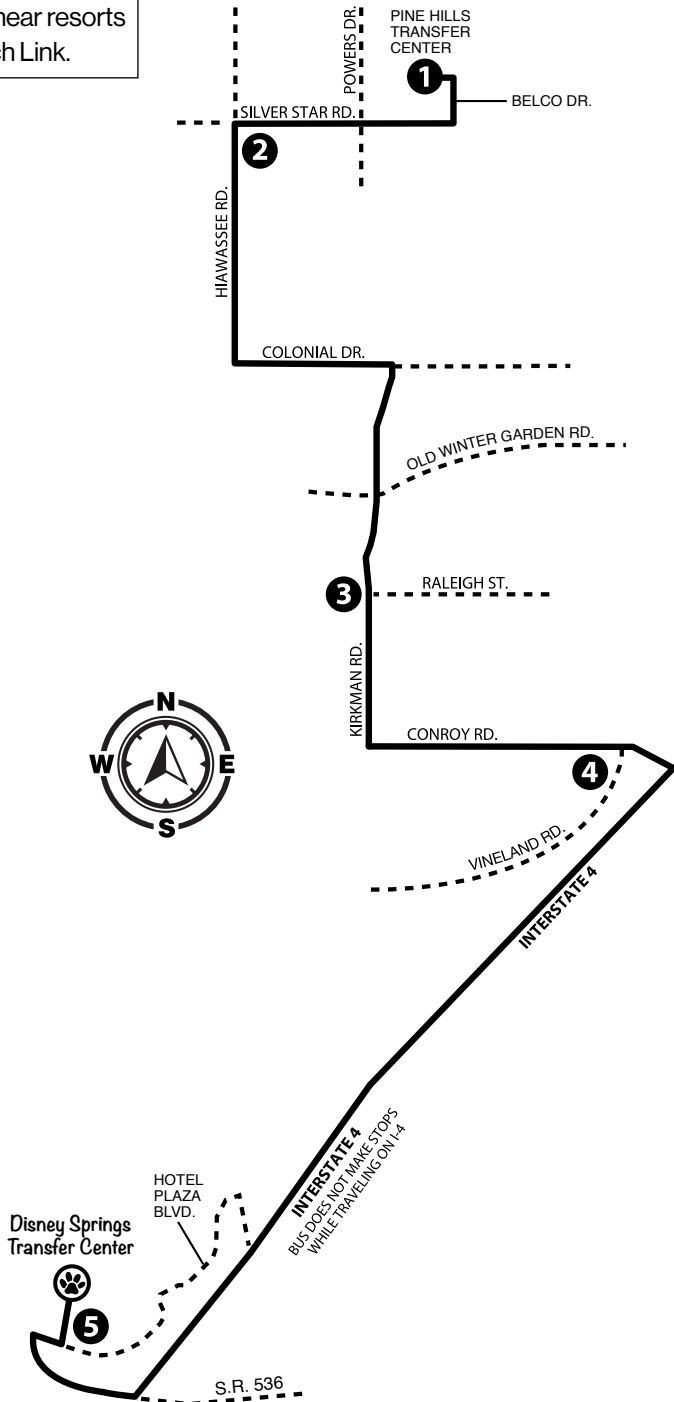

LINK 301

Disney Direct/Pine Hills/ Hiwassee Rd.

Monday–Sunday
& Holiday service

1. **• SERVING:**
2. Pine Hills Transfer Center
   - Disney Springs Transfer Center
   - Orlovista

Additional stops are located near resorts and work locations along each Link.