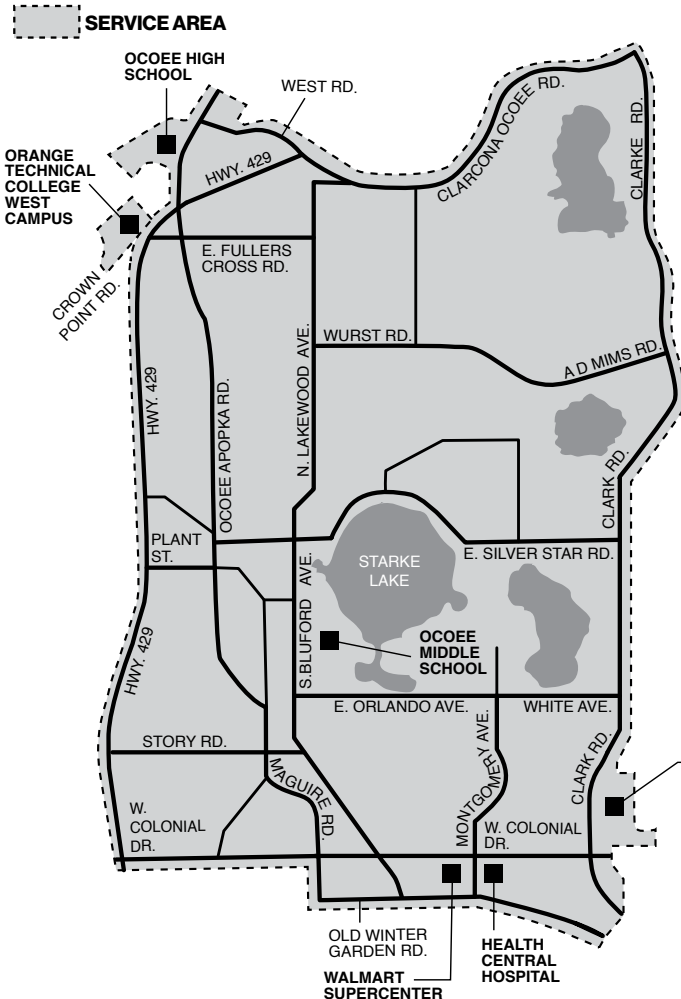

MONDAY-FRIDAY

CONNECTION AT WEST OAKS MALL

NEIGHBORLINK ARRIVES	NEIGHBORLINK DEPARTS
5:20	5:30
6:20	6:30
7:20	7:30
8:20	8:30
9:20	9:30
10:20	10:30
11:20	11:30
12:20	12:30
1:20	1:35
2:25	2:35
3:25	3:35
4:25	4:35
5:25	5:35
6:25	6:35
7:25	7:35