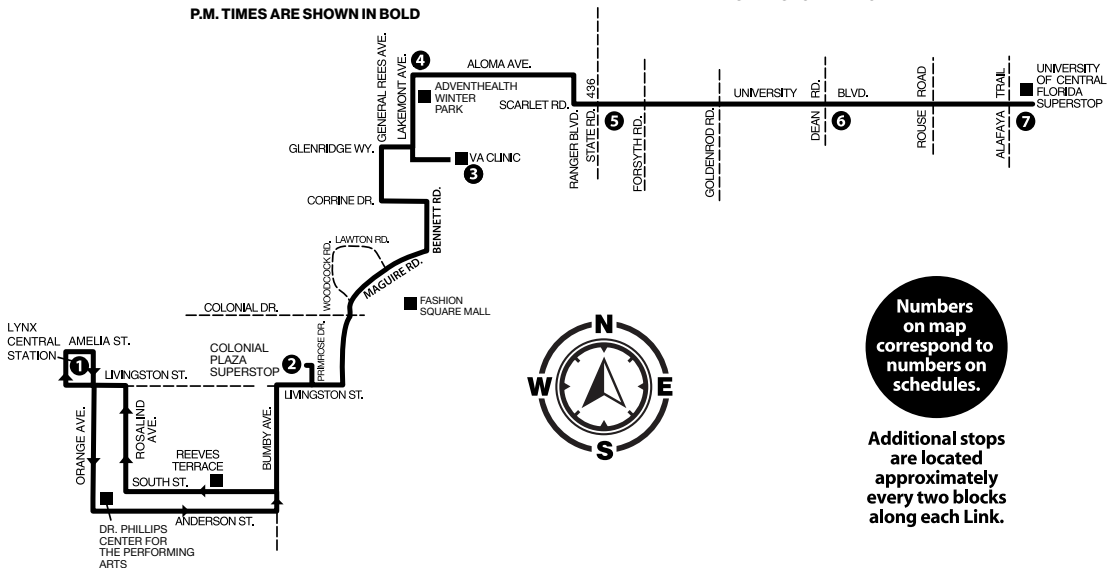

P.M. TIMES ARE SHOWN IN BOLD

MONDAY-FRIDAY

UCF SUPERSTOP TO LYNX CENTRAL STATION

UCF SUPERSTOP	UNIVERSITY BLVD. & DEAN RD.	UNIVERSITY BLVD. & SR 436	LAKEMONT AVE. & ALOMA AVE.	VA CLINIC	COLONIAL PLAZA SUPERSTOP	LYNX CENTRAL STATION
7	6	5	4	3	2	1
6:00	6:10	6:20	6:30	6:37	6:50	7:06
6:50	7:01	7:12	7:24	7:31	7:47	8:04
7:50	8:01	8:12	8:24	8:32	8:48	9:03
8:50	9:01	9:12	9:22	9:30	9:46	10:01
9:50	10:01	10:12	10:22	10:30	10:46	11:01
10:50	11:01	11:13	11:24	11:32	11:48	12:04
11:50	12:02	12:14	12:25	12:33	12:49	1:05
12:50	1:02	1:14	1:25	1:33	1:49	2:06
2:00	2:12	2:24	2:35	2:43	3:00	3:17
3:00	3:13	3:25	3:37	3:45	4:02	4:19
4:00	4:14	4:26	4:38	4:46	5:02	5:17
5:00	5:14	5:27	5:39	5:47	6:03	6:16
6:00	6:14	6:25	6:34	6:40	6:55	7:08
7:00	7:14	7:25	7:33	7:39	7:53	8:06
8:00	8:14	8:25	8:33	8:39	8:53	9:06
9:00	9:10	9:20	9:28	9:34	9:48	10:01
10:00	10:10	10:19	10:26	10:32	10:46	10:59

P.M. TIMES ARE SHOWN IN BOLD

Numbers on map correspond to numbers on schedules.

Additional stops are located approximately every two blocks along each Link.