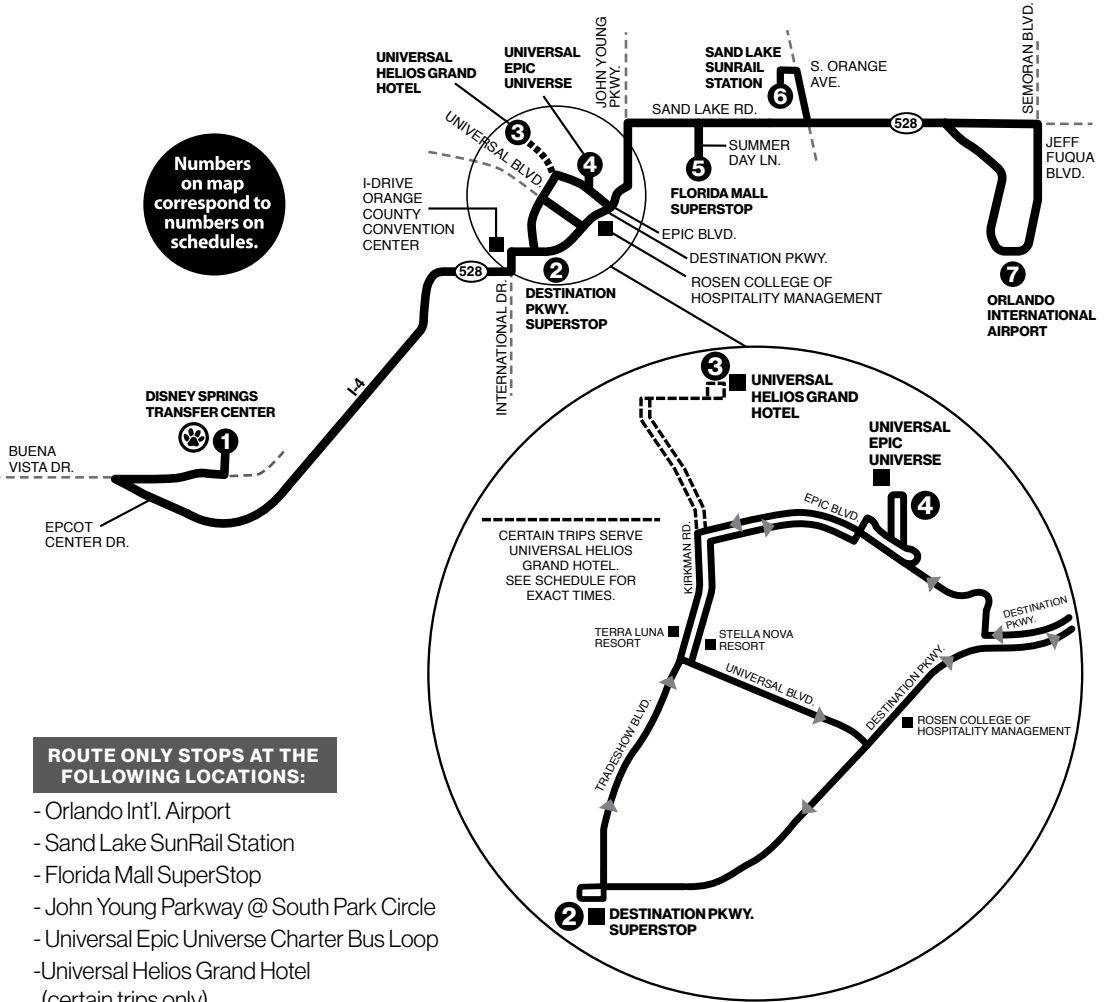

LINK 311

Disney/Orlando Int'l Airport/ Universal Epic Universe

Monday–Sunday
& Holiday service

SERVING:

- Disney Springs Transfer Center
- Destination Parkway SuperStop
- Universal Epic Universe
- Universal Stella Nova Resort
- Universal Terra Luna Resort
- Universal Helios Grand Hotel

Rosen College of Hospitality
Management
Florida Mall Superstop
Sand Lake SunRail Station
Orlando International Airport
I-Drive @ Destination Pkwy.
(Orange County Convention Center)

Numbers on map correspond to numbers on schedules.

ROUTE ONLY STOPS AT THE FOLLOWING LOCATIONS:

- Orlando Int'l. Airport
- Sand Lake SunRail Station
- Florida Mall SuperStop
- John Young Parkway @ South Park Circle
- Universal Epic Universe Charter Bus Loop
- Universal Helios Grand Hotel (certain trips only)
- Kirkman Rd. @ Universal Blvd. (Stella Nova and Terra Luna Resorts)
- Destination Pkwy. and Universal Blvd. (Rosen College)
- Destination Pkwy. SuperStop
- Destination Pkwy. @ I-Drive (Orange County Convention Center)
- Disney Springs Transfer Center