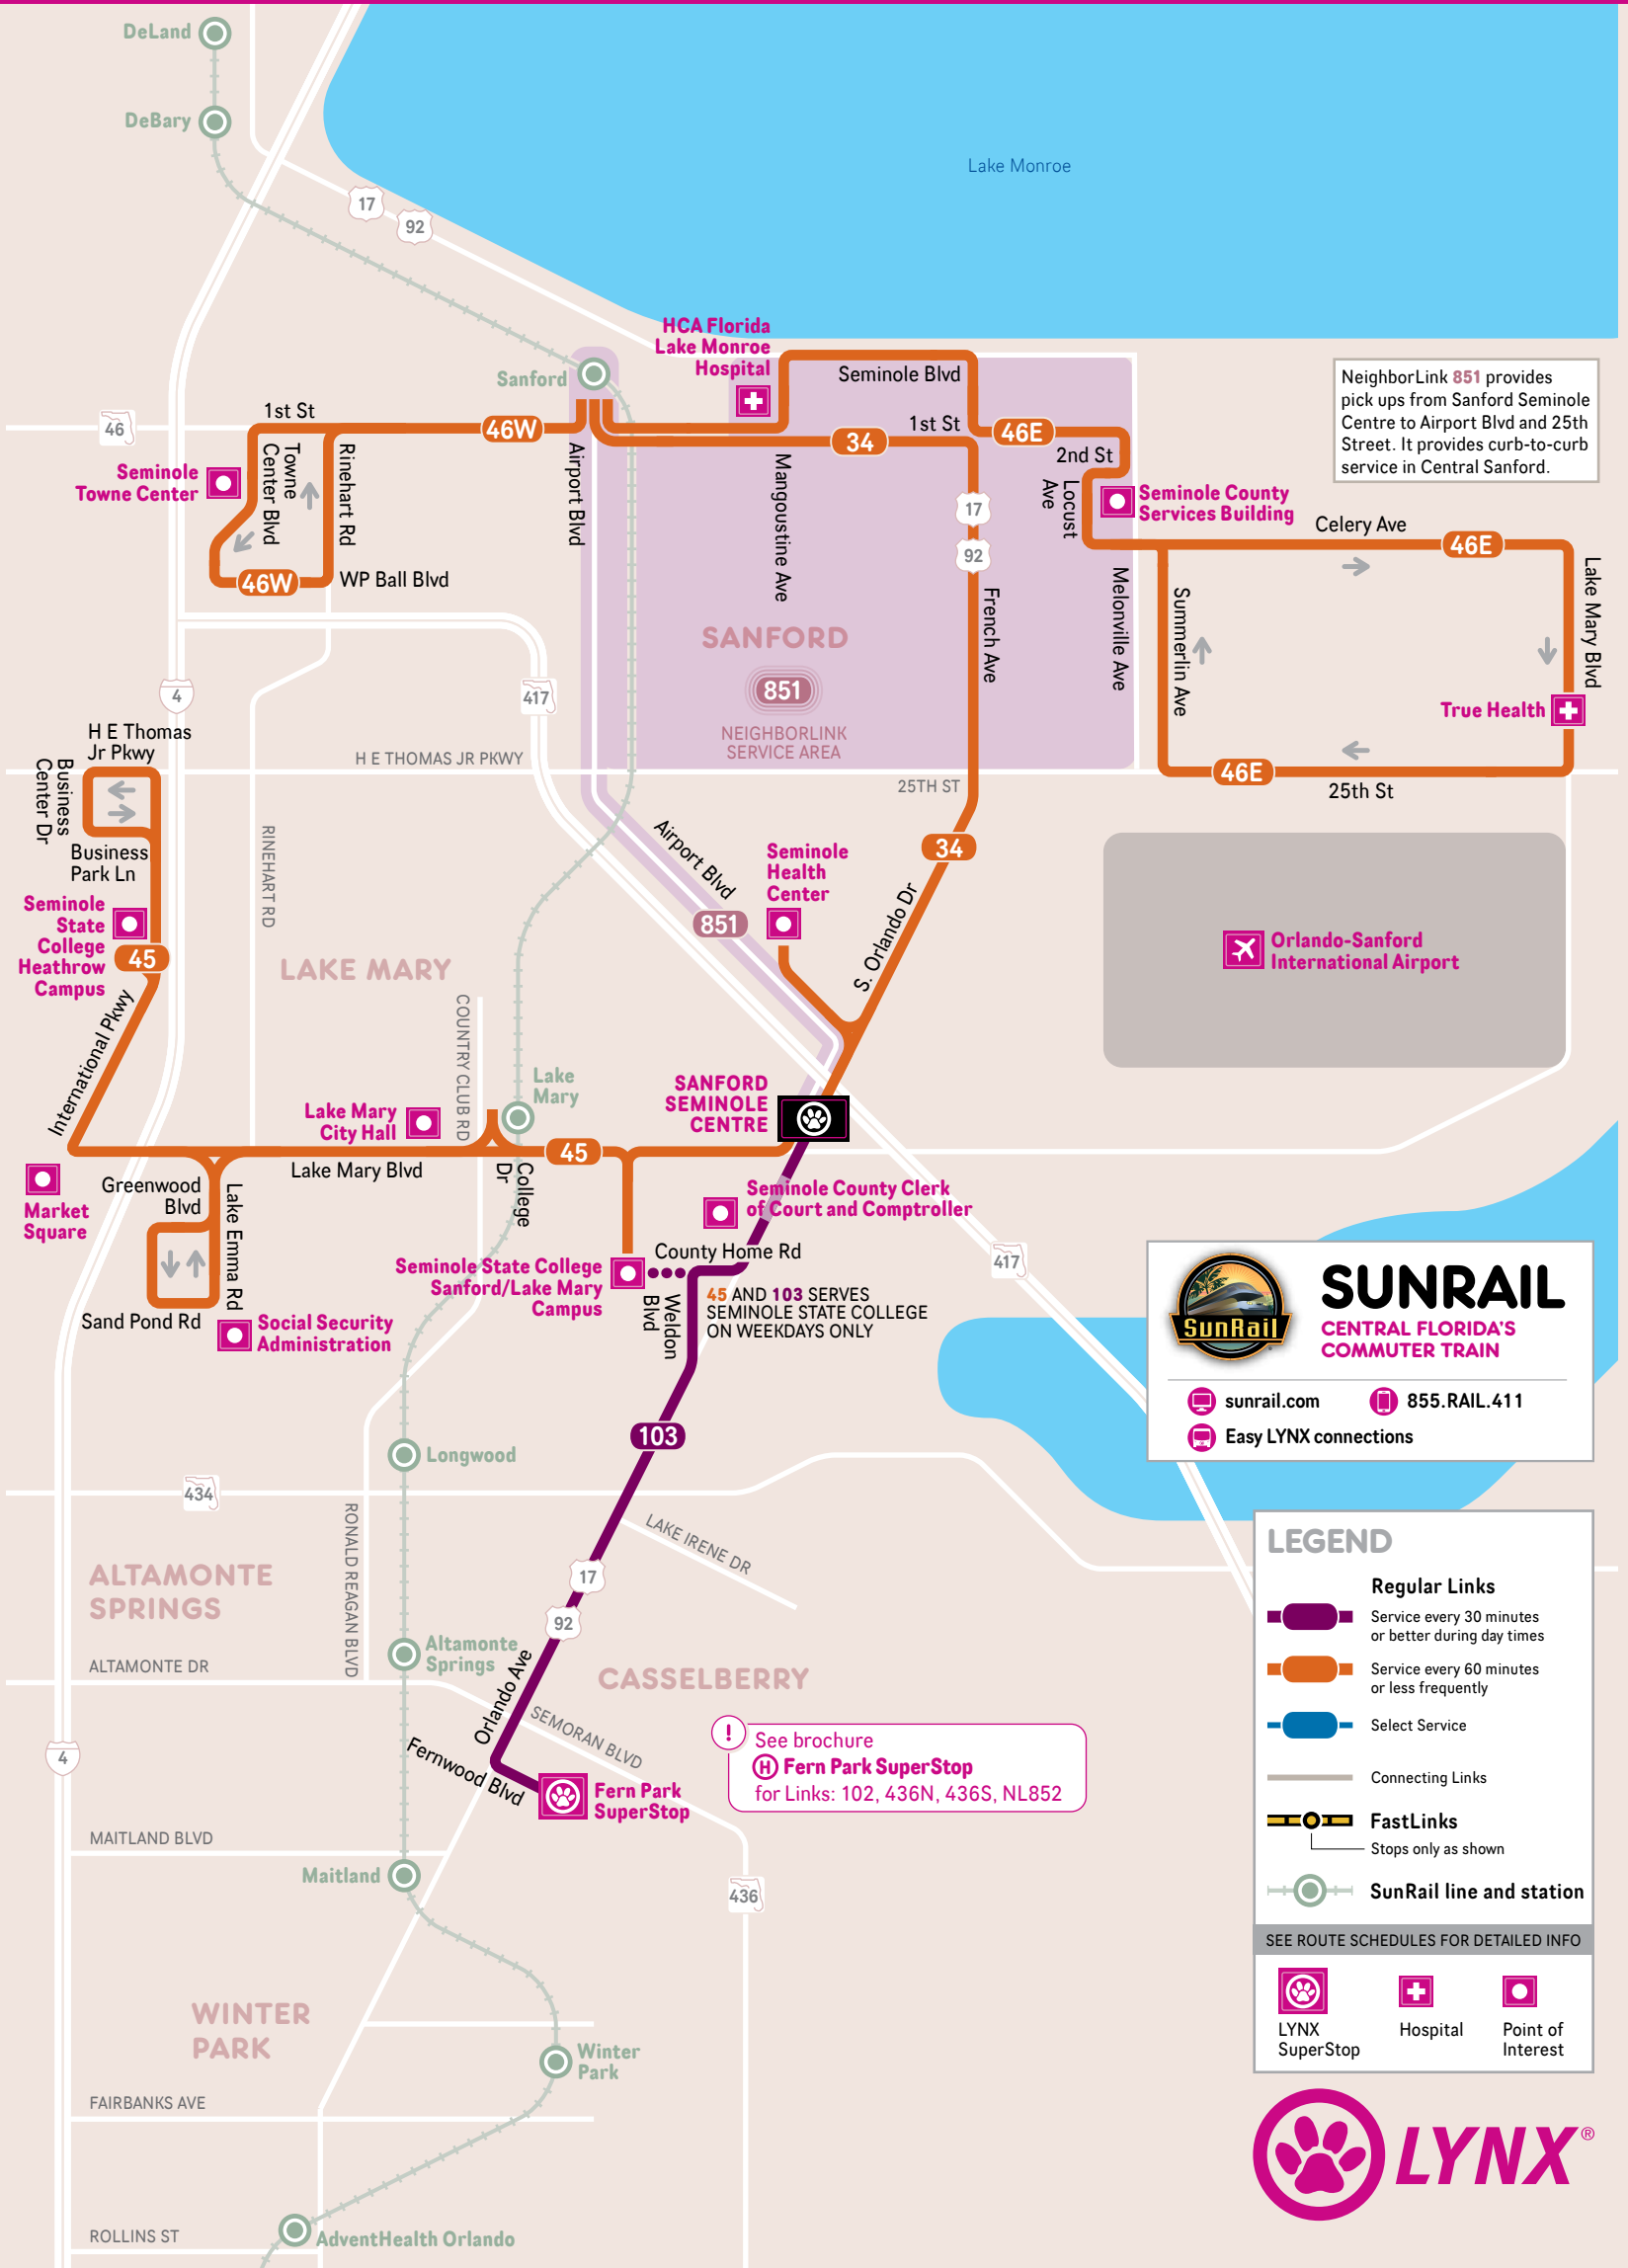

SANFORD SEMINOLE CENTRE

Schematic Map
Not to Scale

NeighborLink 851 provides pick ups from Sanford Seminole Centre to Airport Blvd and 25th Street. It provides curb-to-curb service in Central Sanford.

SUNRAIL
CENTRAL FLORIDA'S COMMUTER TRAIN

sunrail.com 855.RAIL.411
Easy LYNX connections

LEGEND

- **Regular Links**
  - Service every 30 minutes or better during day times
  - Service every 60 minutes or less frequently
- Select Service
- Connecting Links
- **FastLinks**
  - Stops only as shown
- SunRail line and station

SEE ROUTE SCHEDULES FOR DETAILED INFO

- LYNX SuperStop
- Hospital
- Point of Interest

See brochure for Links: 102, 436N, 436S, NL852