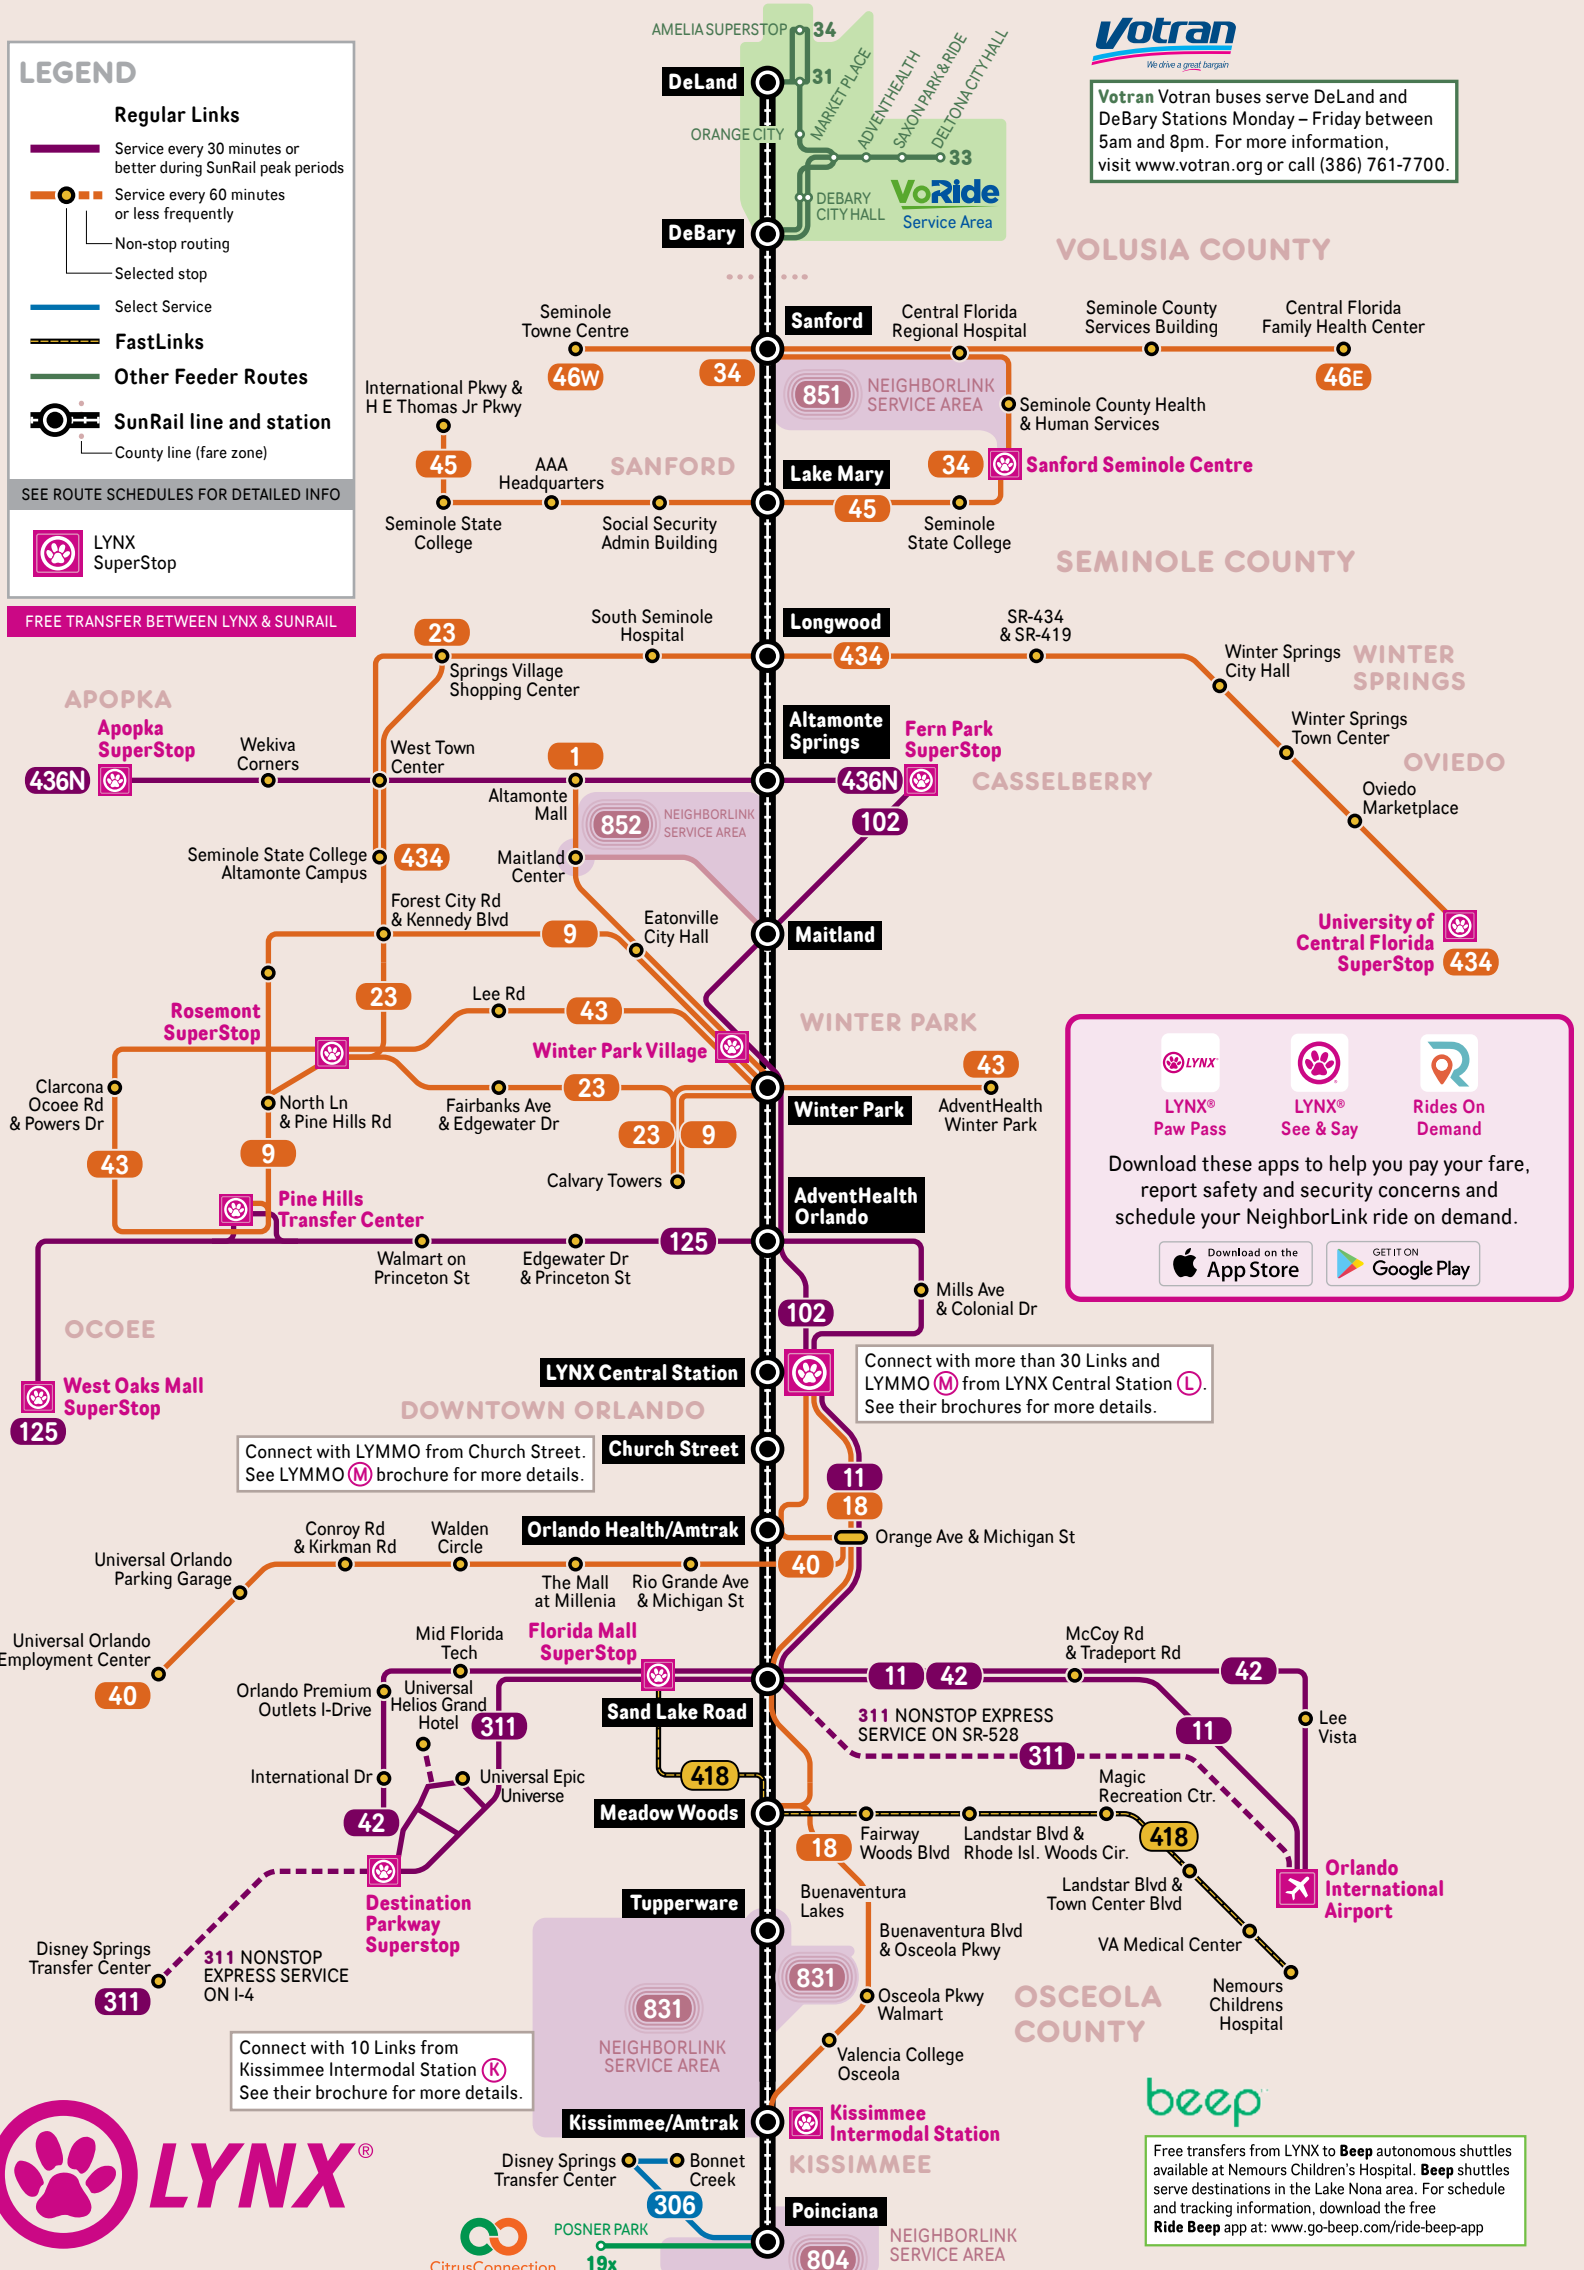

SUNRAIL CONNECTIONS

Schematic Map
Not to Scale