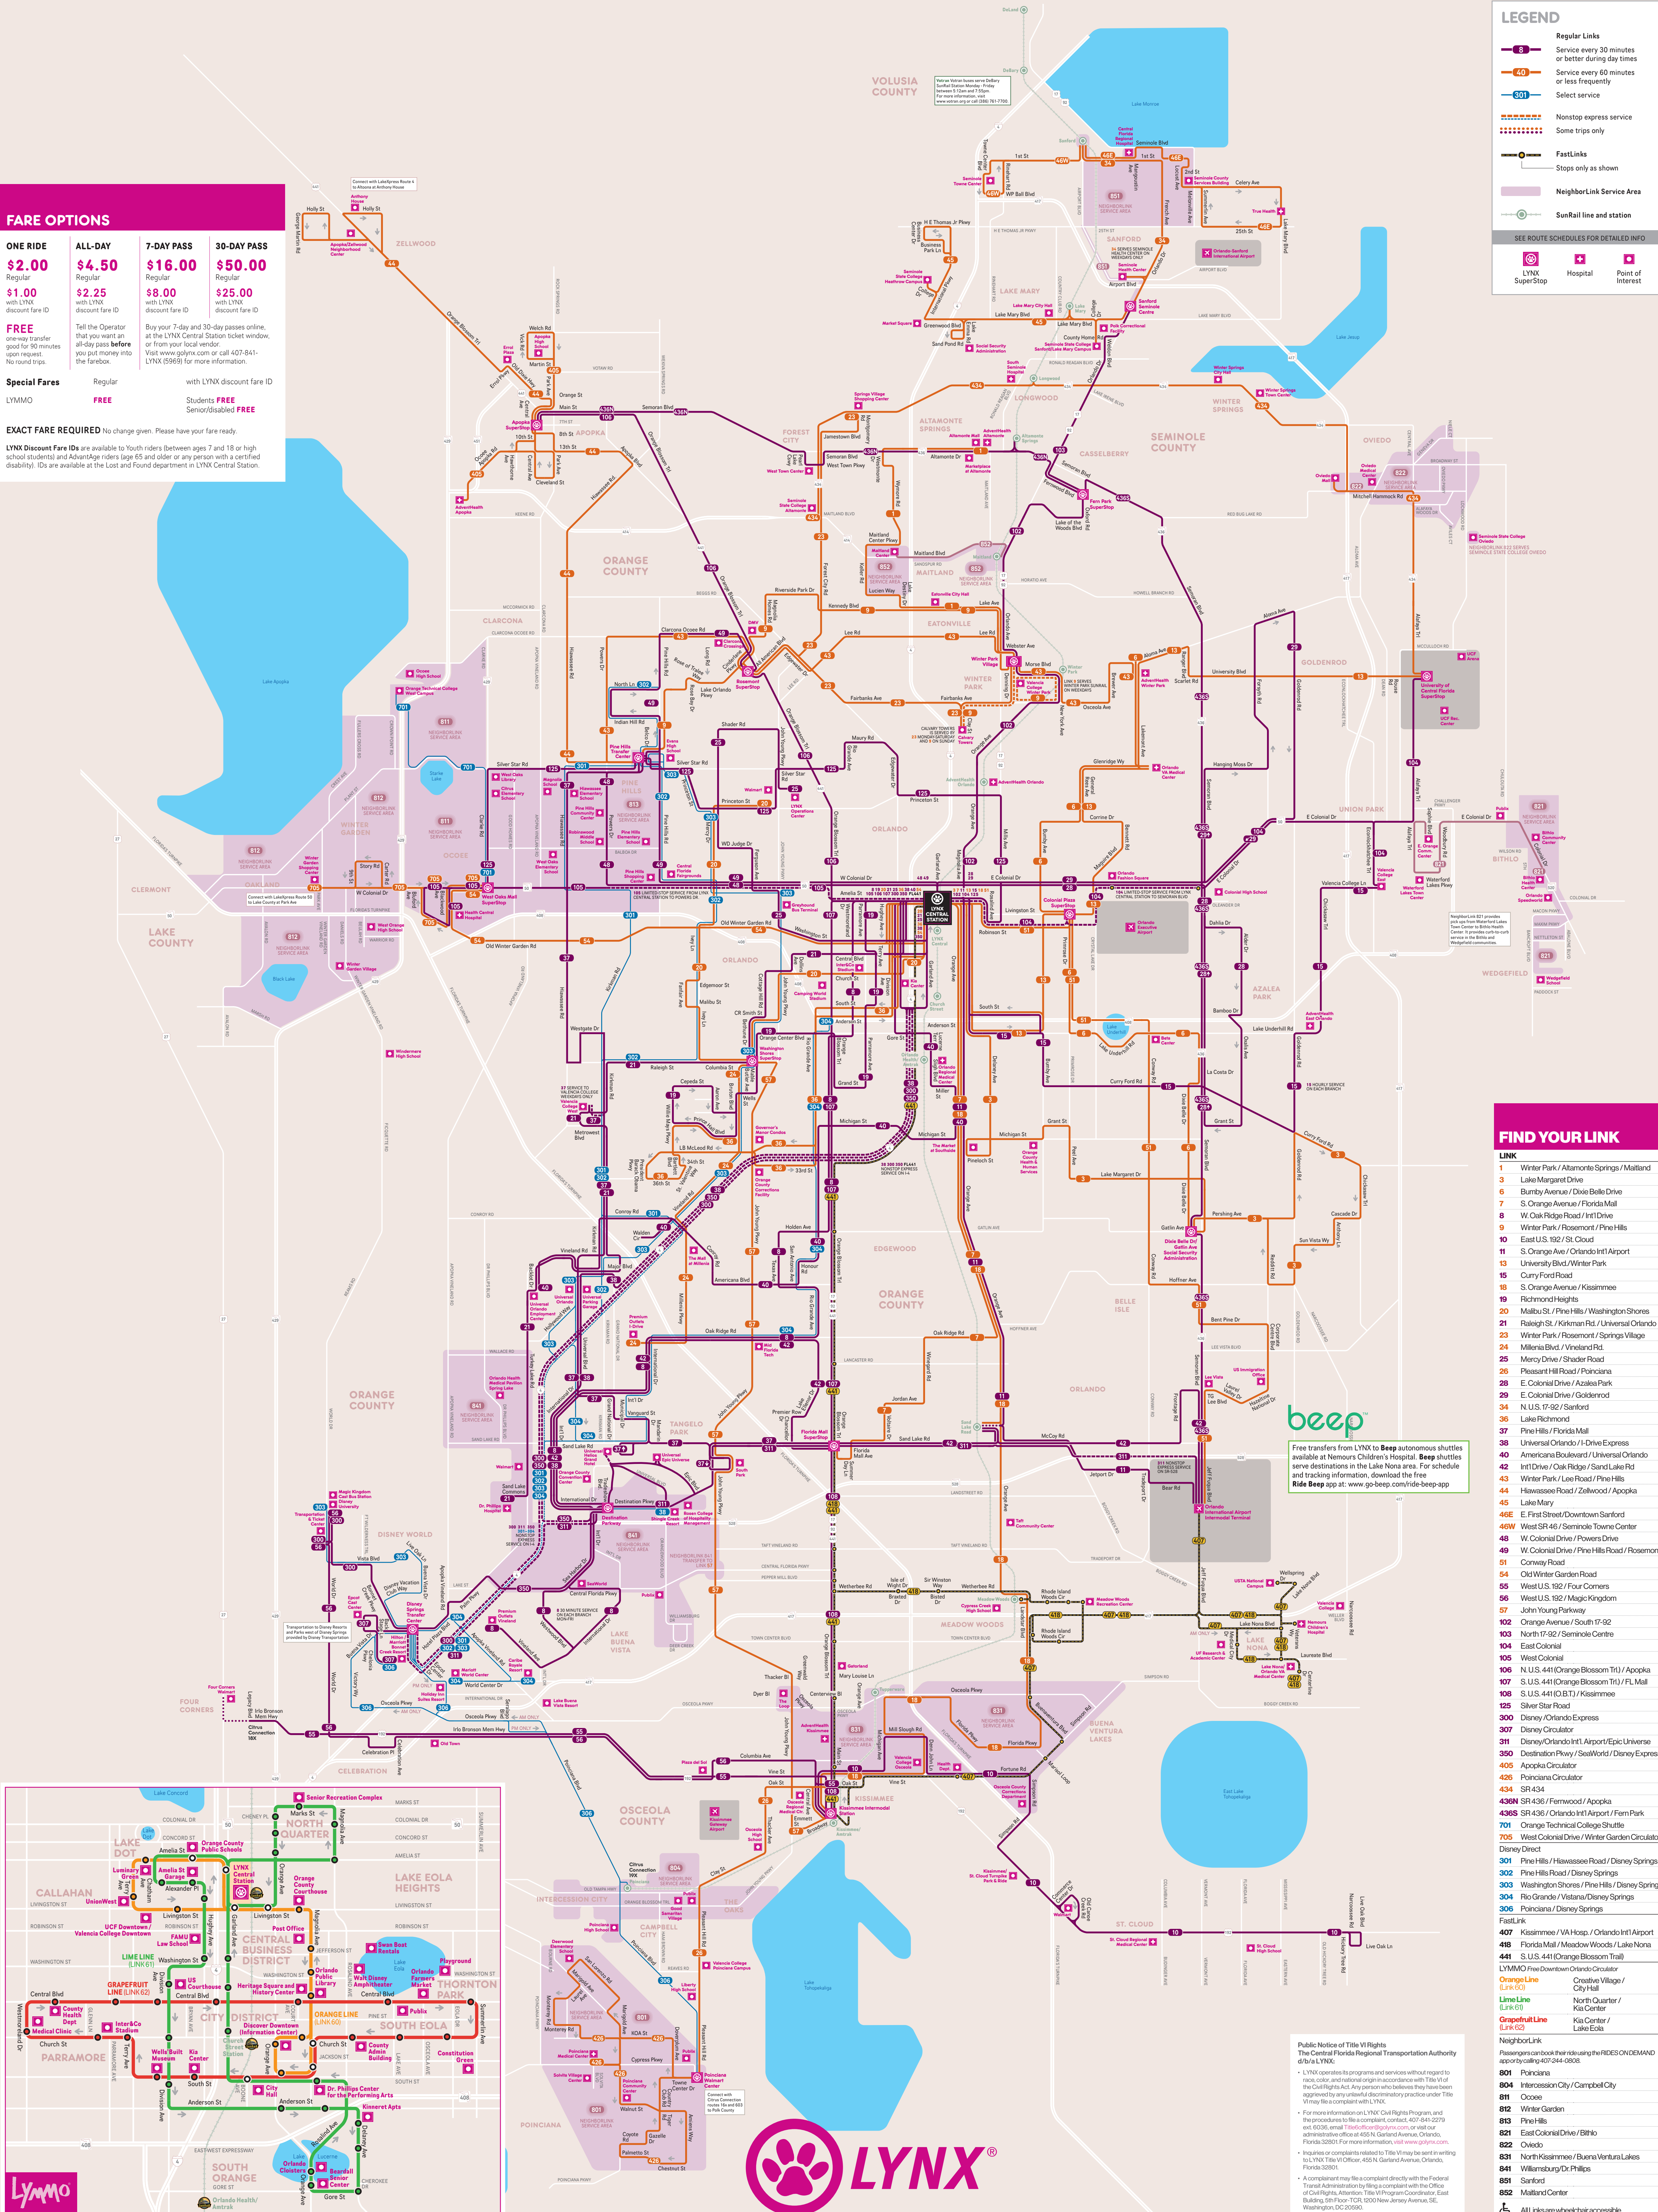

LYNX SYSTEM MAP

FARE OPTIONS

LEGEND

1. Regular Links
     Service every 30 minutes or better during day times or less frequently
   - Select service
     Service every 60 minutes or less frequently
   - Nonstop express service
   - Some trips only
   - FastLinks
     Stops only as shown
   - NeighborLink Service Area
   - SunRail line and station
2. SEE ROUTE SCHEDULES FOR DETAILED INFO
3. LYNX SuperStop
   - Hospital
   - Point of Interest

FIND YOUR LINK

Free transfers from LYNX to Beep autonomous shuttles available at Nemours Children's Hospital. Beep shuttles serve destinations in the Lake Nona area. For schedule and tracking information, download the free Ride Beep app at: www.golynx.com/ride-beep-app

www.golynx.com • 407-841-5969