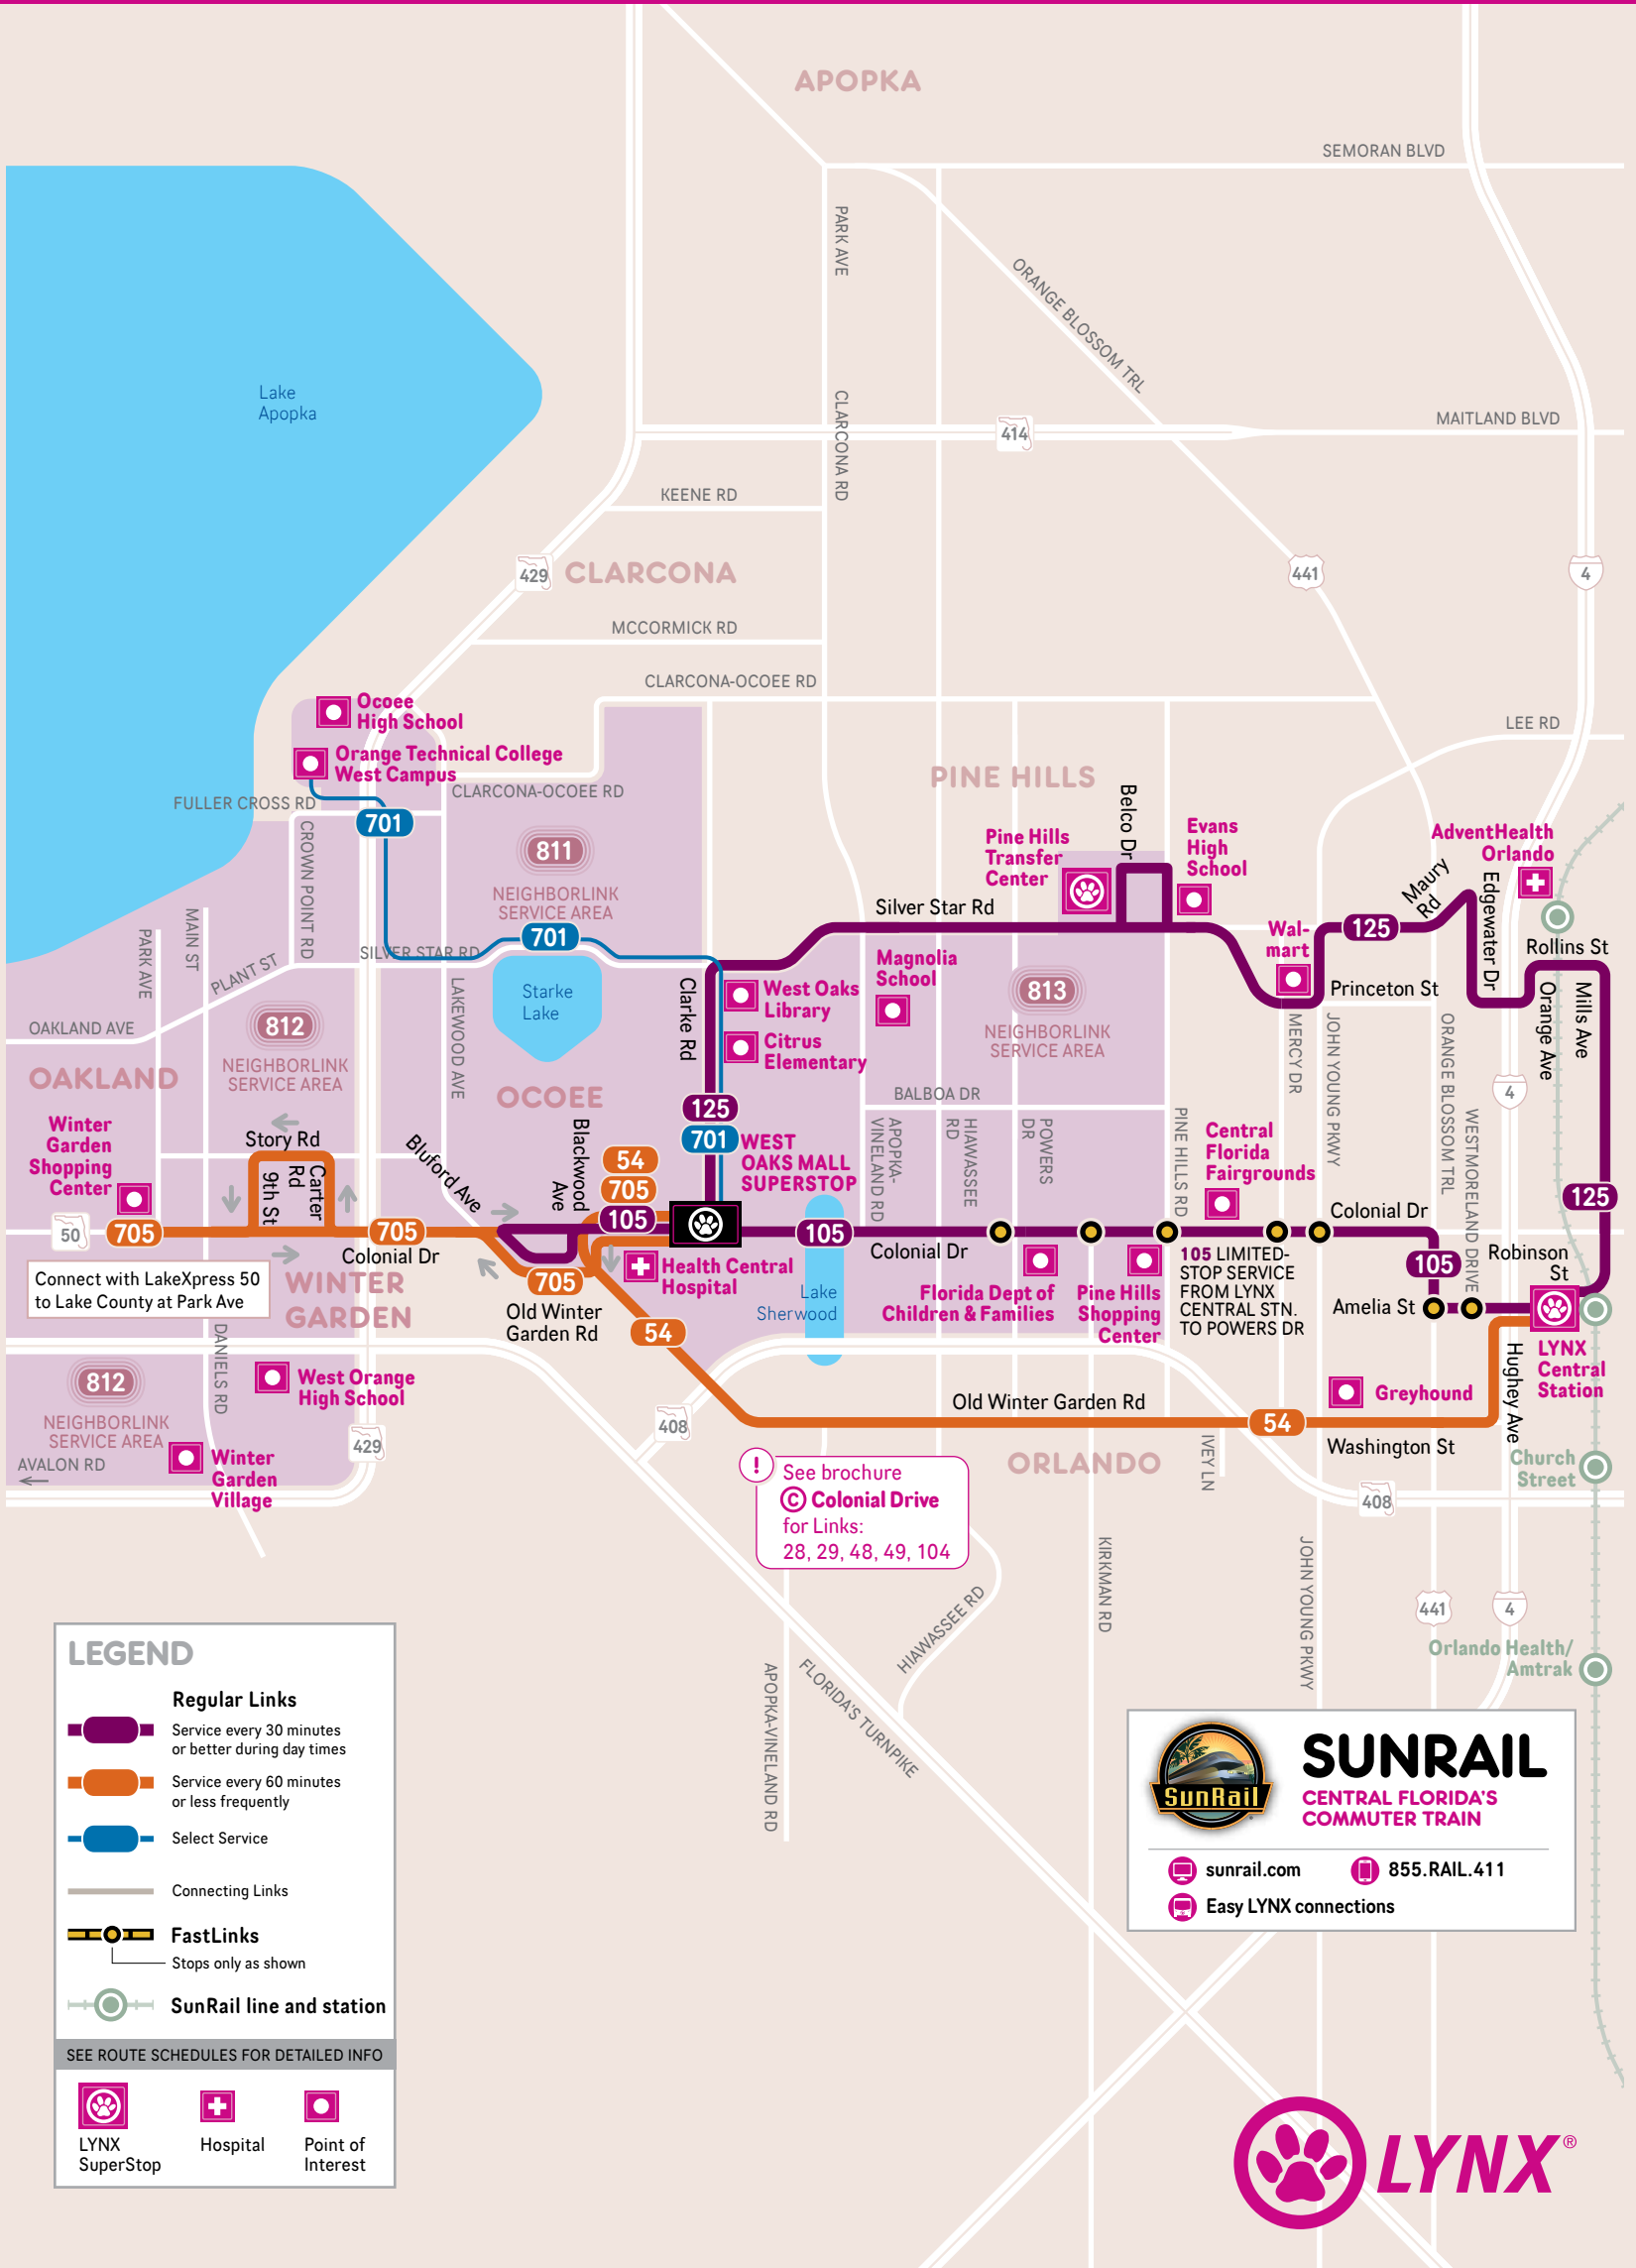

407-841-5969 phone

golynx.com web

THANK YOU FOR RIDING LYNX!

BROCHURE

D COLONIAL DR WEST/
WEST OAKS MALL

**Links 54, 105, 125, 701
705, NL 811,
NL 812, NL 813**

DIRECT SERVICE TO:

- | | |
|---|-----------------------------------|
| AdventHealth Orlando | Pine Hills Transfer Center |
| Downtown Orlando | Ocoee |
| Health Central Hospital | West Oaks Mall SuperStop |
| Orange Technical College West Campus | Winter Garden |

Effective:
APRIL 2025

Other accessible formats available upon request

COLONIAL DR WEST/WEST OAKS MALL

Schematic Map
Not to Scale

LEGEND

- Regular Links**
 - Service every 30 minutes or better during day times
 - Service every 60 minutes or less frequently
- Select Service**
- Connecting Links**
- FastLinks**
 - Stops only as shown
- SunRail line and station**

54 INBOUND to LYNX Central Station

approximate time away > 17 (16) mins Sat, 25 (23) mins Sat, 44 (40) mins Sat

MINS AFTER THE HOUR	MON-FRI	SAT	SUN/HOL
FIRST TRIP	5:20 am	5:25 am	NO SERVICE
DAY	6 am-7 pm :20	:25	
LAST TRIP	7:20 pm	6:25 pm	

125 OUTBOUND to West Oaks Mall

approximate time away > 9 mins, 18 (17) mins Sat, 35 (30) mins Sat, 44 (36) mins Sat, 54 (44) mins Sat, 65 (54) mins Sat

MINS AFTER THE HOUR	MON-FRI	SAT	SUN/HOL
FIRST TRIP	4:30 am	5:00 am	4:55 am
DAY	5-6 am :00, :30	:00, :30	:50
	6-7 am		
	7 am-3 pm :00, :20, :40		
	3-6 pm		
EVE	6-7 pm :00, :20, :45	:00, :45	
	7-8 pm		
NIGHT	8-9 pm :15, :45	:45	:45
	9-10 pm	:45	:50
	10-11 pm :45	:50	--
	11 pm-12 am		--
LAST TRIP	12:45 am	12:50 am	9:50 pm